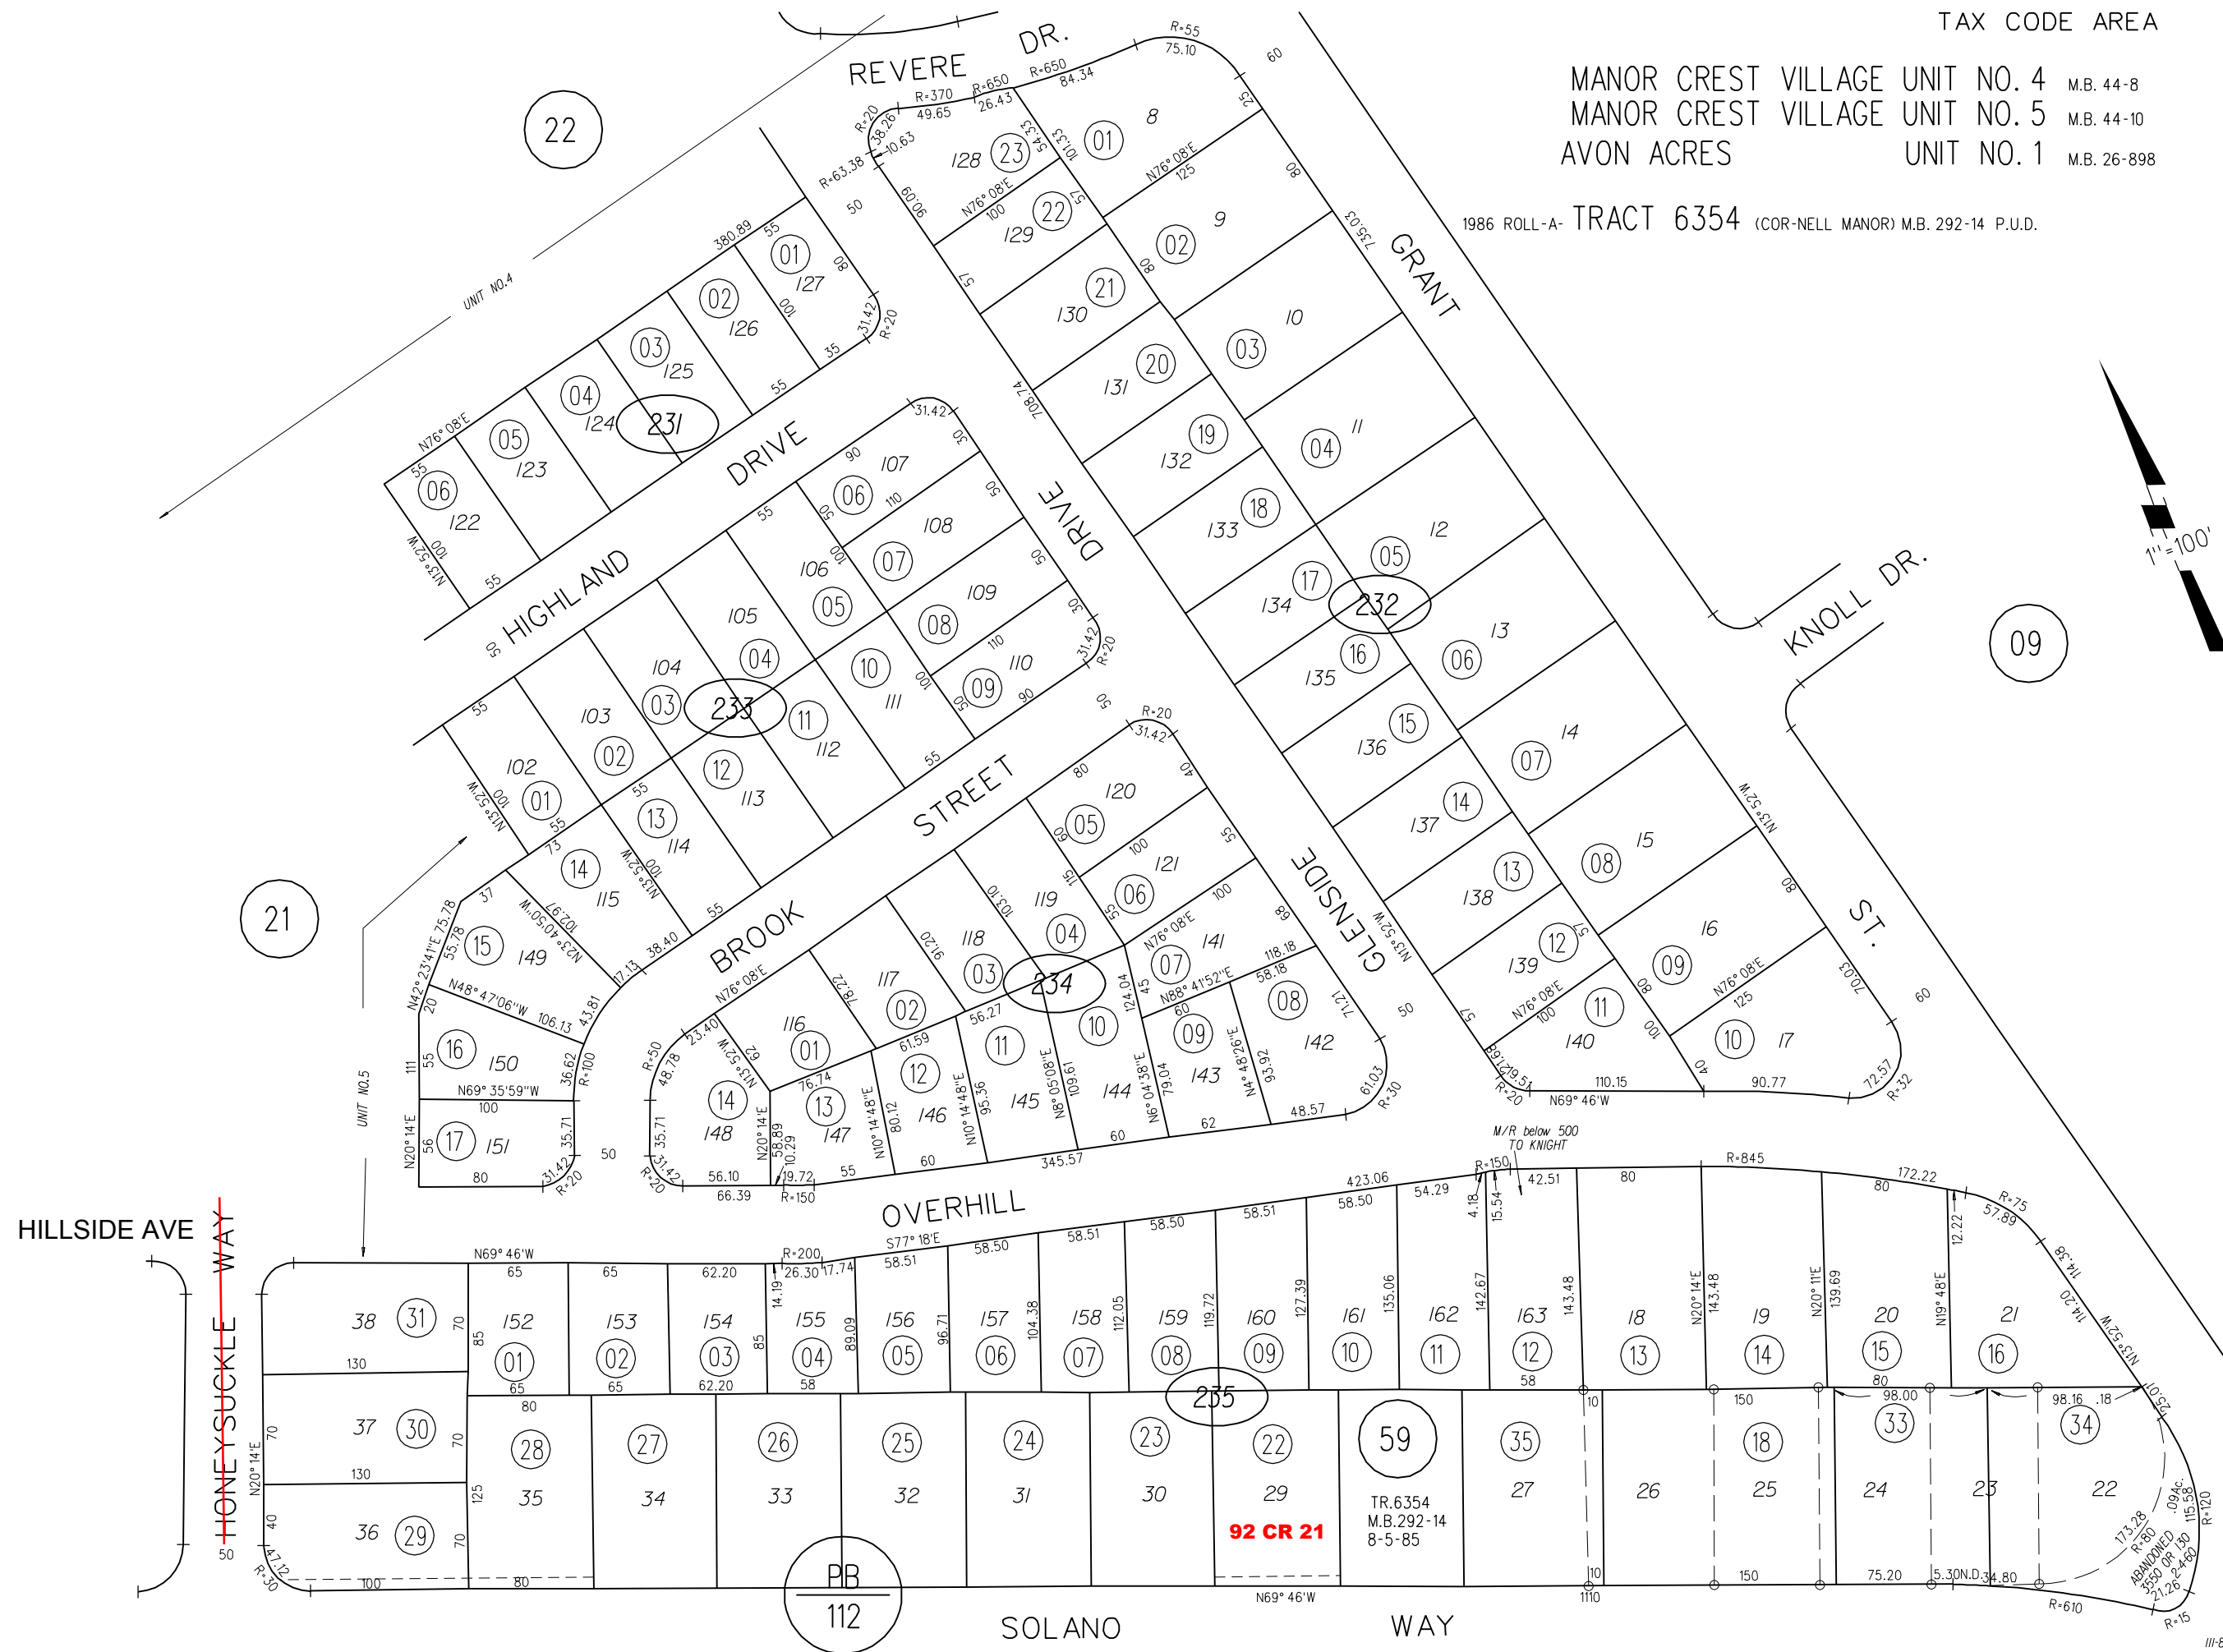

MANOR CREST VILLAGE UNIT NO. 4 M.B. 44-8
MANOR CREST VILLAGE UNIT NO. 5 M.B. 44-10
AVON ACRES UNIT NO. 1 M.B. 26-898

1986 ROLL-A- TRACT 6354 (COR-NELL MANOR) M.B. 292-14 P.U.D.

- 231
- 232
- 233
- 234
- 235