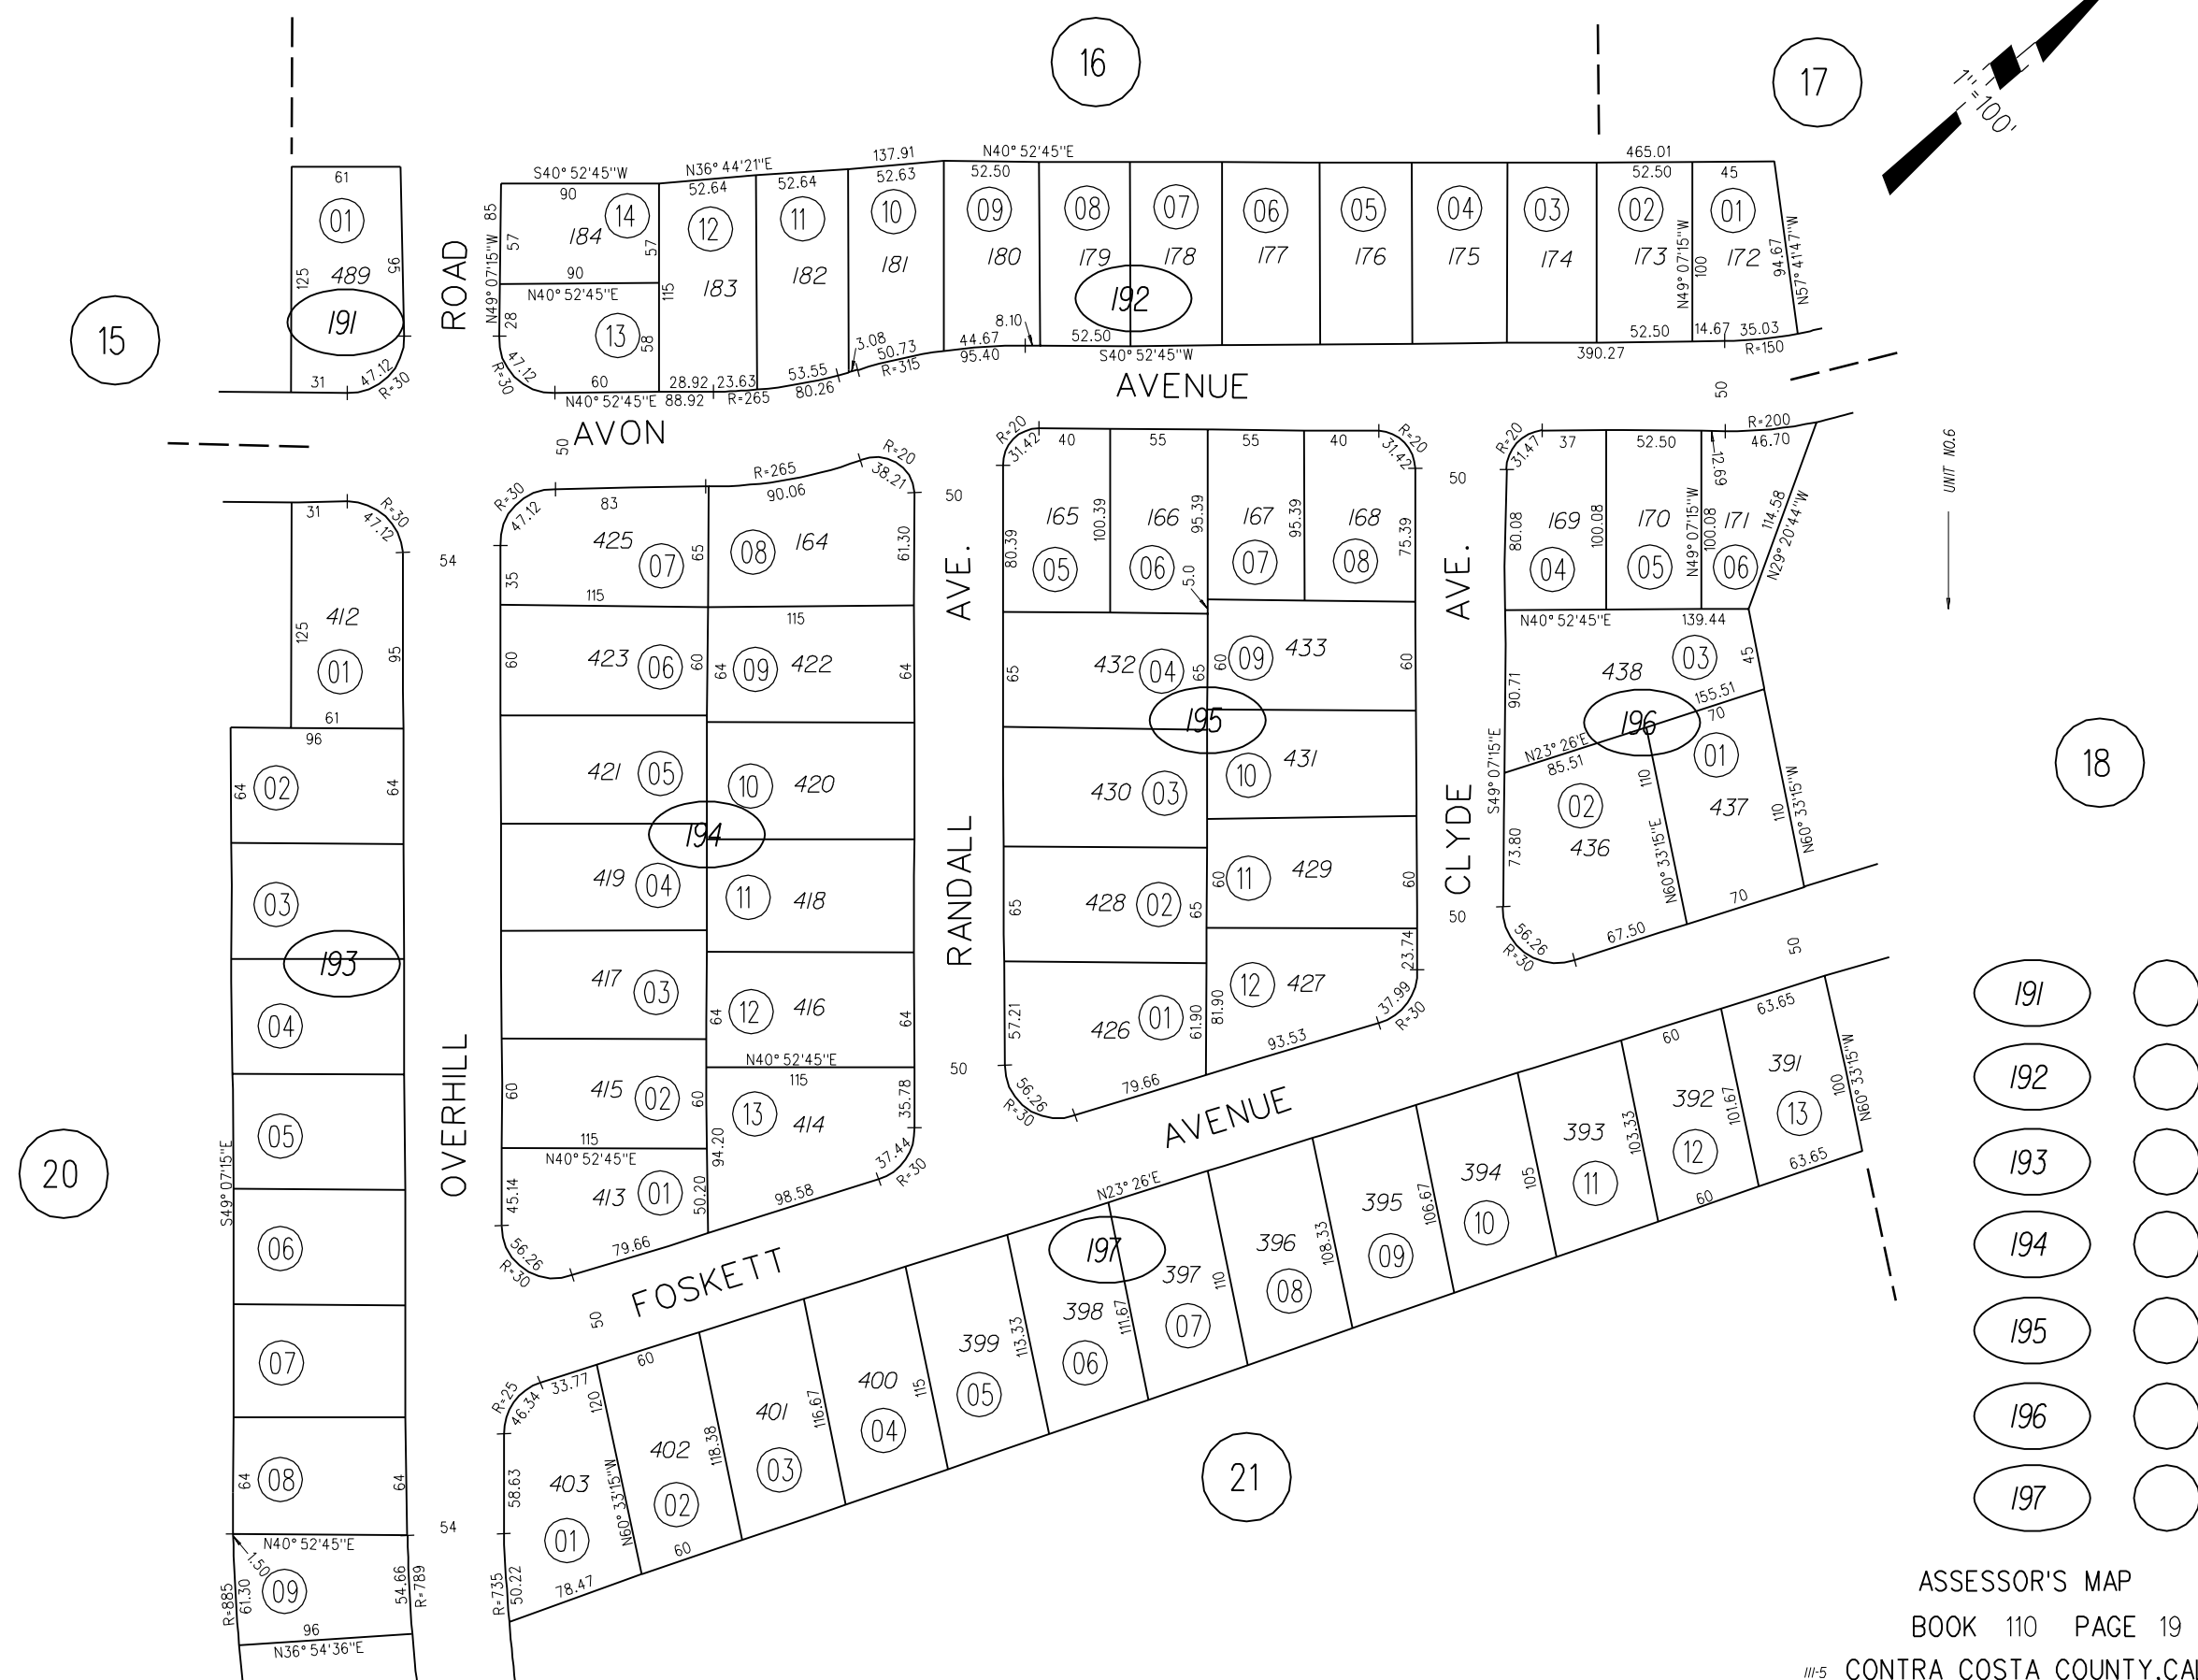

MANOR CREST VILLAGE UNIT NO.6 M.B. 45-5-6
 AVON ACRES UNIT NO.3A M.B. 33-8
 RO. MONTE DEL DIABLO

NOTE: THIS MAP WAS PREPARED FOR ASSESSMENT PURPOSES ONLY. NO LIABILITY IS ASSUMED FOR THE ACCURACY OF THE INFORMATION DELINEATED HEREON. ASSESSOR'S PARCELS MAY NOT COMPLY WITH LOCAL LOT SPLIT OR BUILDING SITE ORDINANCES.