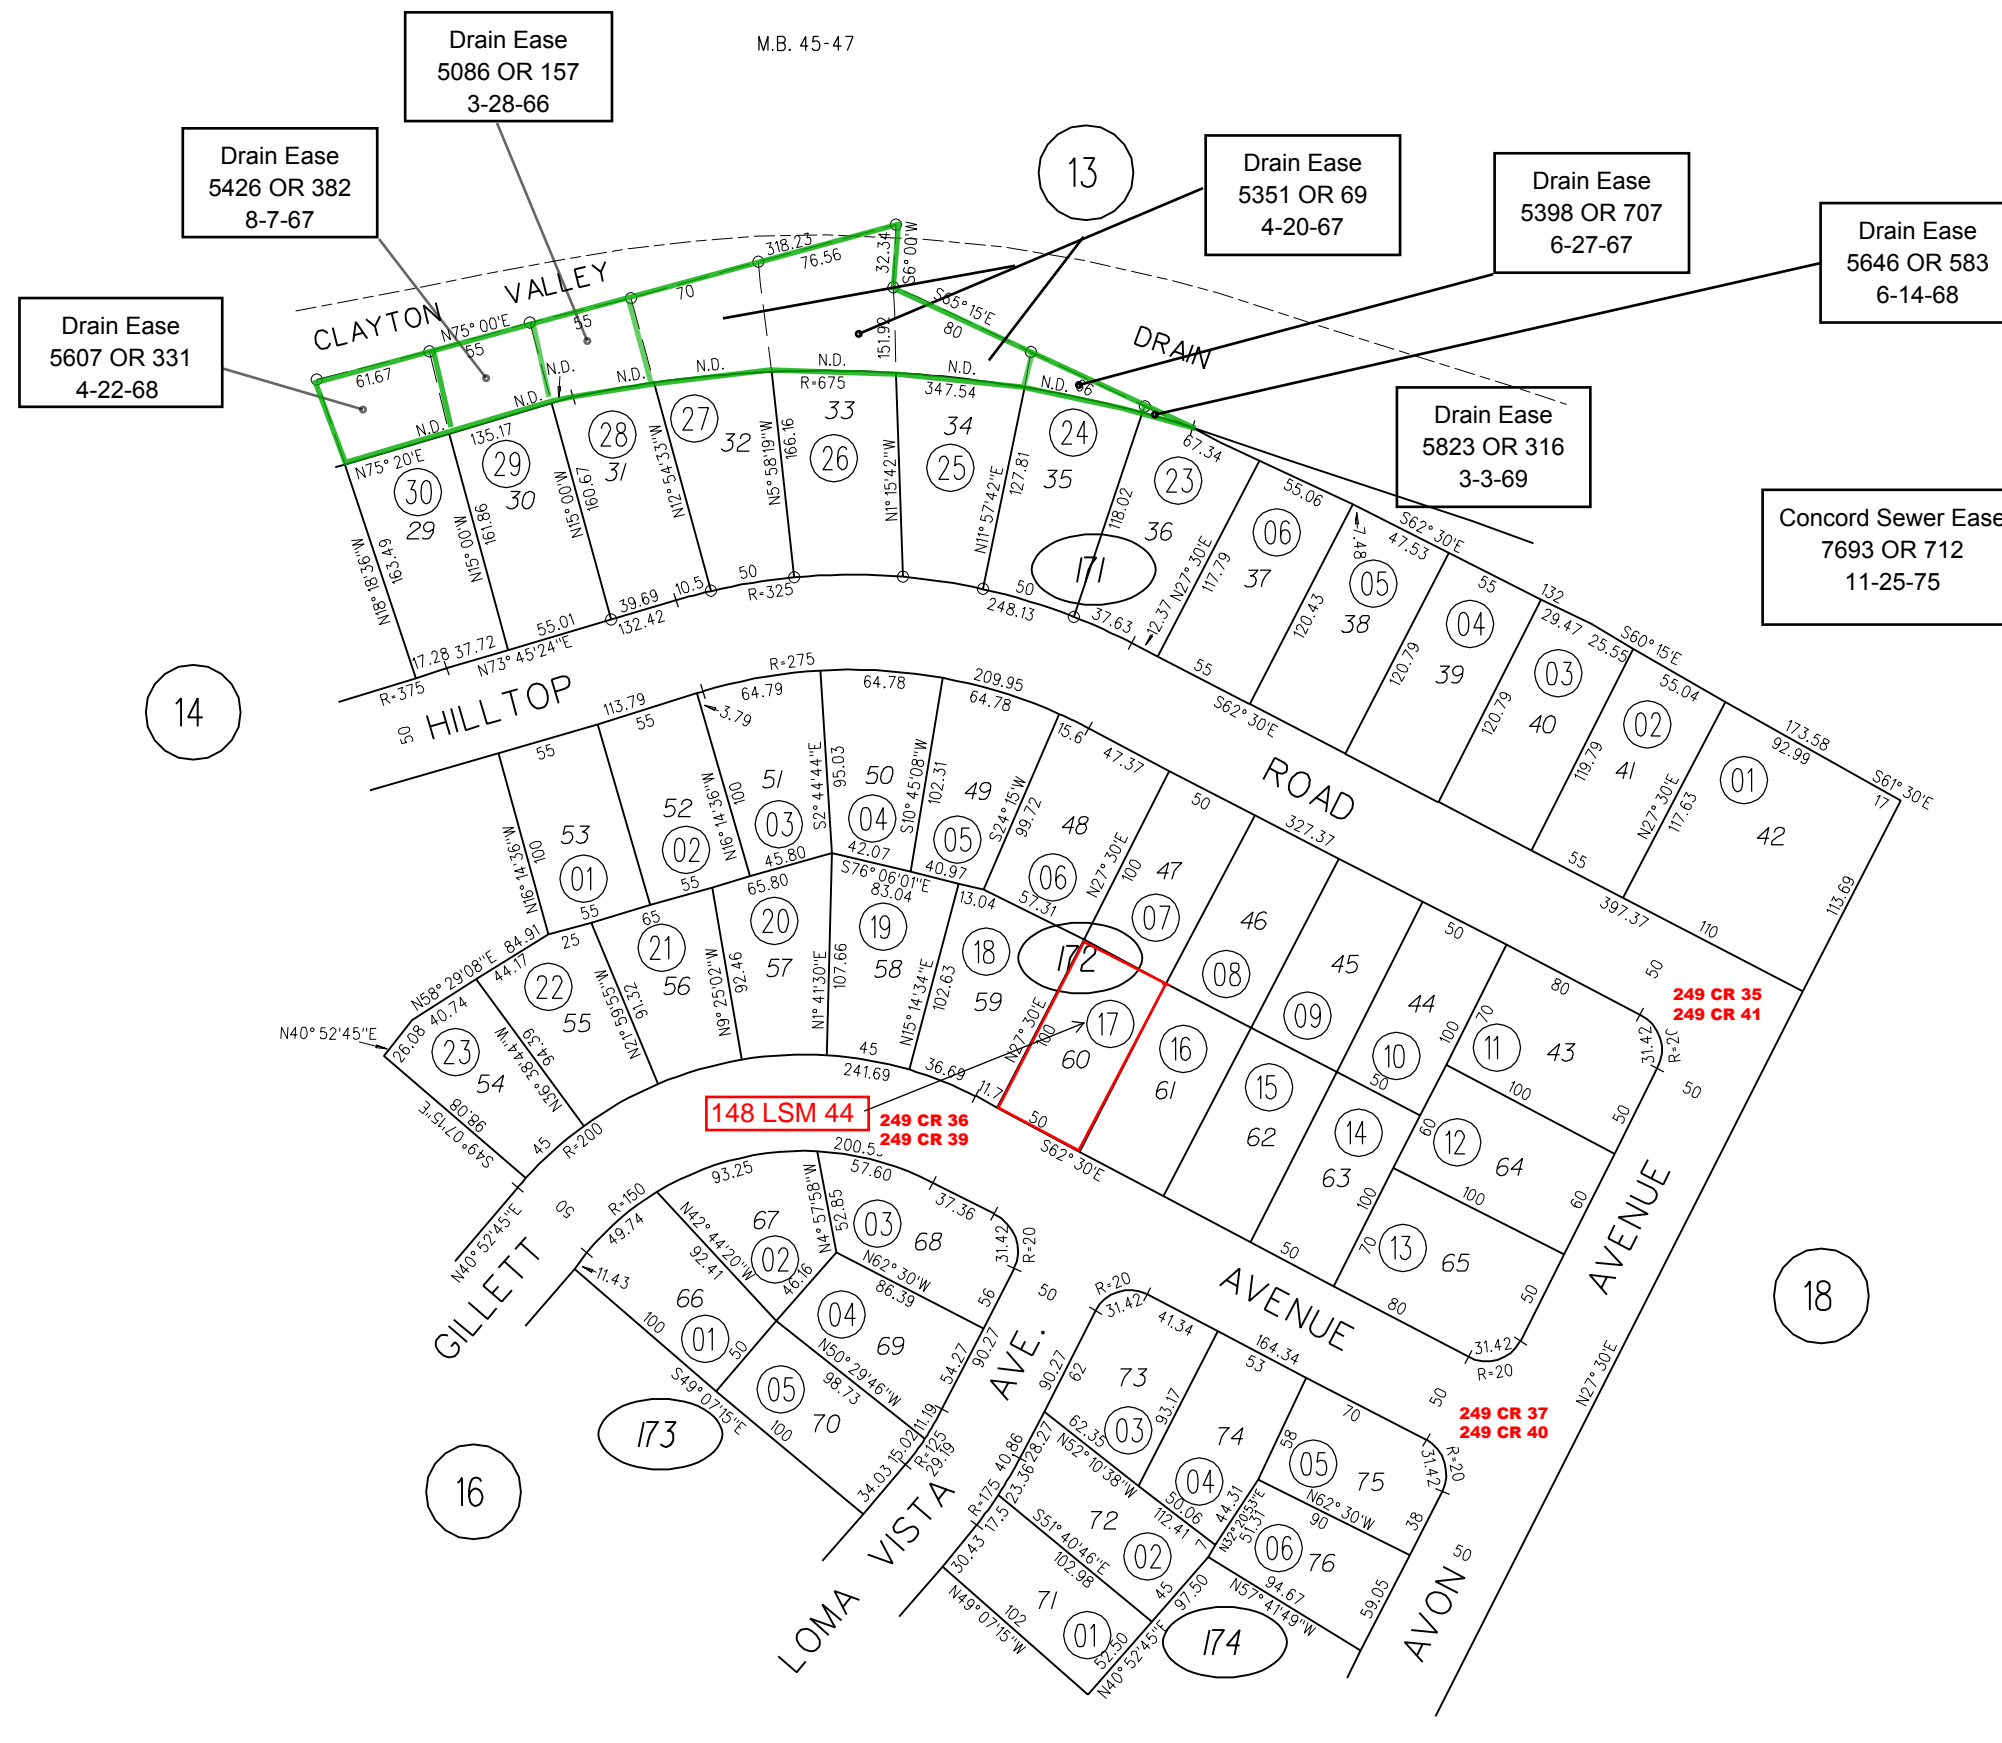

HILLCREST TERRACE UNIT NO.2

TAX CODE AREA

- 171
- 172
- 173
- 174