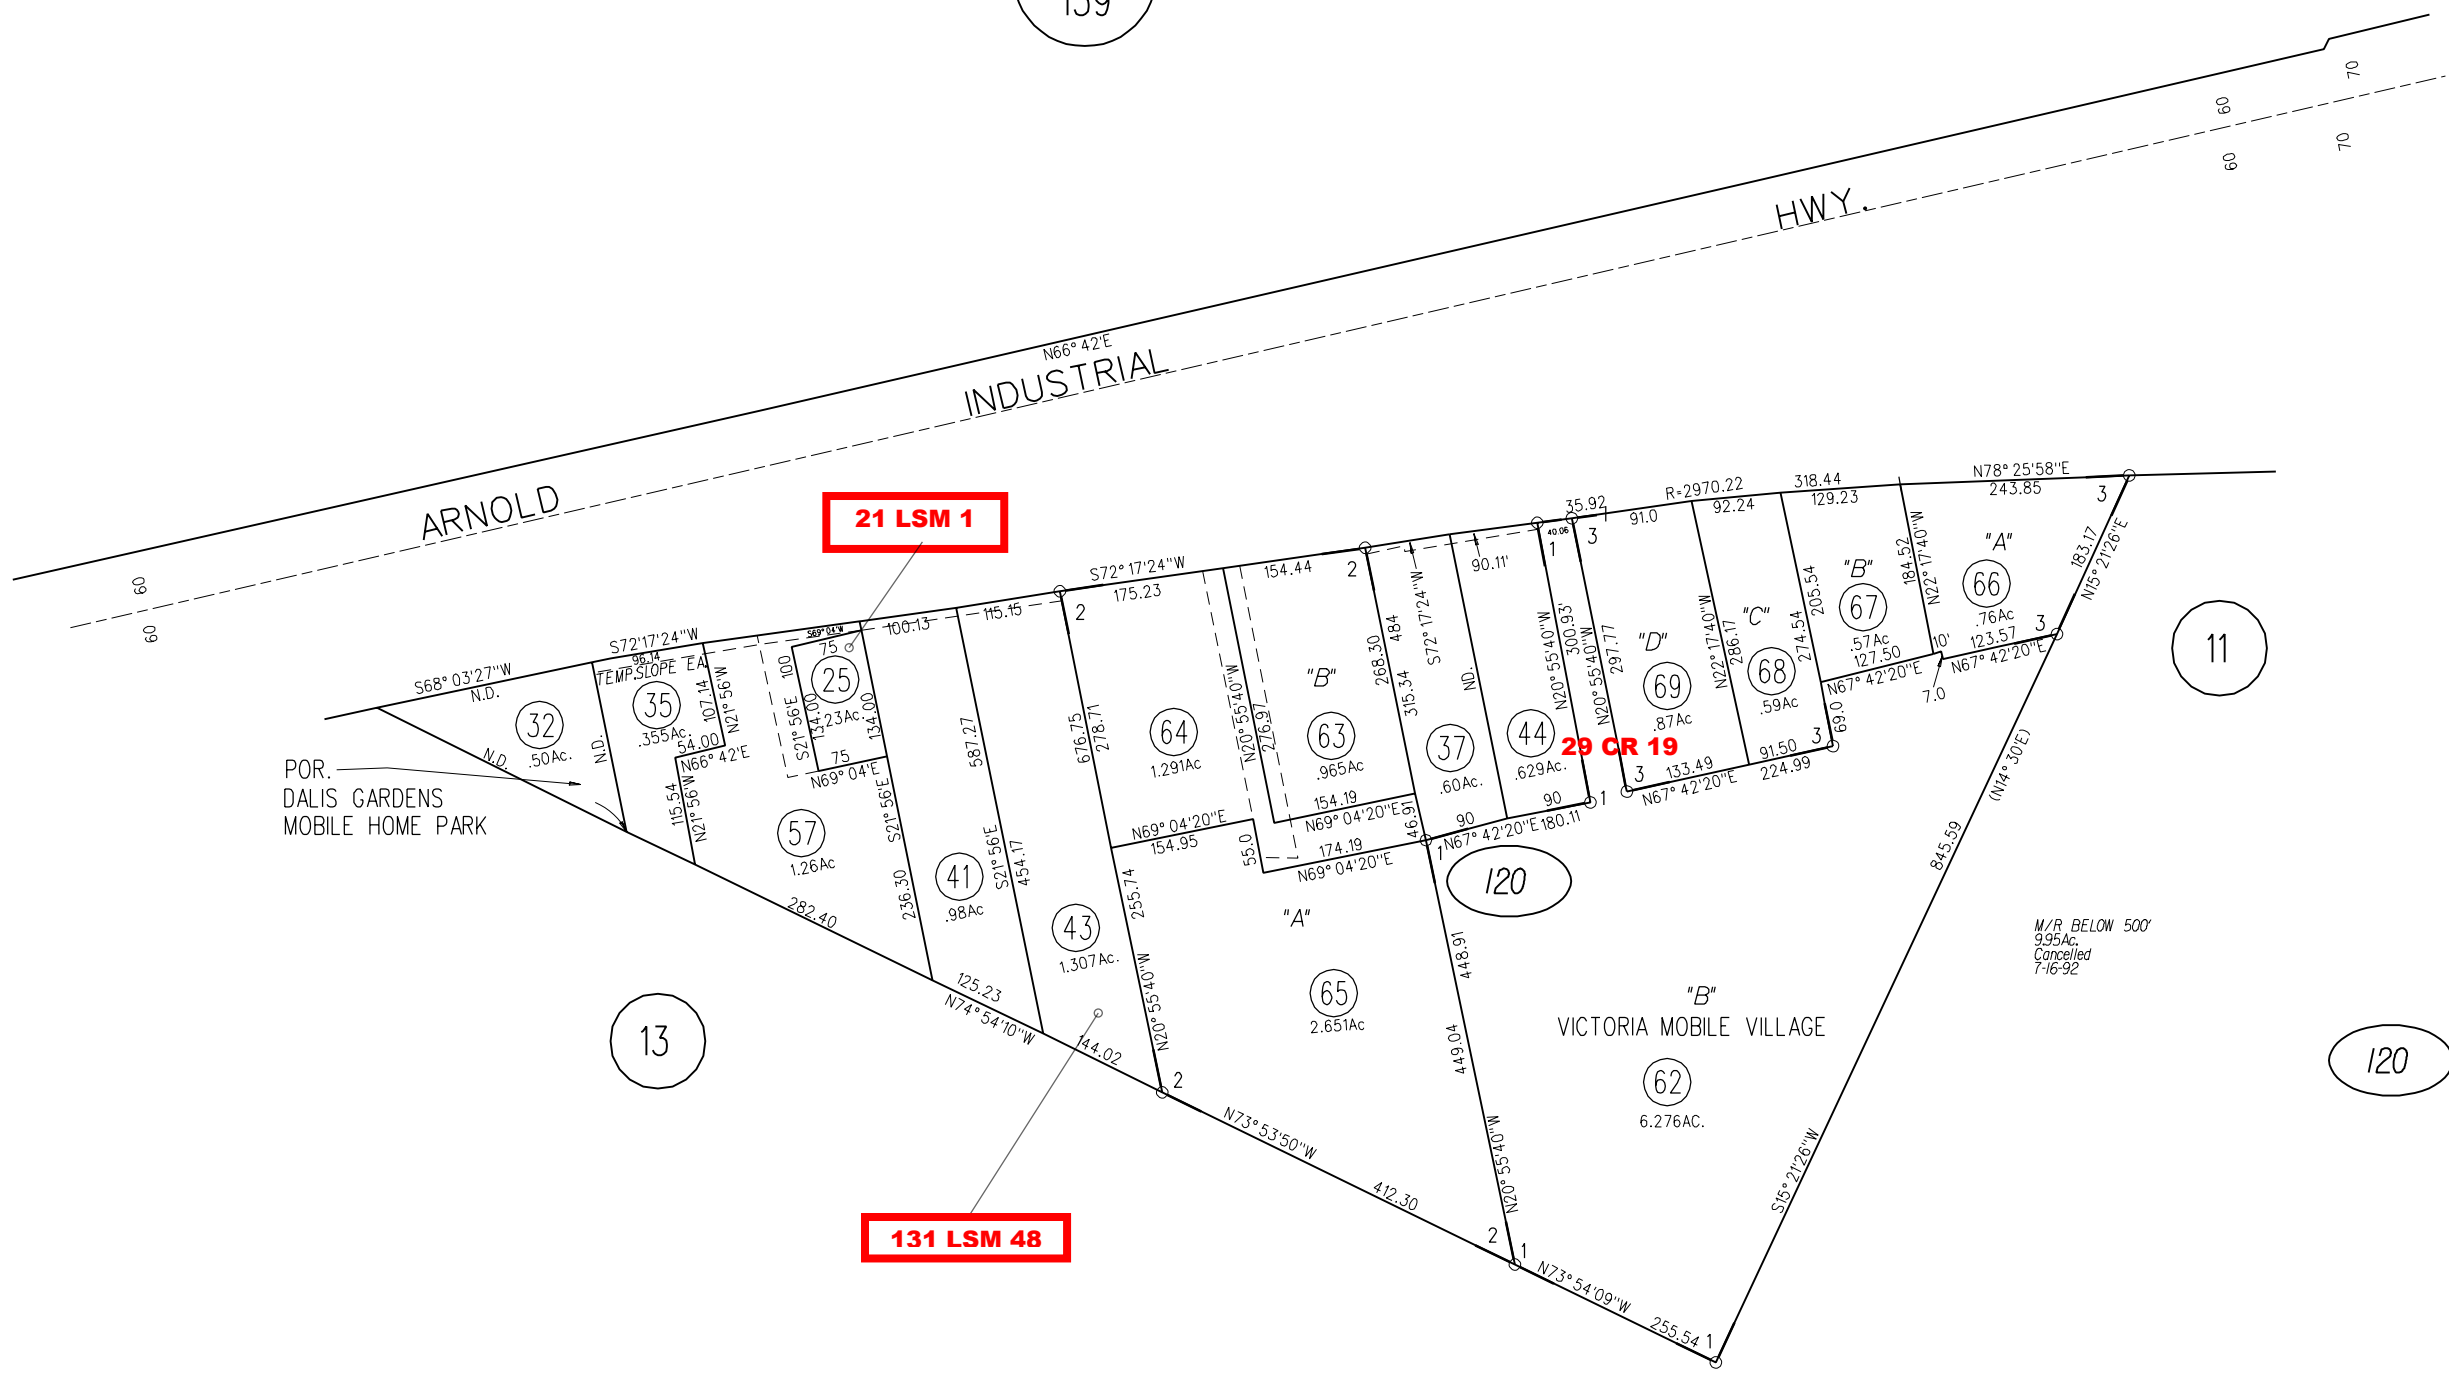

RO. MONTE DEL DIABLO

- 1- 92 PM 43 2-17-81
- 2- 96 P.M. 30 7-22-81
- 3- 96 P.M. 49 7-30-81

TAX CODE AREA

PB
159

21 LSM 1

131 LSM 48

ASSESSOR'S MAP

BOOK 110 PAGE 12

7-11 CONTRA COSTA COUNTY, CALIF.