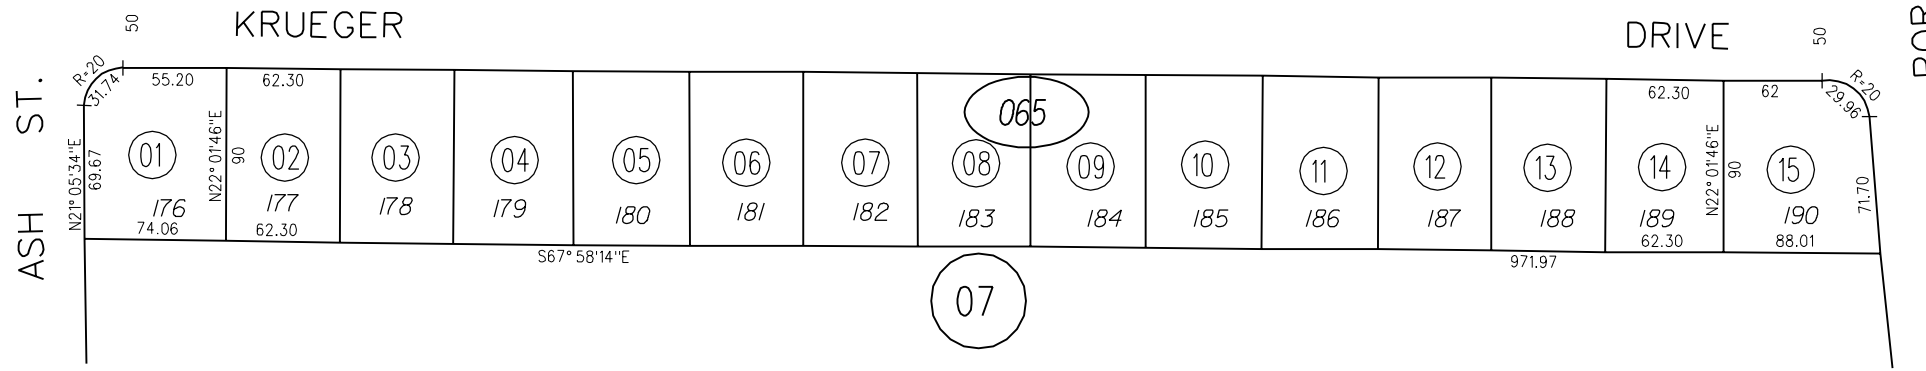

GLENBROOK HEIGHTS-UNIT NO.1

M.B. 52-9

TAX CODE AREA

03

05

145 LSM 50 (BART)

PB 111

- 061
- 062
- 063
- 064
- 065