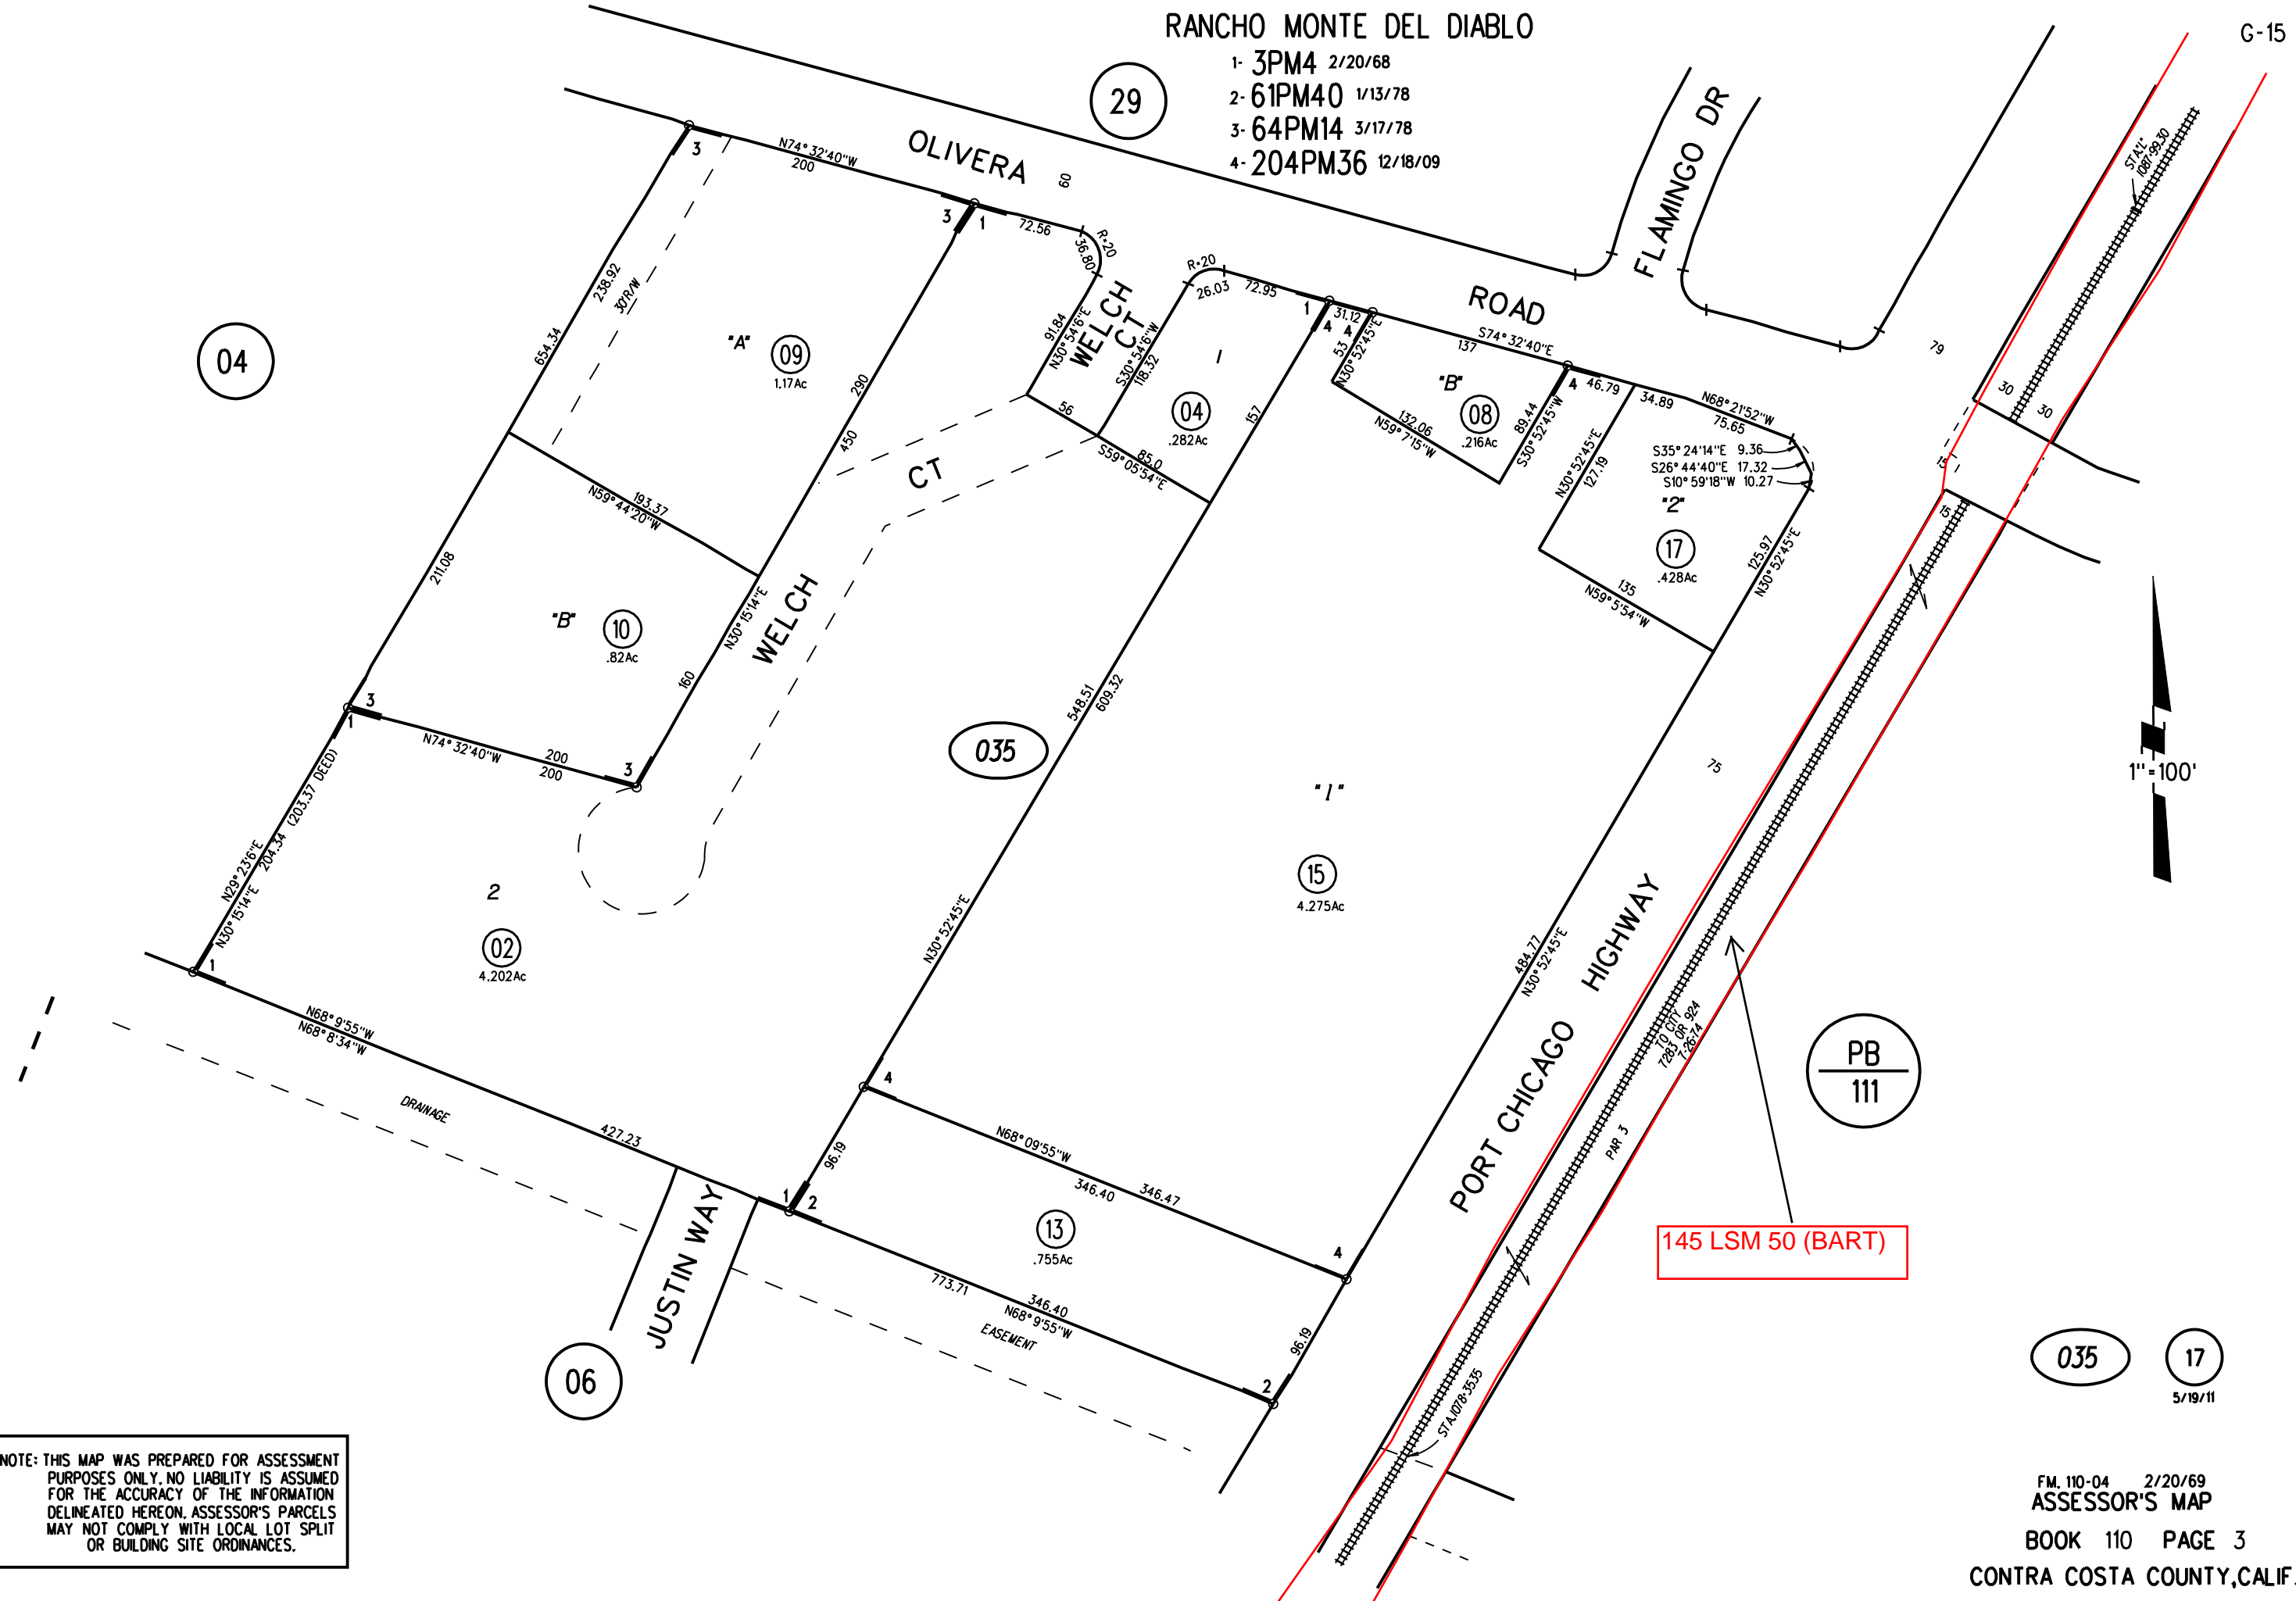

RANCHO MONTE DEL DIABLO

- 1- 3PM4 2/20/68
- 2- 61PM40 1/13/78
- 3- 64PM14 3/17/78
- 4- 204PM36 12/18/09

NOTE: THIS MAP WAS PREPARED FOR ASSESSMENT PURPOSES ONLY. NO LIABILITY IS ASSUMED FOR THE ACCURACY OF THE INFORMATION DELINEATED HEREON. ASSESSOR'S PARCELS MAY NOT COMPLY WITH LOCAL LOT SPLIT OR BUILDING SITE ORDINANCES.