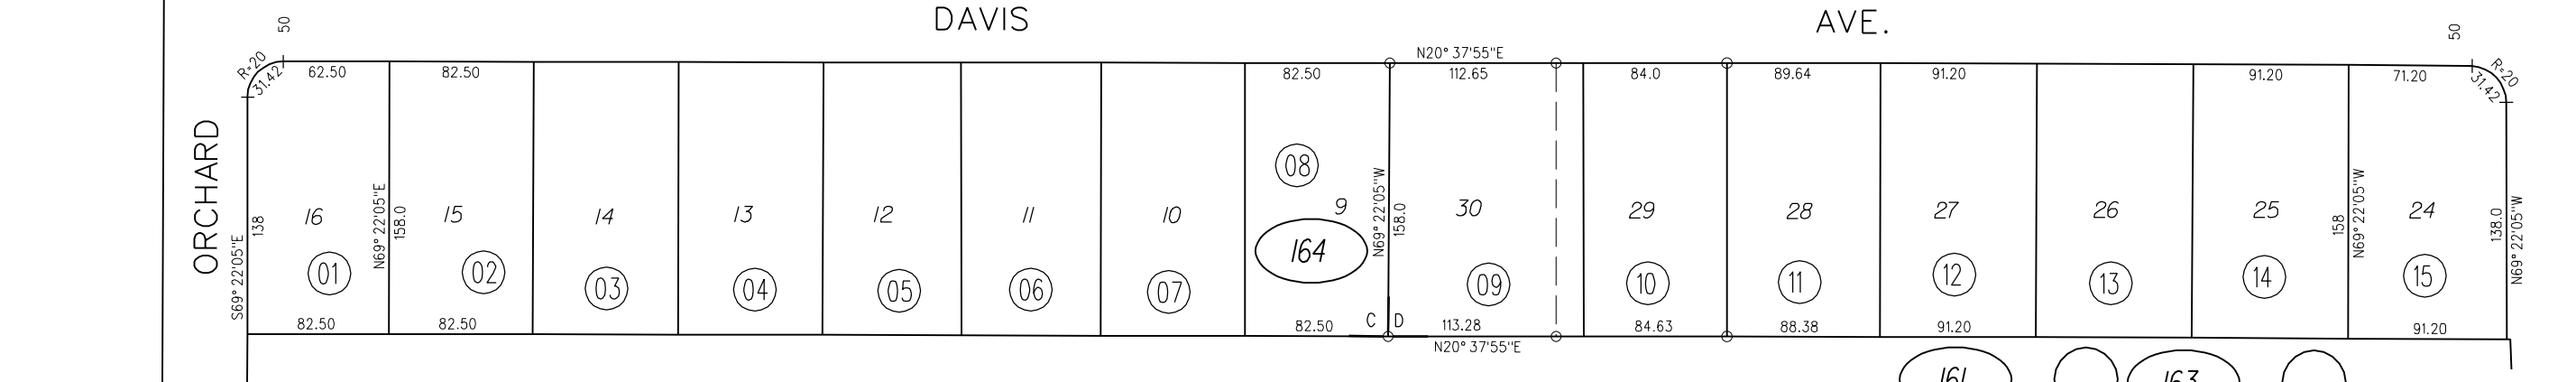

A - DIABLO ESTATES NO. 2 M.B. 42-17
 B - DIABLO ESTATES M.B. 36-16
 C - BYWOOD PARK NO. 1 M.B. 40-41
 D - BYWOOD PARK NO. 2 M.B. 50-4

TAX CODE AREA

15

08

06

P.B.
130

17

fm.113-41-42