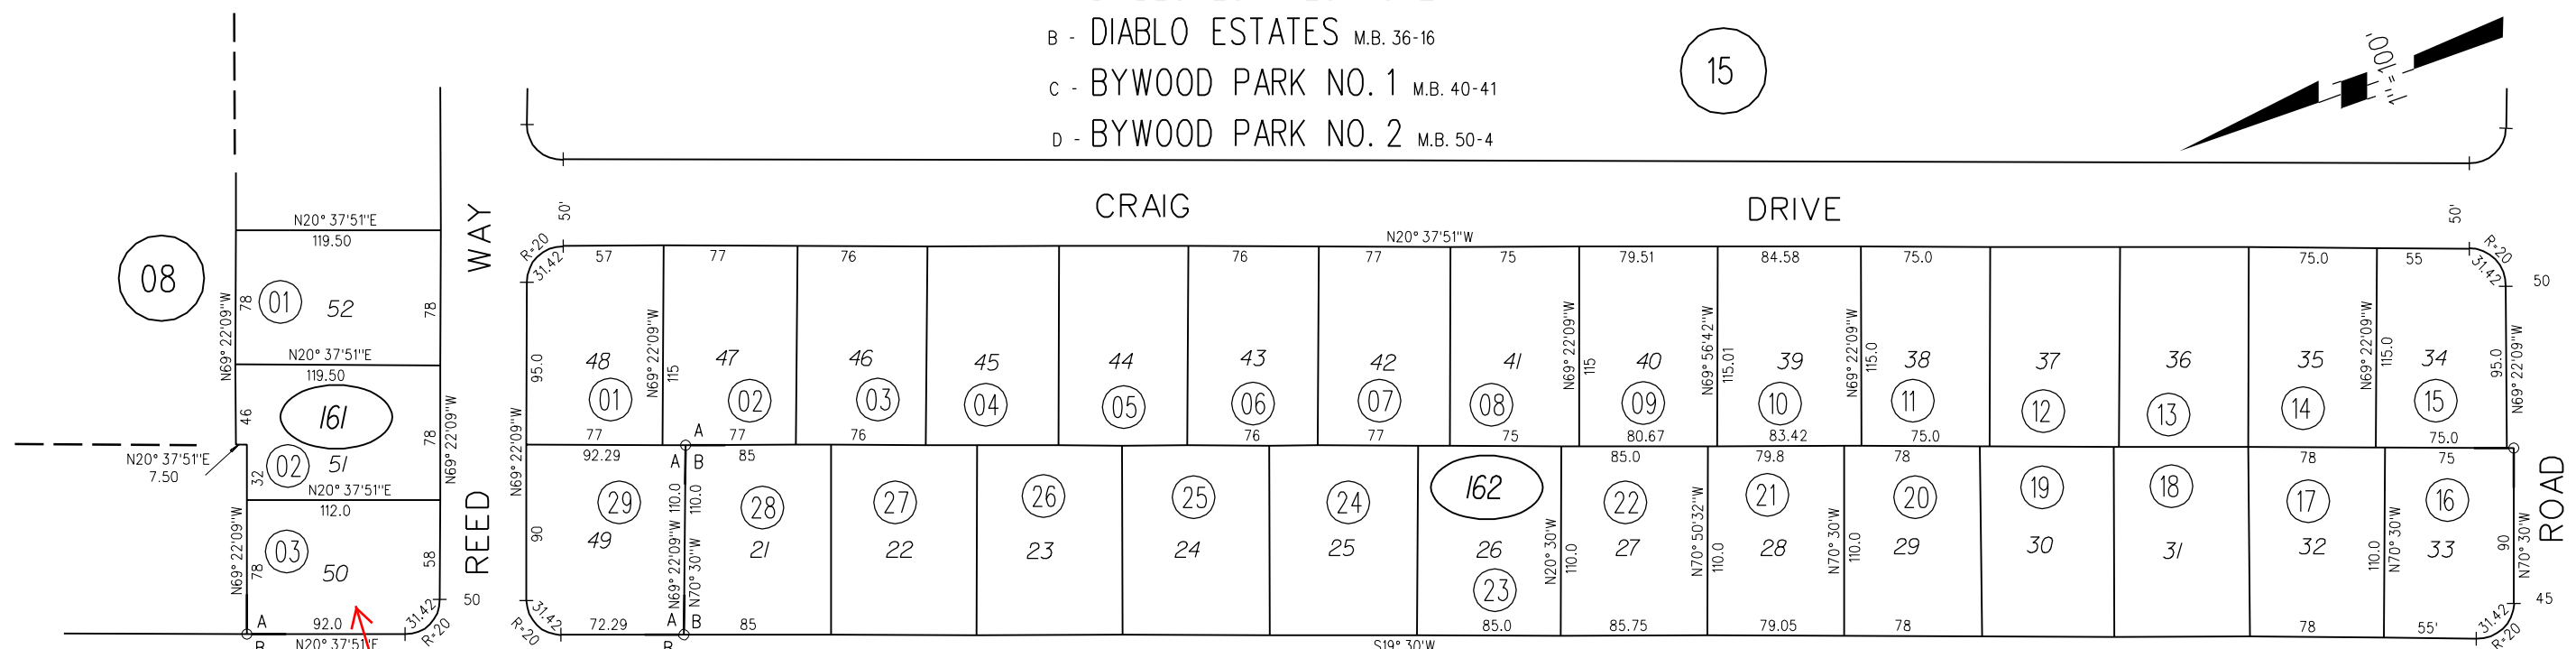

A - DIABLO ESTATES NO. 2 M.B. 42-17
 B - DIABLO ESTATES M.B. 36-16
 C - BYWOOD PARK NO. 1 M.B. 40-41
 D - BYWOOD PARK NO. 2 M.B. 50-4

TAX CODE AREA

15

08

06

P.B.
130

17

fm.113-41-42