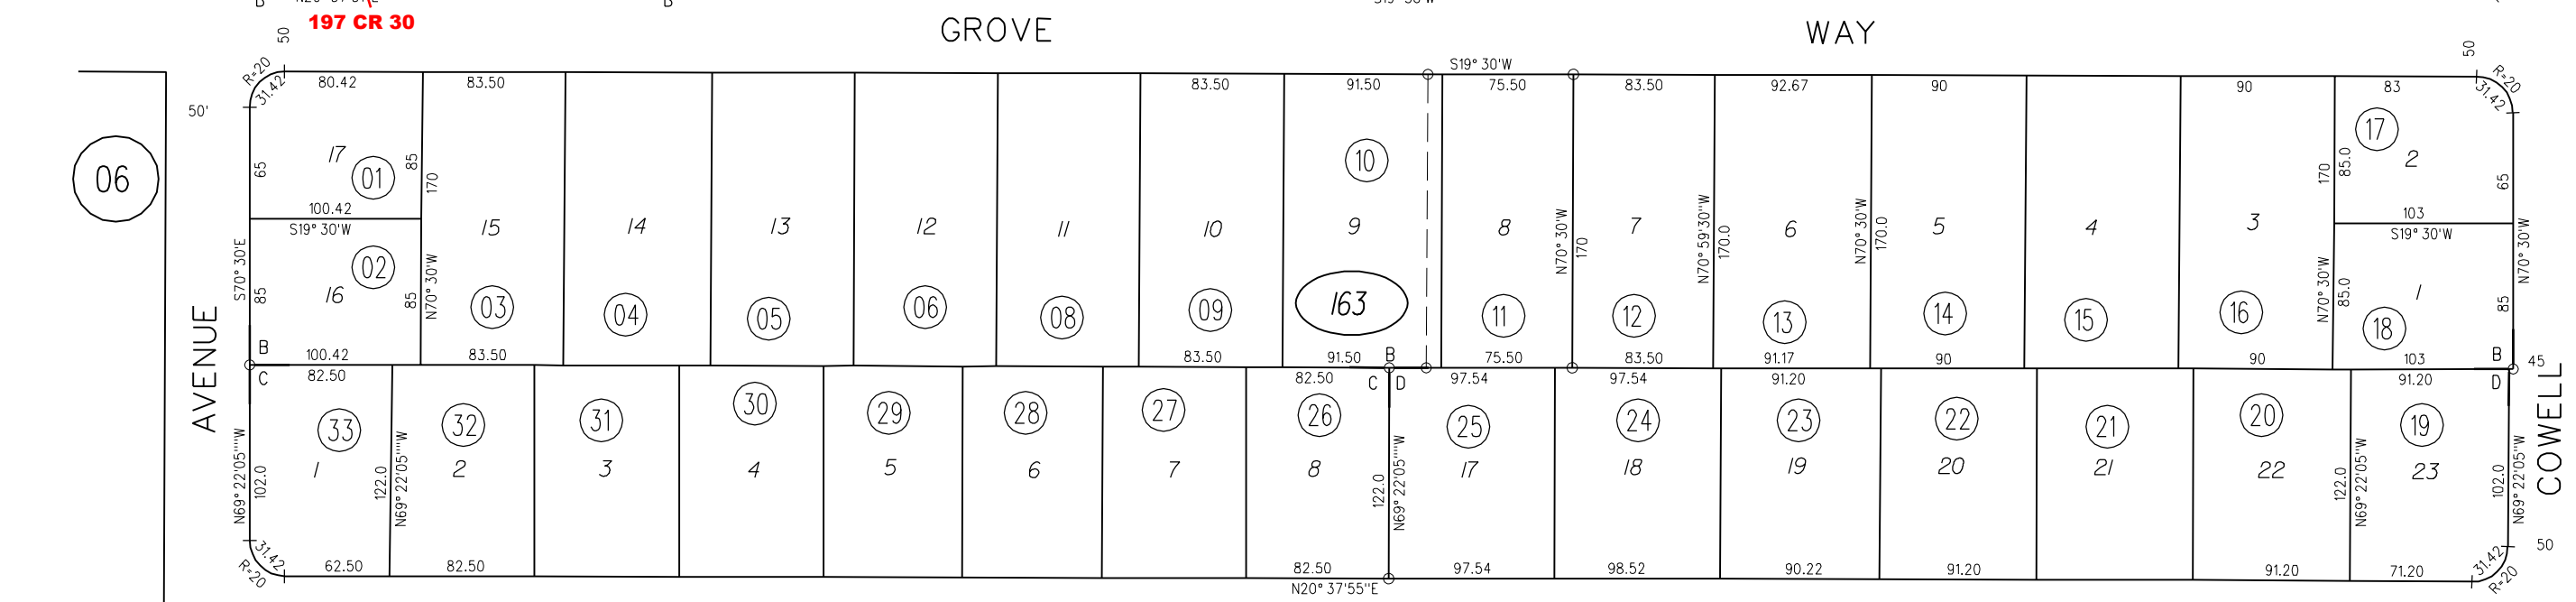

A - DIABLO ESTATES NO. 2 M.B. 42-17
 B - DIABLO ESTATES M.B. 36-16
 C - BYWOOD PARK NO. 1 M.B. 40-41
 D - BYWOOD PARK NO. 2 M.B. 50-4

TAX CODE AREA

15

08

06

P.B.
130

17

fm.113-41-42