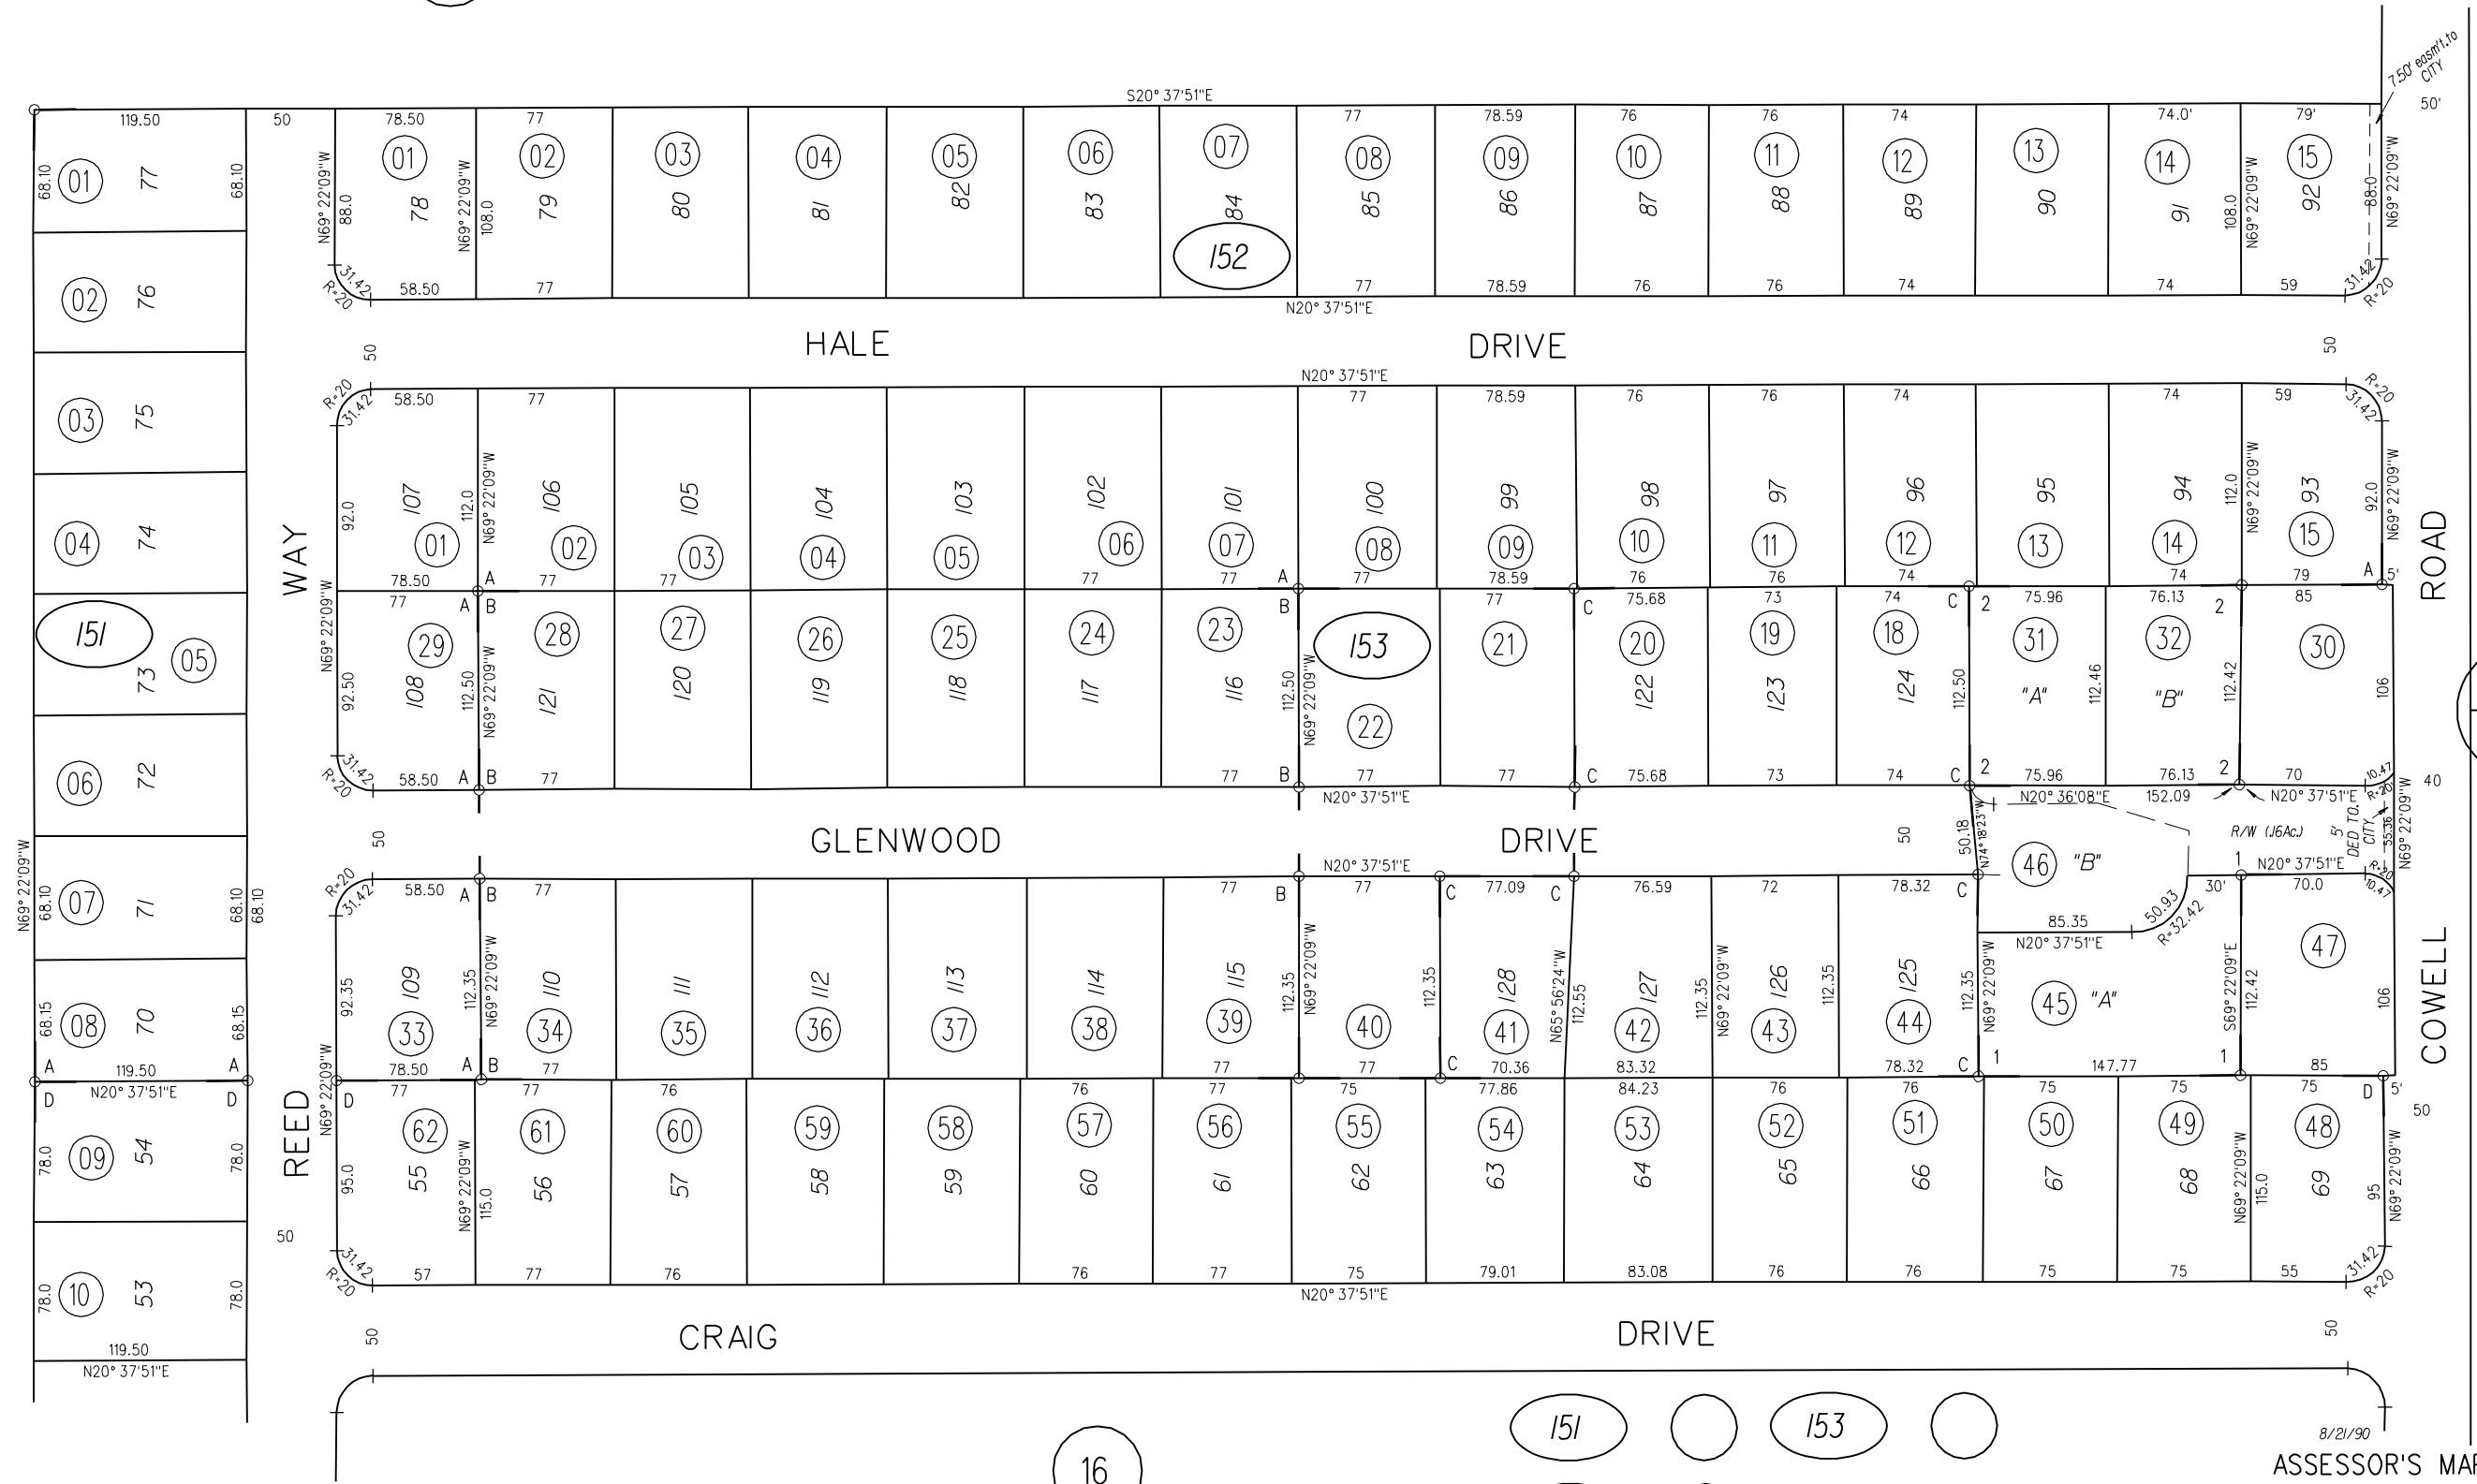

- A- DIABLO ESTATES NO. 3 M.B. 45-20
- B- DIABLO ESTATES NO. 4 M.B. 47-38
- C- TRACT 2370 M.B. 63-26
- D- DIABLO ESTATES NO. 2 M.B. 42-17
- PORTION LOT 14; AMEND. MAP ESTATE OF FRANCISCO GALINDO M.B. F-128
- 1- 56 PM 9 7/6/77
- 2- 146PM32 5/17/90

14

08

P.B.
130

16

151
152