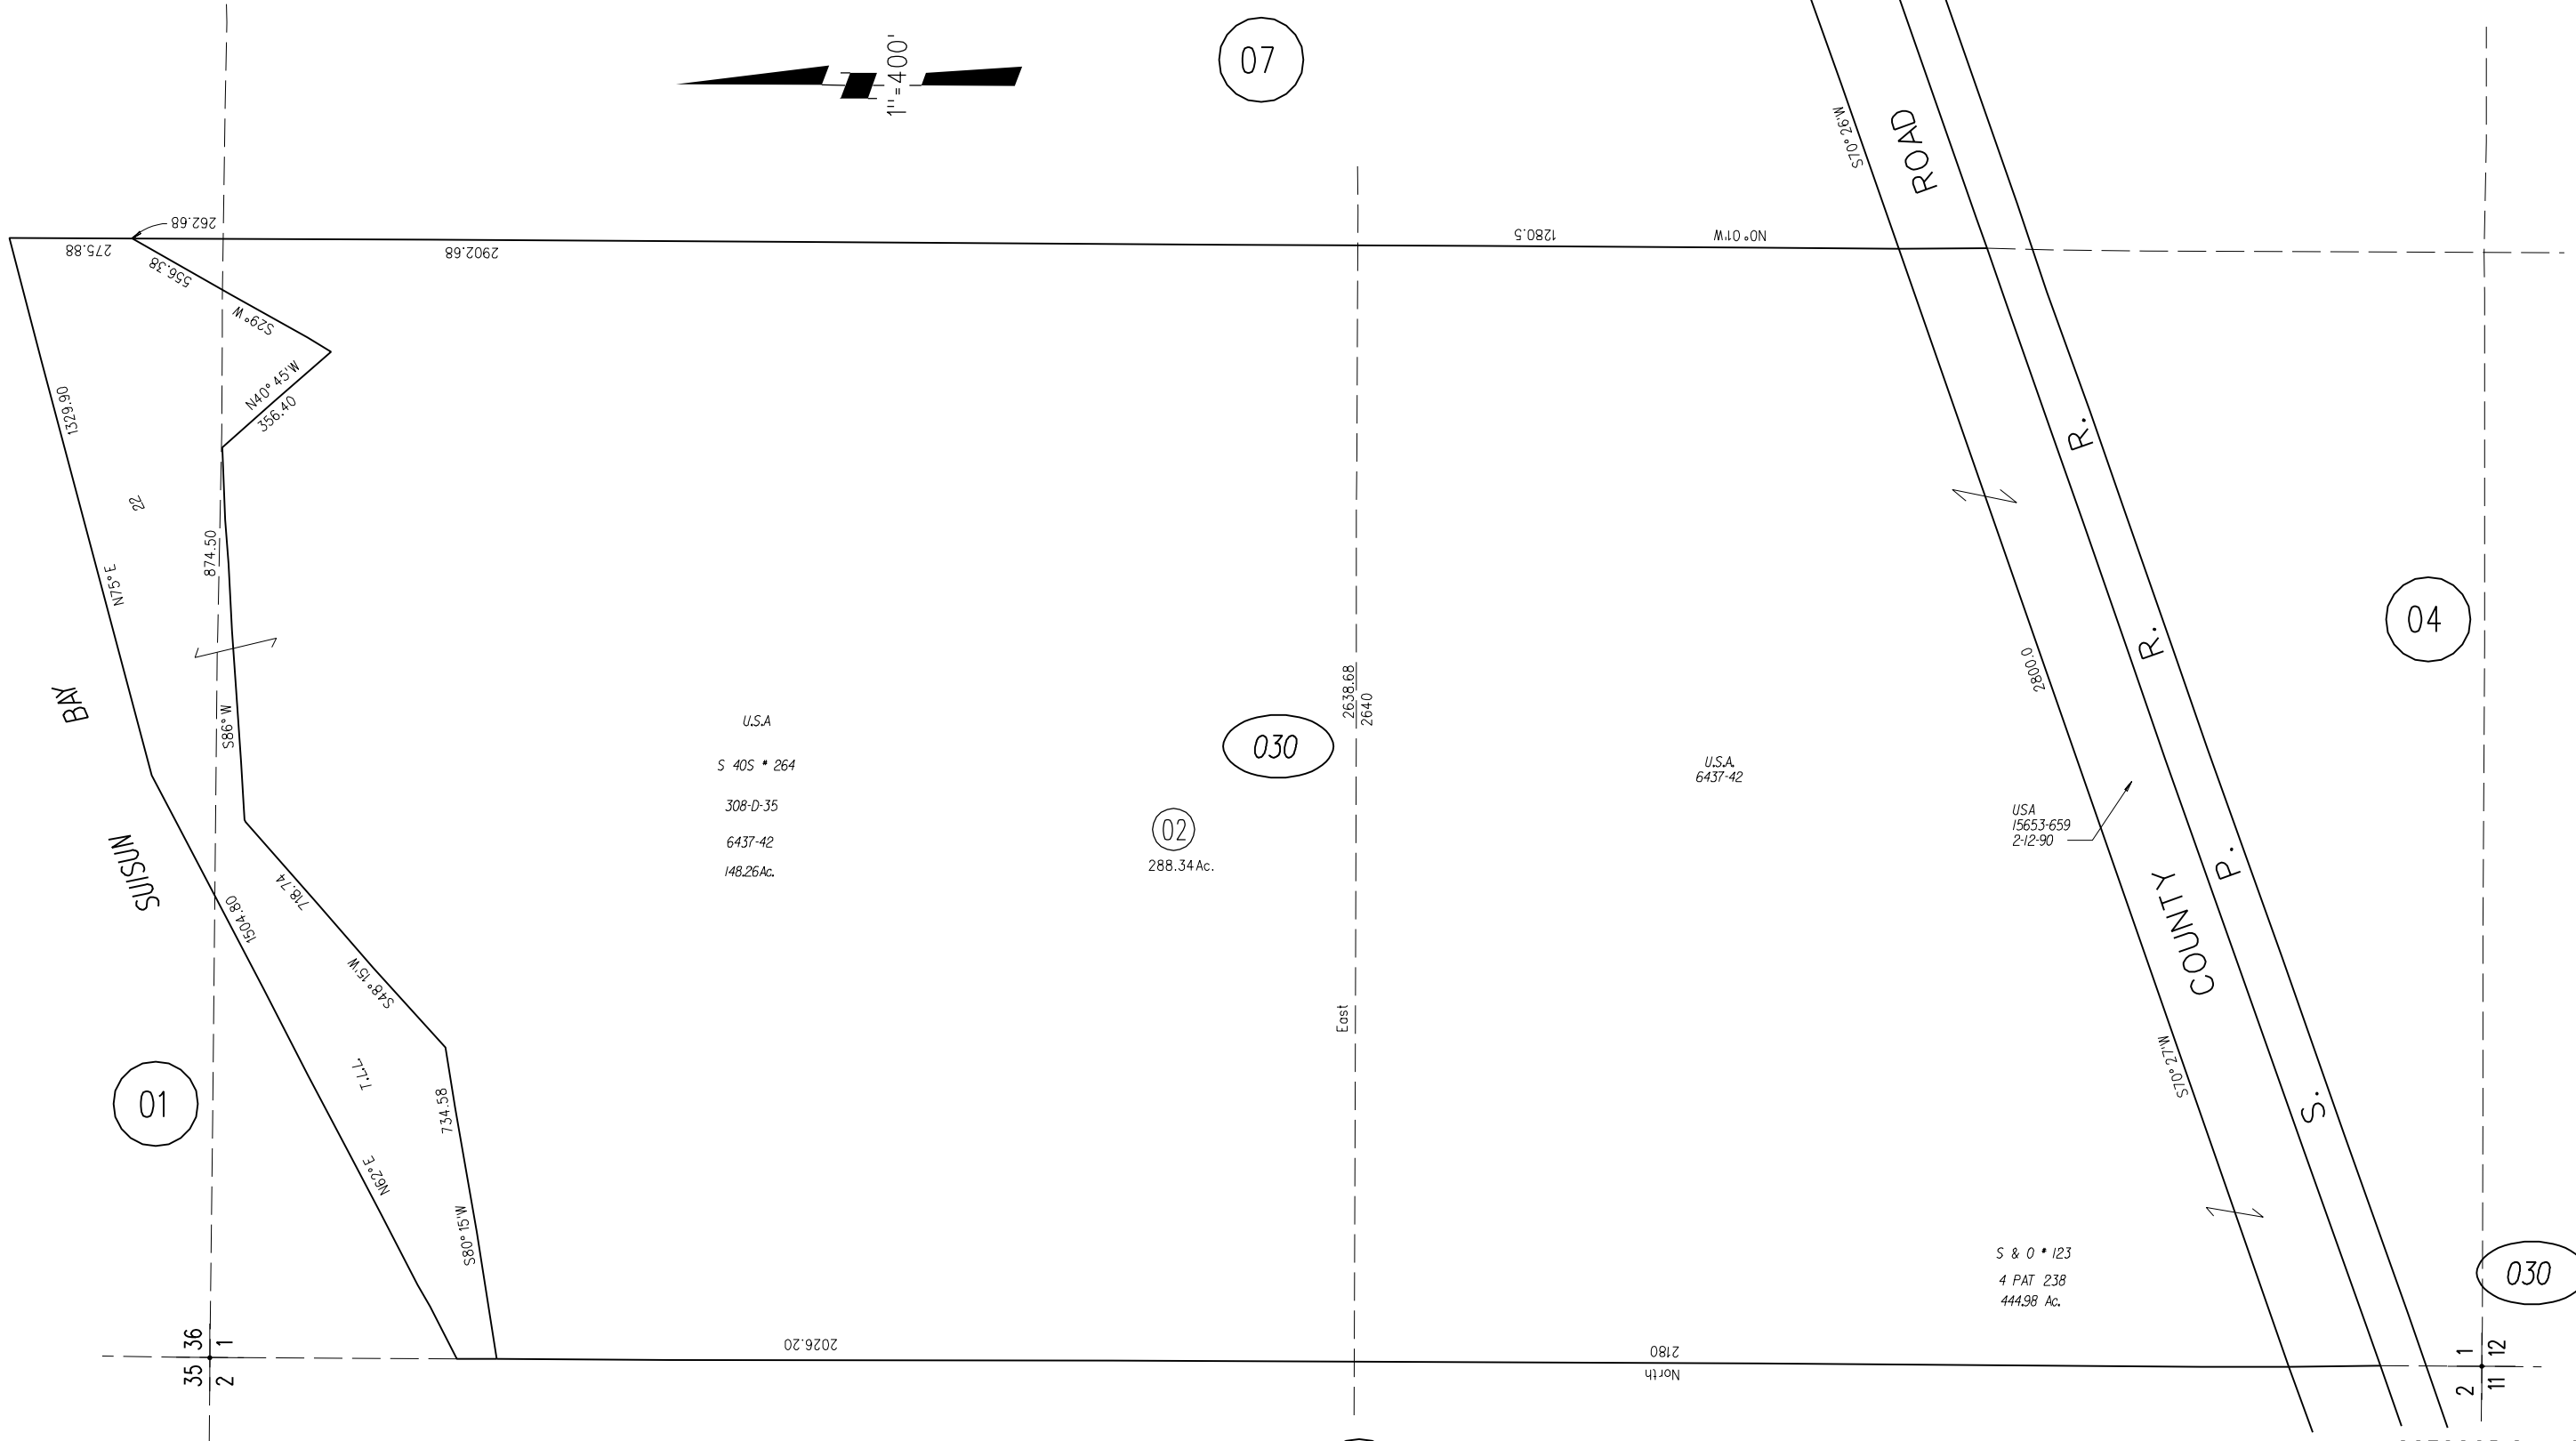

**152 LSM 28
MILITARY OCEAN
TERMINAL CONCORD**

POR. OF SEC. 1 T2NR2W &
POR. OF SEC. 36 T3NR2W M.D.B.M.

TAX COAD AREA

U.S.A
S 40S * 264
308-D-35
6437-42
148.26Ac.

U.S.A
6437-42

USA
15653-659
2-12-90

S & O * 123
4 PAT 238
444.98 Ac.

3-28-90

102-18