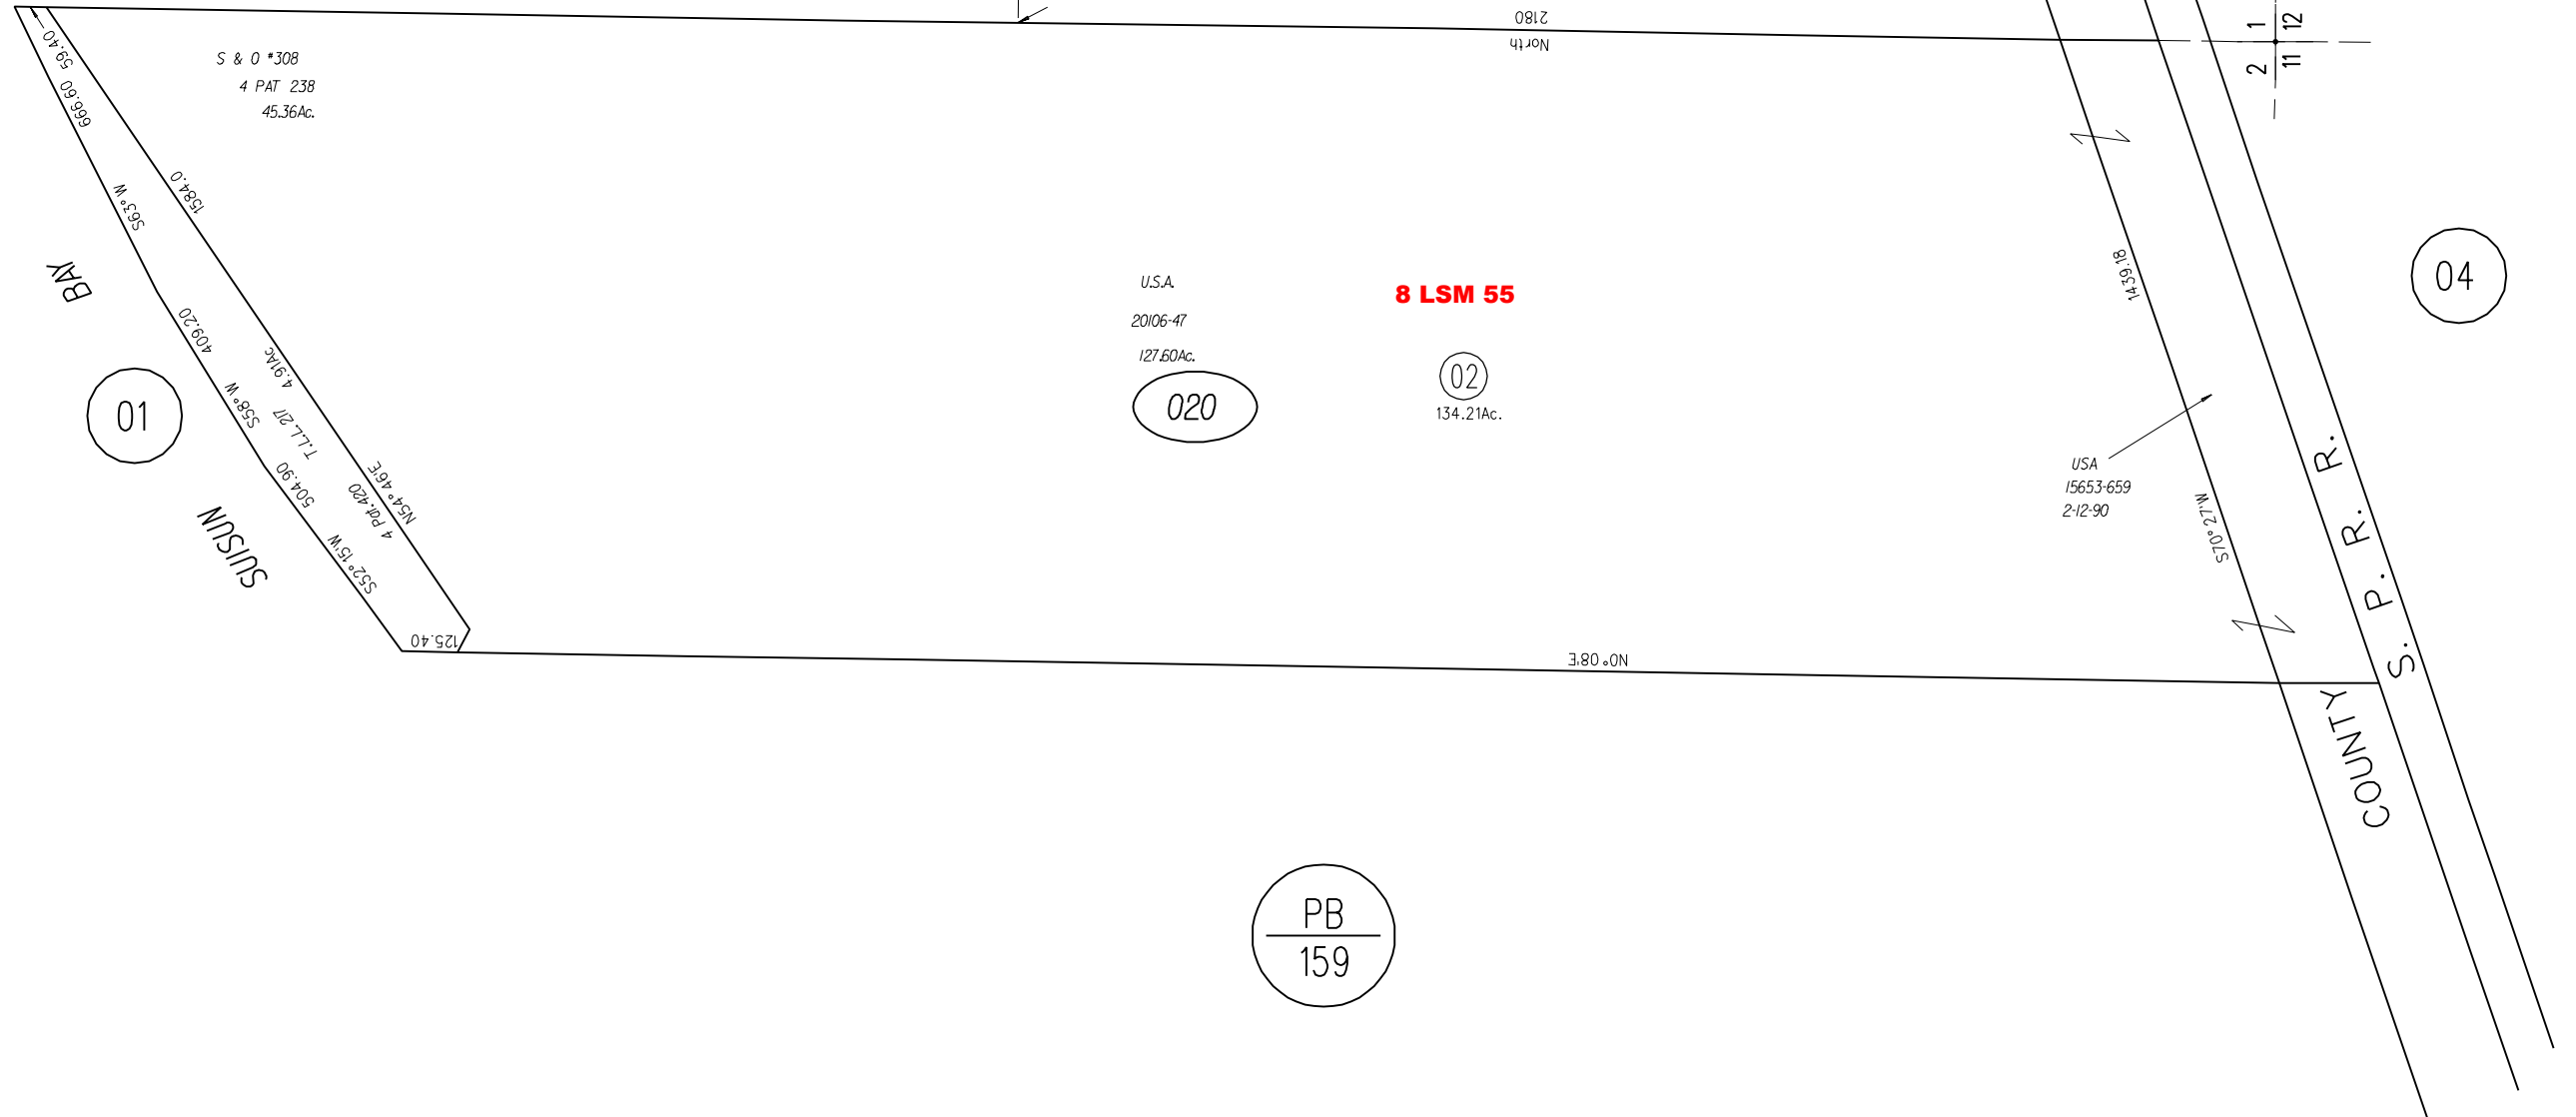

152 LSM 28
MILITARY OCEAN
TERMINAL CONCORD

POR. OF E 1/2 OF THE E 1/2 OF
SEC. 2 T2N.R2W M.D.B.M.

TAX CODE AREA

03

01

020

02

04