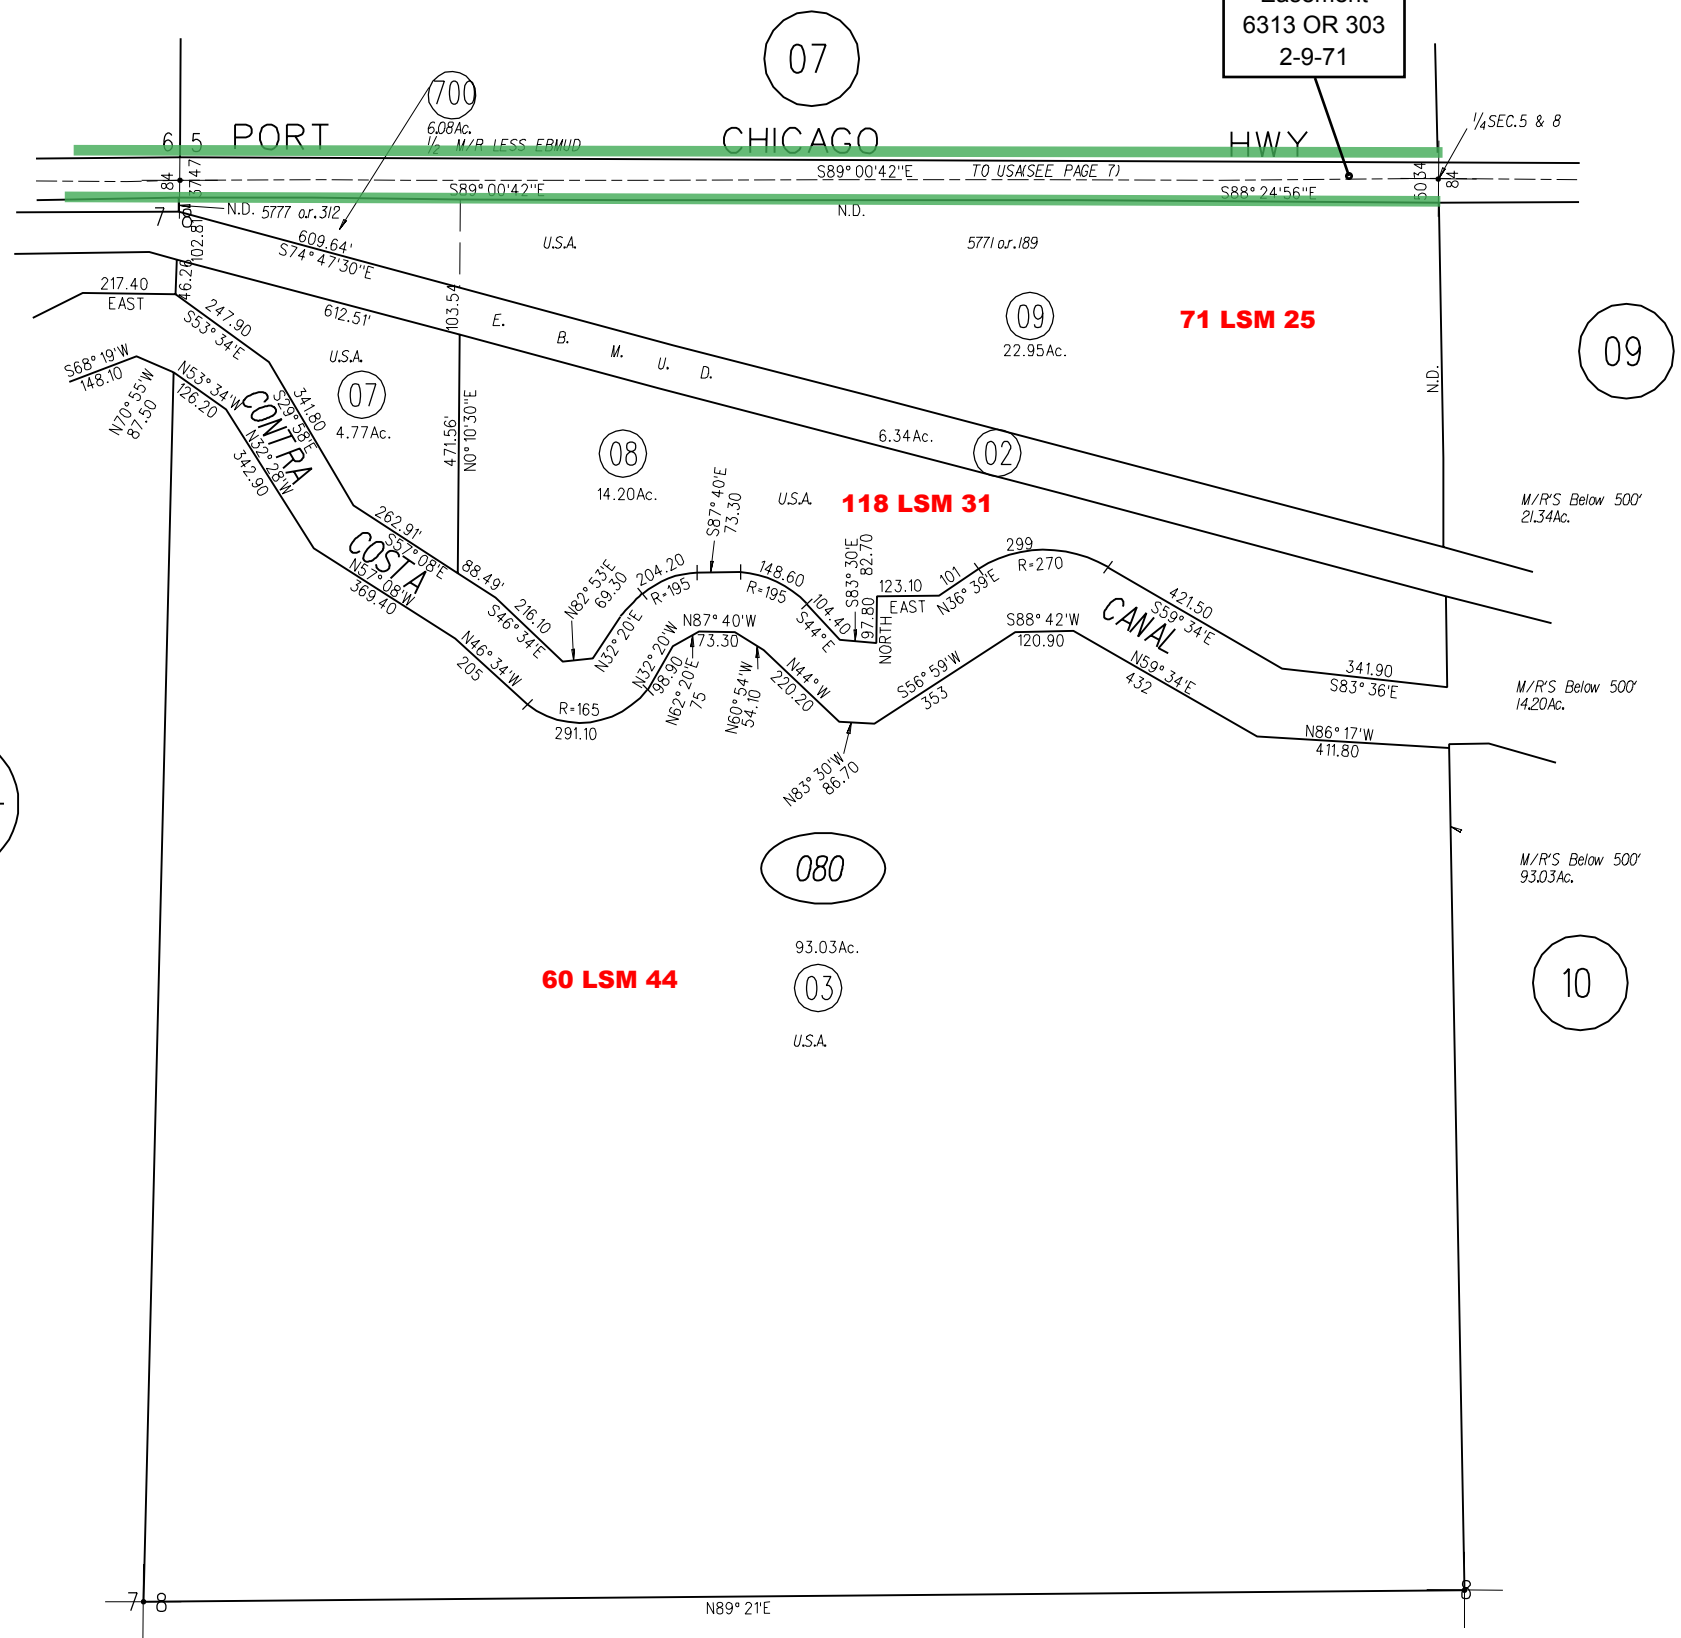

152 LSM 28
MILITARY OCEAN
TERMINAL CONCORD

TAX CODE AREA

N.W. 1/4 SEC. 8, T2N, R/W. M.D.B. & M.

Easement
6313 OR 303
2-9-71

PB
100

080

12