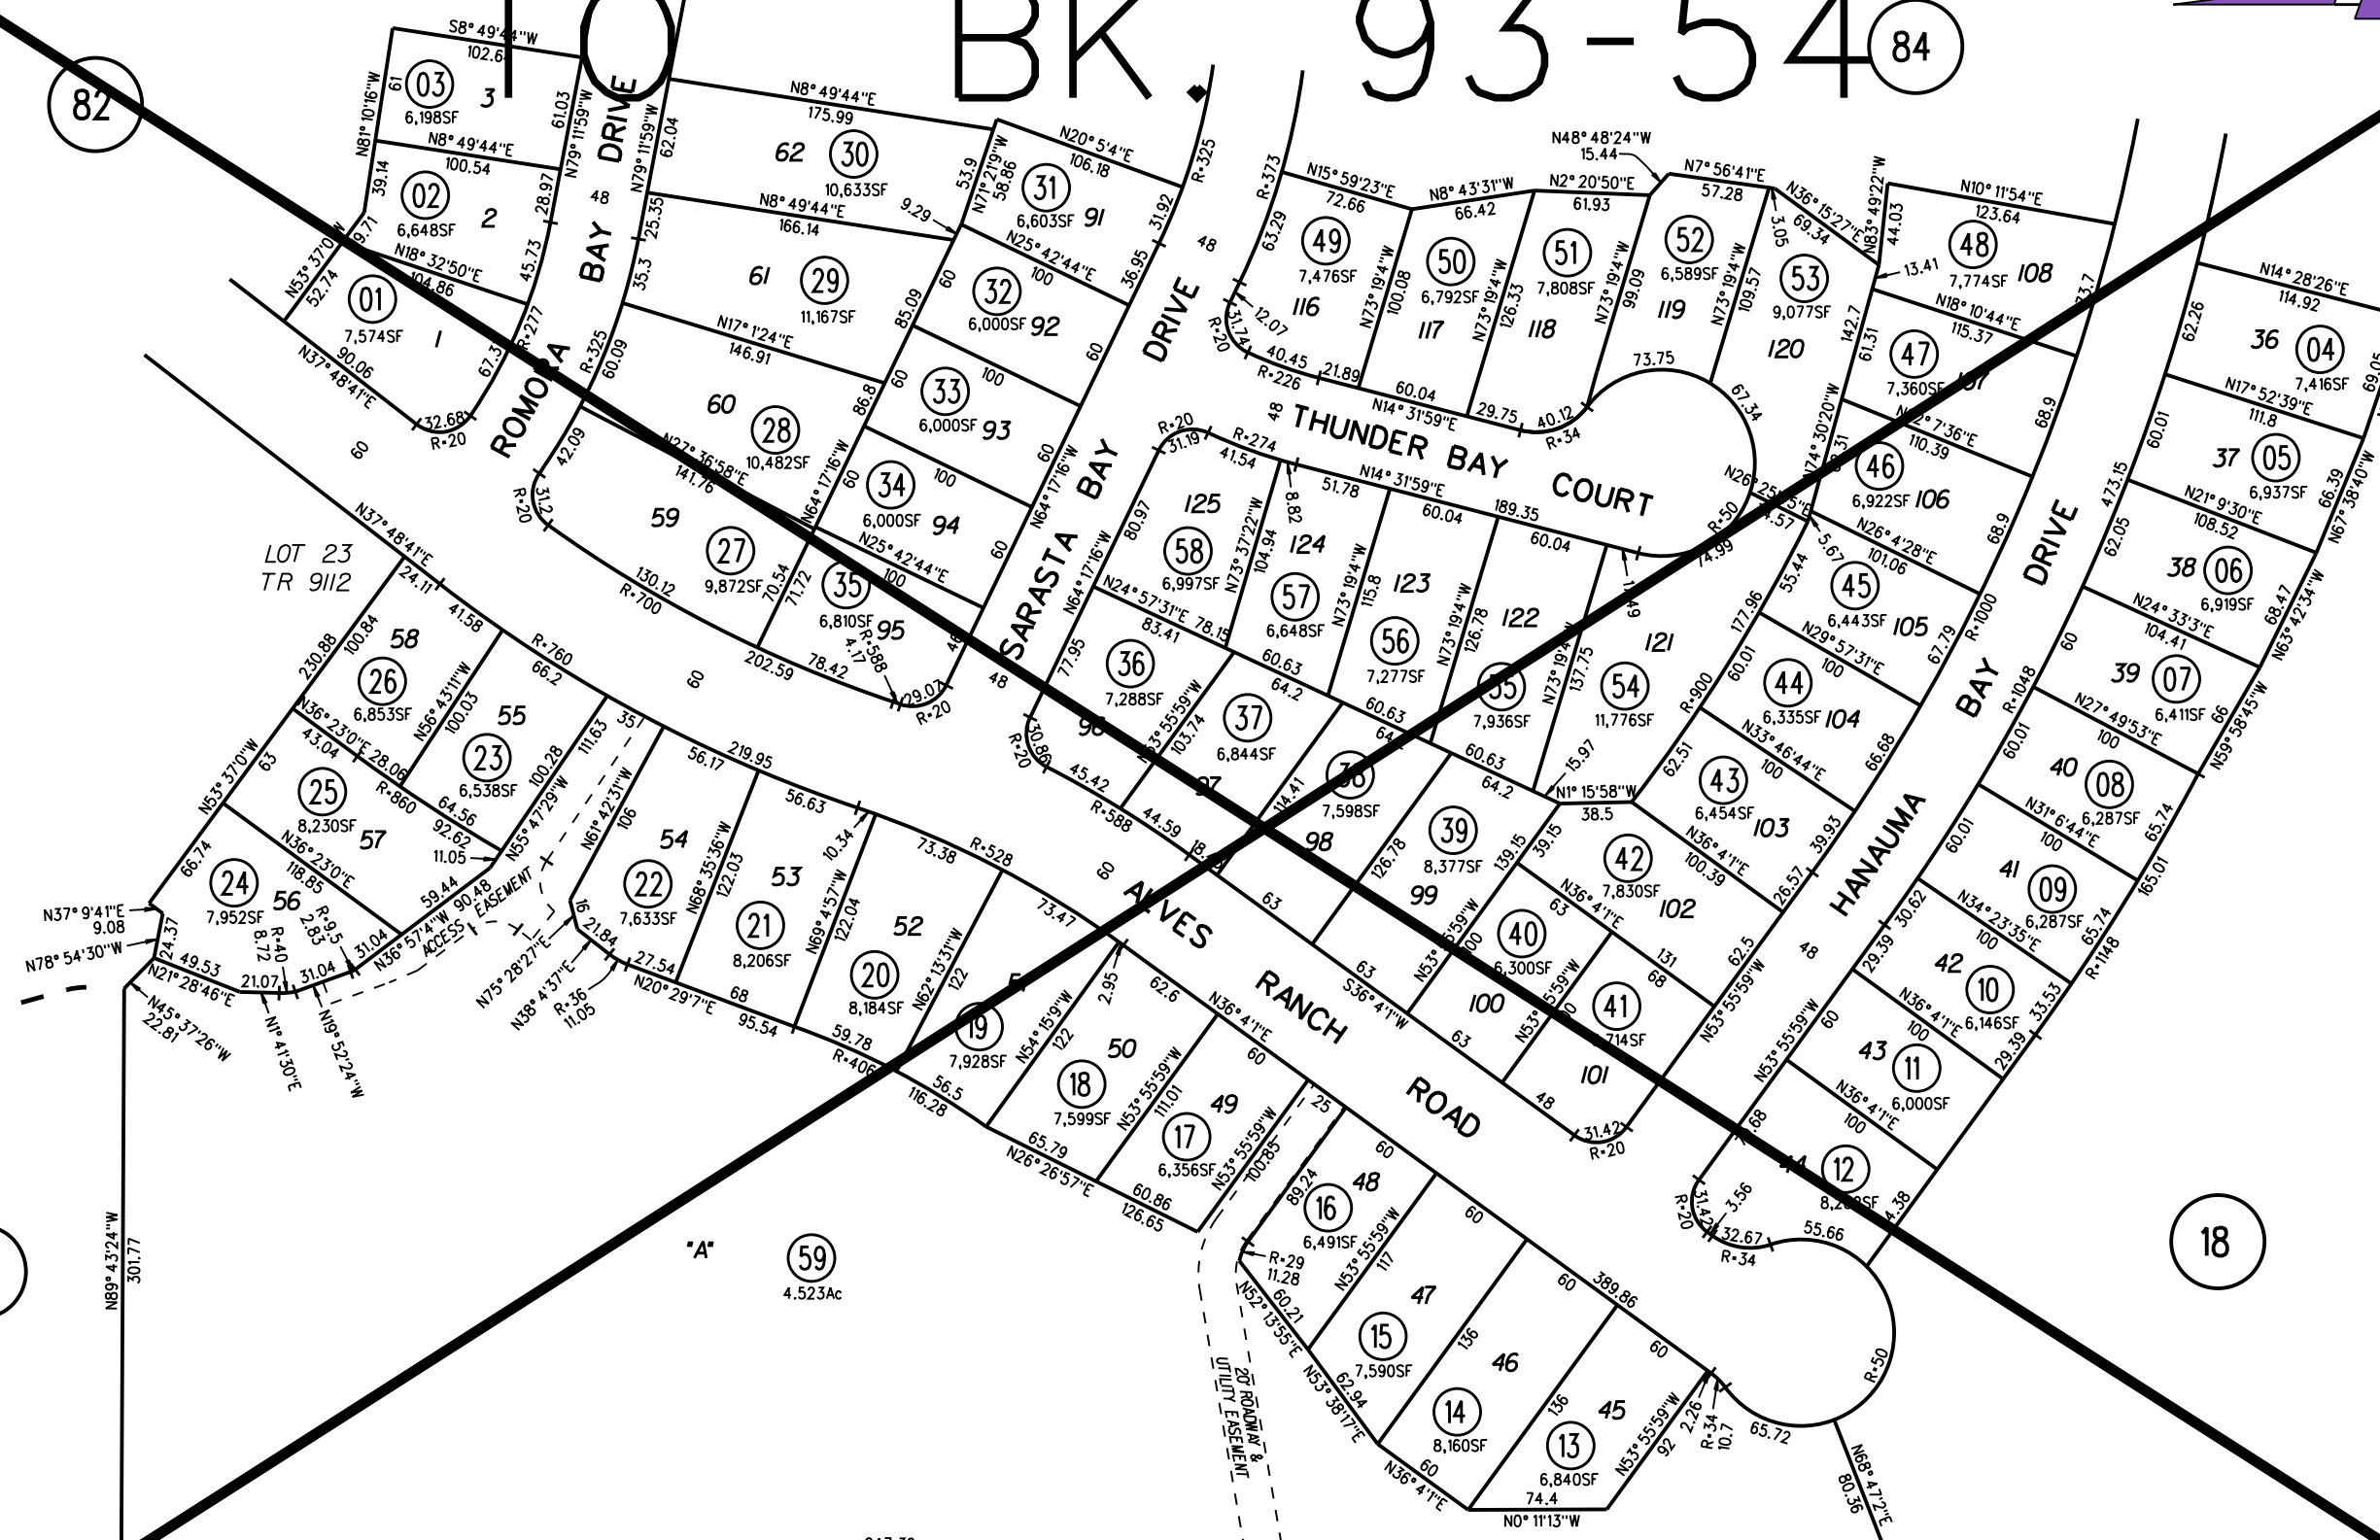

# TORO BK 93-54

82

84

18

18

850

MAP CORRECTION 6/15/09

NOTE: THIS MAP WAS PREPARED FOR ASSESSMENT PURPOSES ONLY. NO LIABILITY IS ASSUMED FOR THE ACCURACY OF THE INFORMATION DELINEATED HEREON. ASSESSOR'S PARCELS MAY NOT COMPLY WITH LOCAL LOT SPLIT OR BUILDING SITE ORDINANCES.

55