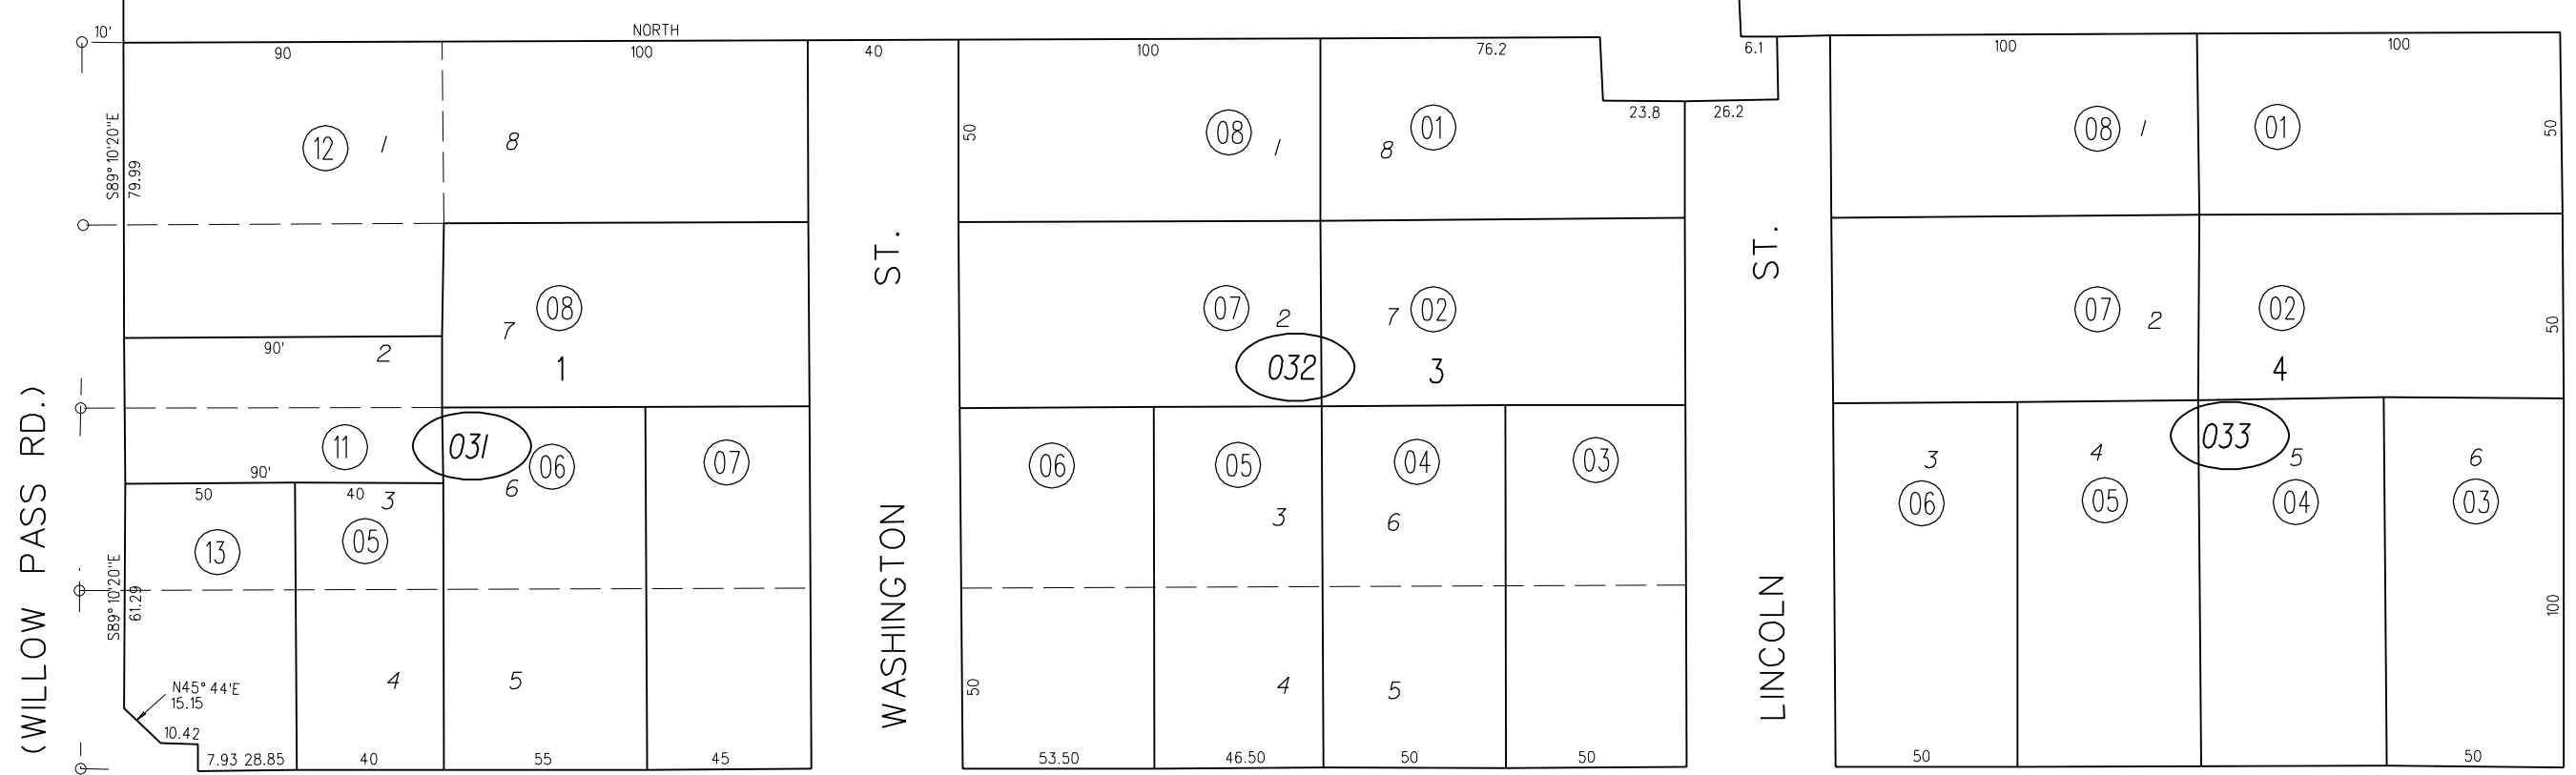

8

96
1

STATE HIGHWAY
(WILLOW PASS RD.)

BELLA 40'

MONTE (496 O.R. 381 Co. RD.)

AVENUE

2

- 031
- 032
- 033
- 034

DATE	CHANGE	BY
09/27/95	CREATED 031-012&034	KR
3-15-96	SPLT/CRE PCL13	MJ