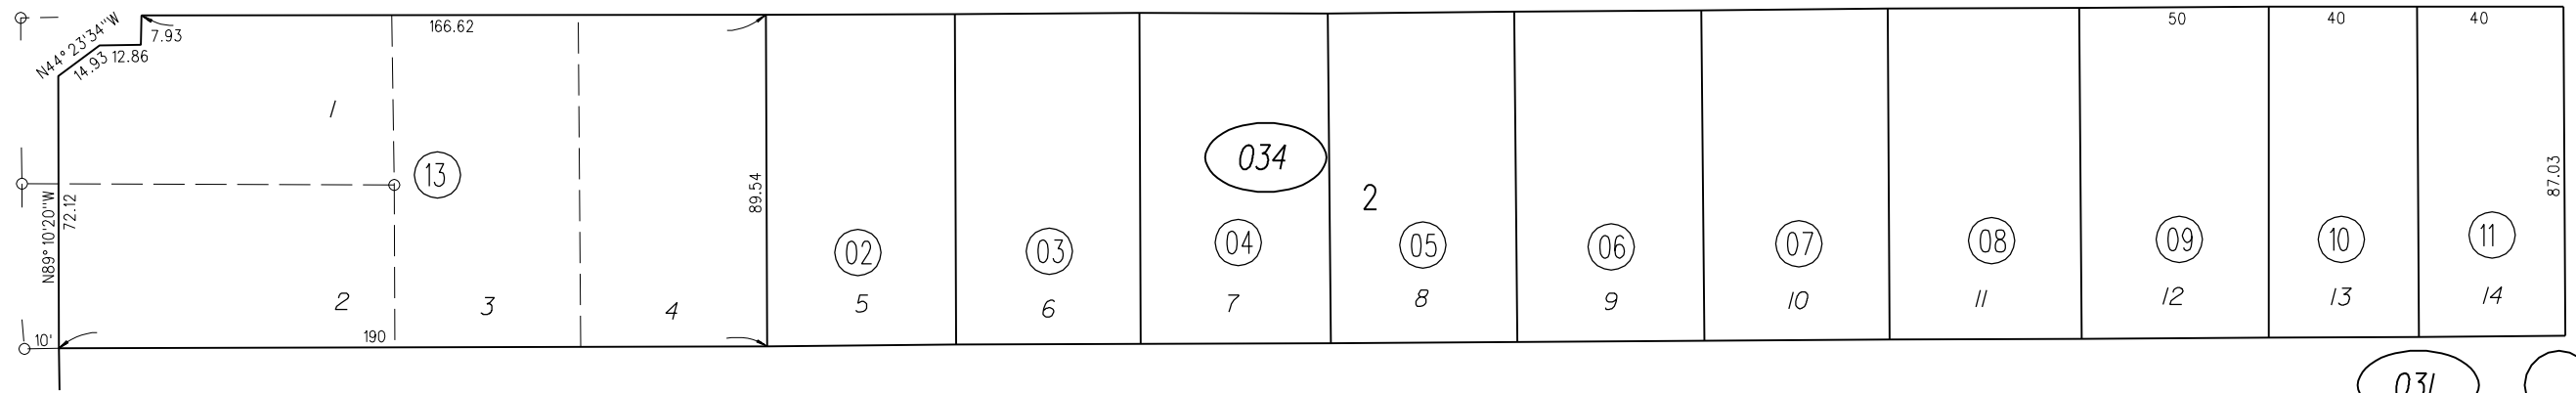

8

96
1

STATE HIGHWAY
(WILLOW PASS RD.)

BELLA 40'

MONTE (496 O.R. 381 Co. RD.)

AVENUE

2

- 031
- 032
- 033
- 034