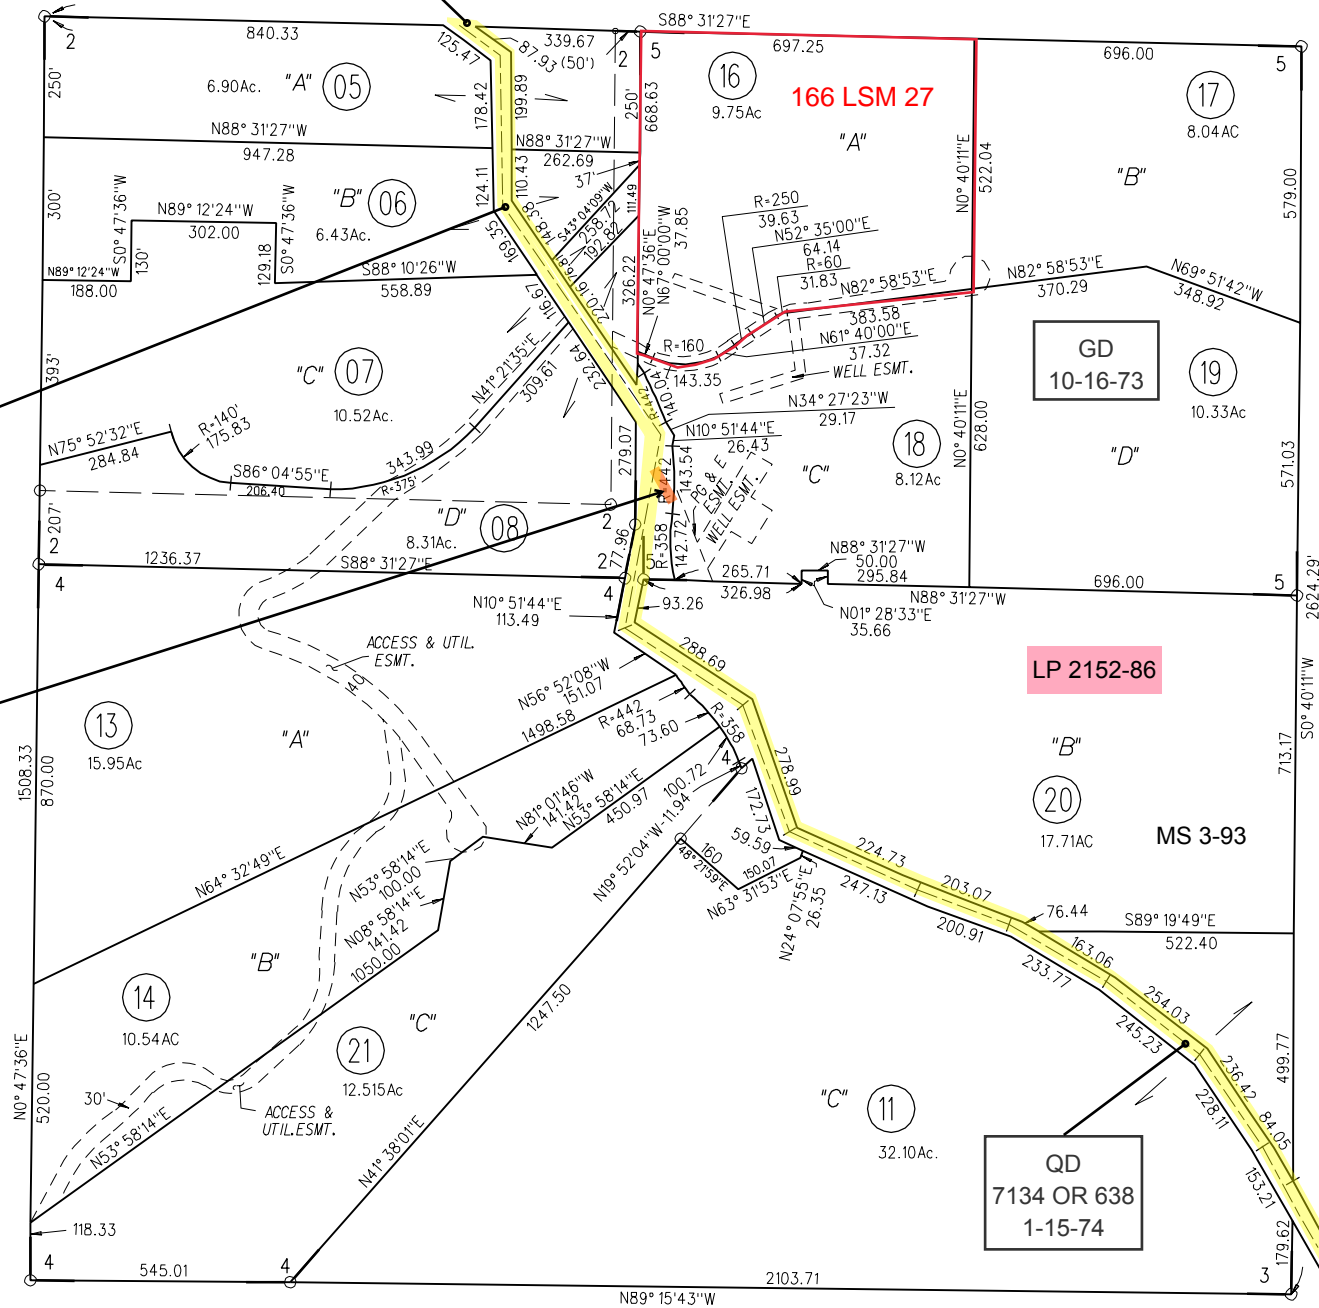

N.W 1/4 SEC. 10 T1S R1E MDBM

- 1974-1- 30P.M.4 9-14-73
- 2- 77P.M.49 & 50 6-21-79
- 3- 78P.M.29 & 30 6-29-79
- 4- 143P.M.9 10-30-89
- 5- 144P.M.6 12-11-89

QD
7134 OR 641
1-15-74

ABANDON. ALL R/W OF
GD
7070 OR 539
7134 OR 641

CON. TO DED.
15645 OR 474
2-7-90

LP 2152-86

QD
7134 OR 638
1-15-74

*QUITCLAIM OF ALL R/W IN
84 DEEDS, 374 OUTSIDE OF
GD 7070 OR 539

REVISED	CHANGE	BY
12-23-94	SPLIT PCLS20,21	MJ

150