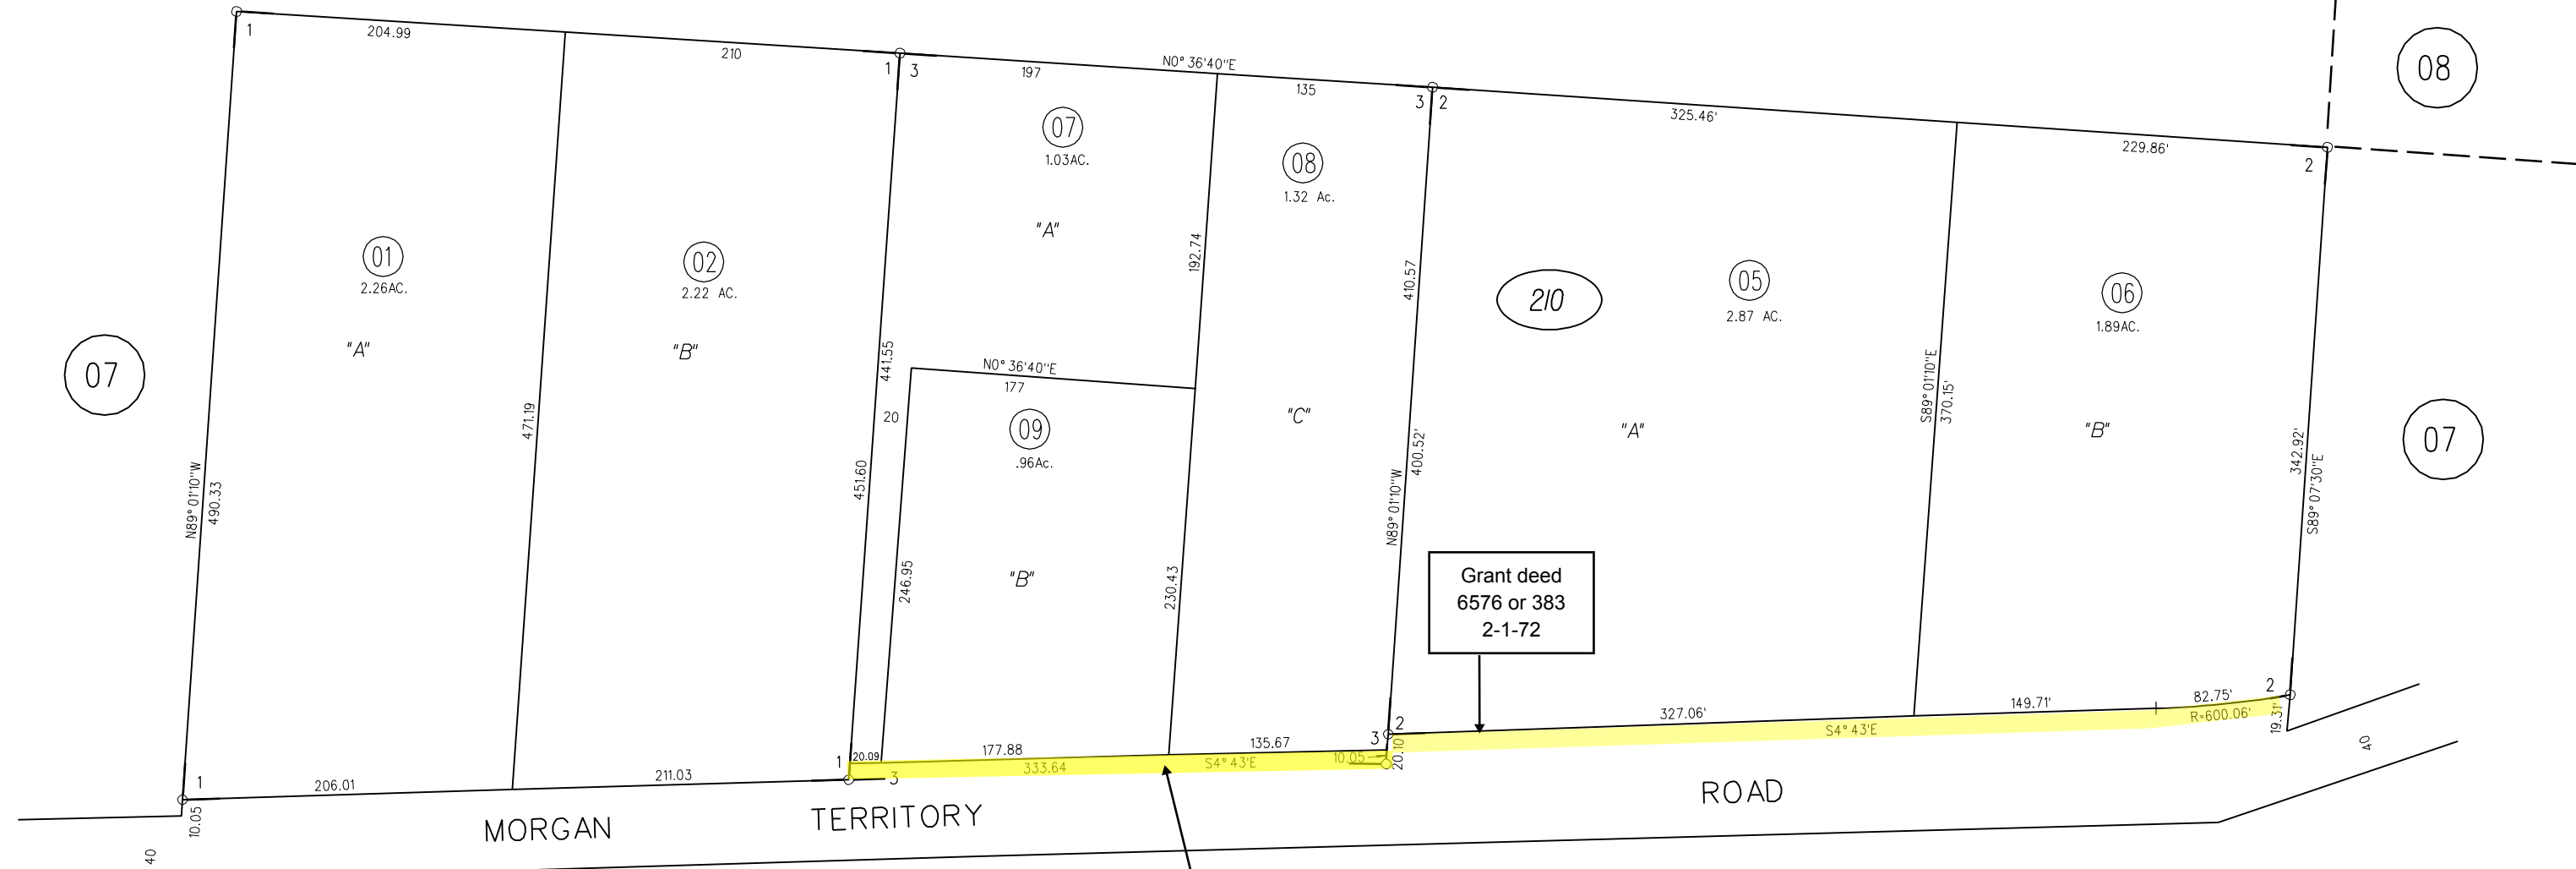

POR. SEC. 28, T1N, R1E

1-1970- 8P.M.4 4-11-69

2- 20P.M.20 1-5-72

3- 28P.M.3 5-16-73

07

08

Grant deed  
6576 or 383  
2-1-72

Grant Deed  
6958 or 277  
5-31-73