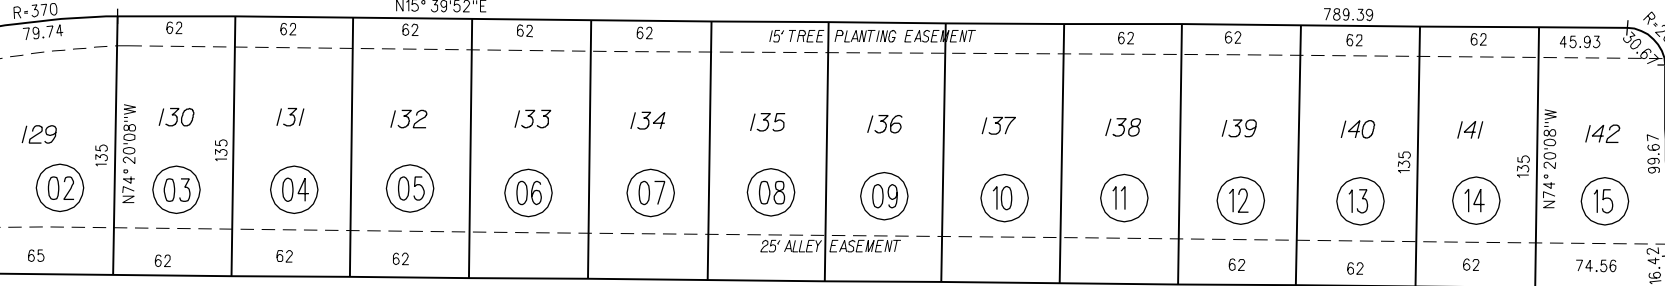

7

SPANOS

ST.

1978 ROLL TRACT 4910 (CONTRA LOMA ESTATES NO.4) MB 195-1

DRIVE

39

SYCAMORE

380

128

01

12.585 Ac.

7

WAY

MAHOGANY

37

380