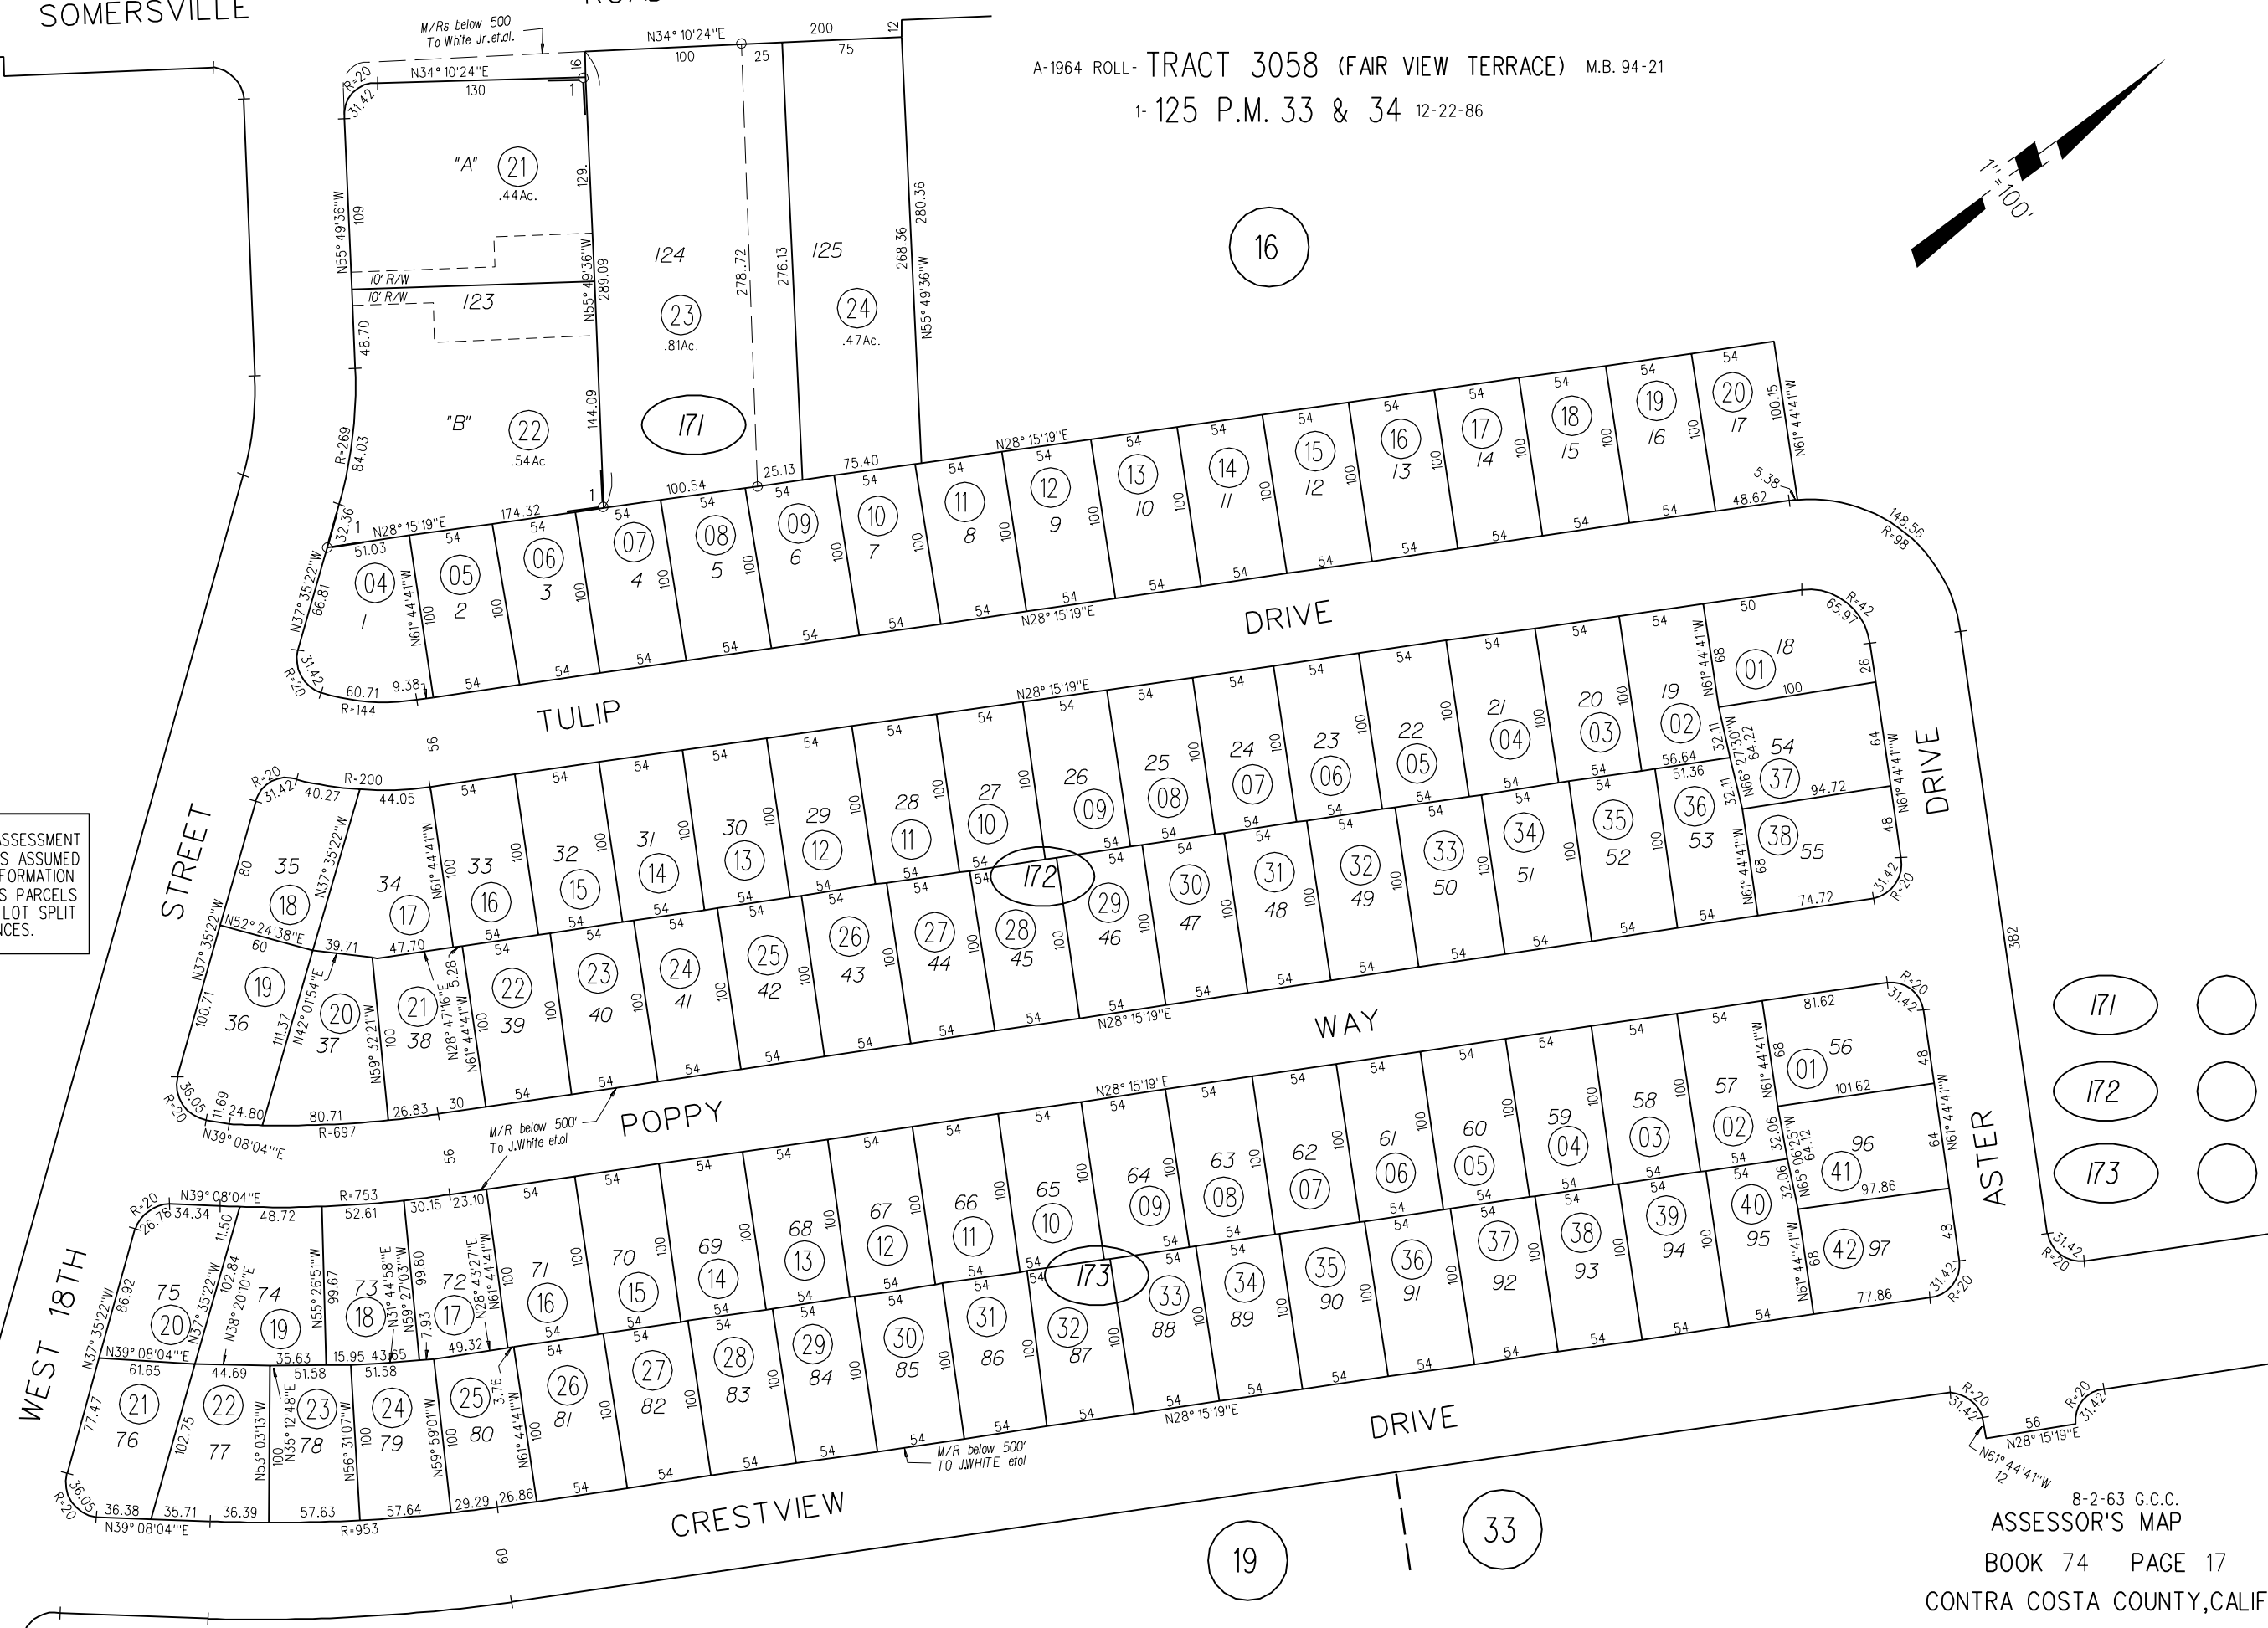

SOMERSVILLE

ROAD

A-1964 ROLL- TRACT 3058 (FAIR VIEW TERRACE) M.B. 94-21

1- 125 P.M. 33 & 34 12-22-86

18

NOTE: THIS MAP WAS PREPARED FOR ASSESSMENT PURPOSES ONLY. NO LIABILITY IS ASSUMED FOR THE ACCURACY OF THE INFORMATION DELINEATED HEREON. ASSESSOR'S PARCELS MAY NOT COMPLY WITH LOCAL LOT SPLIT OR BUILDING SITE ORDINANCES.

171  
172  
173

19

33