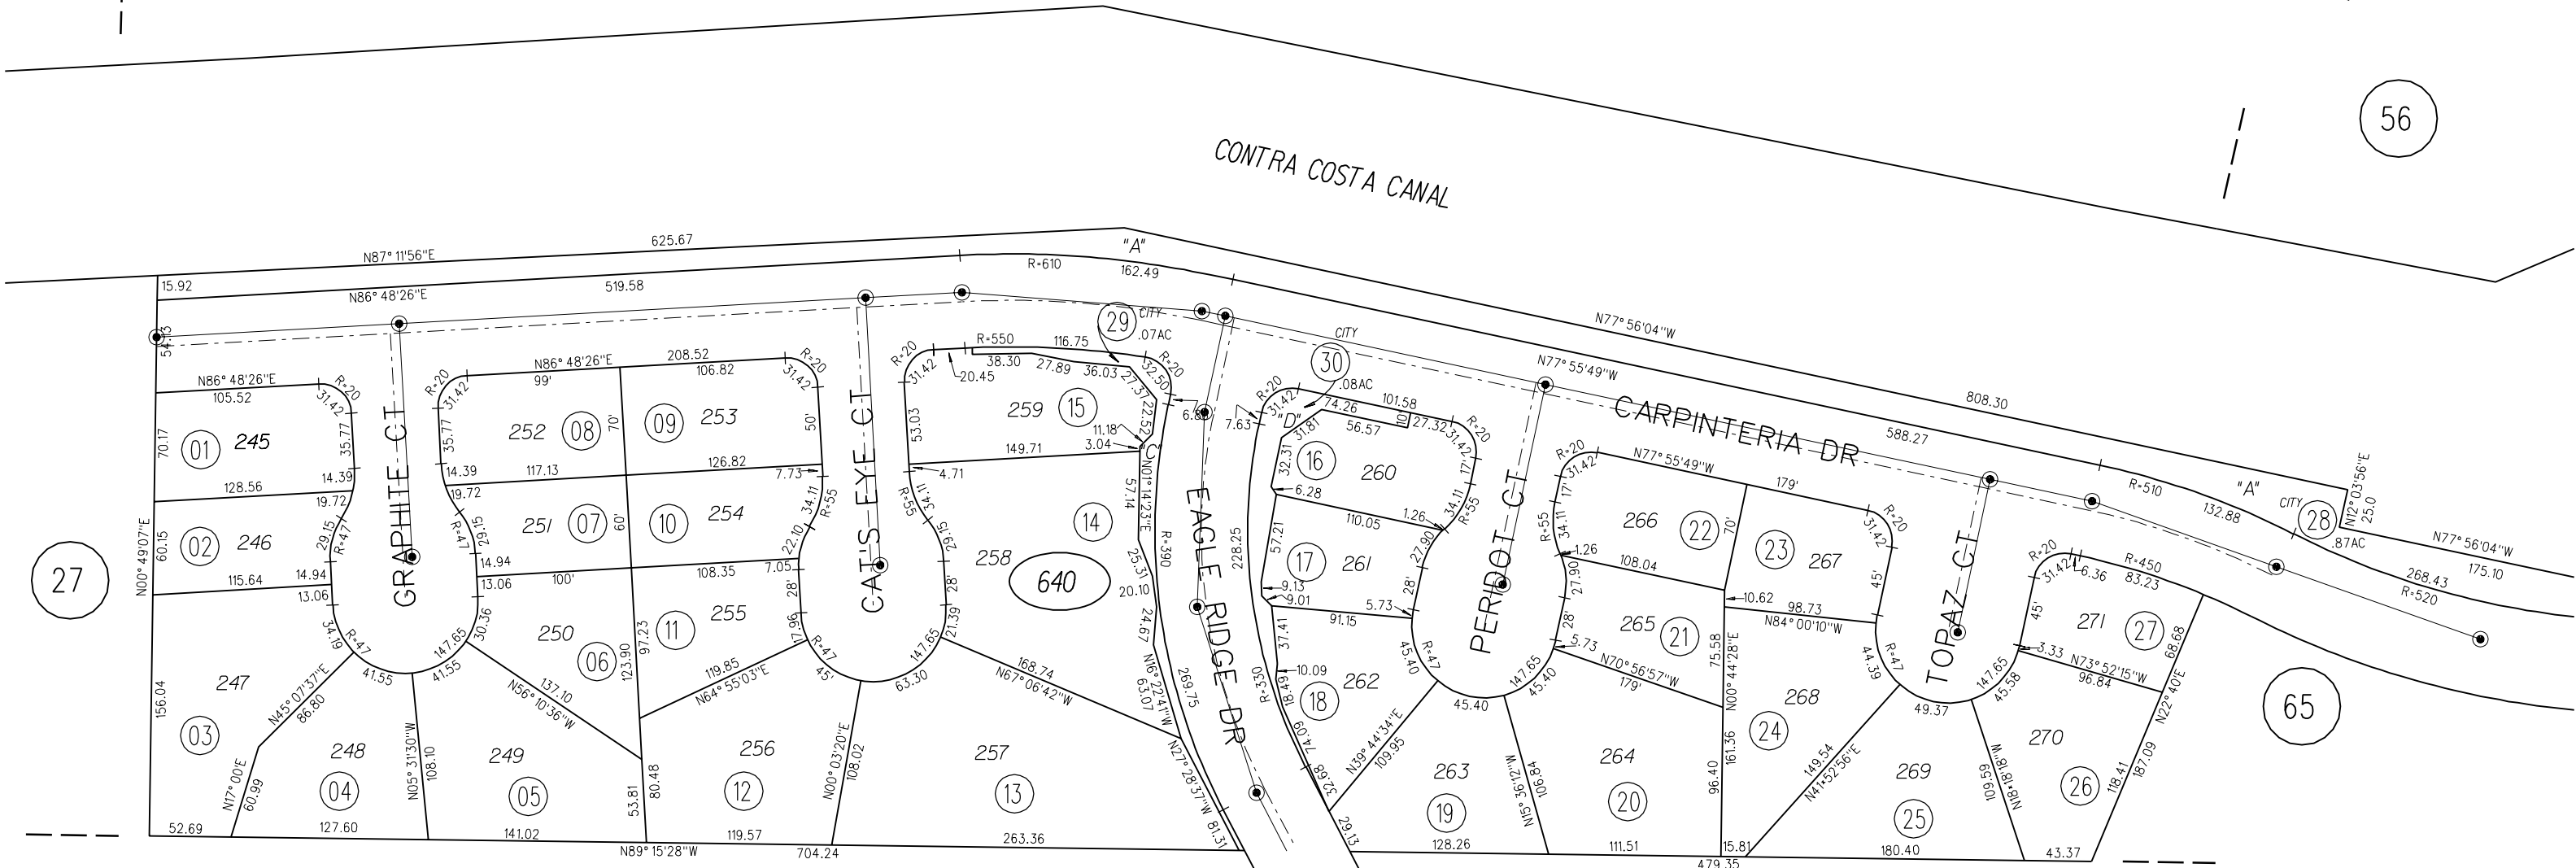

62

56

CONTRA COSTA CANAL

27

65

BK  
72

640

NOTE: THIS MAP WAS PREPARED FOR ASSESSMENT PURPOSES ONLY. NO LIABILITY IS ASSUMED FOR THE ACCURACY OF THE INFORMATION DELINEATED HEREON. ASSESSOR'S PARCELS MAY NOT COMPLY WITH LOCAL LOT SPLIT OR BUILDING SITE ORDINANCES.