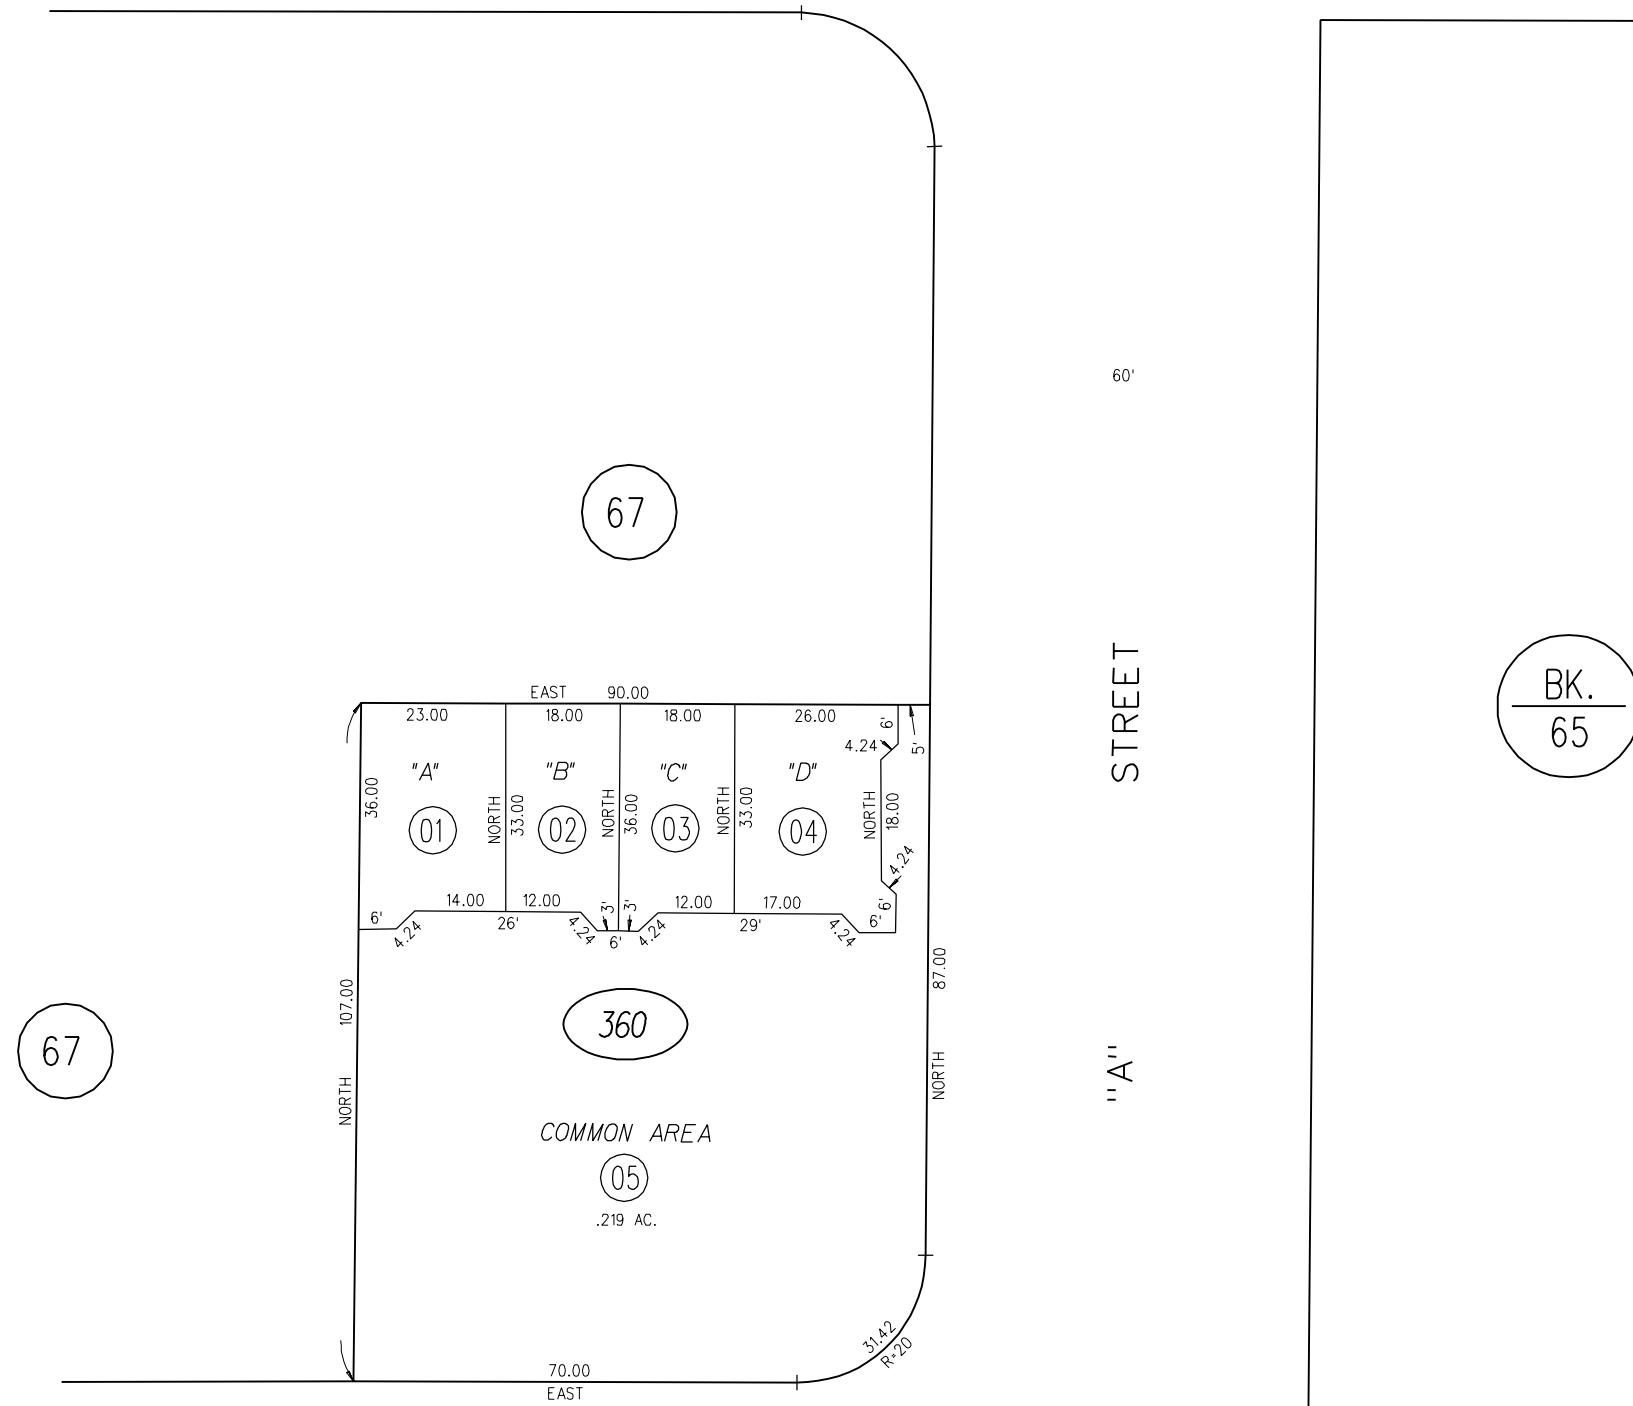

WEST 16TH STREET

67

67

360

05

67

BK.
65

360

○

50' WEST 17TH STREET