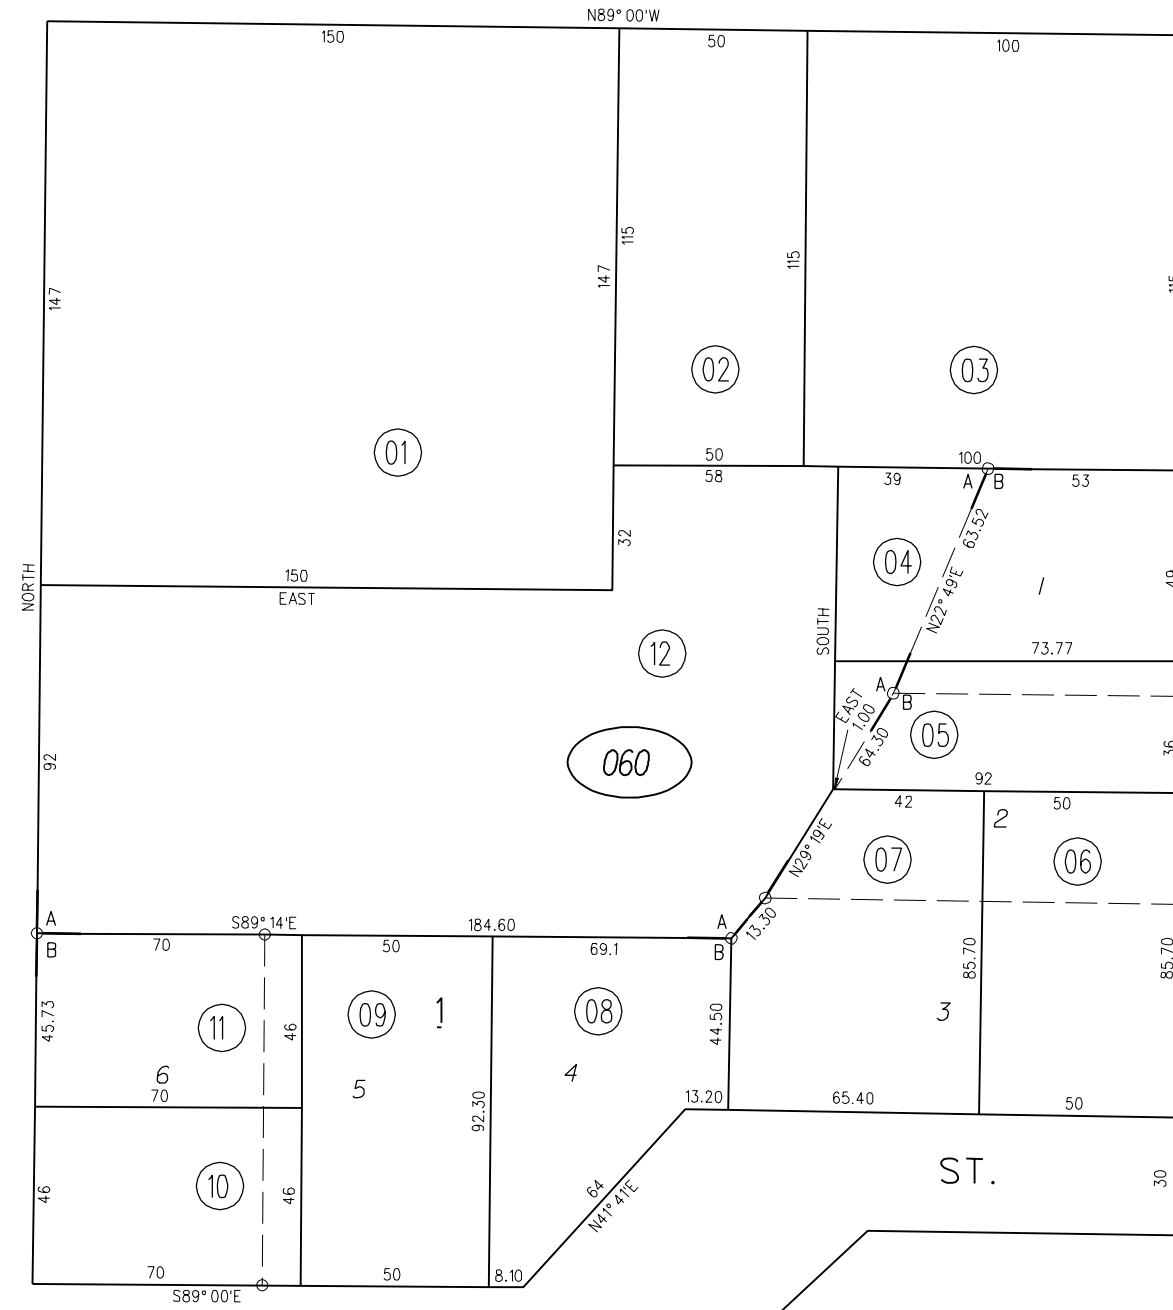

A- POR. RANCH LOS MEDANOS  
 B- BLOCK NO. 1, NASON ADDITION TO TOWN OF ANTIOCH M.B. 21-573

TAX CODE AREA

PB  
66

60 10 TH ST.

05

07

060

50 11 TH ST.

ASSESSOR'S MAP  
 BOOK 67 PAGE 06

12-4-61 G.C.C. CONTRA COSTA COUNTY, CALIF.