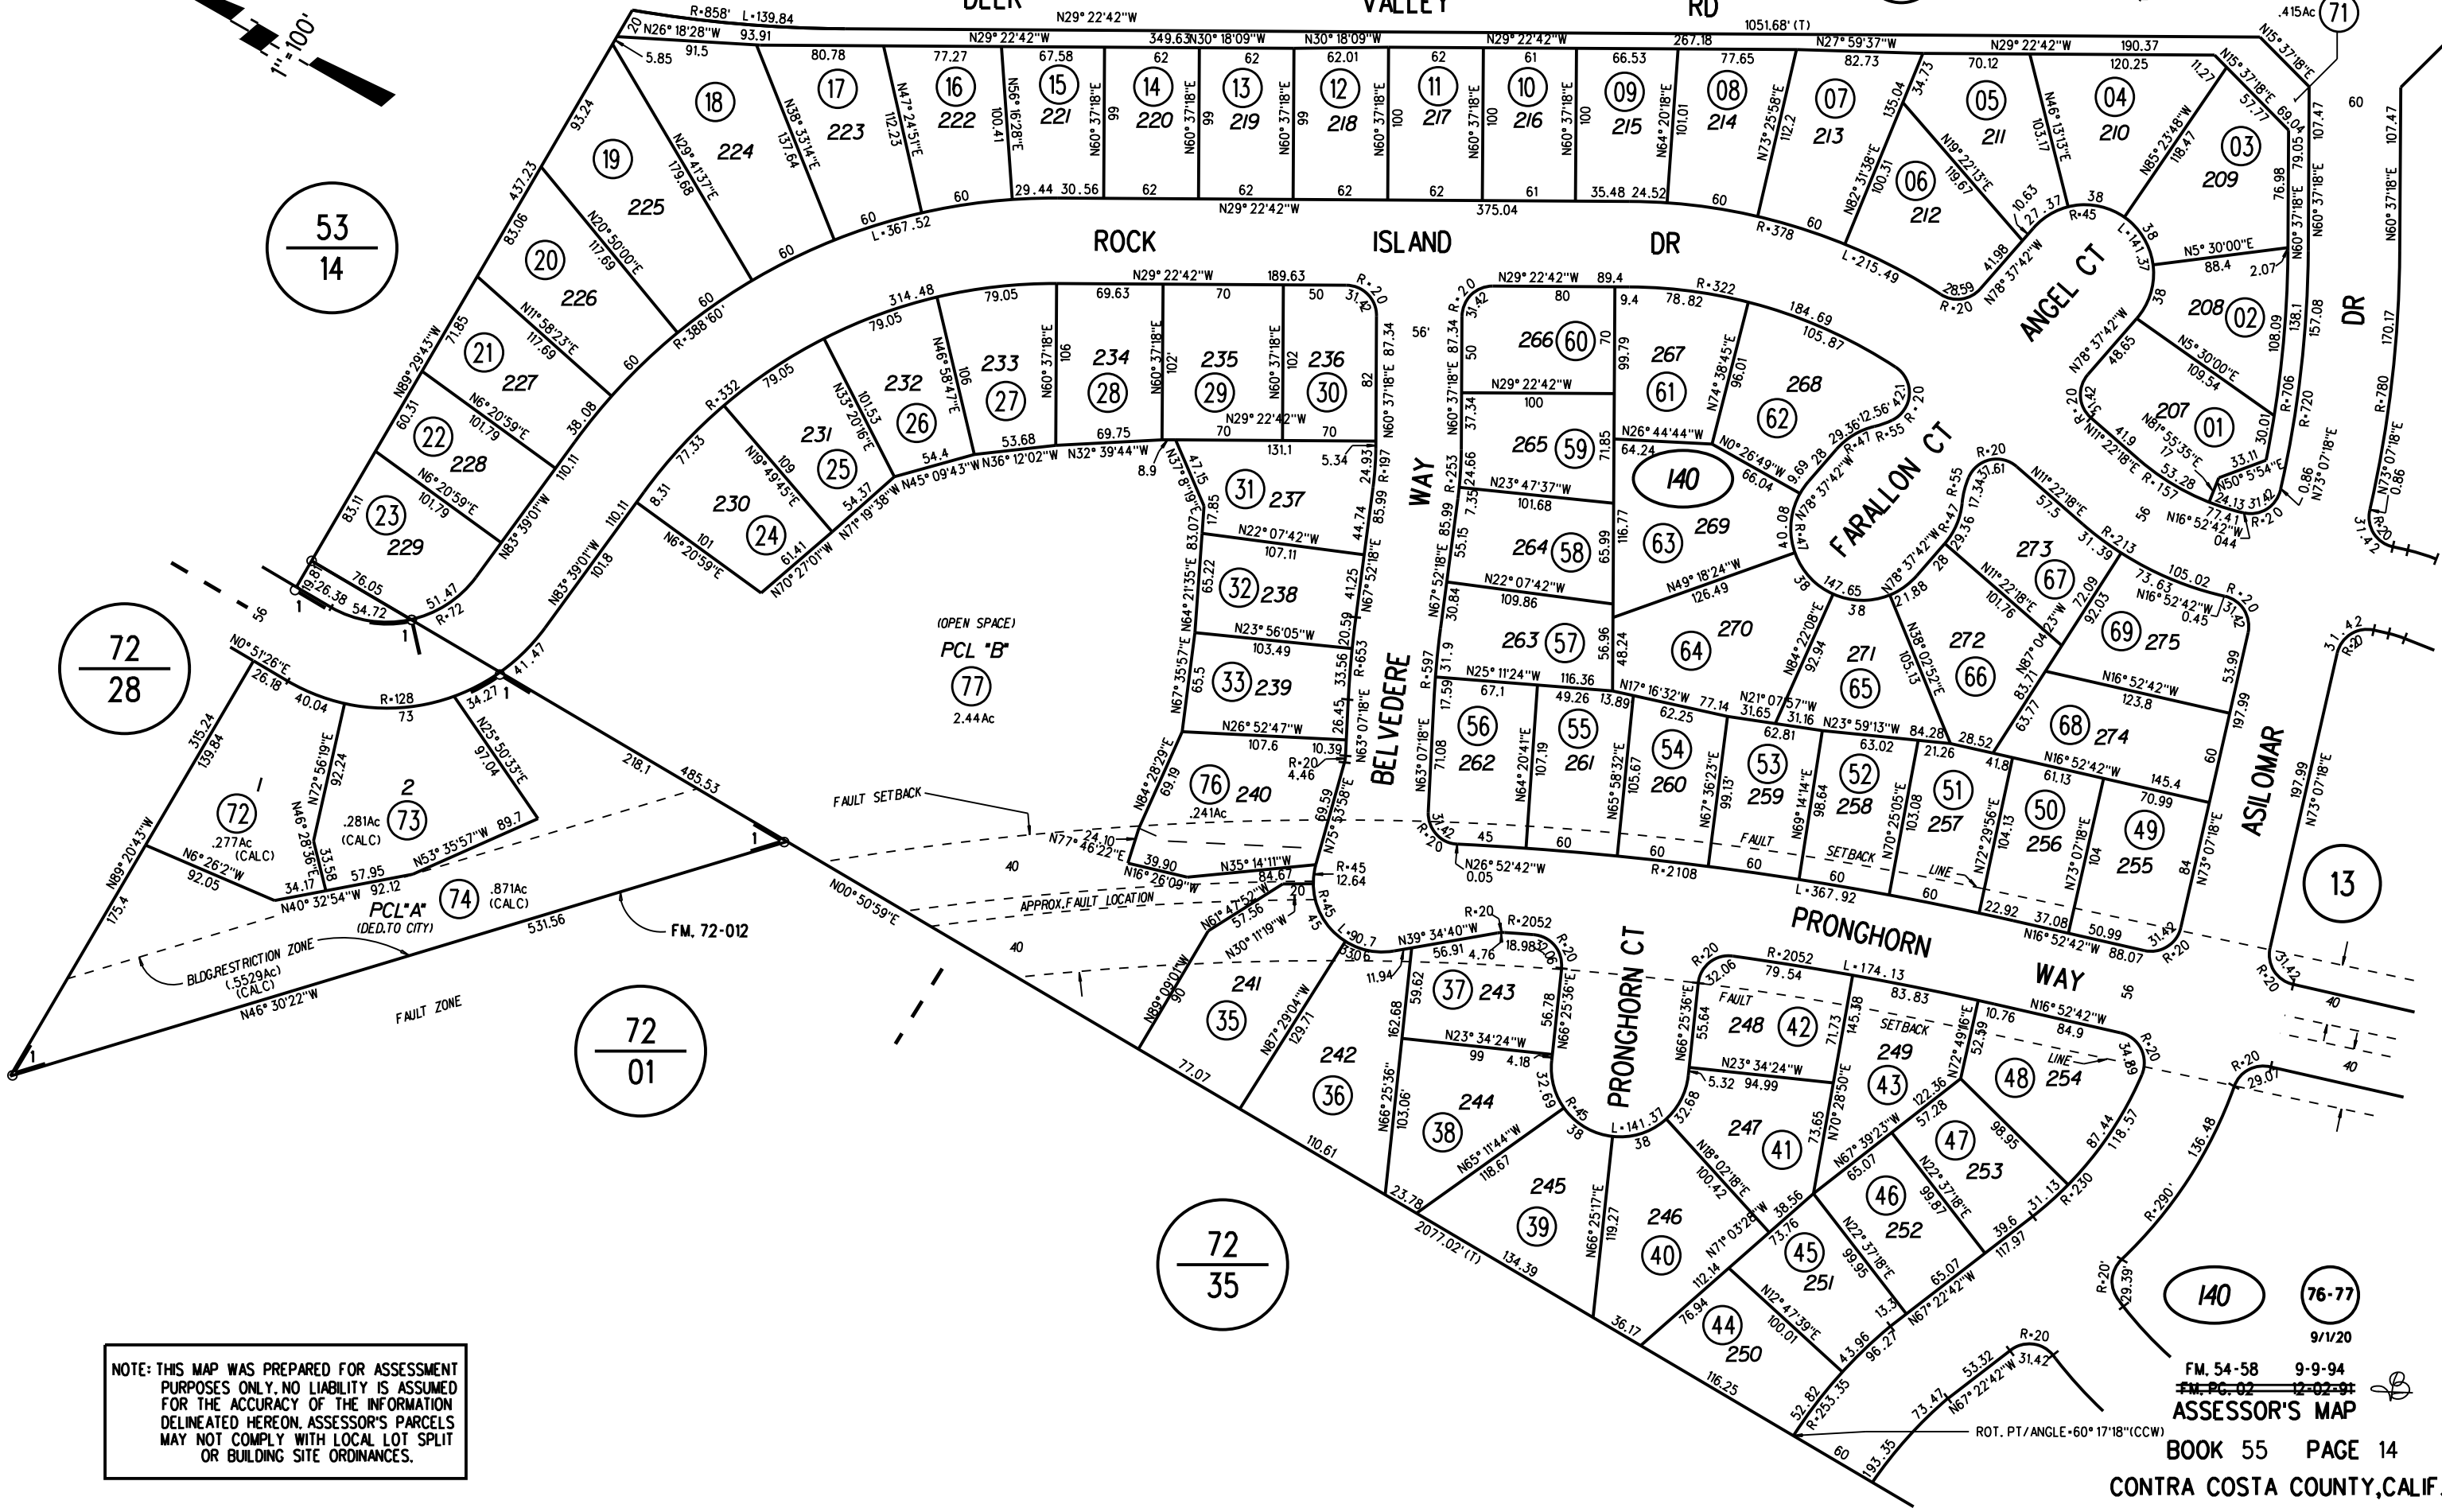

11

DEER VALLEY RD

ROCK ISLAND DR

BELVEDERE WAY

FARALLON CT

PRONGHORN CT

PRONGHORN WAY

ASILOMAR DR

ANGEL CT

NOTE: THIS MAP WAS PREPARED FOR ASSESSMENT PURPOSES ONLY. NO LIABILITY IS ASSUMED FOR THE ACCURACY OF THE INFORMATION DELINEATED HEREON. ASSESSOR'S PARCELS MAY NOT COMPLY WITH LOCAL LOT SPLIT OR BUILDING SITE ORDINANCES.