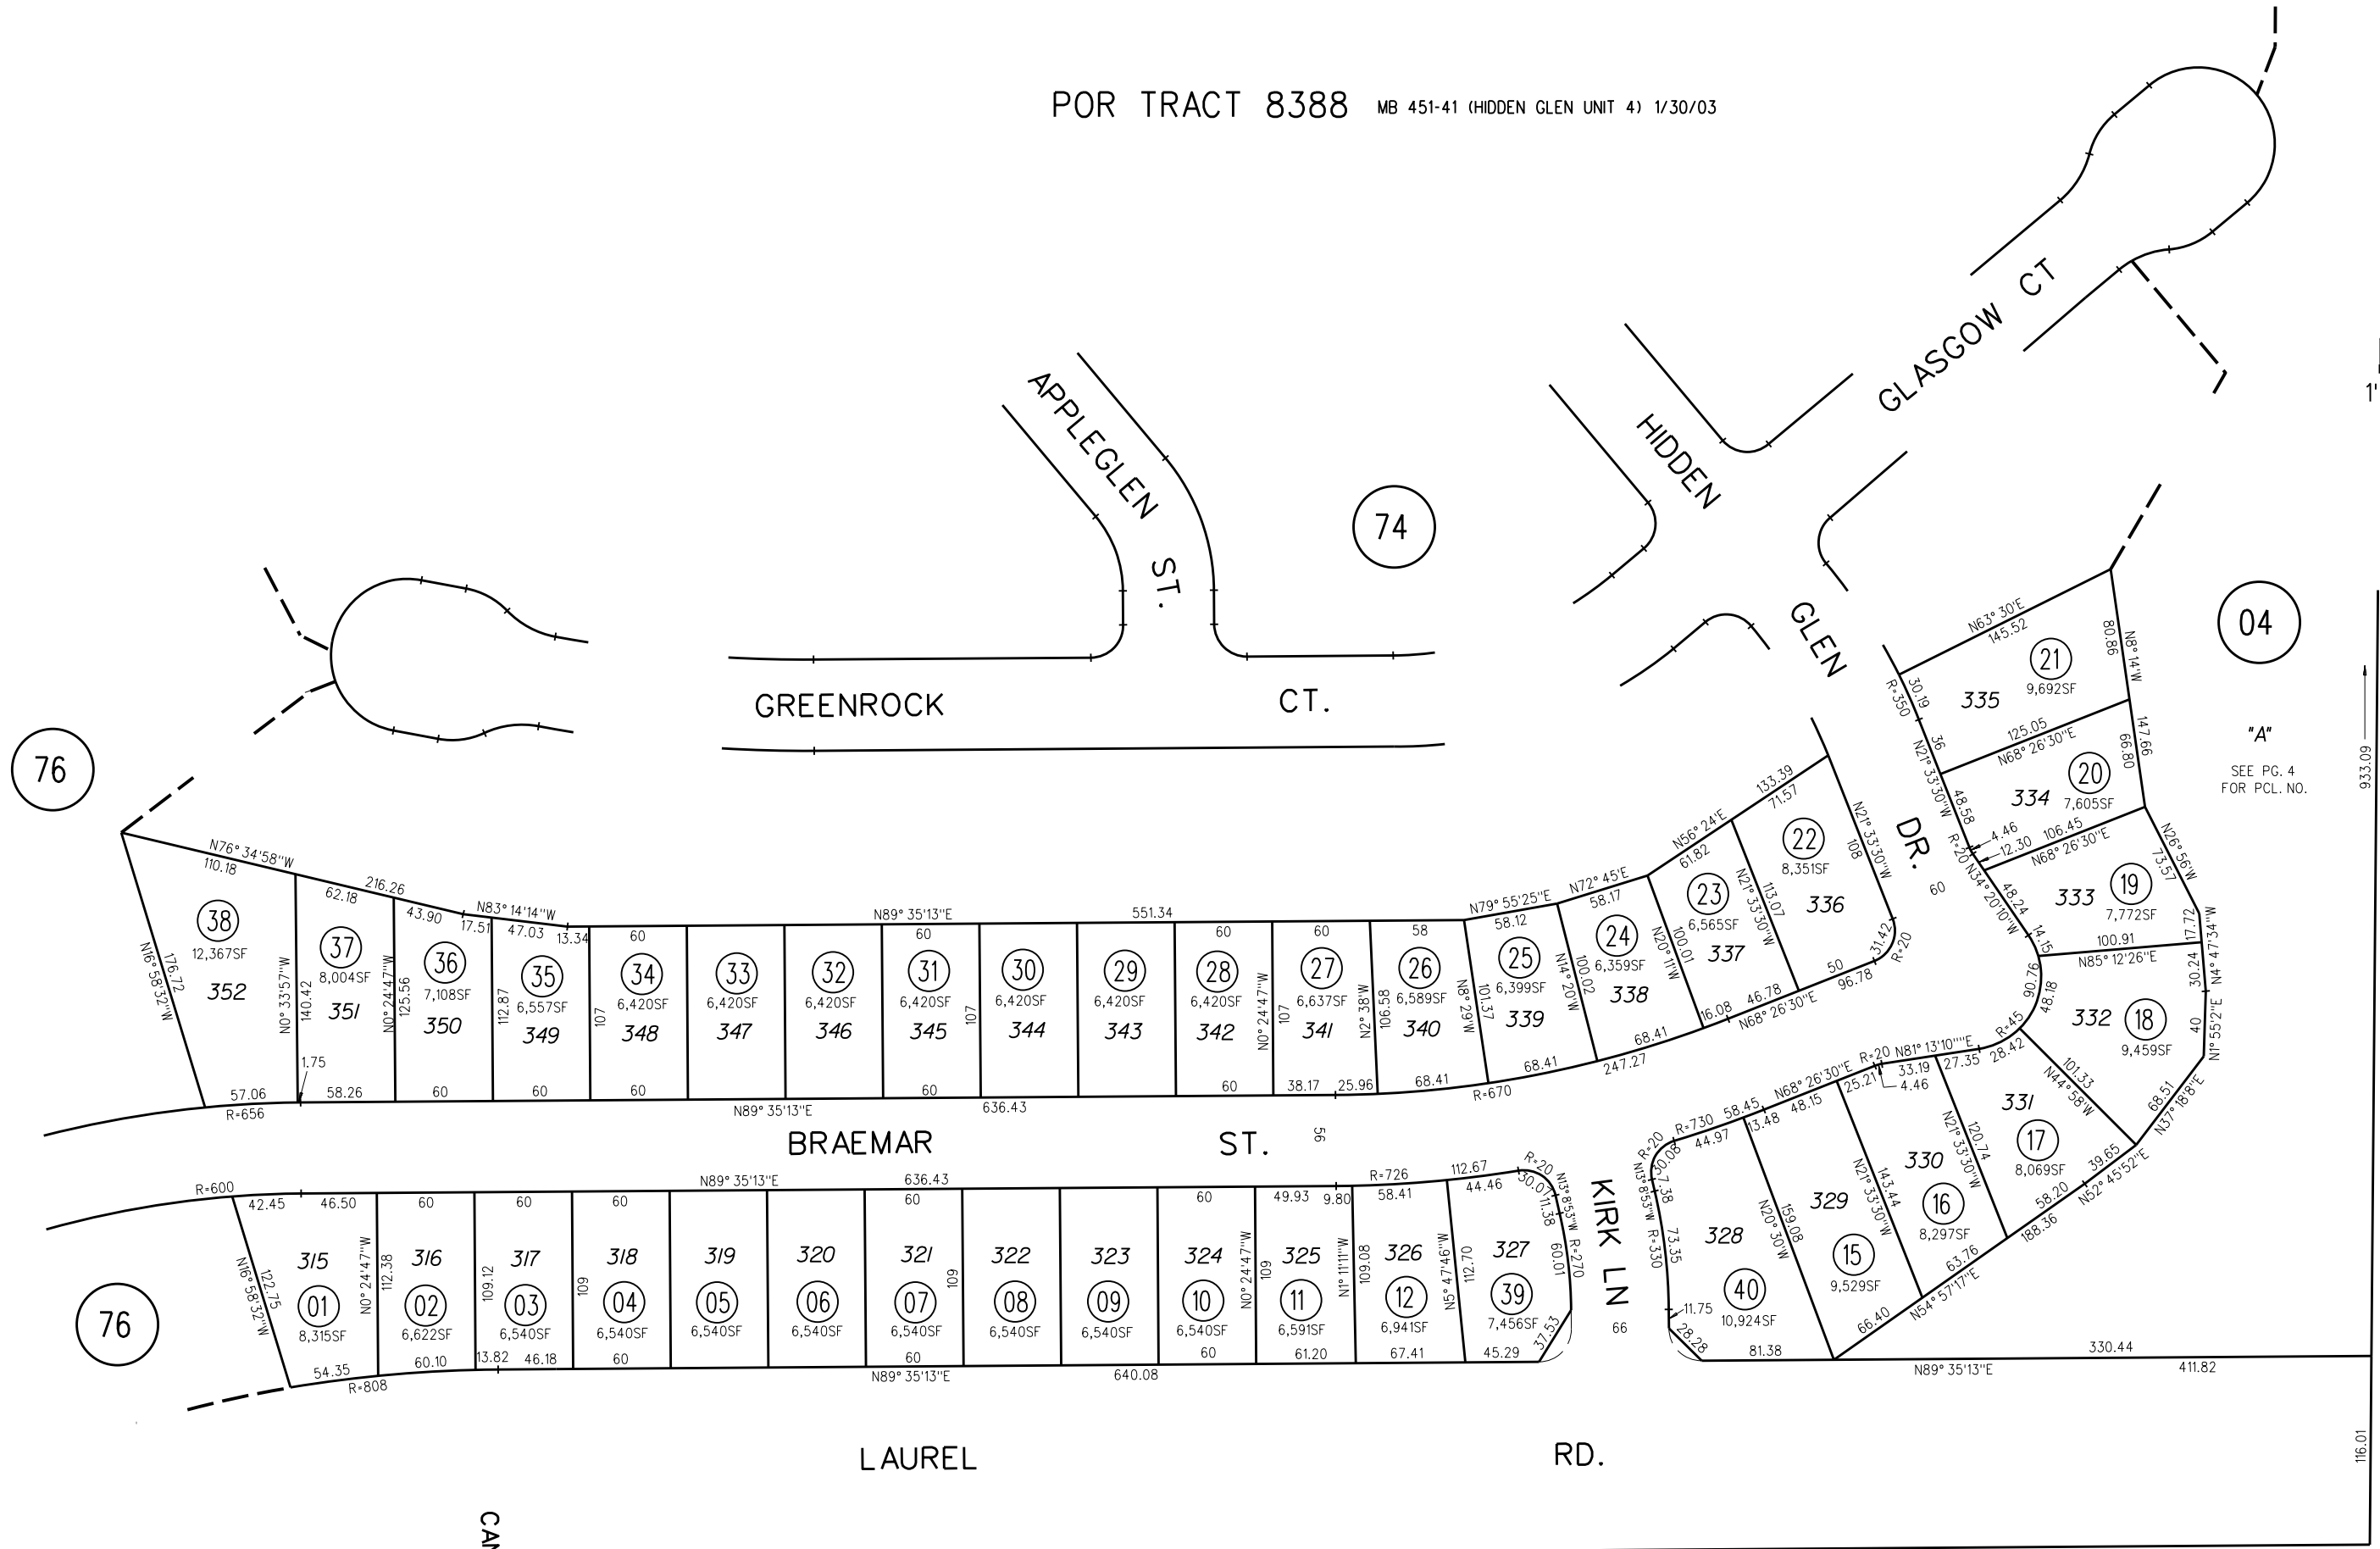

POR TRACT 8388 MB 451-41 (HIDDEN GLEN UNIT 4) 1/30/03

04  
"A"  
SEE PG. 4  
FOR PCL. NO.

06

76

76

NOTE: THIS MAP WAS PREPARED FOR ASSESSMENT PURPOSES ONLY. NO LIABILITY IS ASSUMED FOR THE ACCURACY OF THE INFORMATION DELINEATED HEREON. ASSESSOR'S PARCELS MAY NOT COMPLY WITH LOCAL LOT SPLIT OR BUILDING SITE ORDINANCES.

37

37

770

39.40  
09/03/14

CANADA VALLEY RD.

LAUREL RD.

KIRK LN

BRAEMAR ST.

GLASGOW CT

HIDDEN GLEN

HIDDEN GLEN

APPLEGLEN ST.

GREENROCK CT.