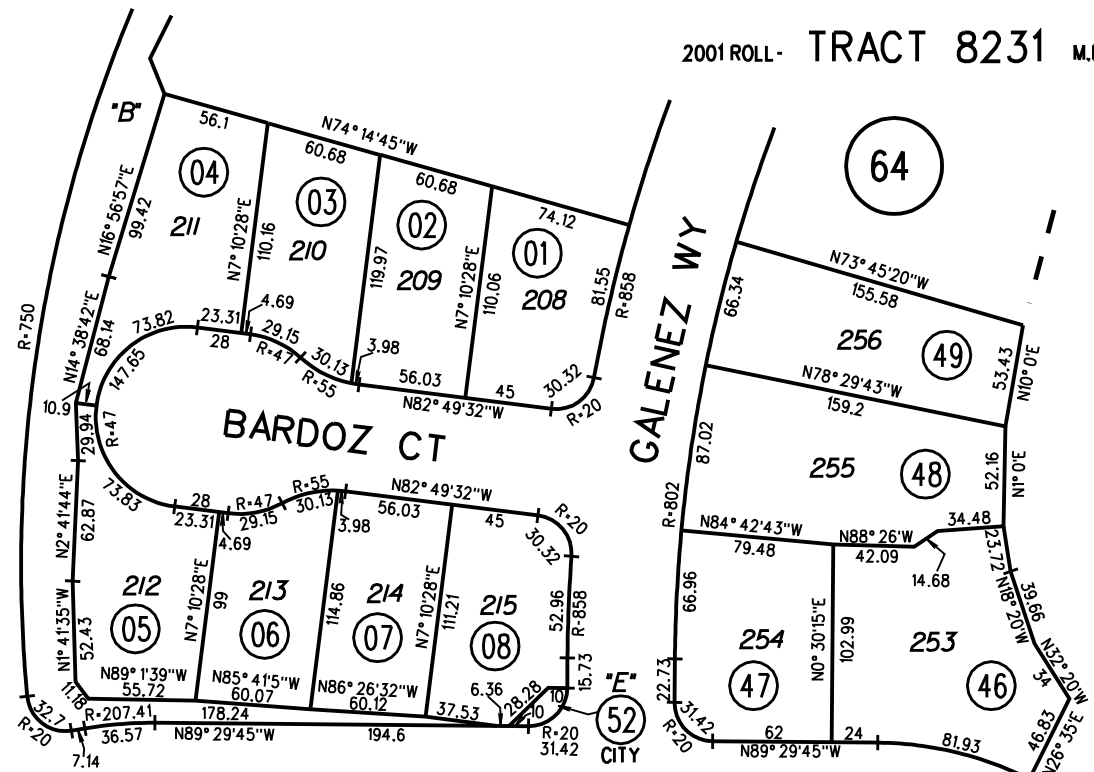

ROCKY POINT DR

52

DEER VALLEY RD

BARDOZ CT

GALENEZ WY

ROCKY POINT DR

GALENEZ WY

QUARTZ WY

QUARTZ CT

MICA CT

50 CITY

51 CITY

01

650

53

5/24/06

BK 55

NOTE: THIS MAP WAS PREPARED FOR ASSESSMENT PURPOSES ONLY. NO LIABILITY IS ASSUMED FOR THE ACCURACY OF THE INFORMATION DELINEATED HEREON. ASSESSOR'S PARCELS MAY NOT COMPLY WITH LOCAL LOT SPLIT OR BUILDING SITE ORDINANCES.