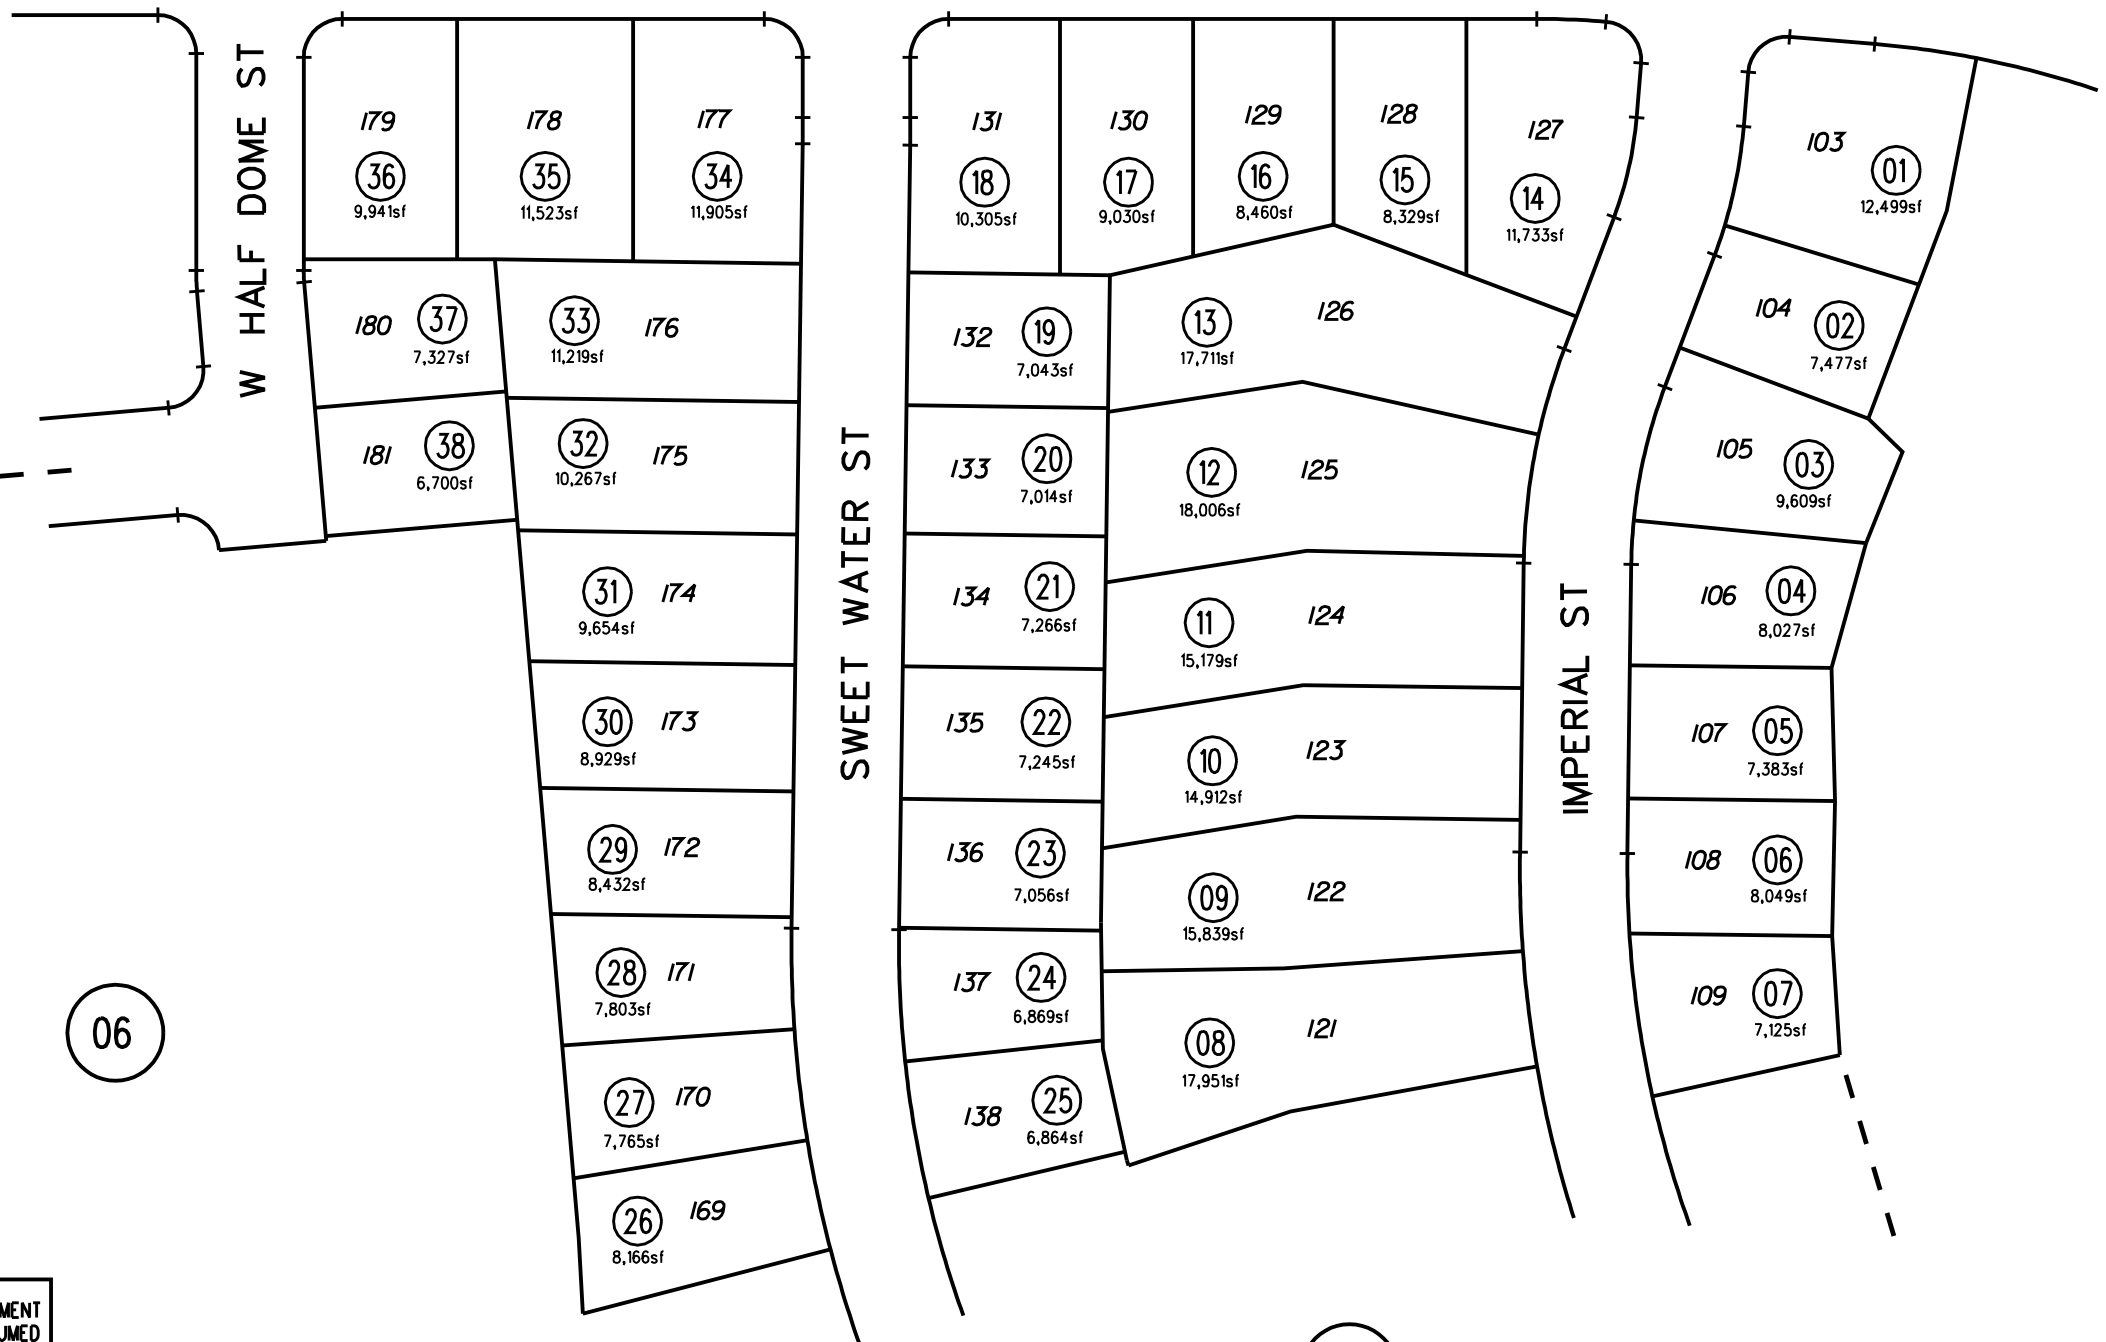

HWY 4 BYPASS

06

52

LE CONTE CIR

49

06

510

50

NOTE: THIS MAP WAS PREPARED FOR ASSESSMENT PURPOSES ONLY. NO LIABILITY IS ASSUMED FOR THE ACCURACY OF THE INFORMATION DELINEATED HEREON. ASSESSOR'S PARCELS MAY NOT COMPLY WITH LOCAL LOT SPLIT OR BUILDING SITE ORDINANCES.