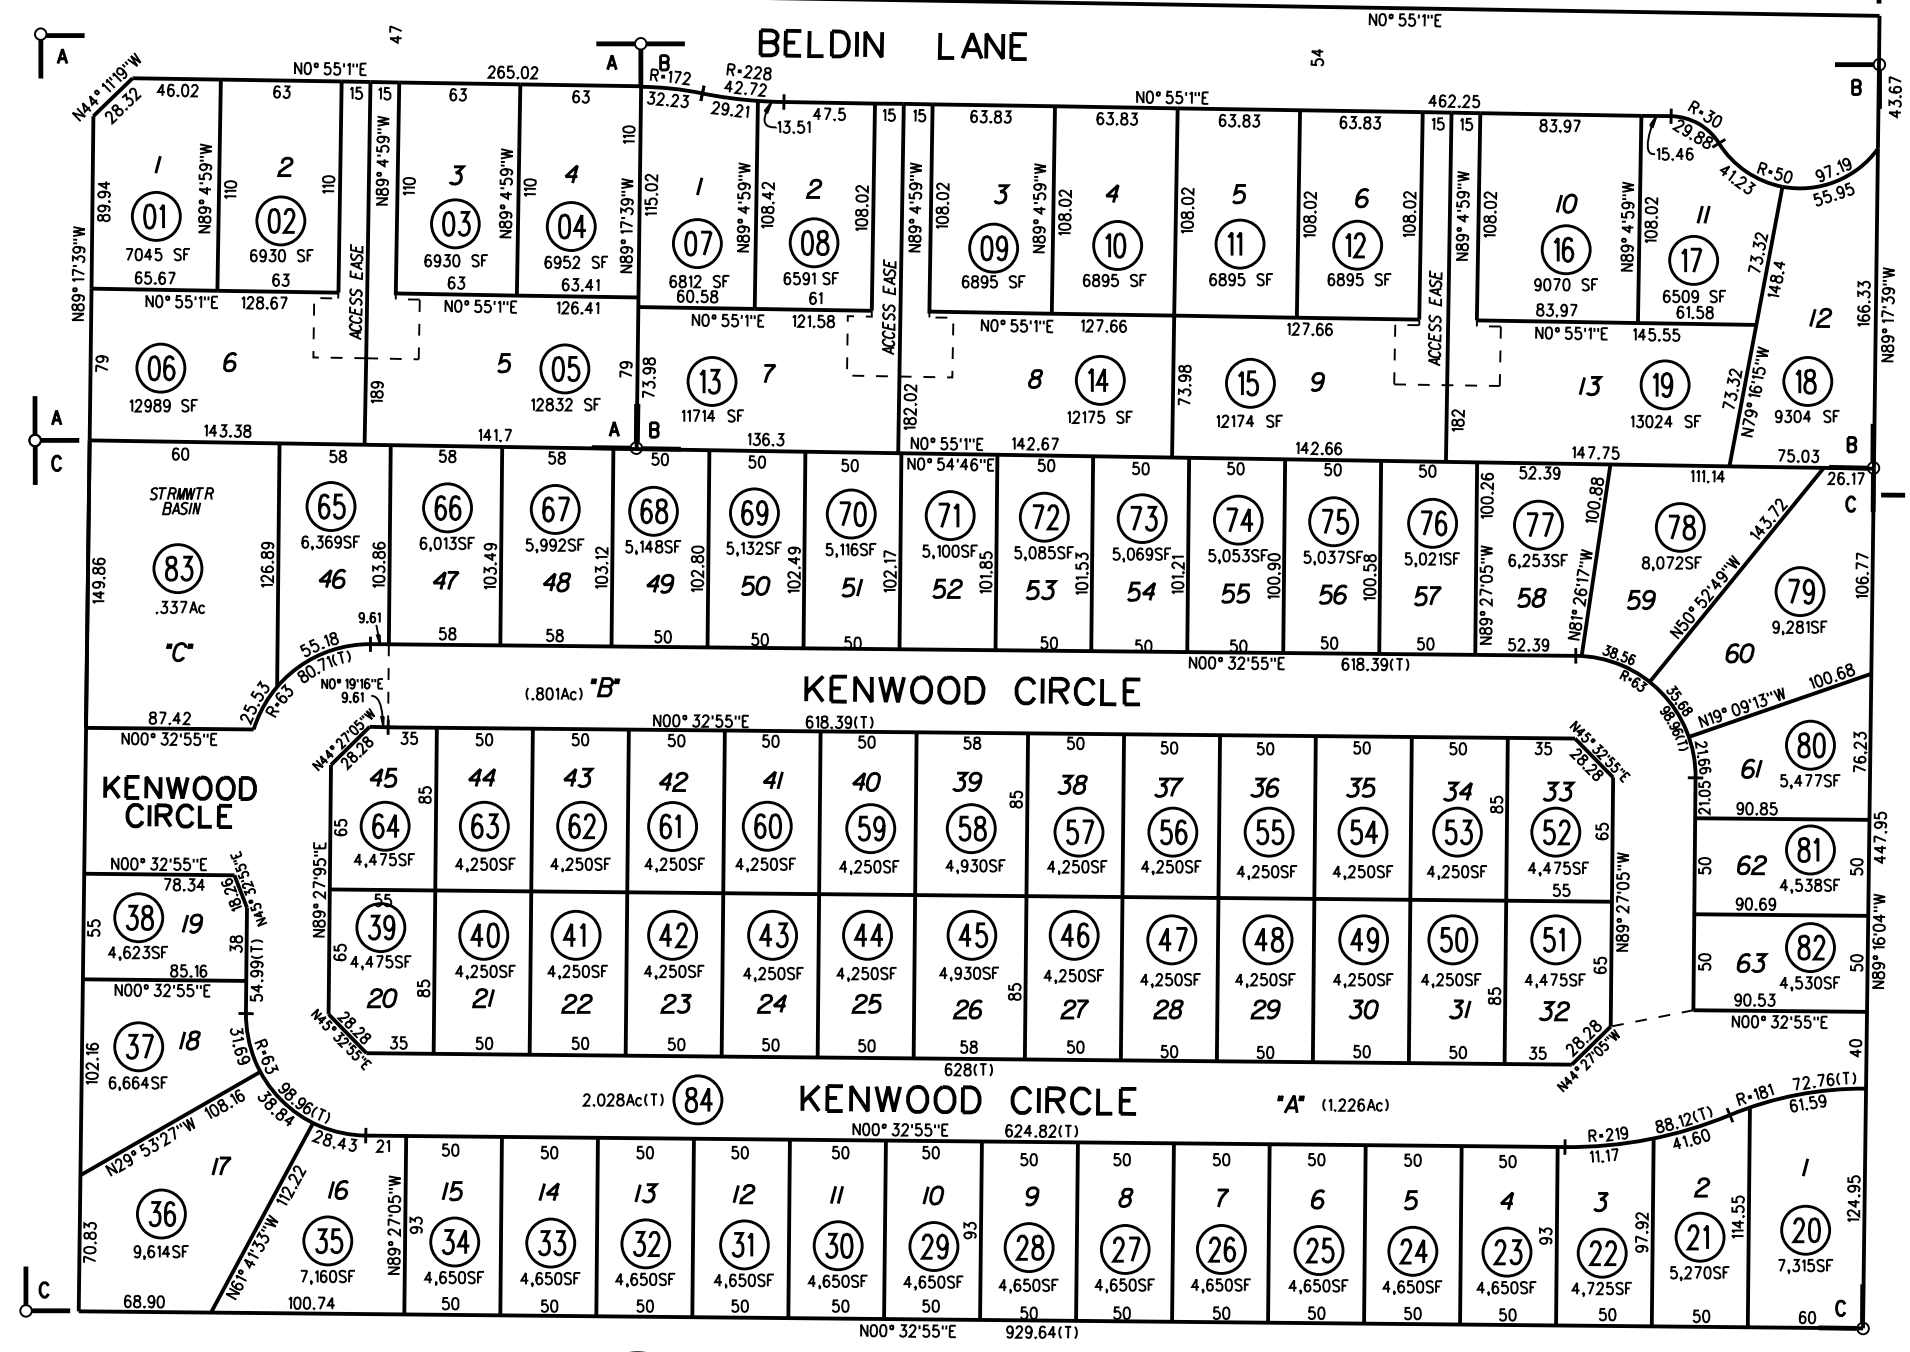

A- 2007 ROLL - TRACT 8823 MB 489-34 3/27/06
 B- 2007 ROLL - TRACT 8843 MB 489-37 3/27/06
 C- 2021 ROLL - TRACT 9507 MB 544-1 (THE VINES) 10/29/20

10

BK
37

OAKLEY ROAD

KELSEY LN

24

22

340

TR
9507
11/24/20

10

NOTE: THIS MAP WAS PREPARED FOR ASSESSMENT PURPOSES ONLY. NO LIABILITY IS ASSUMED FOR THE ACCURACY OF THE INFORMATION DELINEATED HEREON. ASSESSOR'S PARCELS MAY NOT COMPLY WITH LOCAL LOT SPLIT OR BUILDING SITE ORDINANCES.