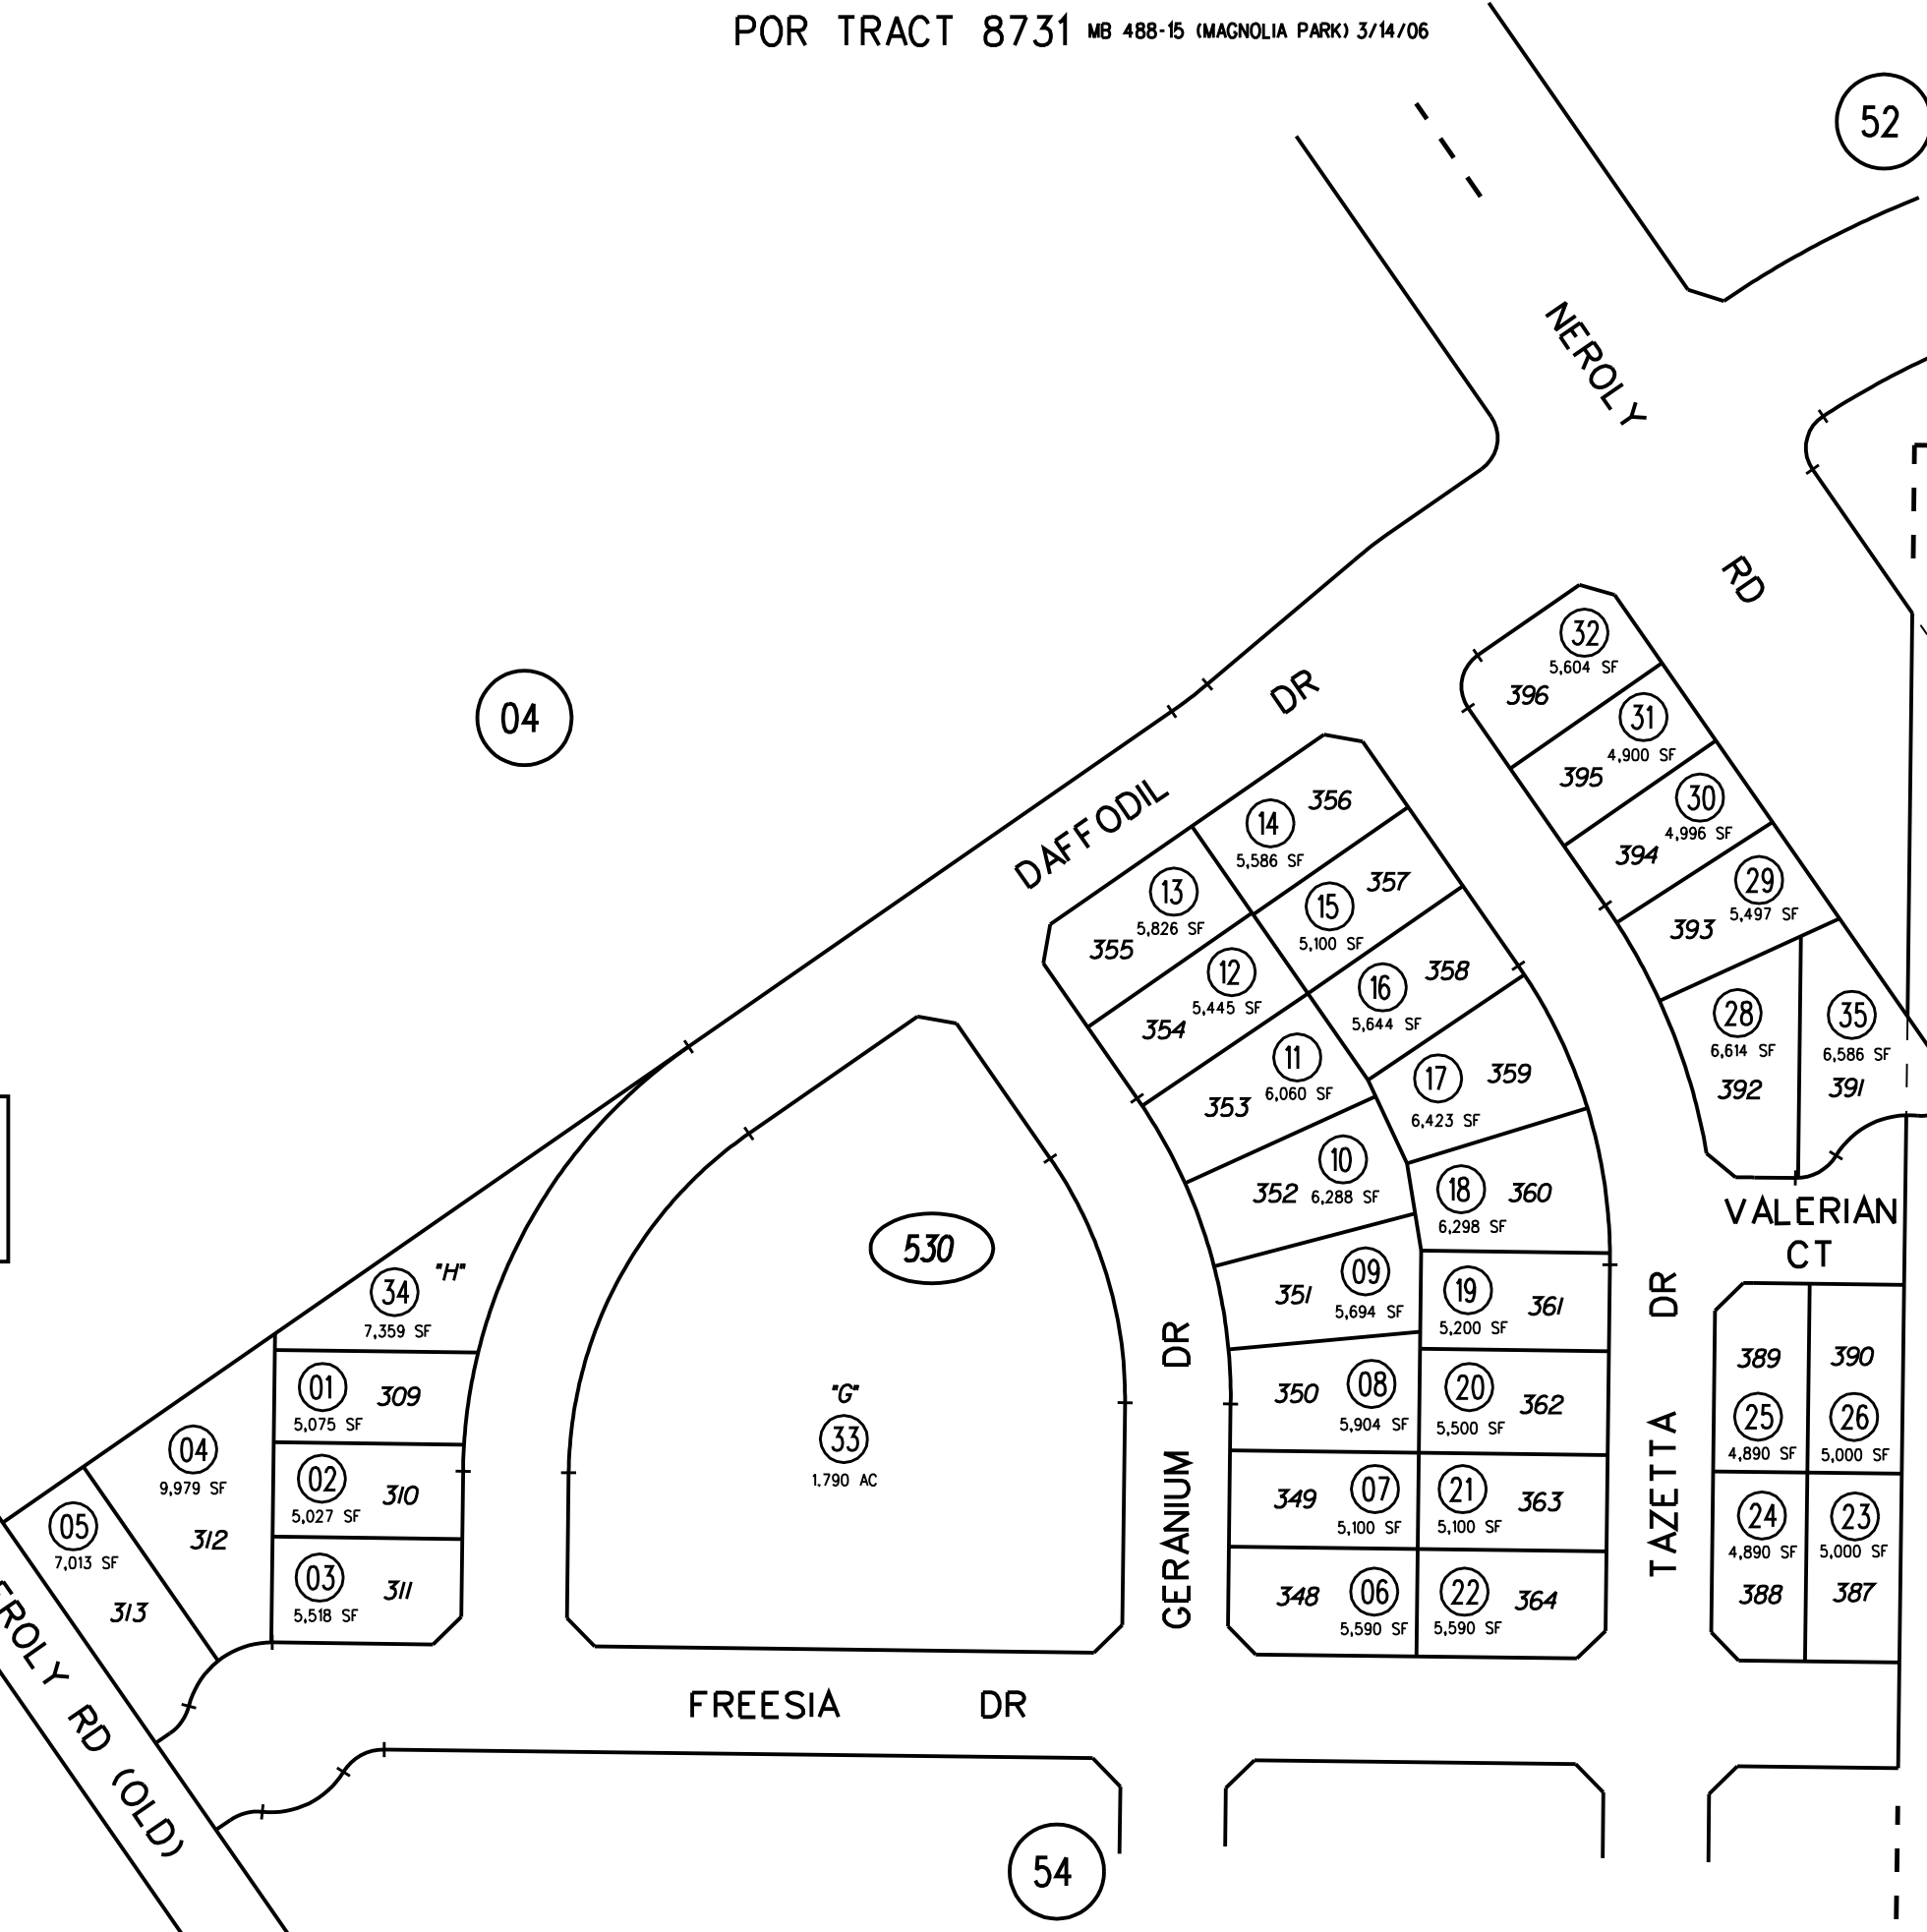

POR TRACT 8731 MB 488-15 (MAGNOLIA PARK) 3/14/06

NOTE: THIS MAP WAS PREPARED FOR ASSESSMENT PURPOSES ONLY. NO LIABILITY IS ASSUMED FOR THE ACCURACY OF THE INFORMATION DELINEATED HEREON. ASSESSOR'S PARCELS MAY NOT COMPLY WITH LOCAL LOT SPLIT OR BUILDING SITE ORDINANCES.

BK
19

UNION PACIFIC RR
NEROLY RD (OLD)

TR 9199
PCL B
FROM
PG 60

530 34
12/28/10