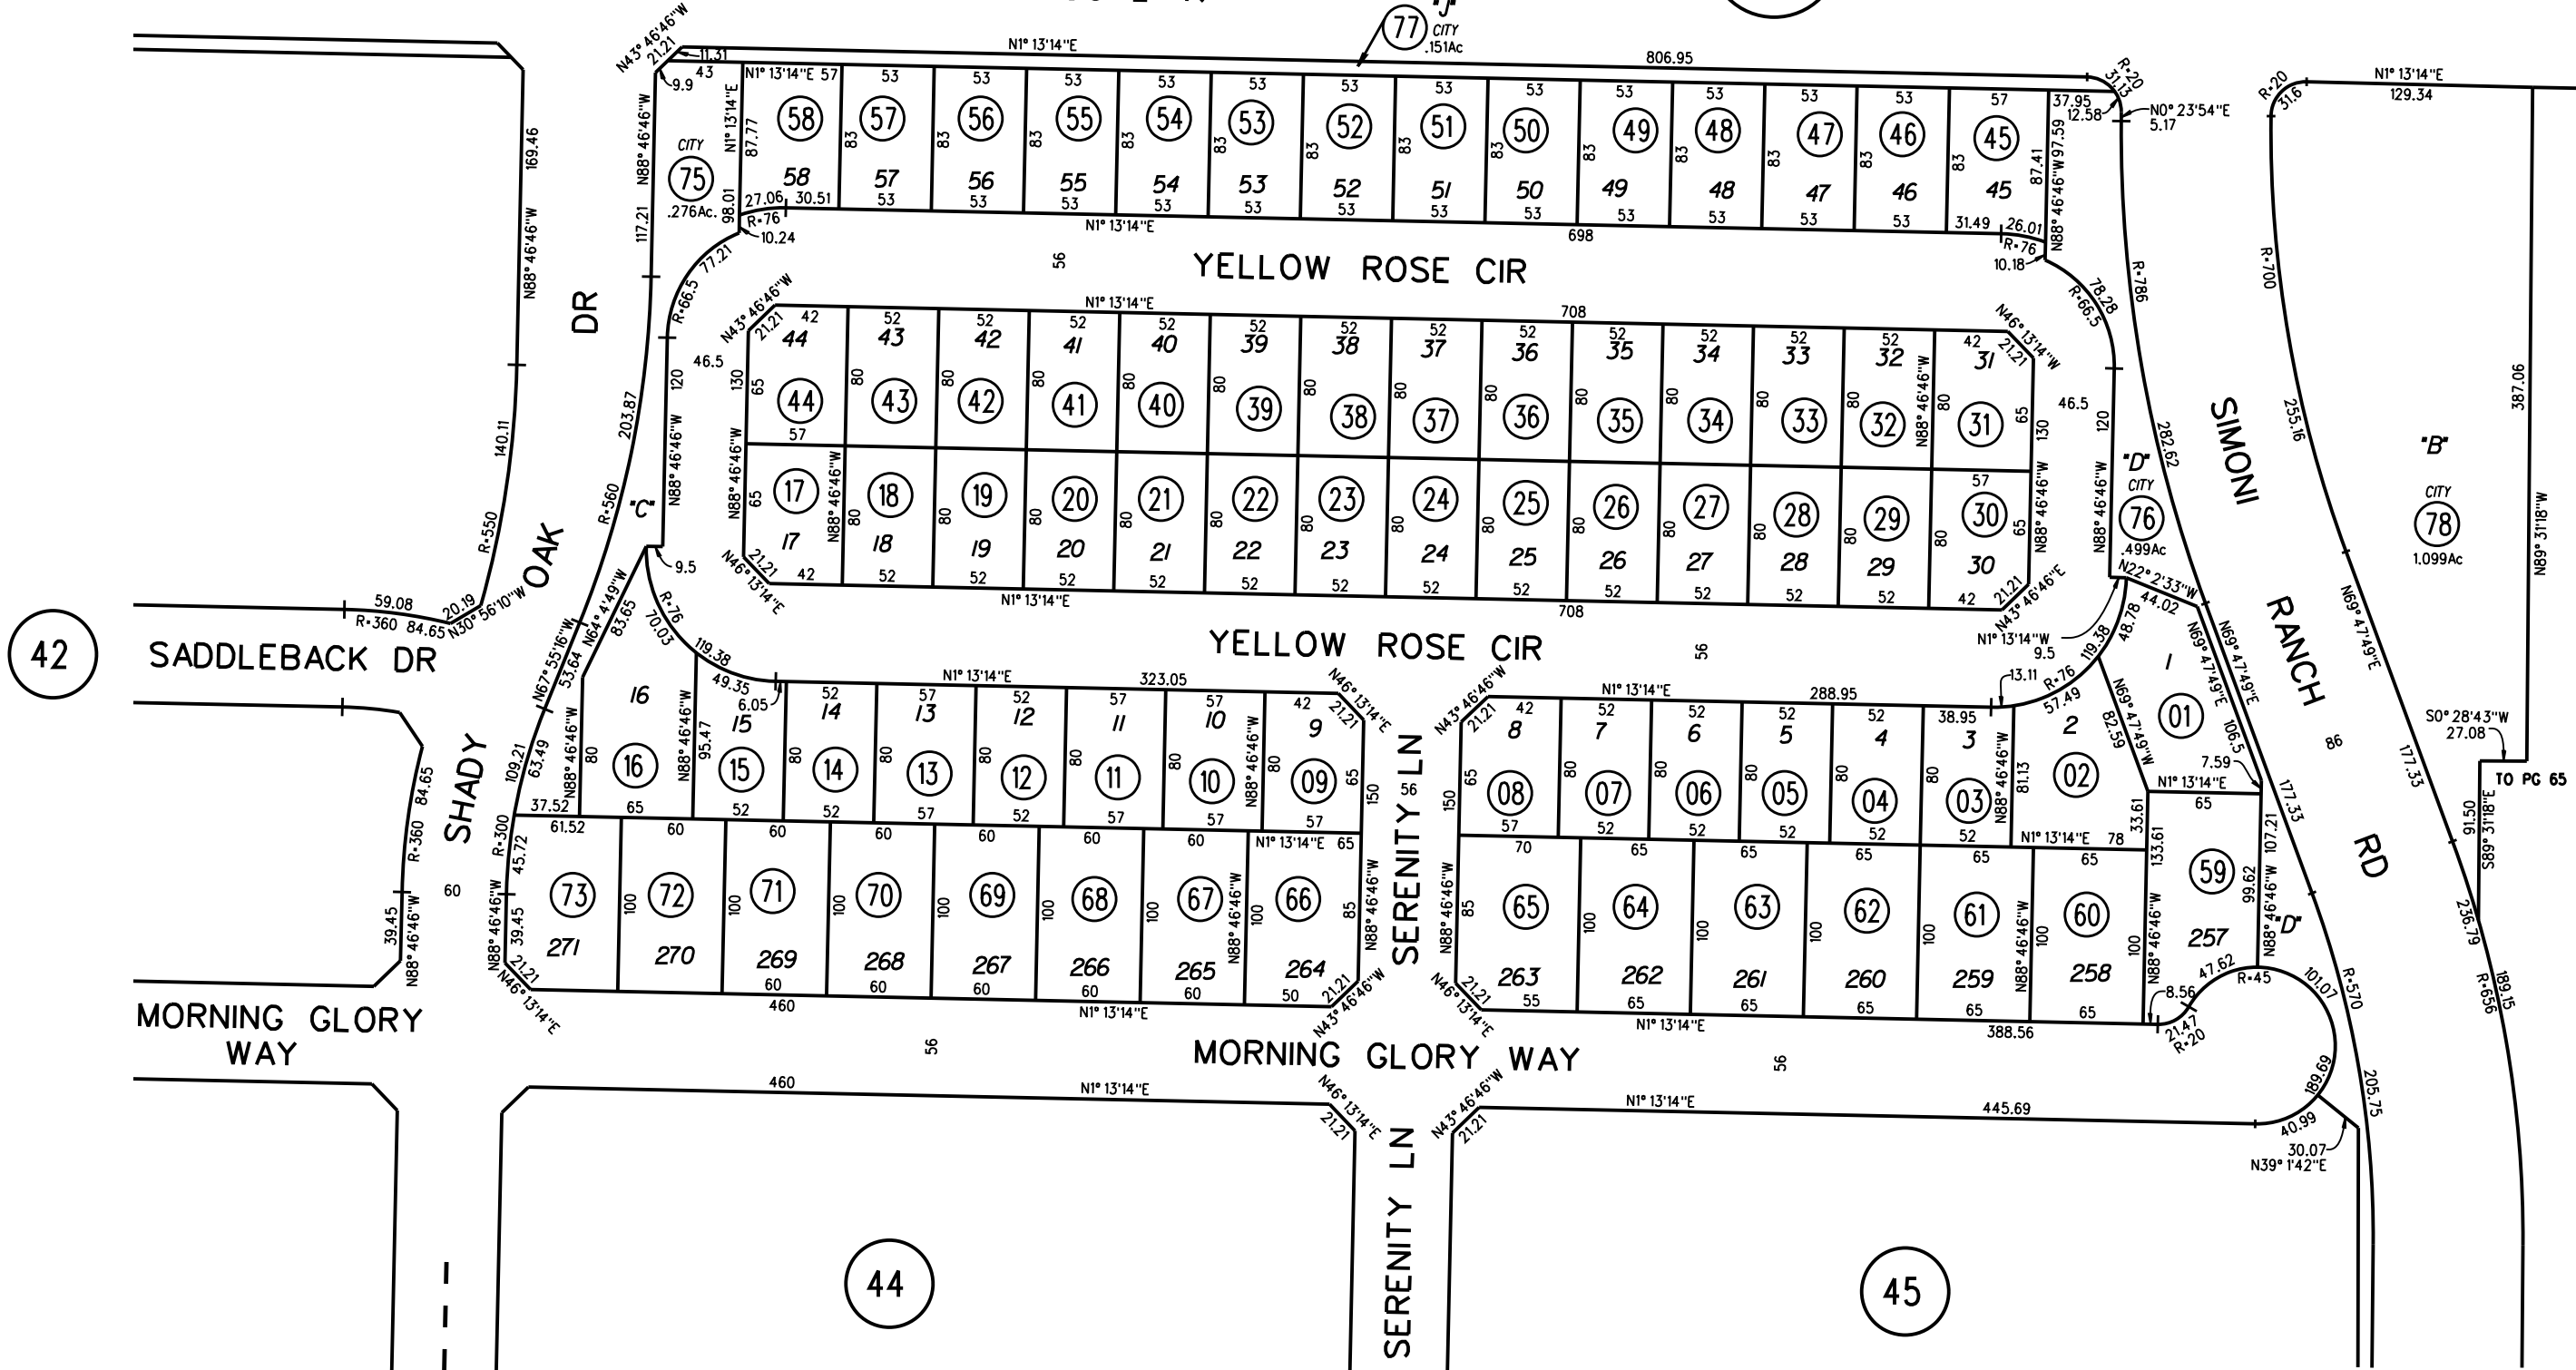

BK
33

MAIN ST (STATE ROUTE 4)

42

65

44

45

410

1/14/2020

NOTE: THIS MAP WAS PREPARED FOR ASSESSMENT PURPOSES ONLY. NO LIABILITY IS ASSUMED FOR THE ACCURACY OF THE INFORMATION DELINEATED HEREON. ASSESSOR'S PARCELS MAY NOT COMPLY WITH LOCAL LOT SPLIT OR BUILDING SITE ORDINANCES.