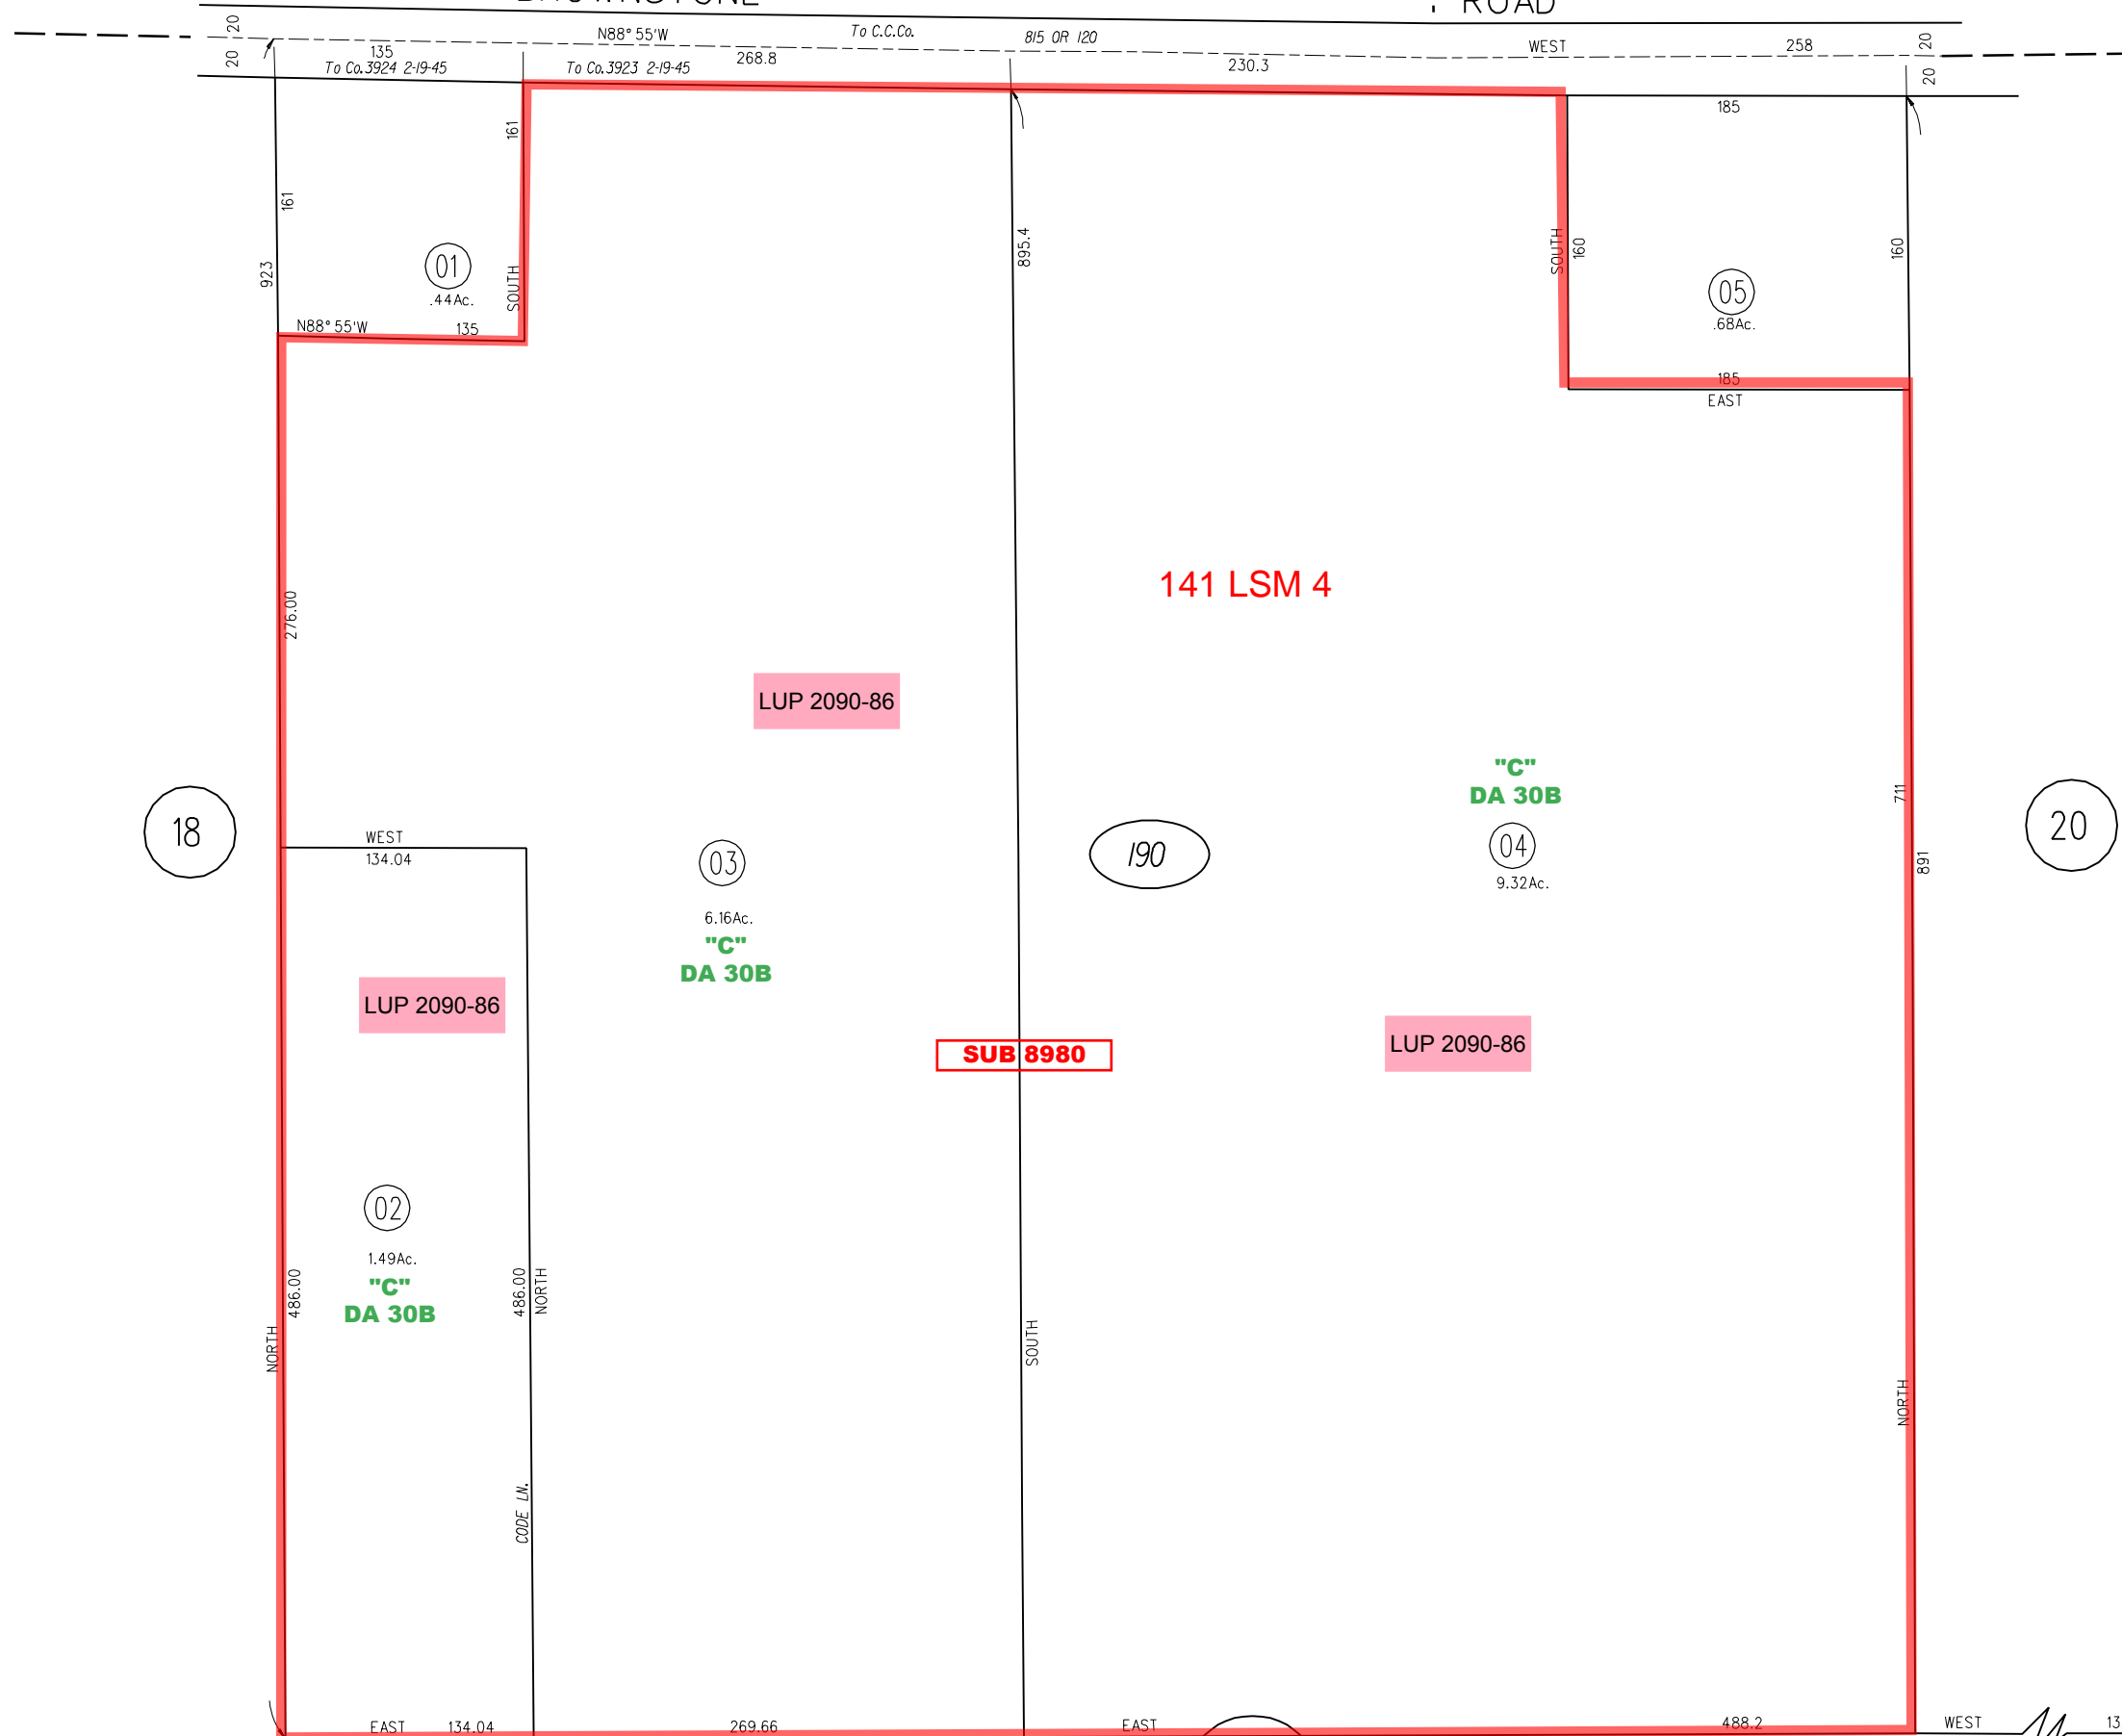

22

21

BROWNSTONE

ROAD

18

190

20

PB  
18

SE COR SEC 36

190

1961 ROLL  
ASSESSOR'S MAP  
BOOK 34 PAGE 19

104-12 CONTRA COSTA COUNTY, CALIF.