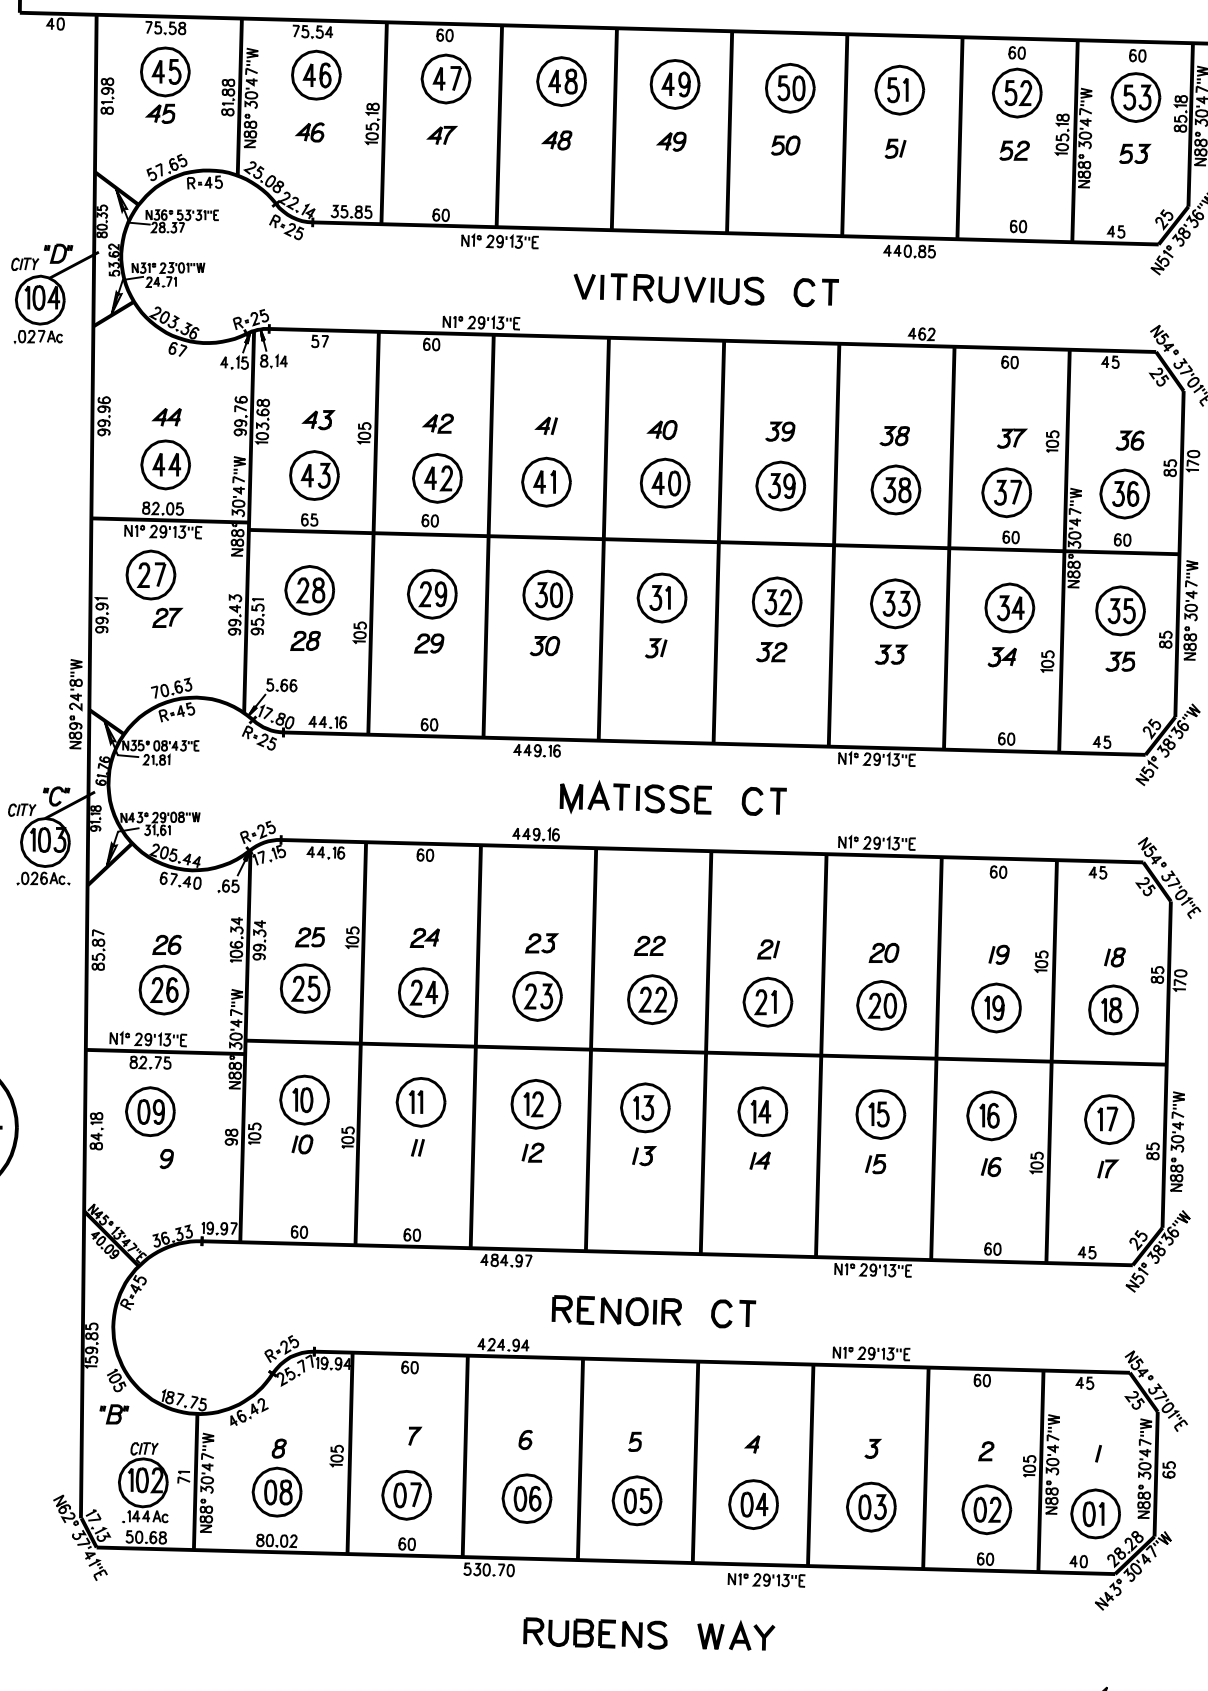

19

CYPRESS RD
BK 37

NOTE: THIS MAP WAS PREPARED FOR ASSESSMENT PURPOSES ONLY. NO LIABILITY IS ASSUMED FOR THE ACCURACY OF THE INFORMATION DELINEATED HEREON. ASSESSOR'S PARCELS MAY NOT COMPLY WITH LOCAL LOT SPLIT OR BUILDING SITE ORDINANCES.

FRANK HENGEL WAY

BK 37

02

28

01

430

39

CITY 101
1.991Ac

CITY 104
.027Ac

CITY 103
.026Ac

CITY 102
.144Ac
50.68