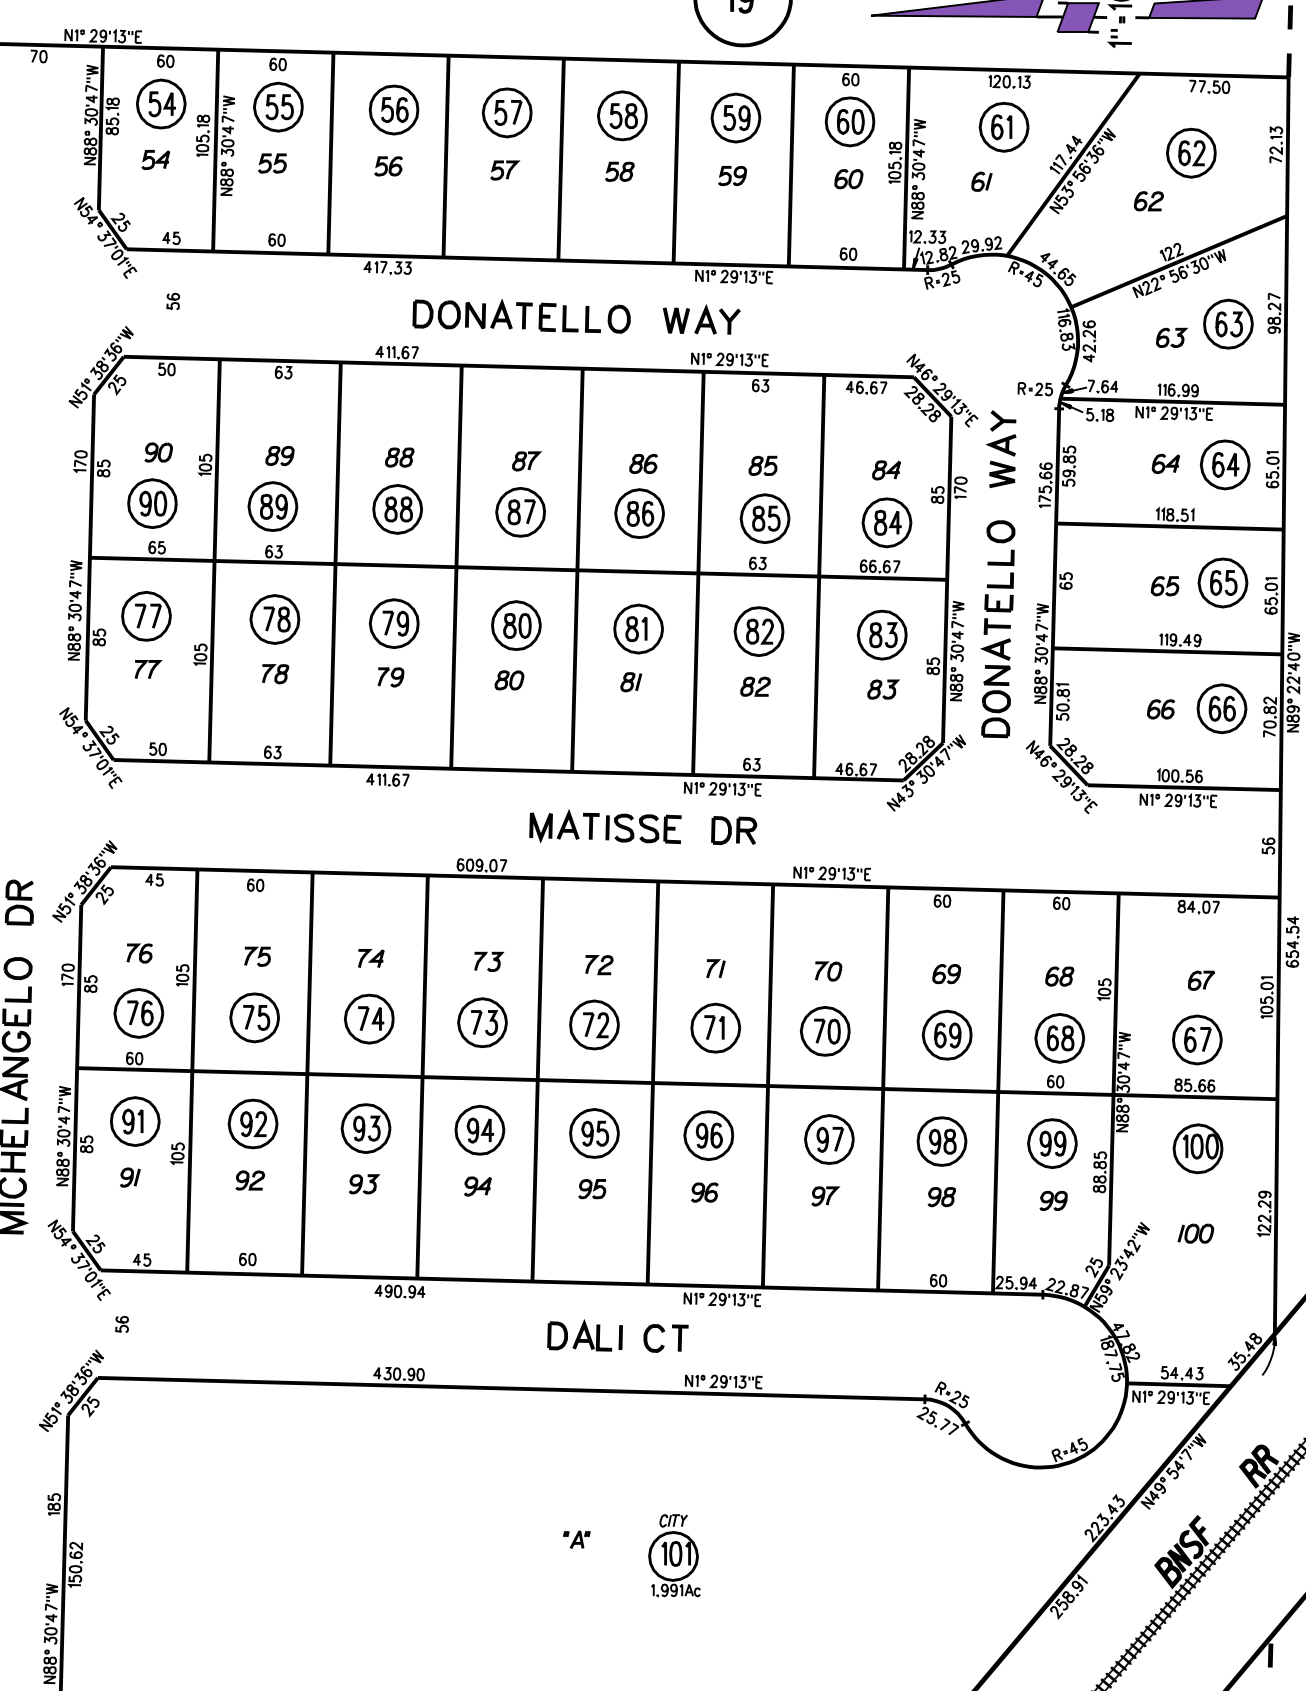

19

CYPRESS RD
BK 37

NOTE: THIS MAP WAS PREPARED FOR ASSESSMENT PURPOSES ONLY. NO LIABILITY IS ASSUMED FOR THE ACCURACY OF THE INFORMATION DELINEATED HEREON. ASSESSOR'S PARCELS MAY NOT COMPLY WITH LOCAL LOT SPLIT OR BUILDING SITE ORDINANCES.

FRANK HENGEL WAY

BK 37

02

28

01

430

39

CITY 101
1.991Ac

CITY 104
.027Ac

CITY 103
.026Ac

CITY 102
.144Ac
50.68