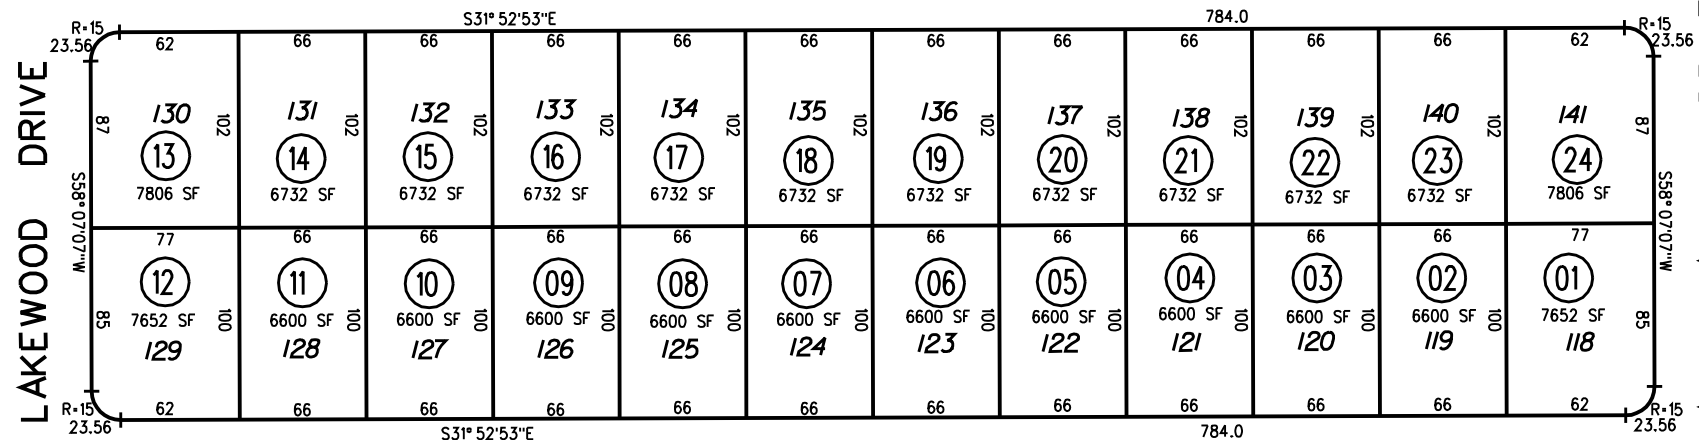

37

POPLAR DRIVE

MAPLE DRIVE

LAKEWOOD DRIVE

PARK PLACE DRIVE

41

44

42

430

NOTE: THIS MAP WAS PREPARED FOR ASSESSMENT PURPOSES ONLY. NO LIABILITY IS ASSUMED FOR THE ACCURACY OF THE INFORMATION DELINEATED HEREON. ASSESSOR'S PARCELS MAY NOT COMPLY WITH LOCAL LOT SPLIT OR BUILDING SITE ORDINANCES.