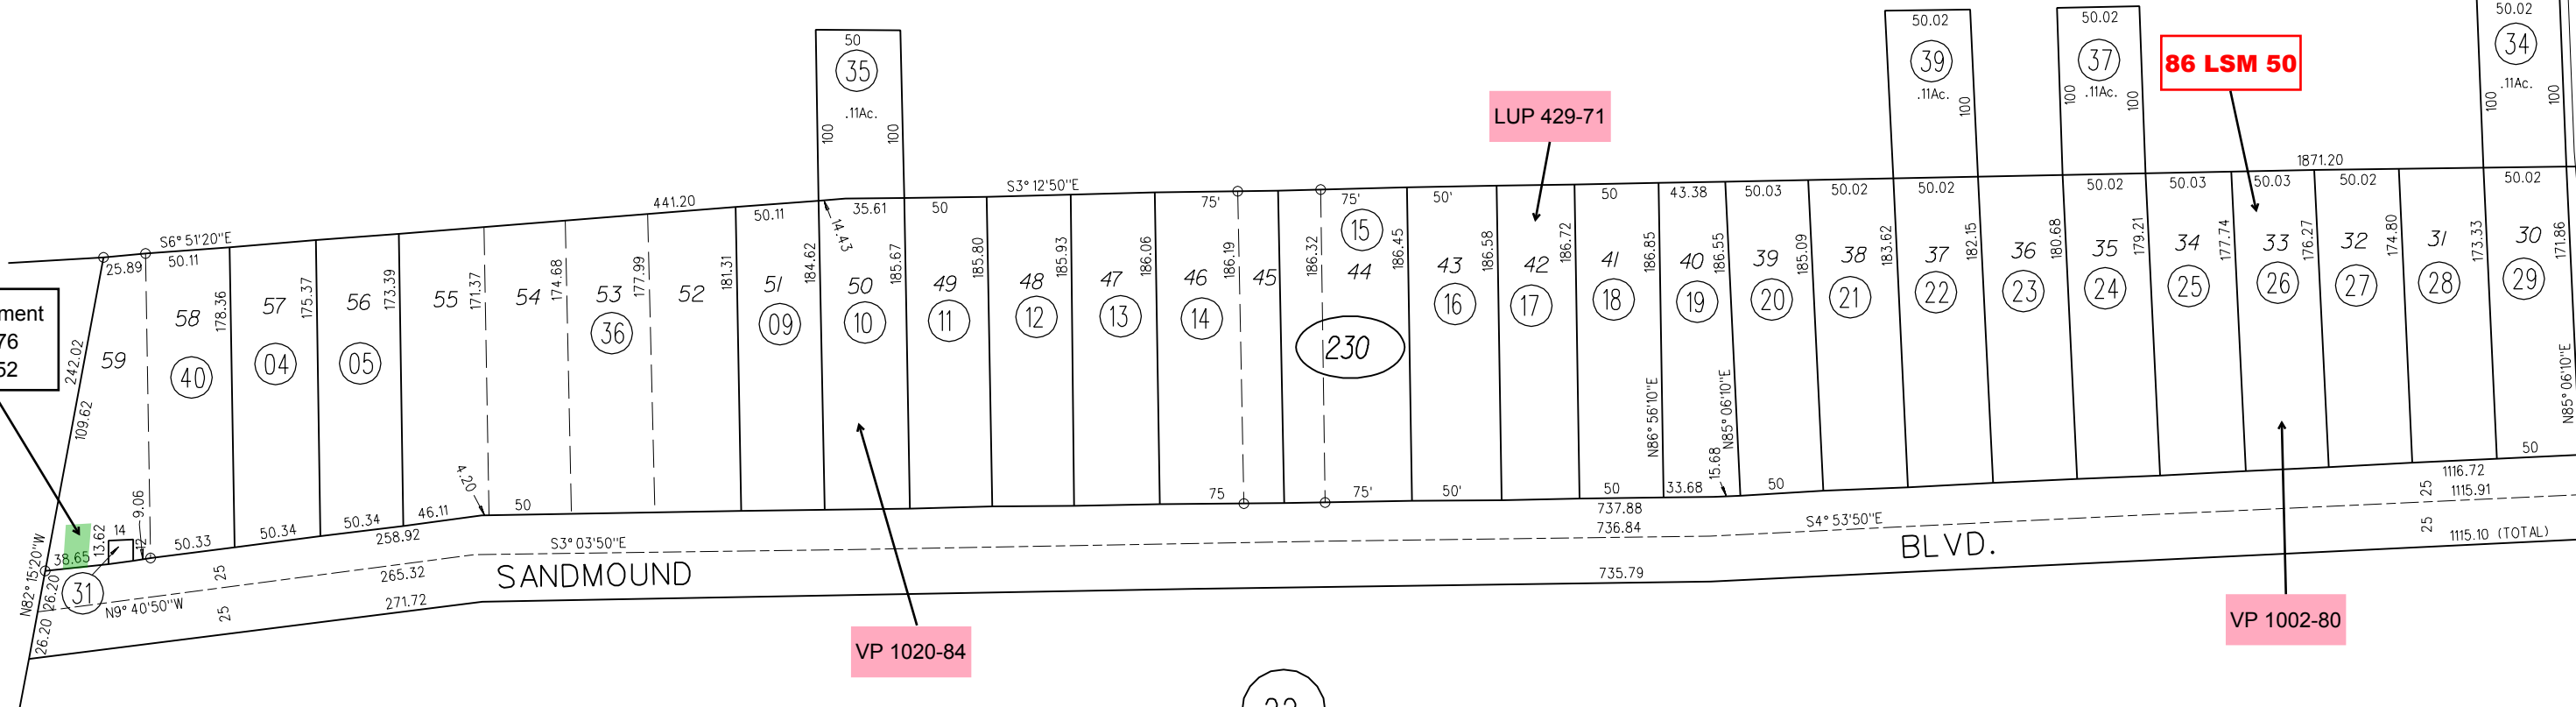

SANDMOUND TRACT
M.B.40-8

TAX CODE AREA

P.B.
23

24

SANDMOUND

SLOUGH

Grant of Easement
REC. 7/27/76
7971 OR 952

20

86 LSM 50

LUP 429-71

VP 1002-80

VP 1020-84

22

230

9-29-83