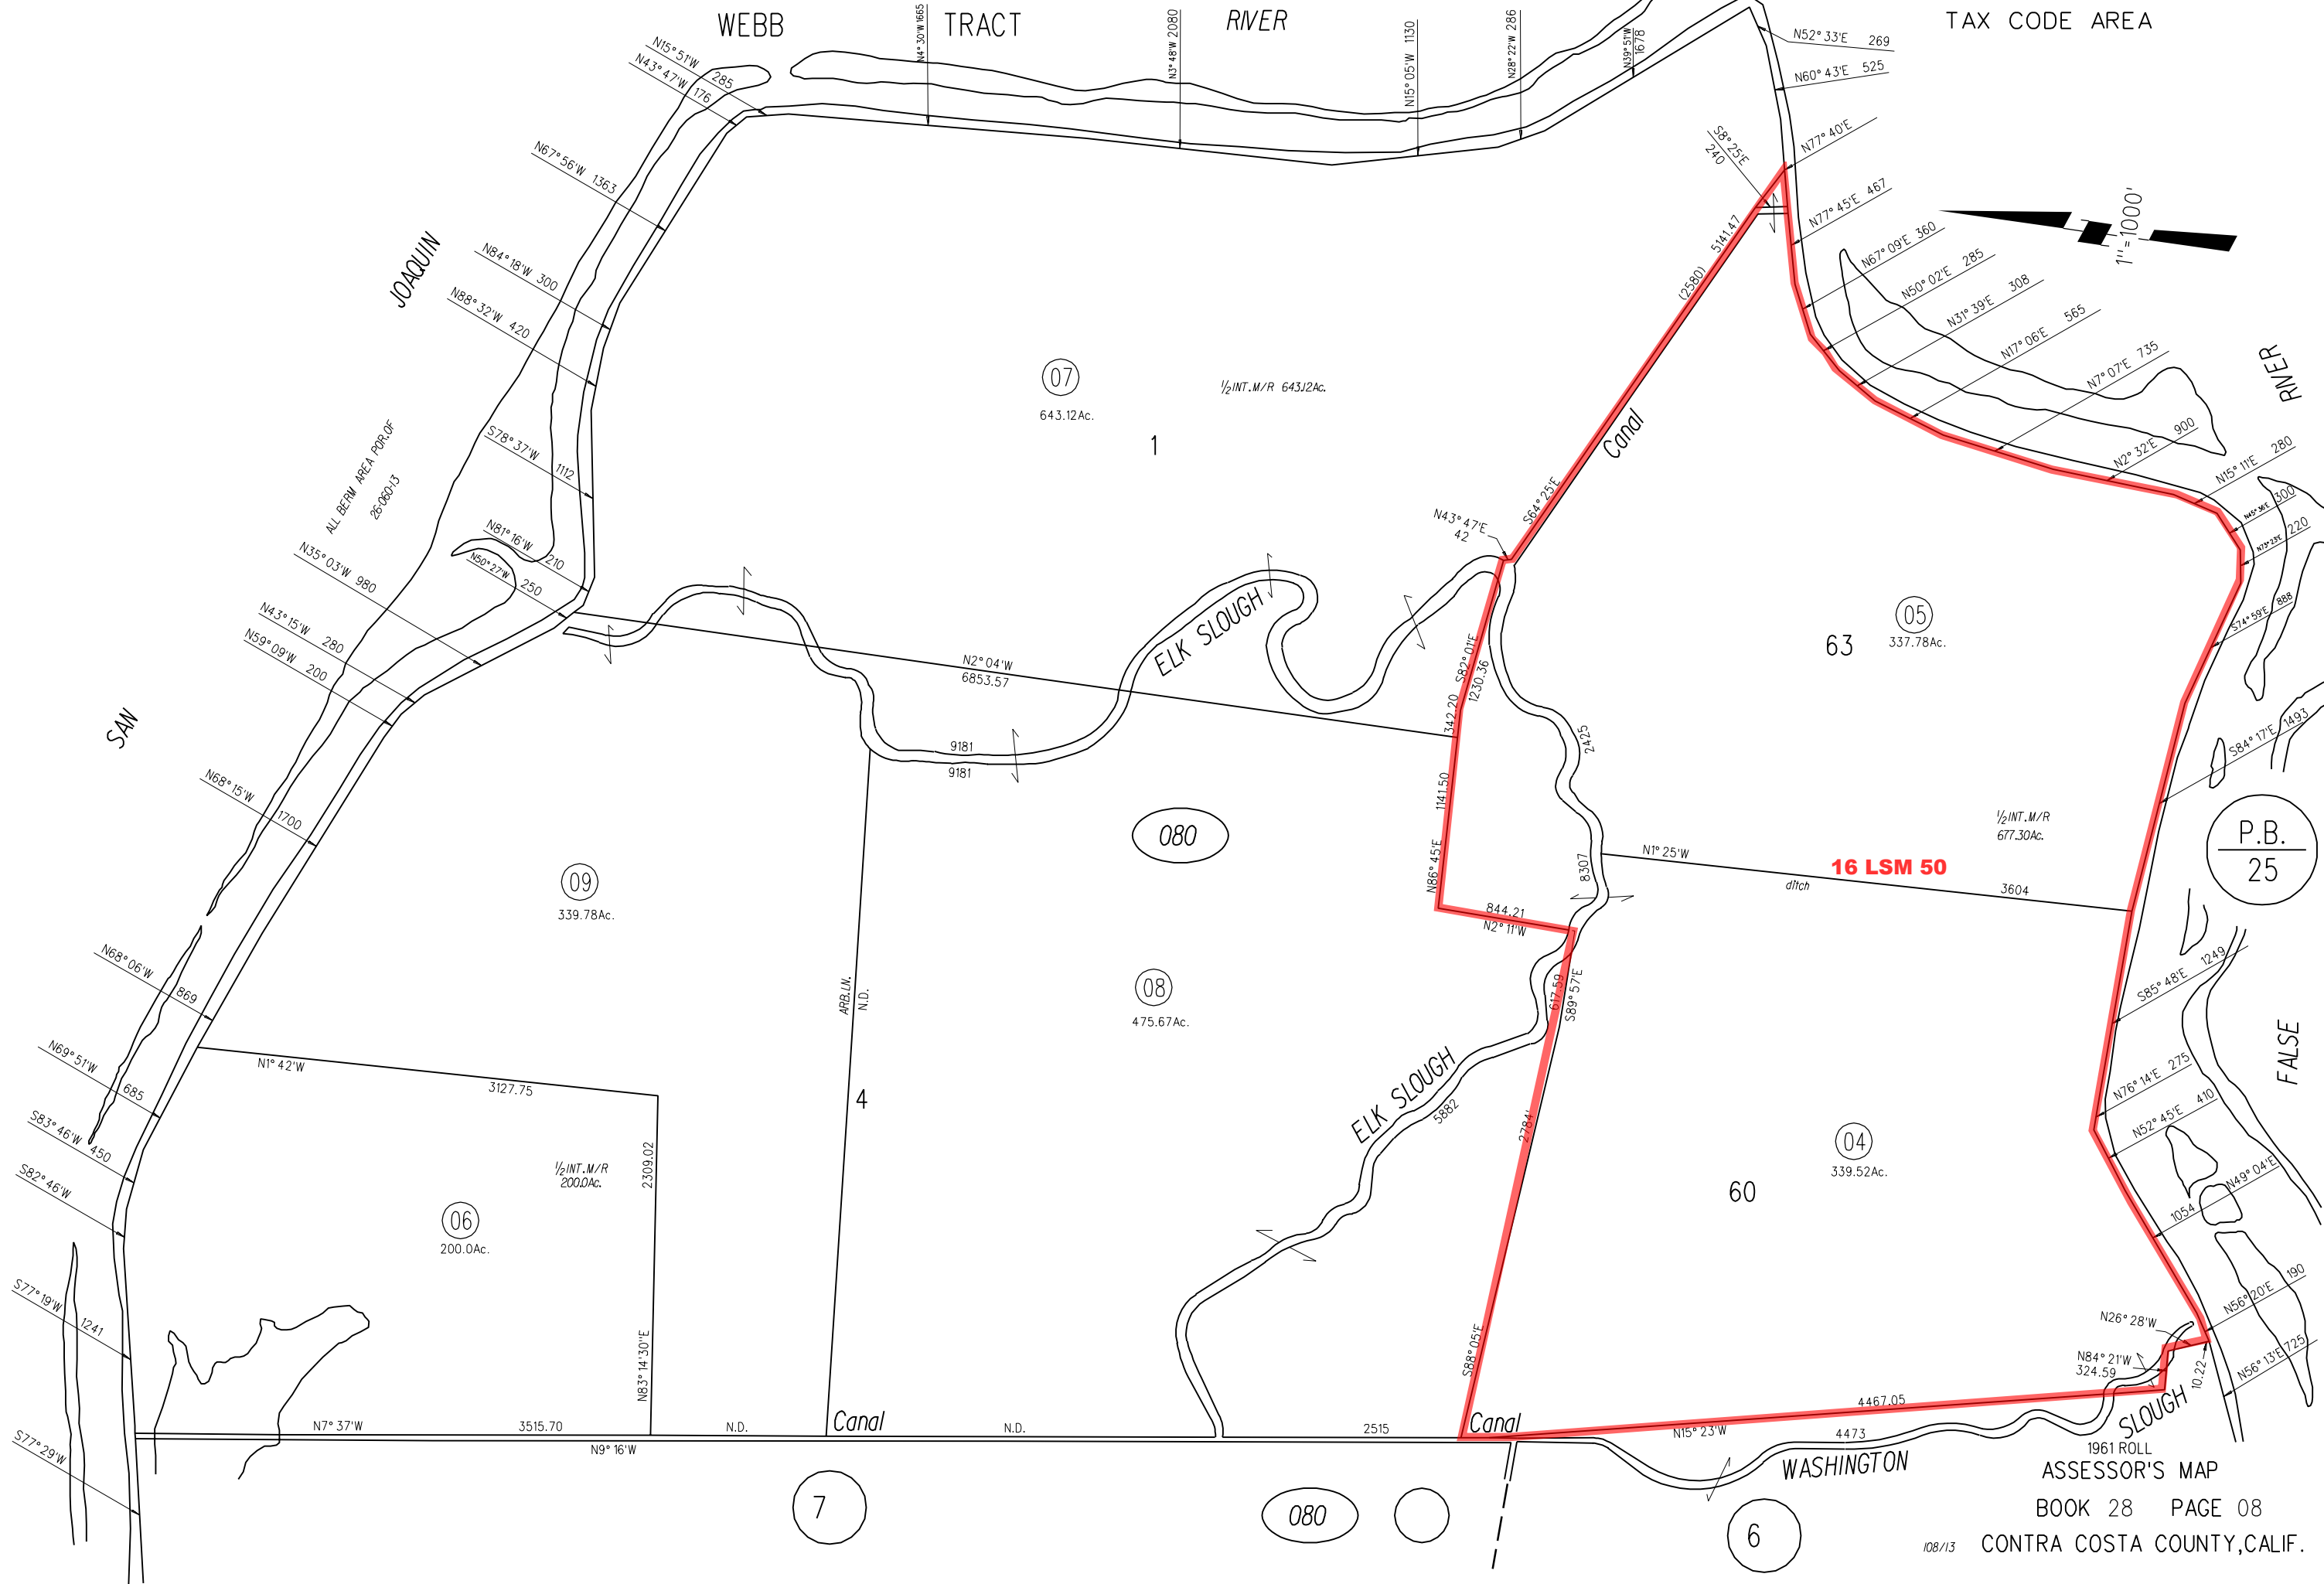

WEBB TRACT RIVER

TAX CODE AREA

1961 ROLL
ASSESSOR'S MAP
BOOK 28 PAGE 08
CONTRA COSTA COUNTY, CALIF.

108/13