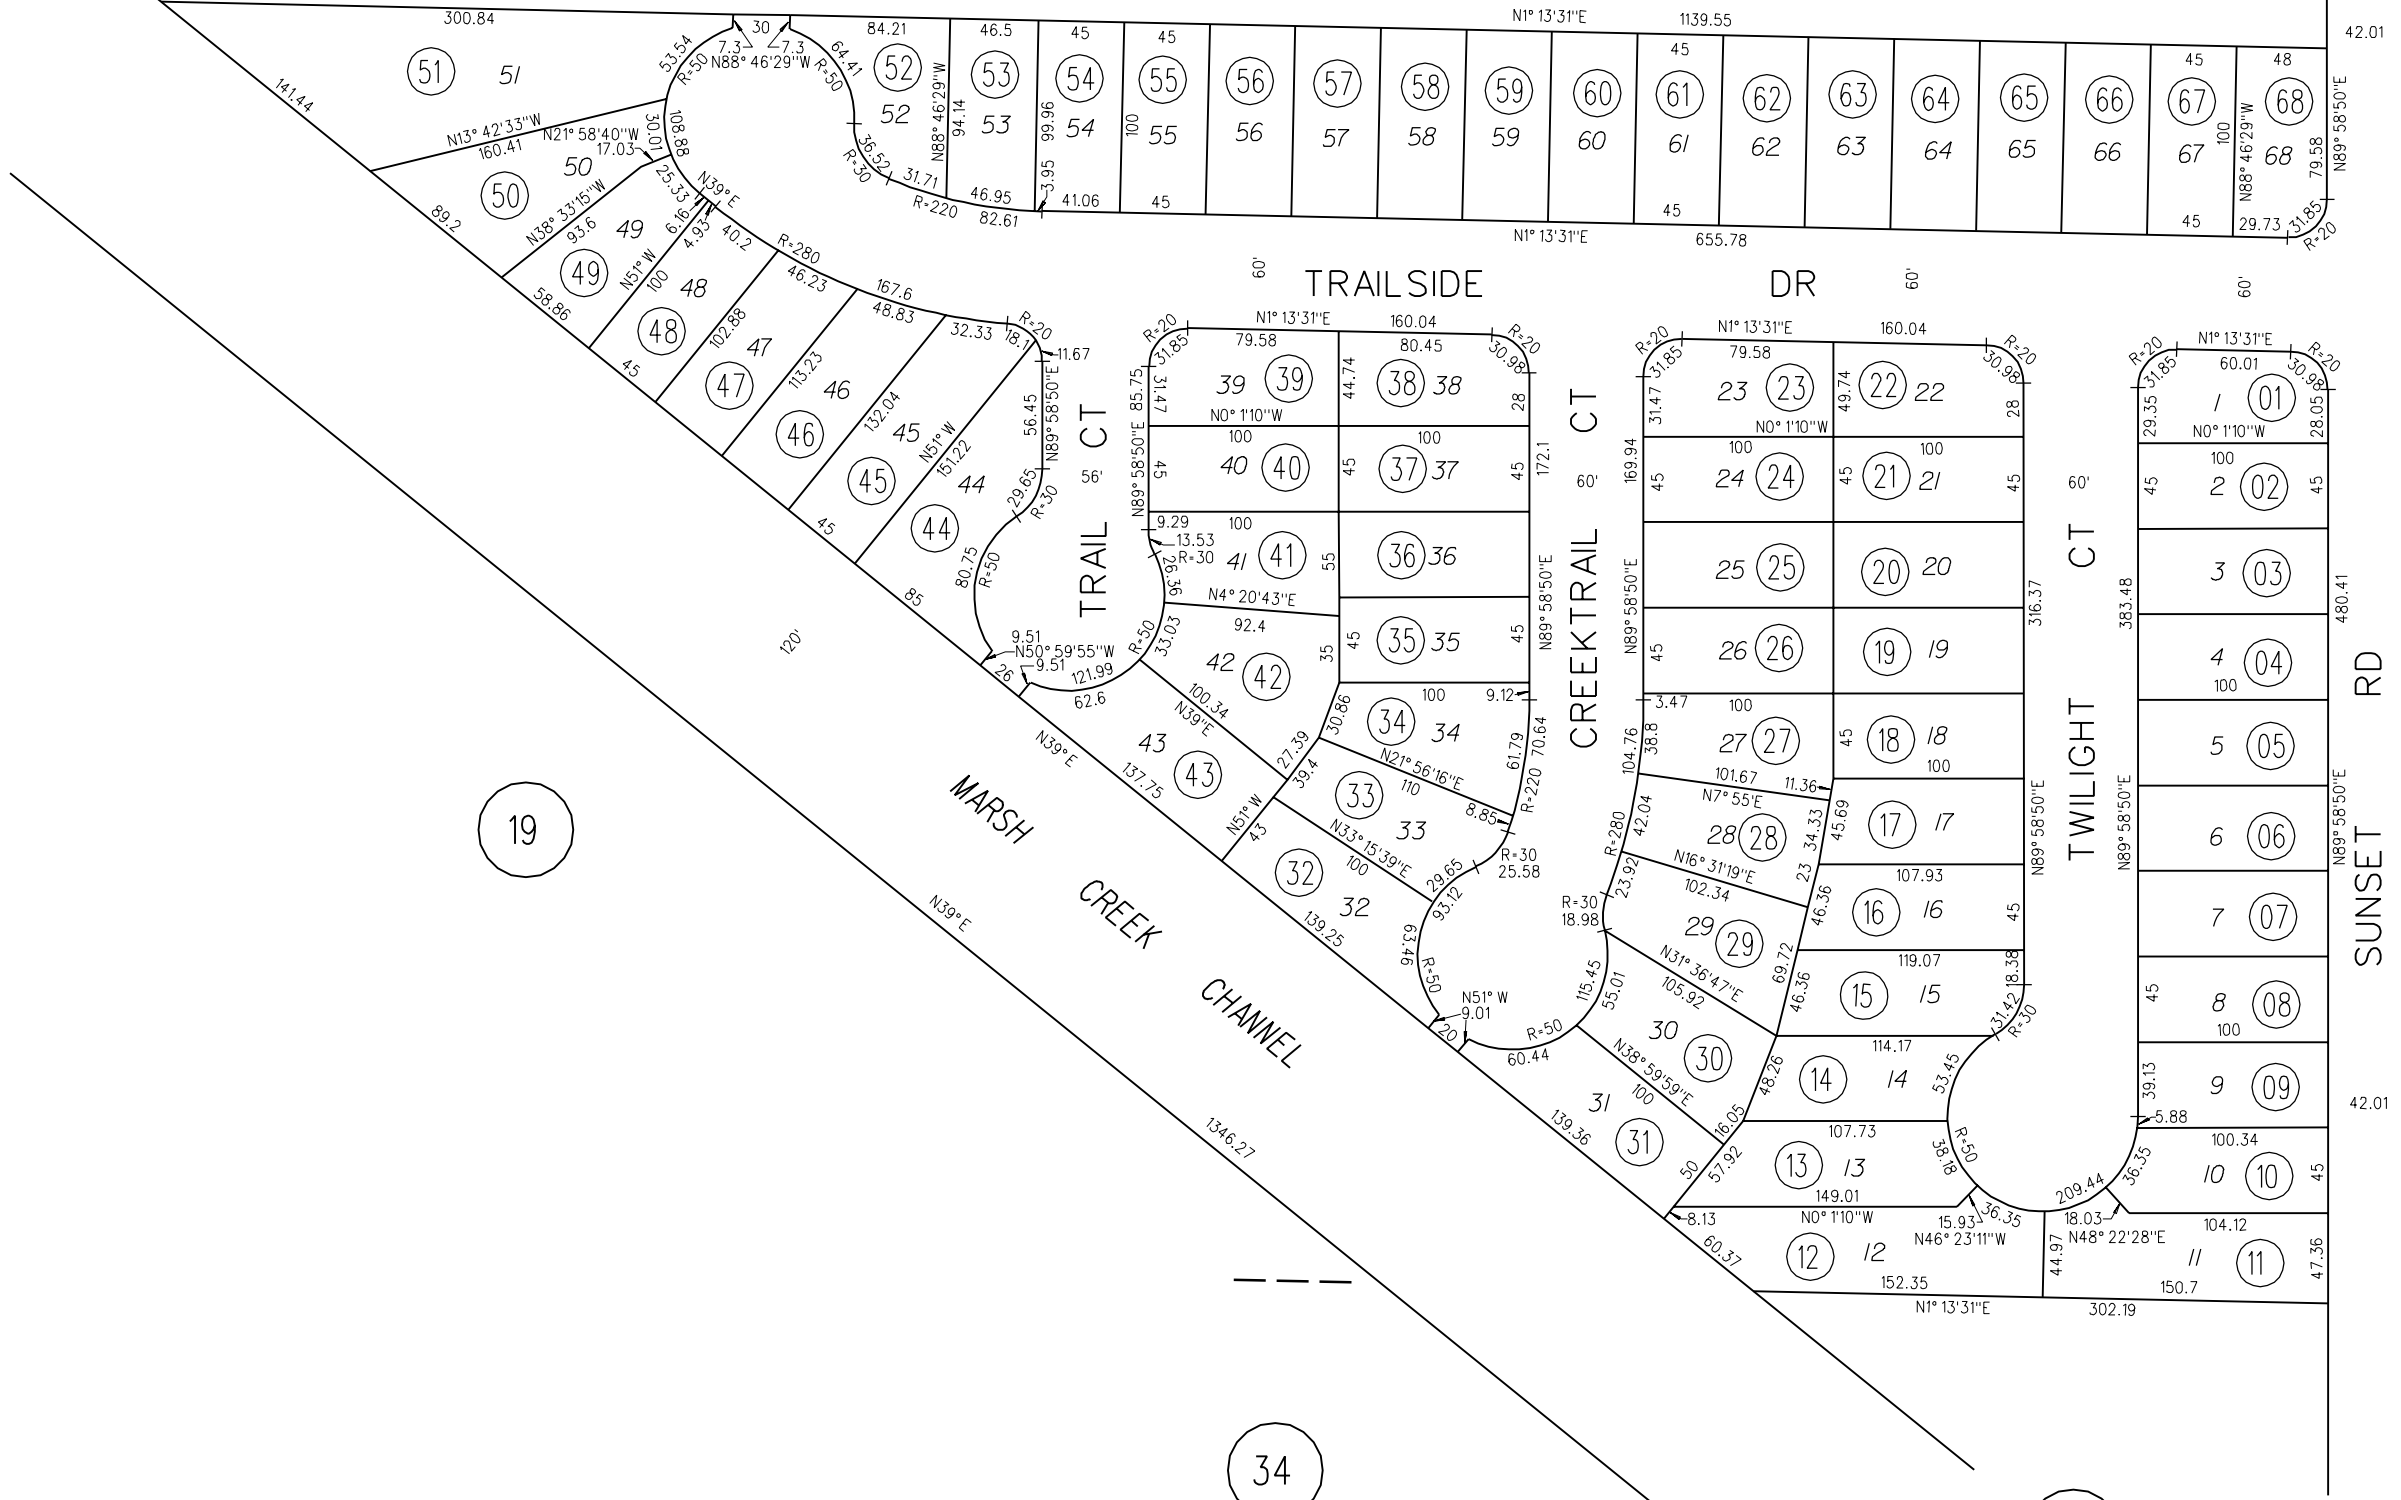

20

FCP 623-99

TRESCH AVE (PVT RD)

BK 16

19

34

19

360

NOTE: THIS MAP WAS PREPARED FOR ASSESSMENT PURPOSES ONLY. NO LIABILITY IS ASSUMED FOR THE ACCURACY OF THE INFORMATION DELINEATED HEREON. ASSESSOR'S PARCELS MAY NOT COMPLY WITH LOCAL LOT SPLIT OR BUILDING SITE ORDINANCES.