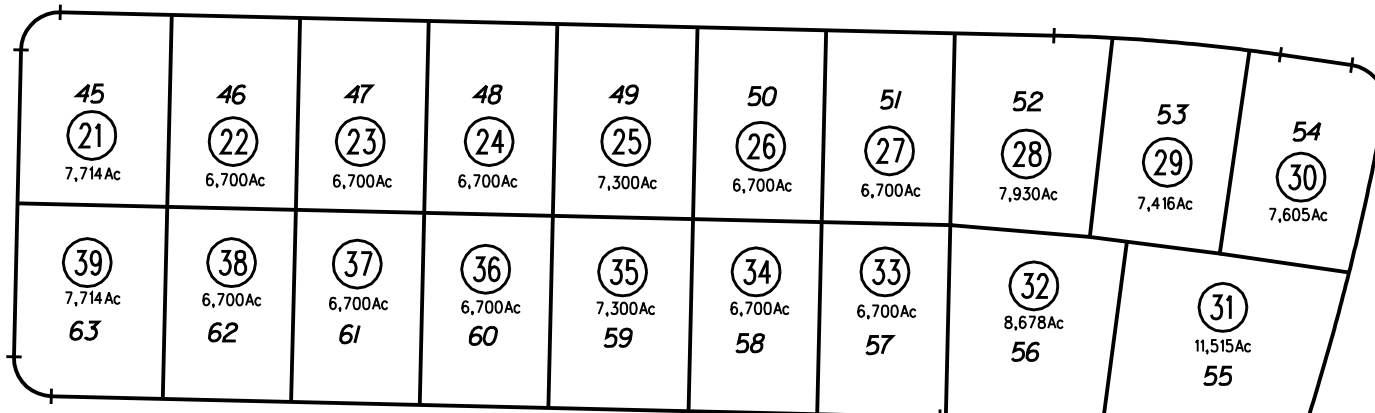

FOXBORO CT

NORWOOD CT

BRISTOL CT

AUBURN WAY

46

BEDFORD LN

GARIN PKWY

FALLSBURG CT

PLYMOUTH CT

19

STRATFORD WAY

BELMONT CT

470

48

NOTE: THIS MAP WAS PREPARED FOR ASSESSMENT PURPOSES ONLY. NO LIABILITY IS ASSUMED FOR THE ACCURACY OF THE INFORMATION DELINEATED HEREON. ASSESSOR'S PARCELS MAY NOT COMPLY WITH LOCAL LOT SPLIT OR BUILDING SITE ORDINANCES.