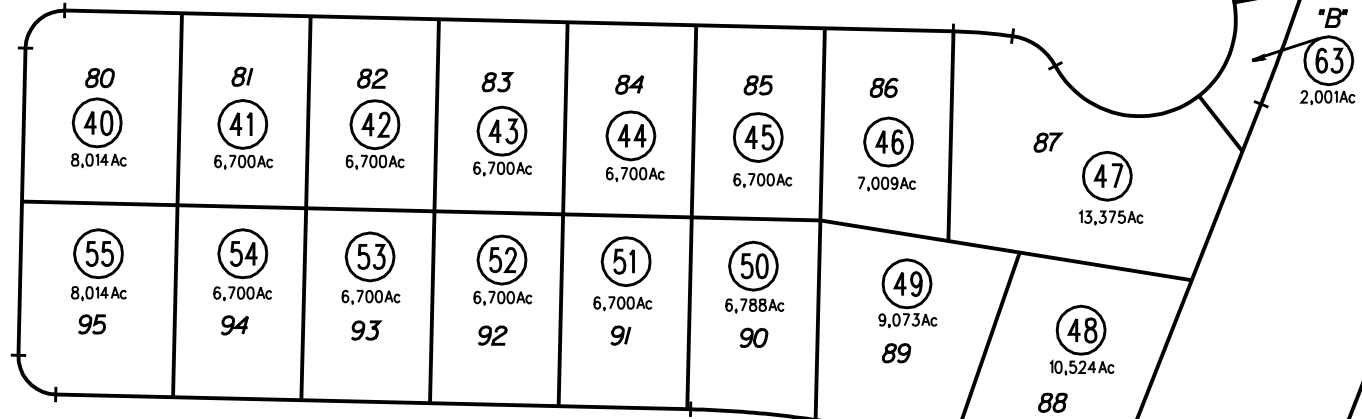

FOXBORO CT

NORWOOD CT

BRISTOL CT

AUBURN WAY

46

BEDFORD LN

GARIN PKWY

FALLSBURG CT

PLYMOUTH CT

19

STRATFORD WAY

BELMONT CT

470

48

NOTE: THIS MAP WAS PREPARED FOR ASSESSMENT PURPOSES ONLY. NO LIABILITY IS ASSUMED FOR THE ACCURACY OF THE INFORMATION DELINEATED HEREON. ASSESSOR'S PARCELS MAY NOT COMPLY WITH LOCAL LOT SPLIT OR BUILDING SITE ORDINANCES.