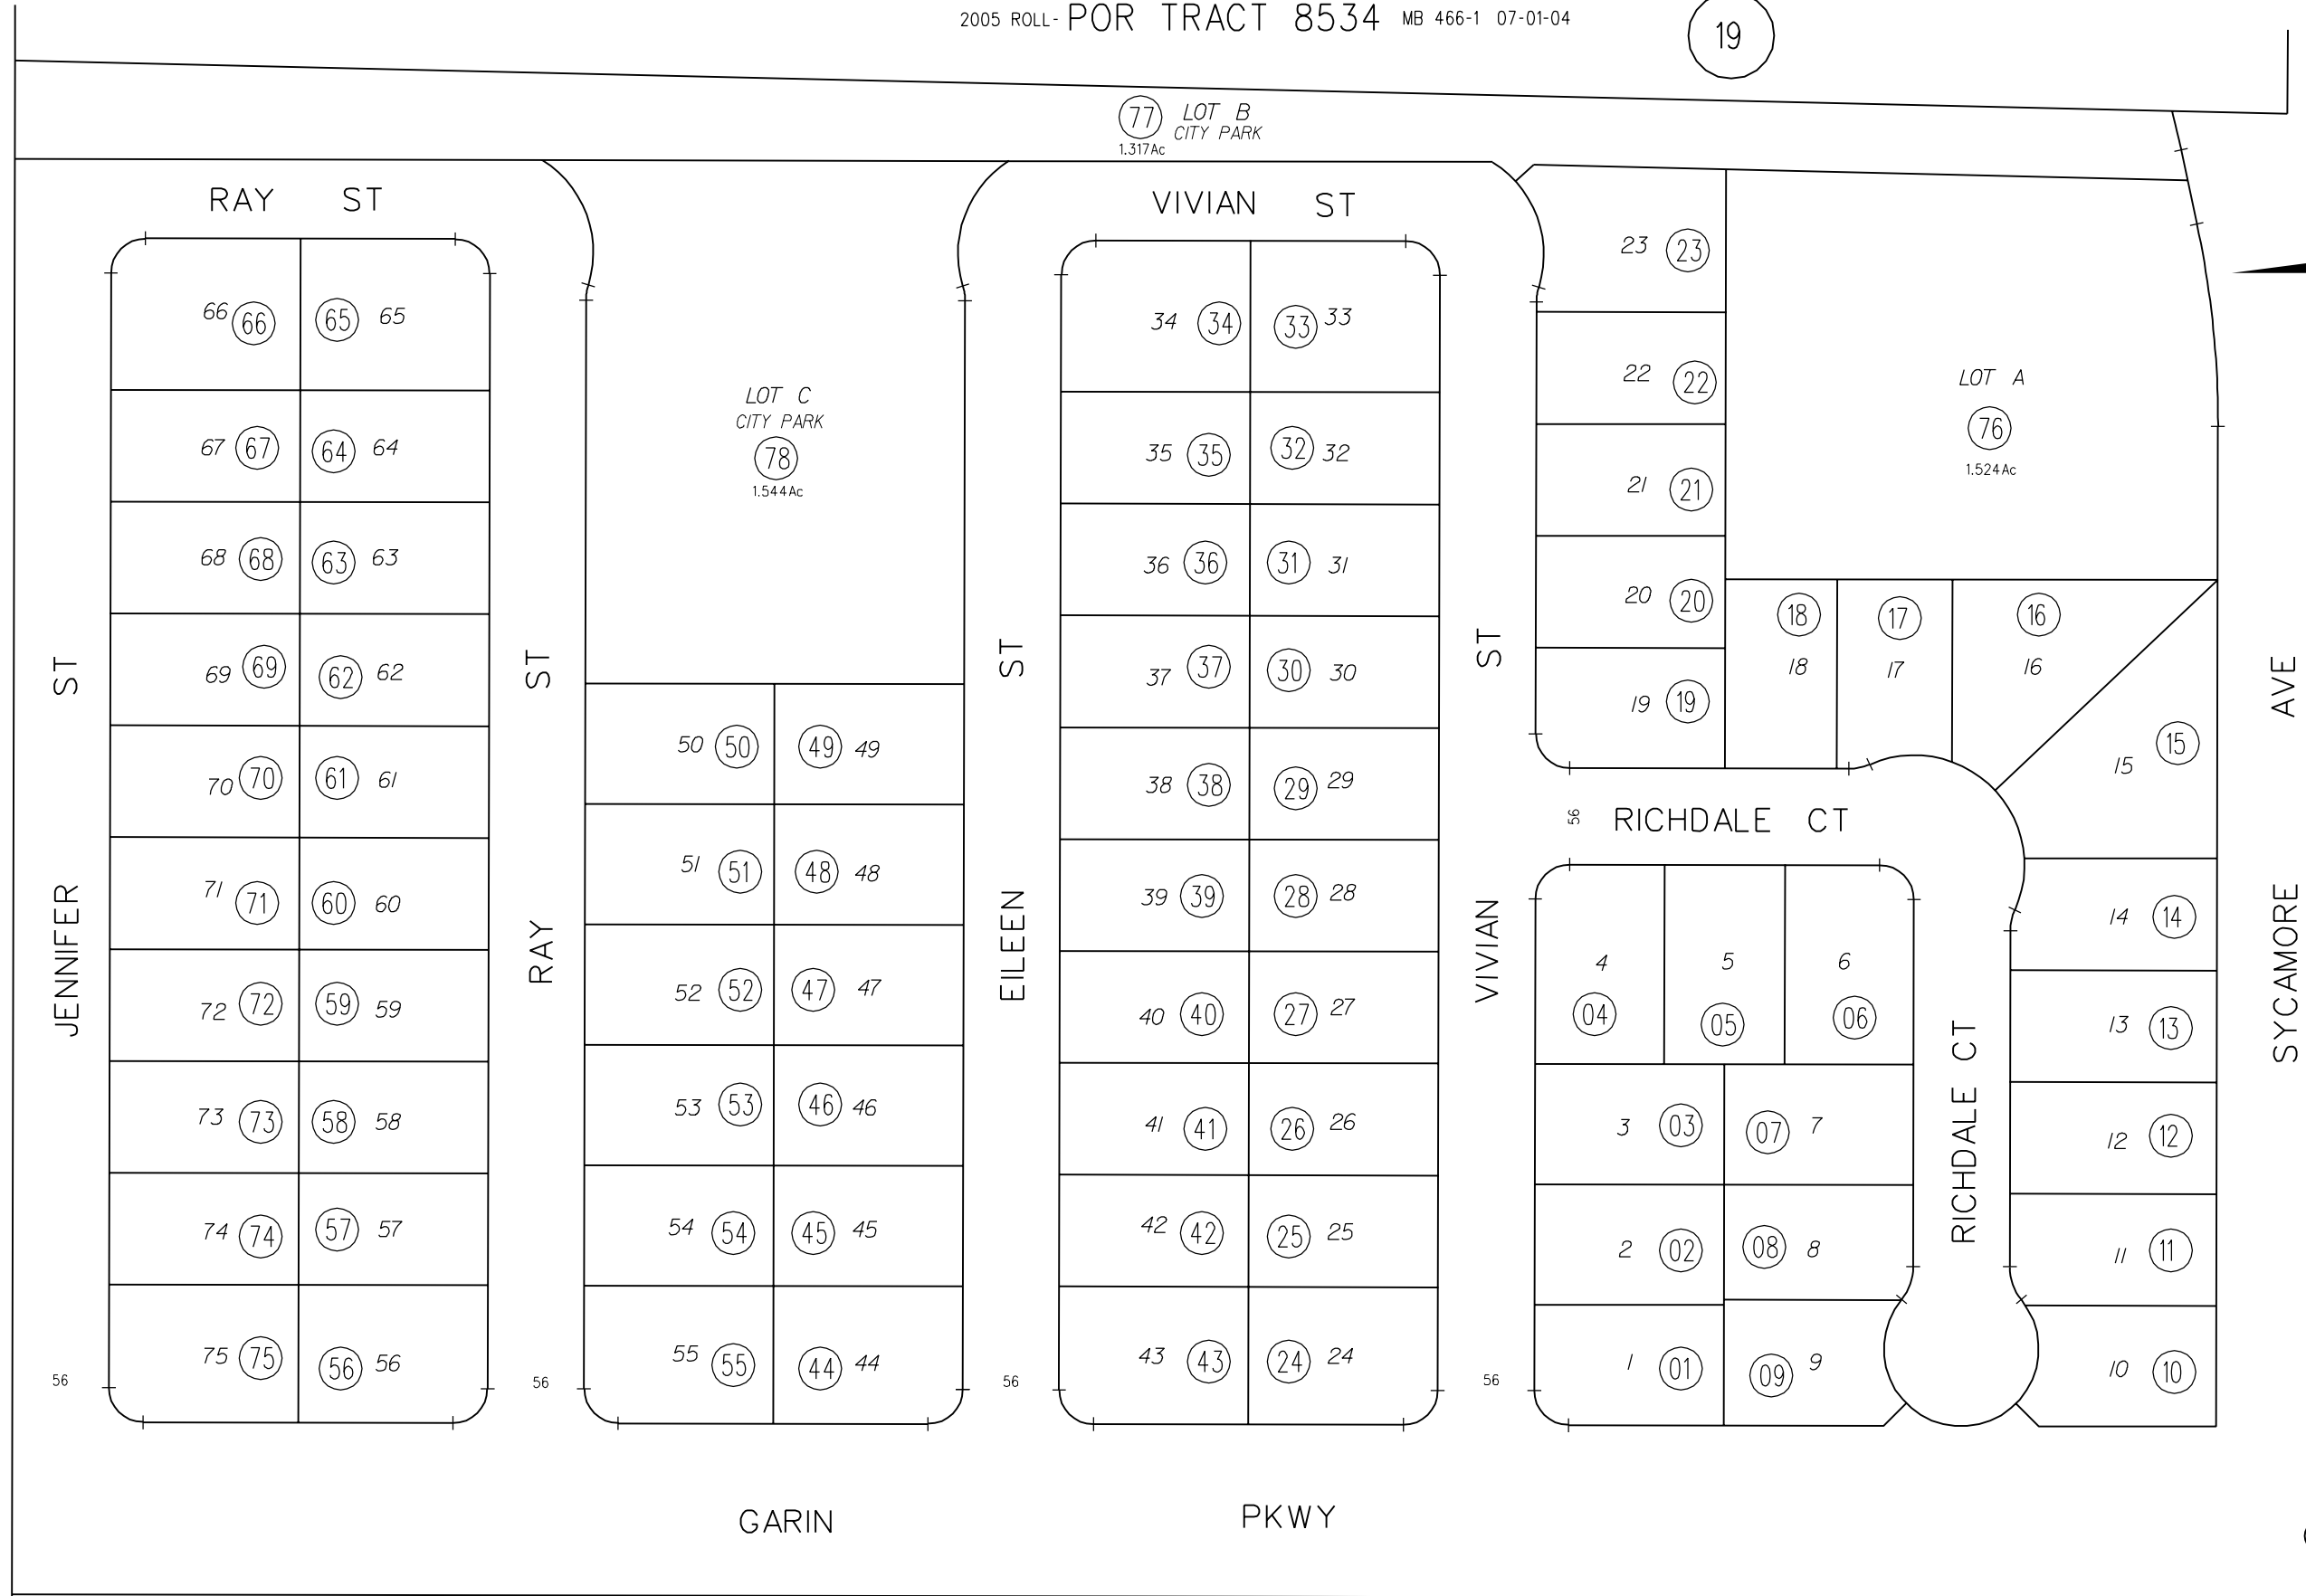

19

77 LOT B CITY PARK 1.317Ac

LOT C CITY PARK 78 1.544Ac

LOT A 76 1.524Ac

19

BK 13

NOTE: THIS MAP WAS PREPARED FOR ASSESSMENT PURPOSES ONLY. NO LIABILITY IS ASSUMED FOR THE ACCURACY OF THE INFORMATION DELINEATED HEREON. ASSESSOR'S PARCELS MAY NOT COMPLY WITH LOCAL LOT SPLIT OR BUILDING SITE ORDINANCES.

19

310