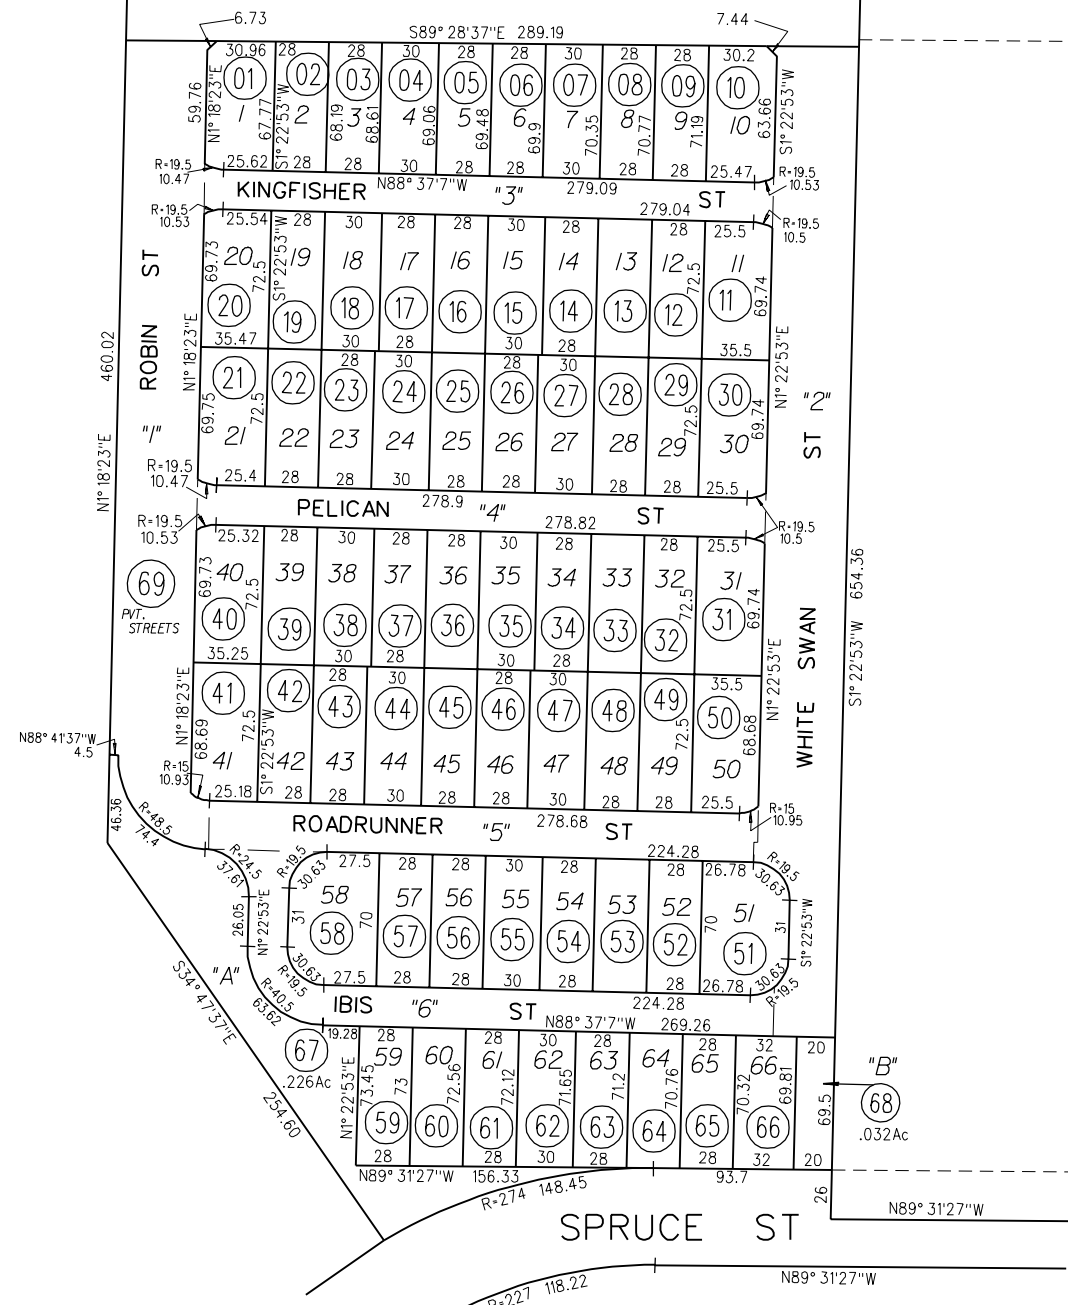

BK
16

SYCAMORE AVE

02

03

400

NOTE: THIS MAP WAS PREPARED FOR ASSESSMENT PURPOSES ONLY. NO LIABILITY IS ASSUMED FOR THE ACCURACY OF THE INFORMATION DELINEATED HEREON. ASSESSOR'S PARCELS MAY NOT COMPLY WITH LOCAL LOT SPLIT OR BUILDING SITE ORDINANCES.