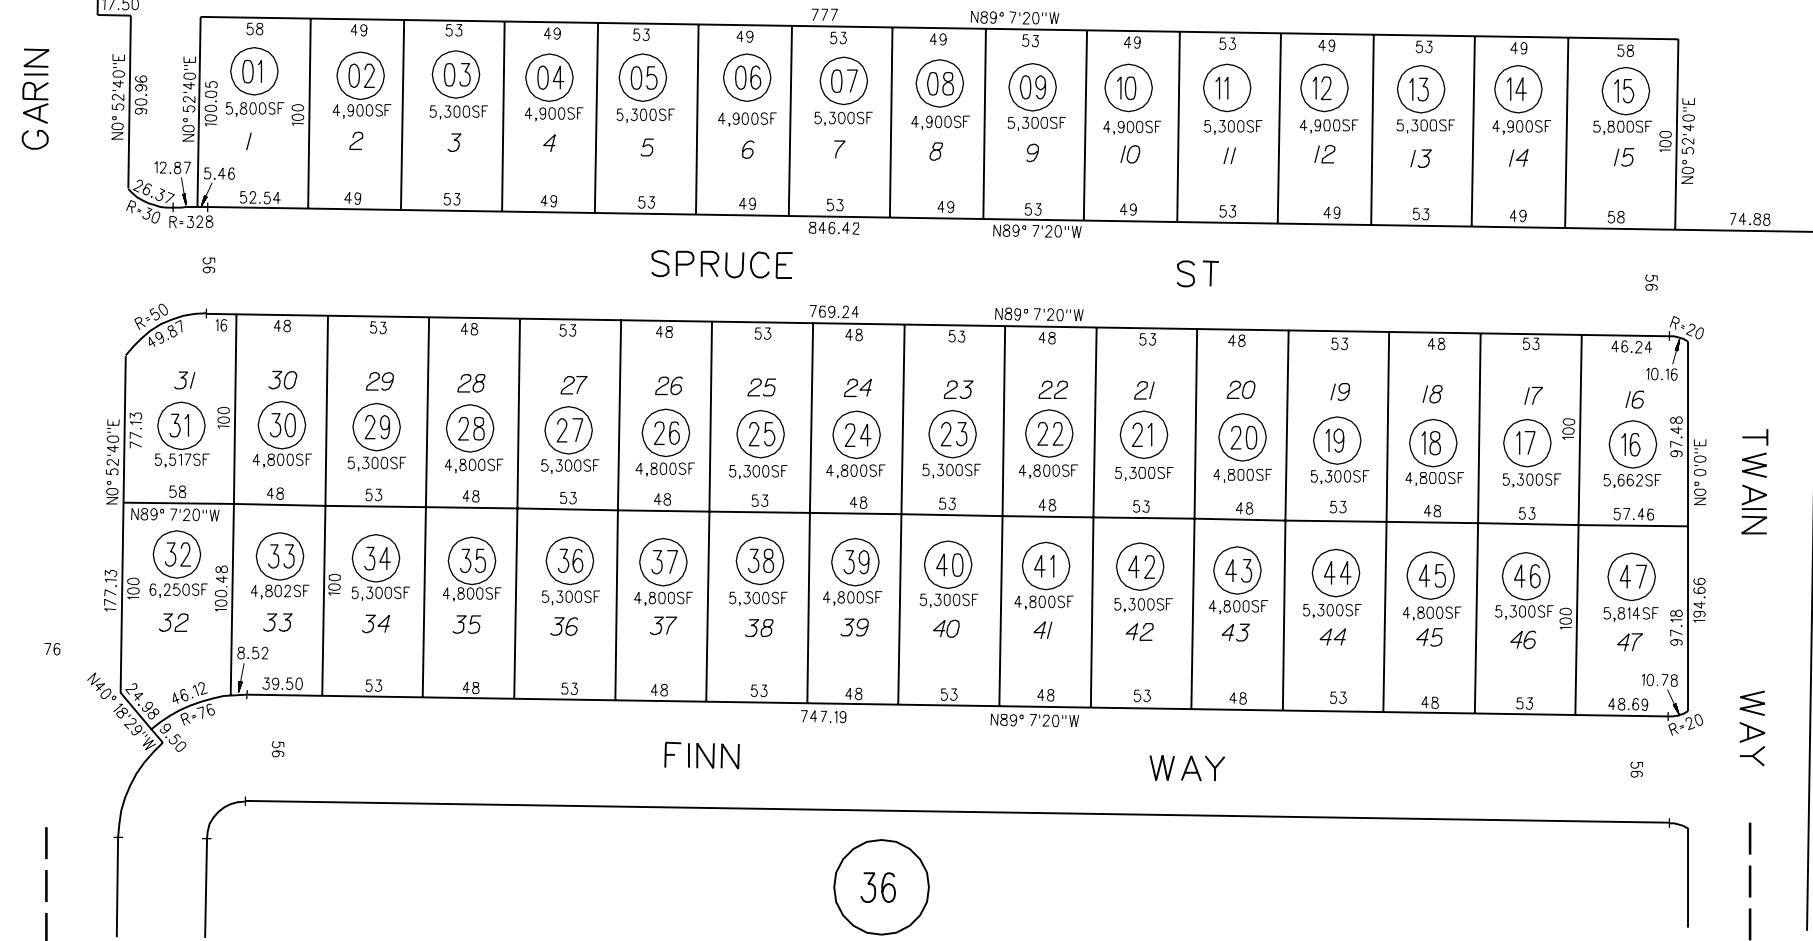

BK
16

SYCAMORE AVE

GARIN PKWY

21

22

"A"
CITY
48
10.174 Ac.

350

36

NOTE: THIS MAP WAS PREPARED FOR ASSESSMENT PURPOSES ONLY. NO LIABILITY IS ASSUMED FOR THE ACCURACY OF THE INFORMATION DELINEATED HEREON. ASSESSOR'S PARCELS MAY NOT COMPLY WITH LOCAL LOT SPLIT OR BUILDING SITE ORDINANCES.