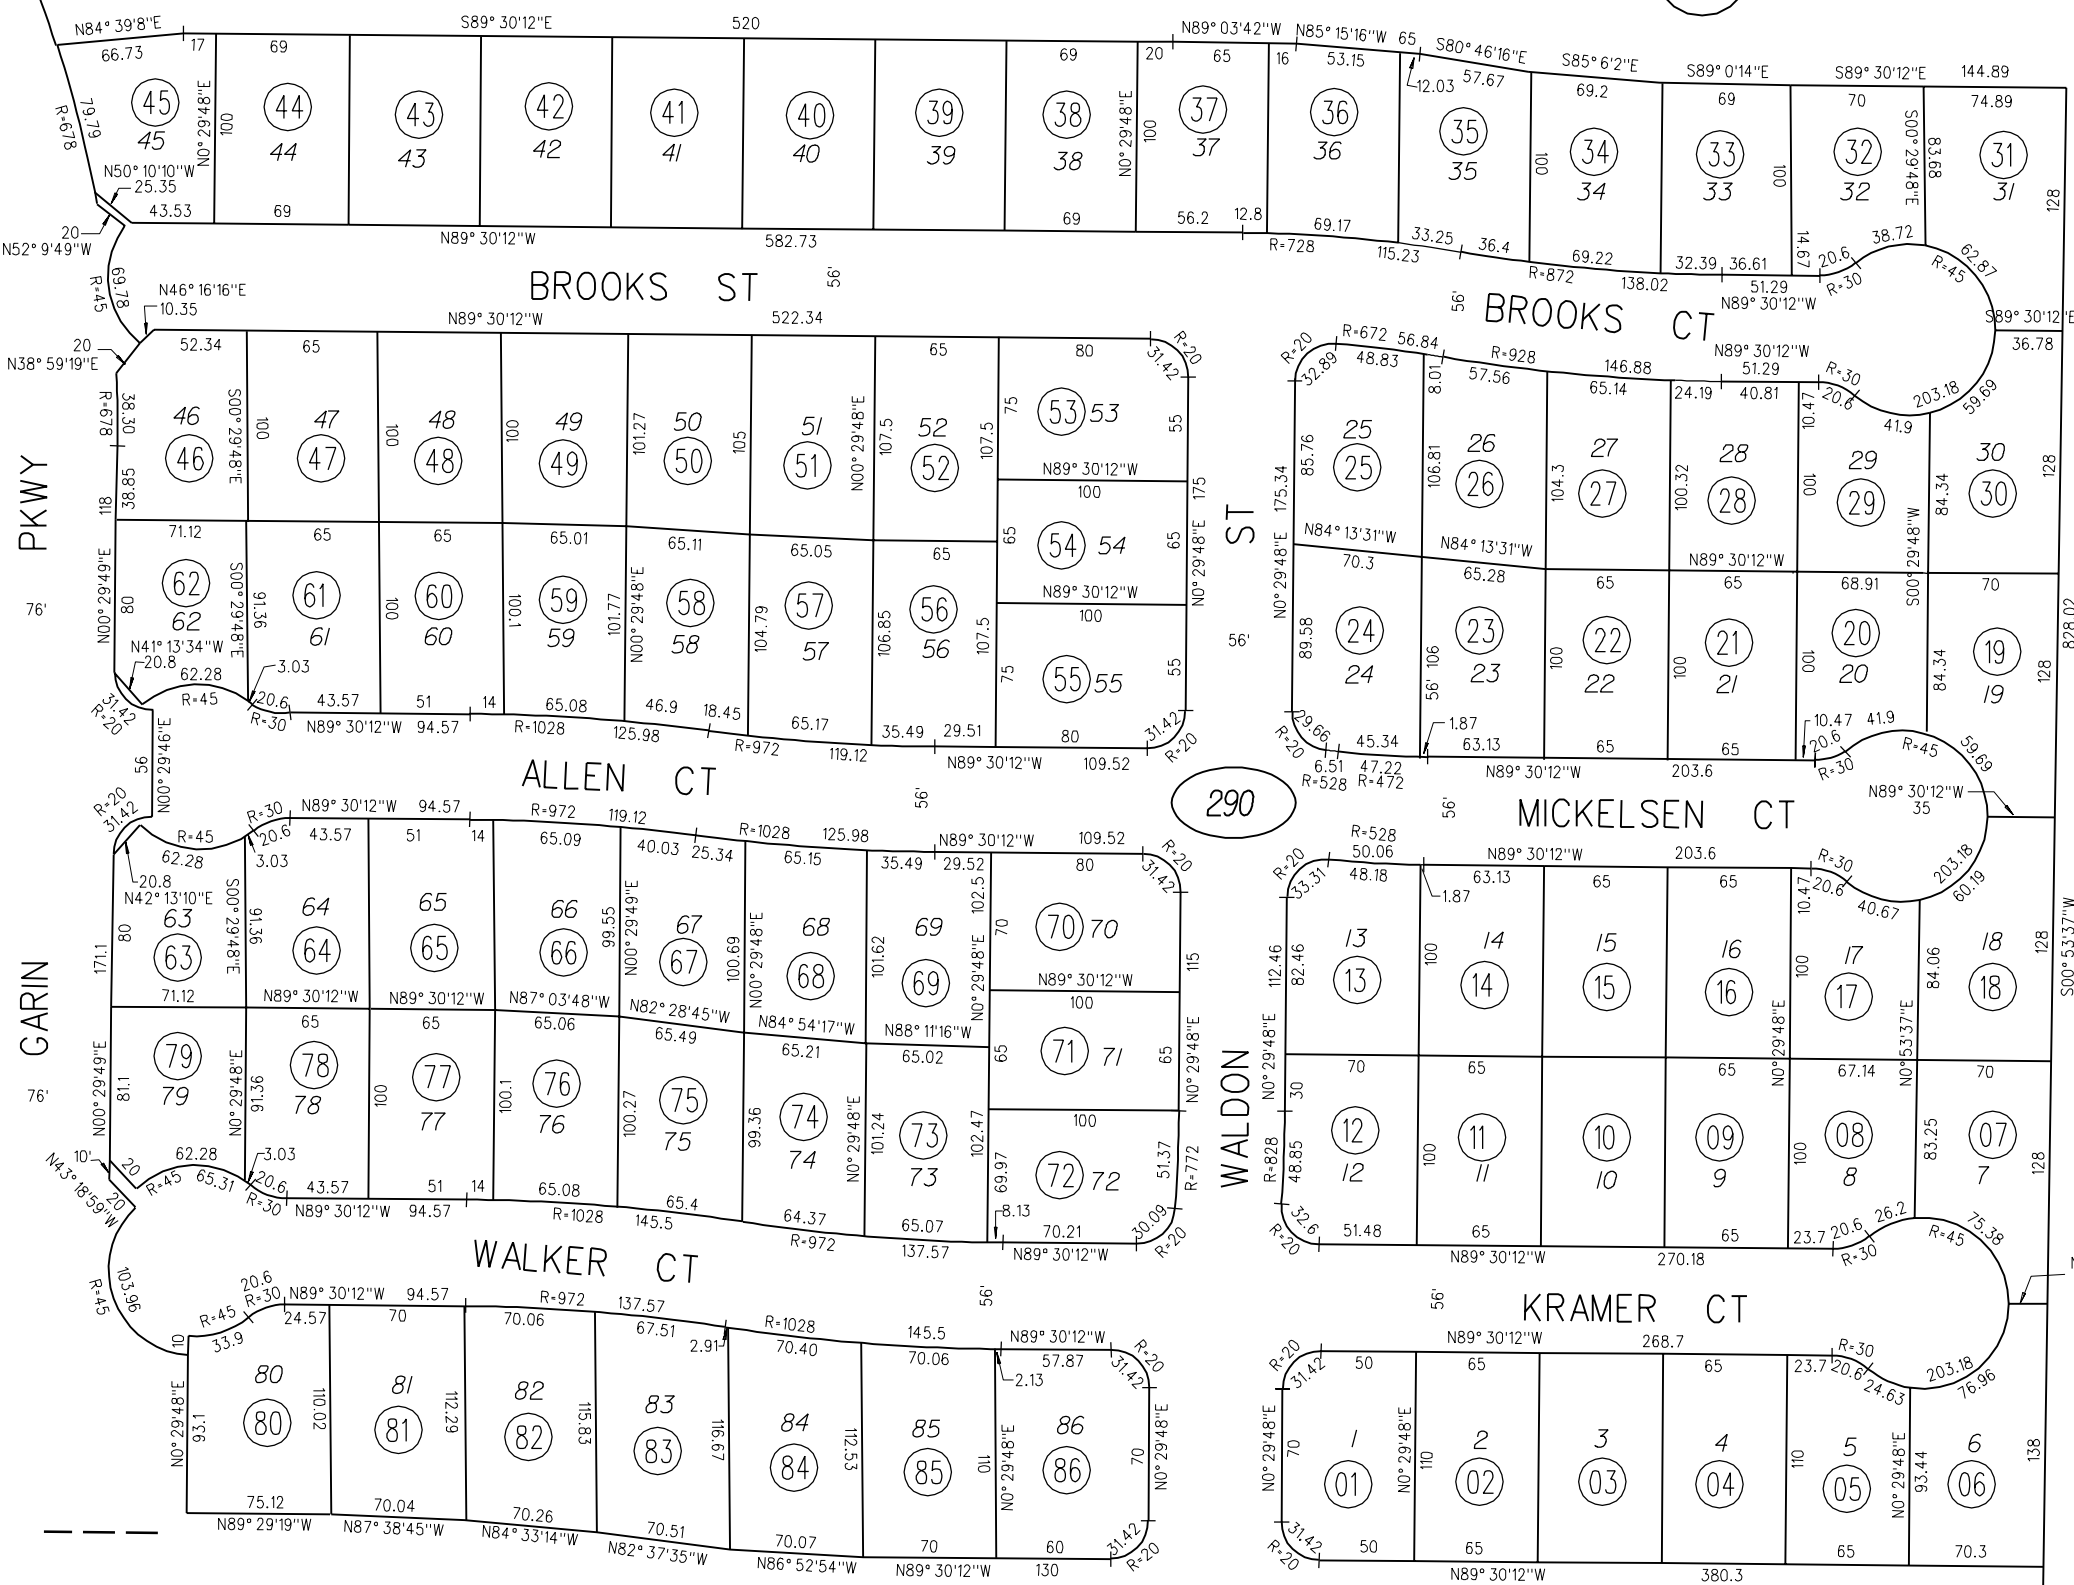

19

BARTLETT CT

26

NECTAR DR

PIVA CT

BALFOUR RD

19

290

290

NOTE: THIS MAP WAS PREPARED FOR ASSESSMENT PURPOSES ONLY. NO LIABILITY IS ASSUMED FOR THE ACCURACY OF THE INFORMATION DELINEATED HEREON.

BK
10

FM.PG.19 08-20-97

ASSESSOR'S MAP

BOOK 13 PAGE 29

CONTRA COSTA COUNTY, CALIF.