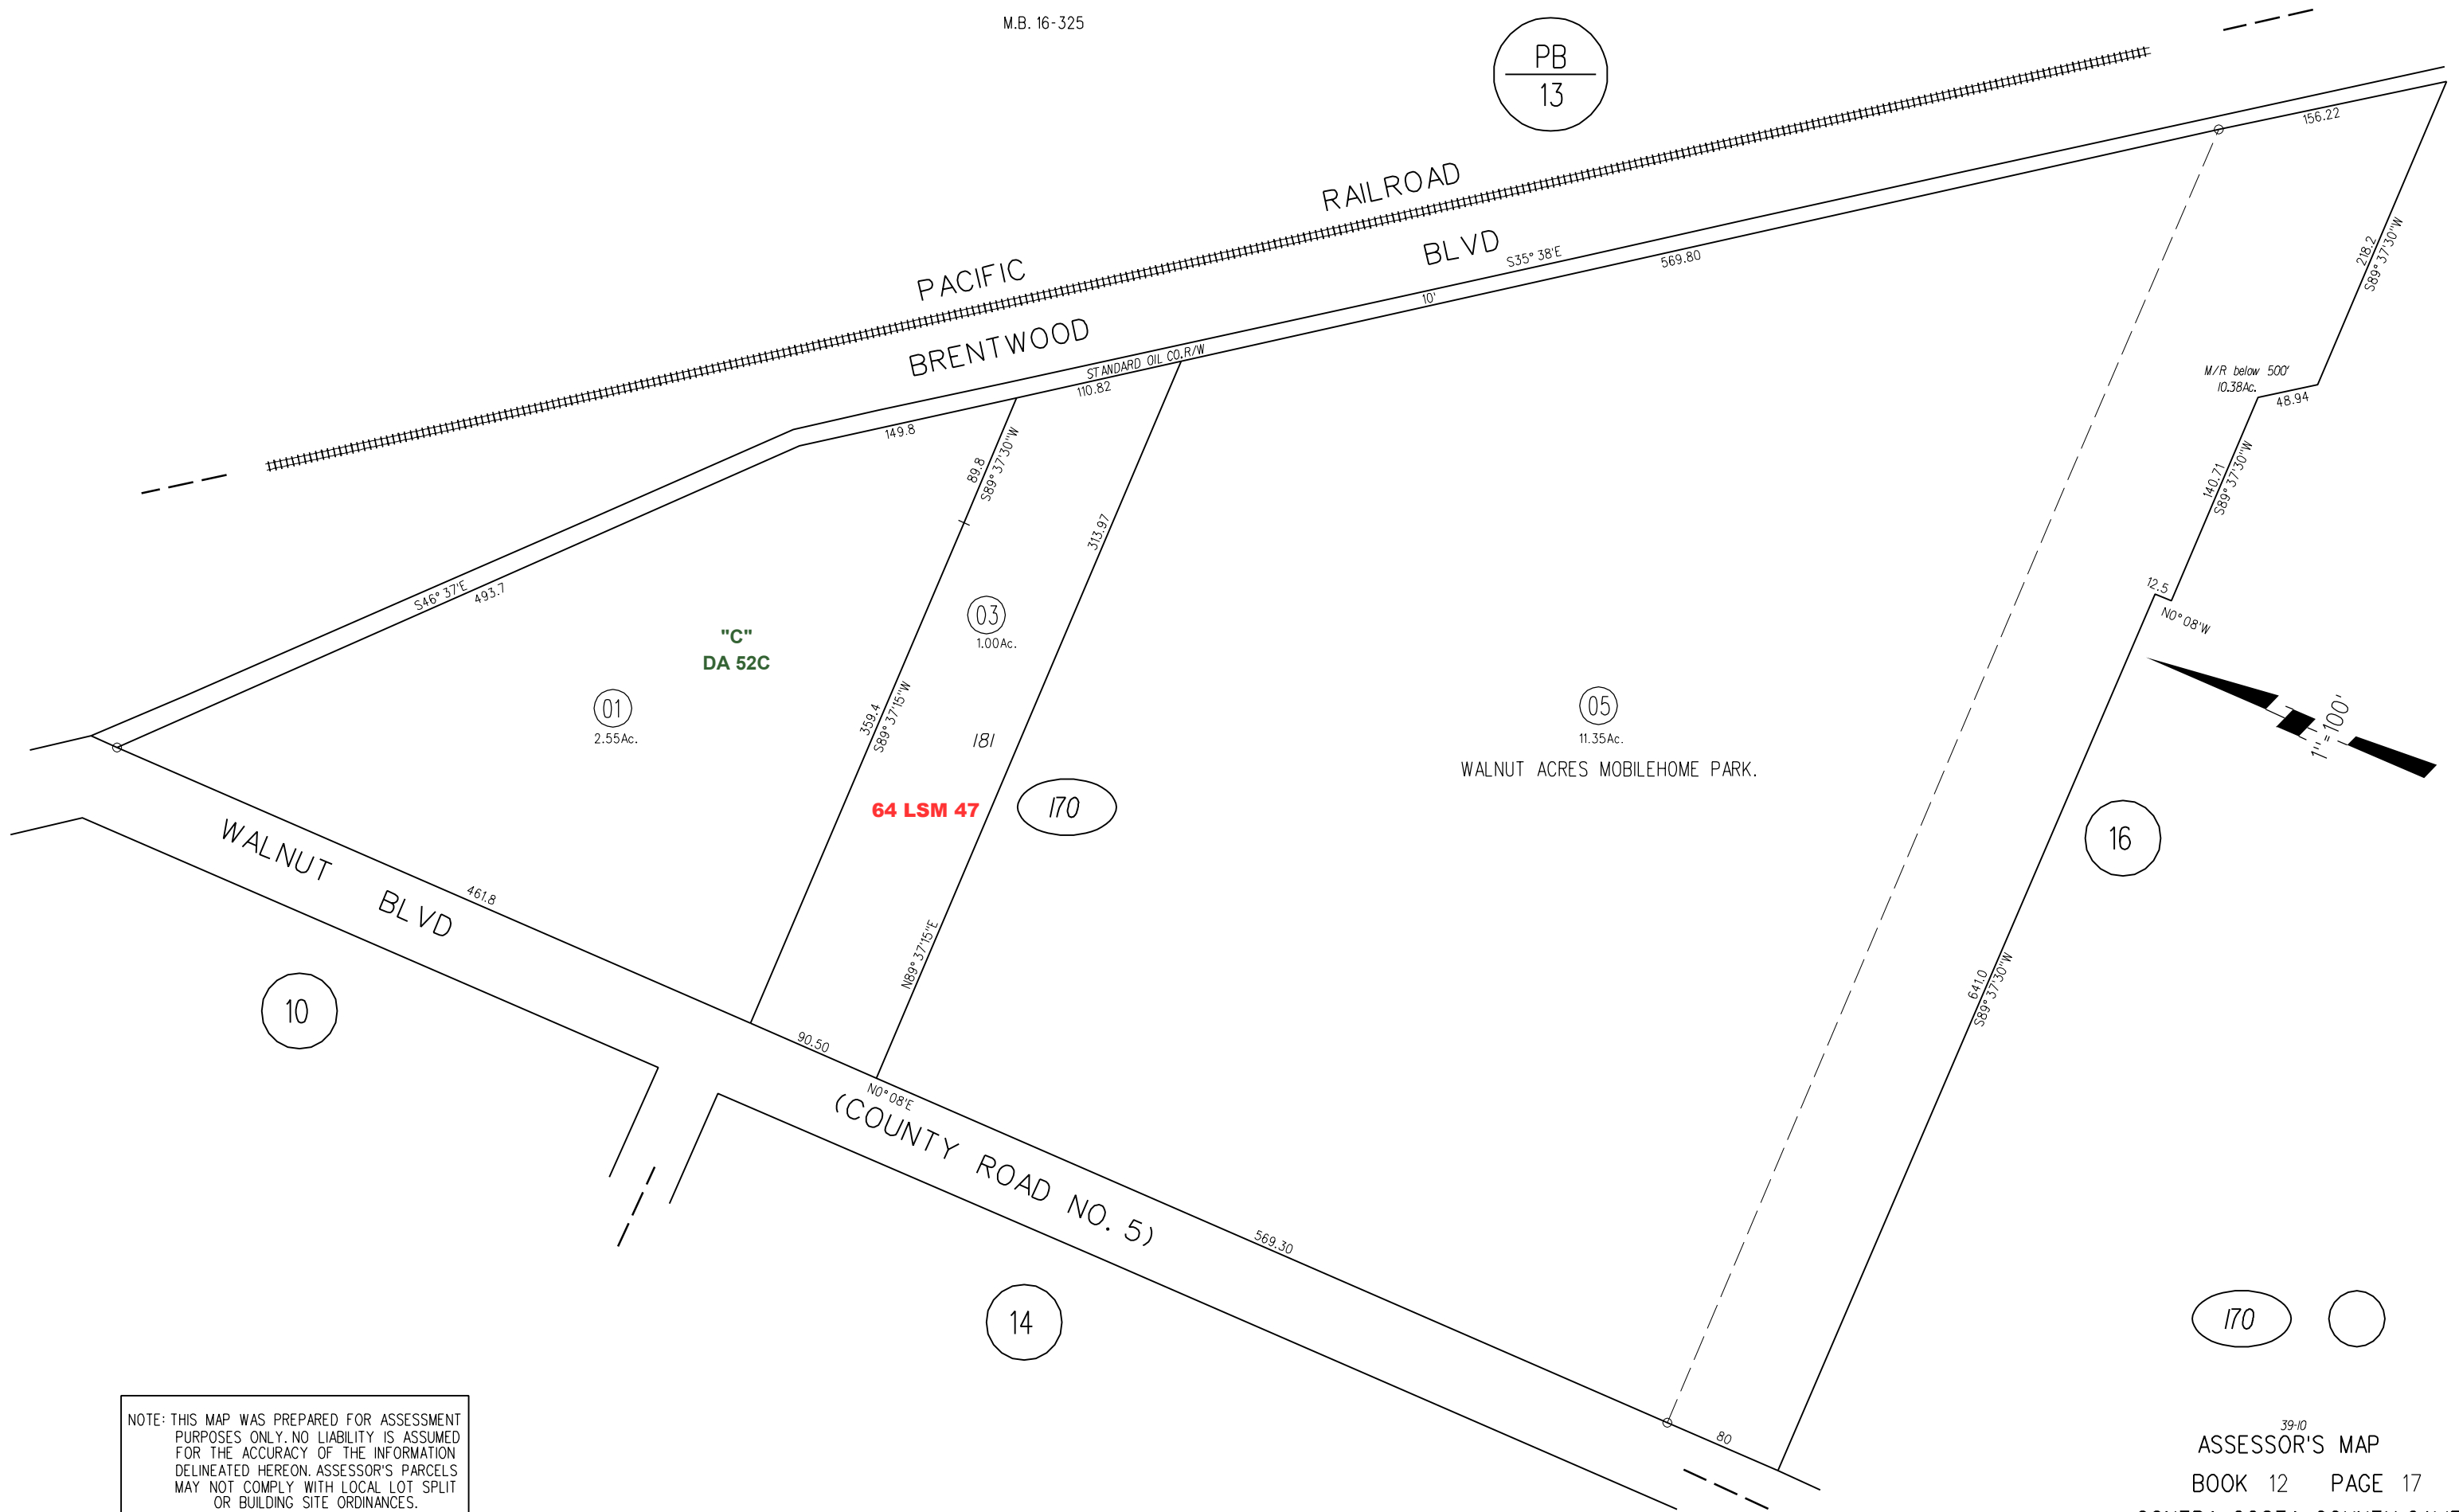

LOT 181 BRENTWOOD IRRIGATED FARMS SUB. 4

M.B. 16-325

PB  
13

NOTE: THIS MAP WAS PREPARED FOR ASSESSMENT PURPOSES ONLY. NO LIABILITY IS ASSUMED FOR THE ACCURACY OF THE INFORMATION DELINEATED HEREON. ASSESSOR'S PARCELS MAY NOT COMPLY WITH LOCAL LOT SPLIT OR BUILDING SITE ORDINANCES.