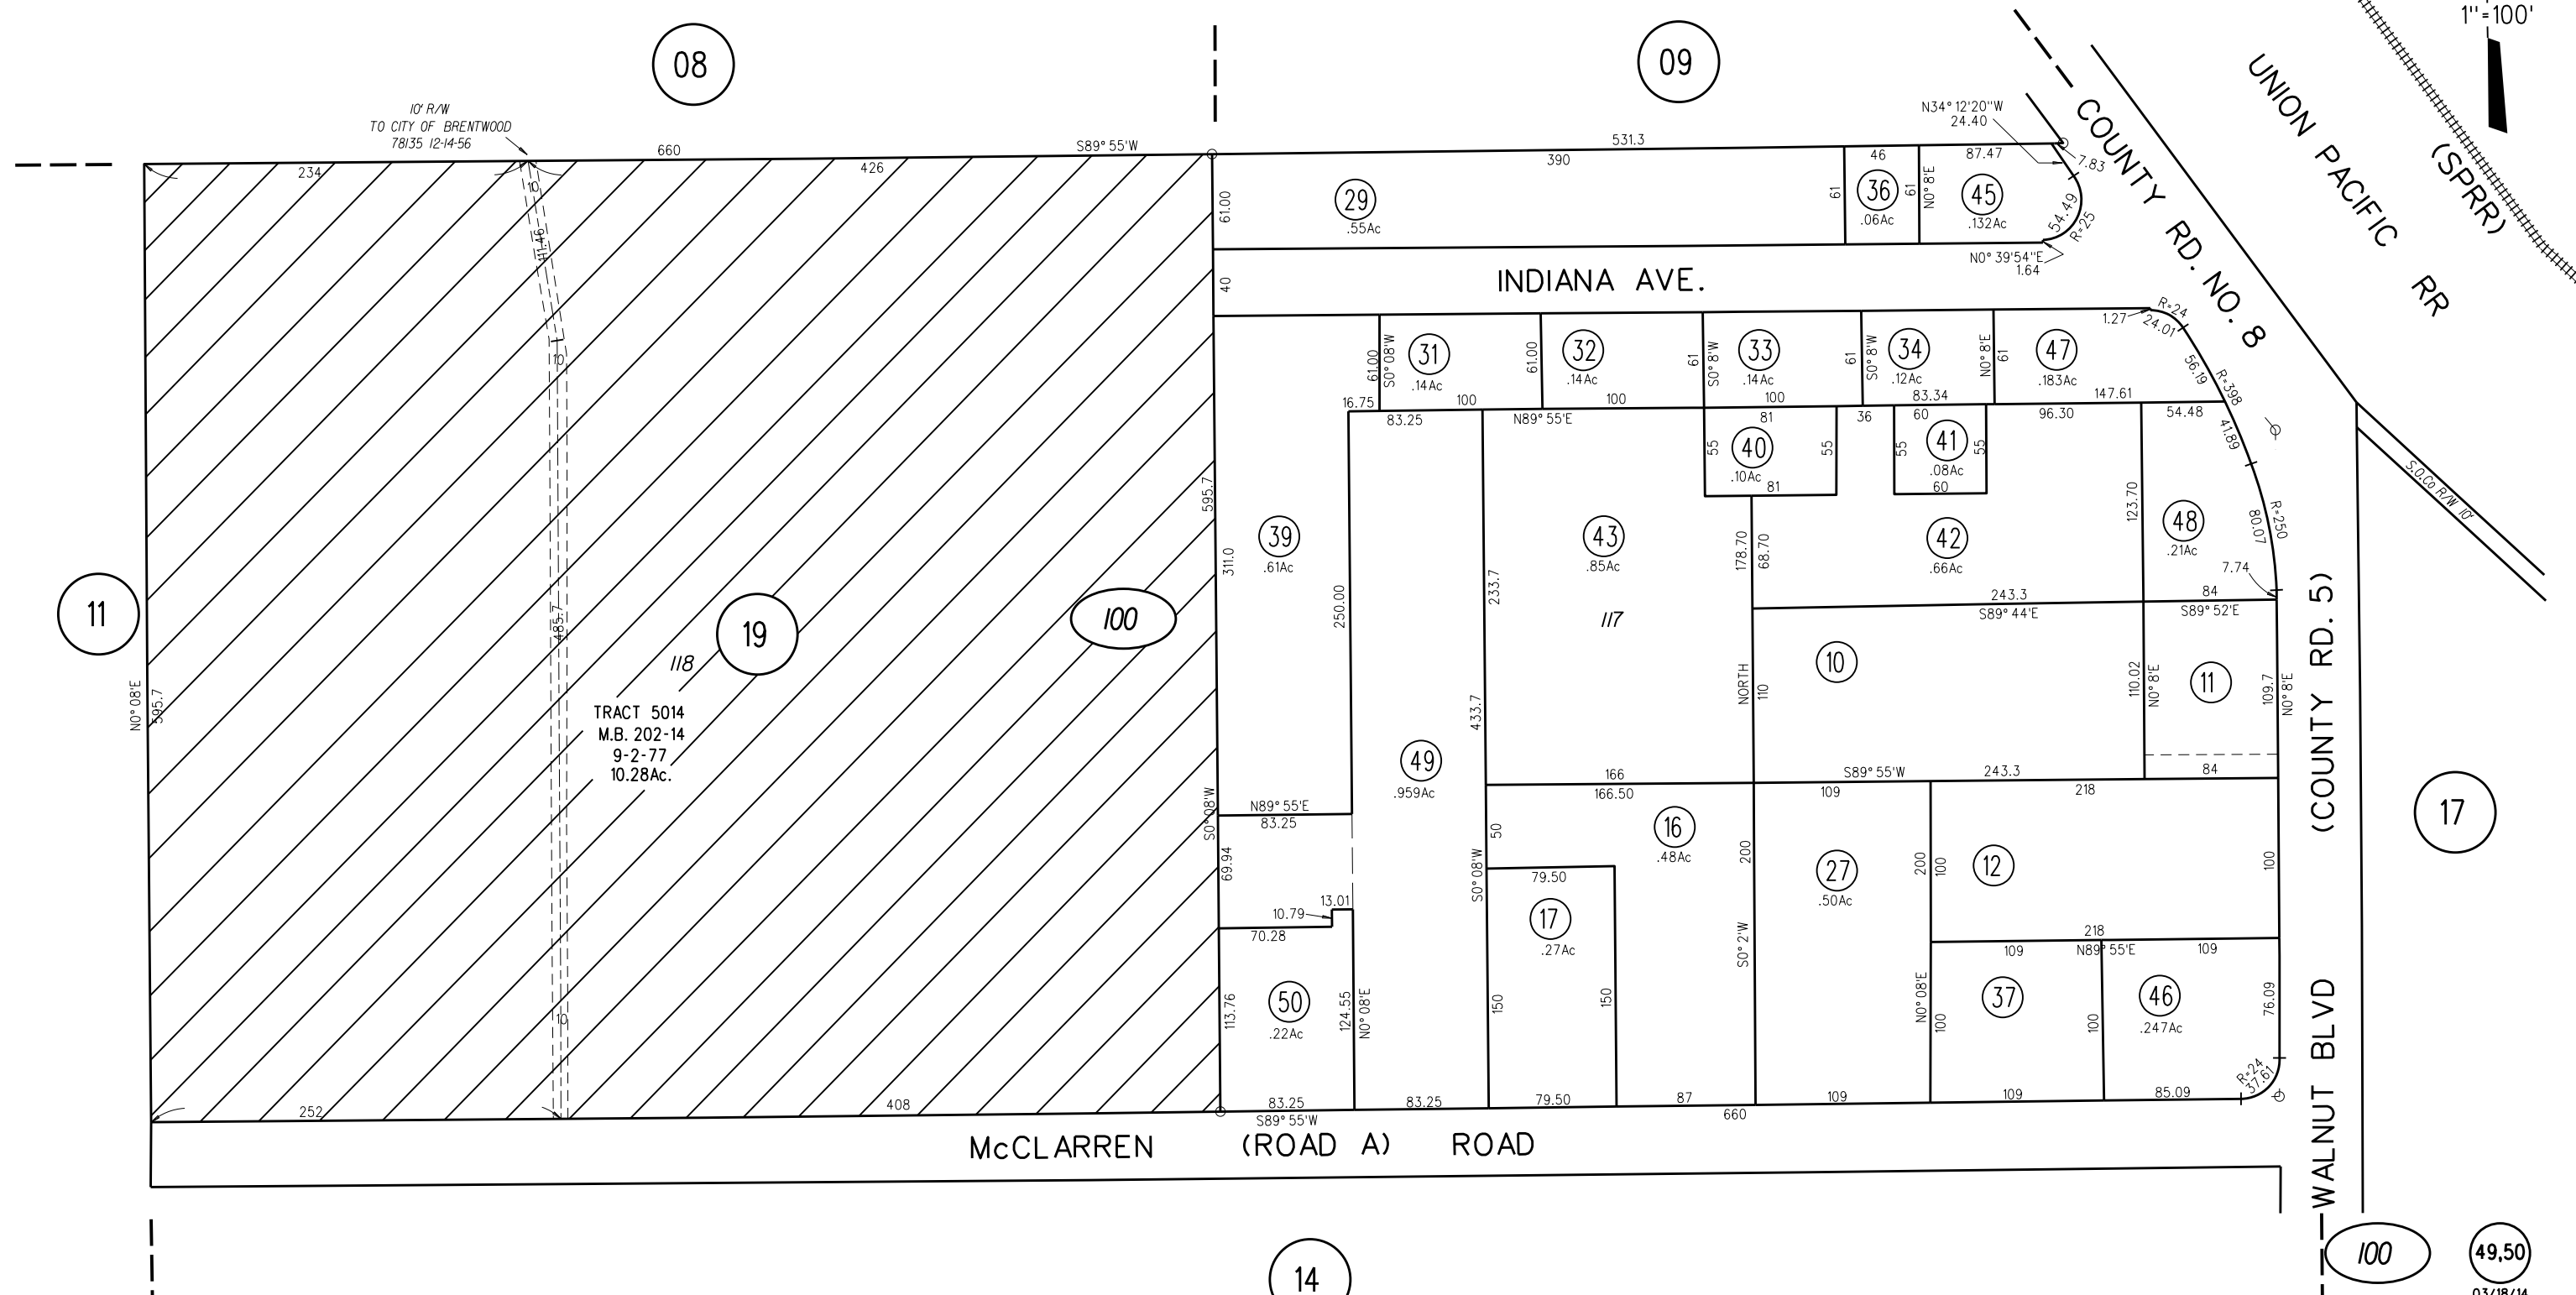

LOTS 117 & 118 BRENTWOOD IRRIGATED FARMS SUB 3 MB 16-324

1" = 100'

NOTE: THIS MAP WAS PREPARED FOR ASSESSMENT PURPOSES ONLY. NO LIABILITY IS ASSUMED FOR THE ACCURACY OF THE INFORMATION DELINEATED HEREON. ASSESSOR'S PARCELS MAY NOT COMPLY WITH LOCAL LOT SPLIT OR BUILDING SITE ORDINANCES.