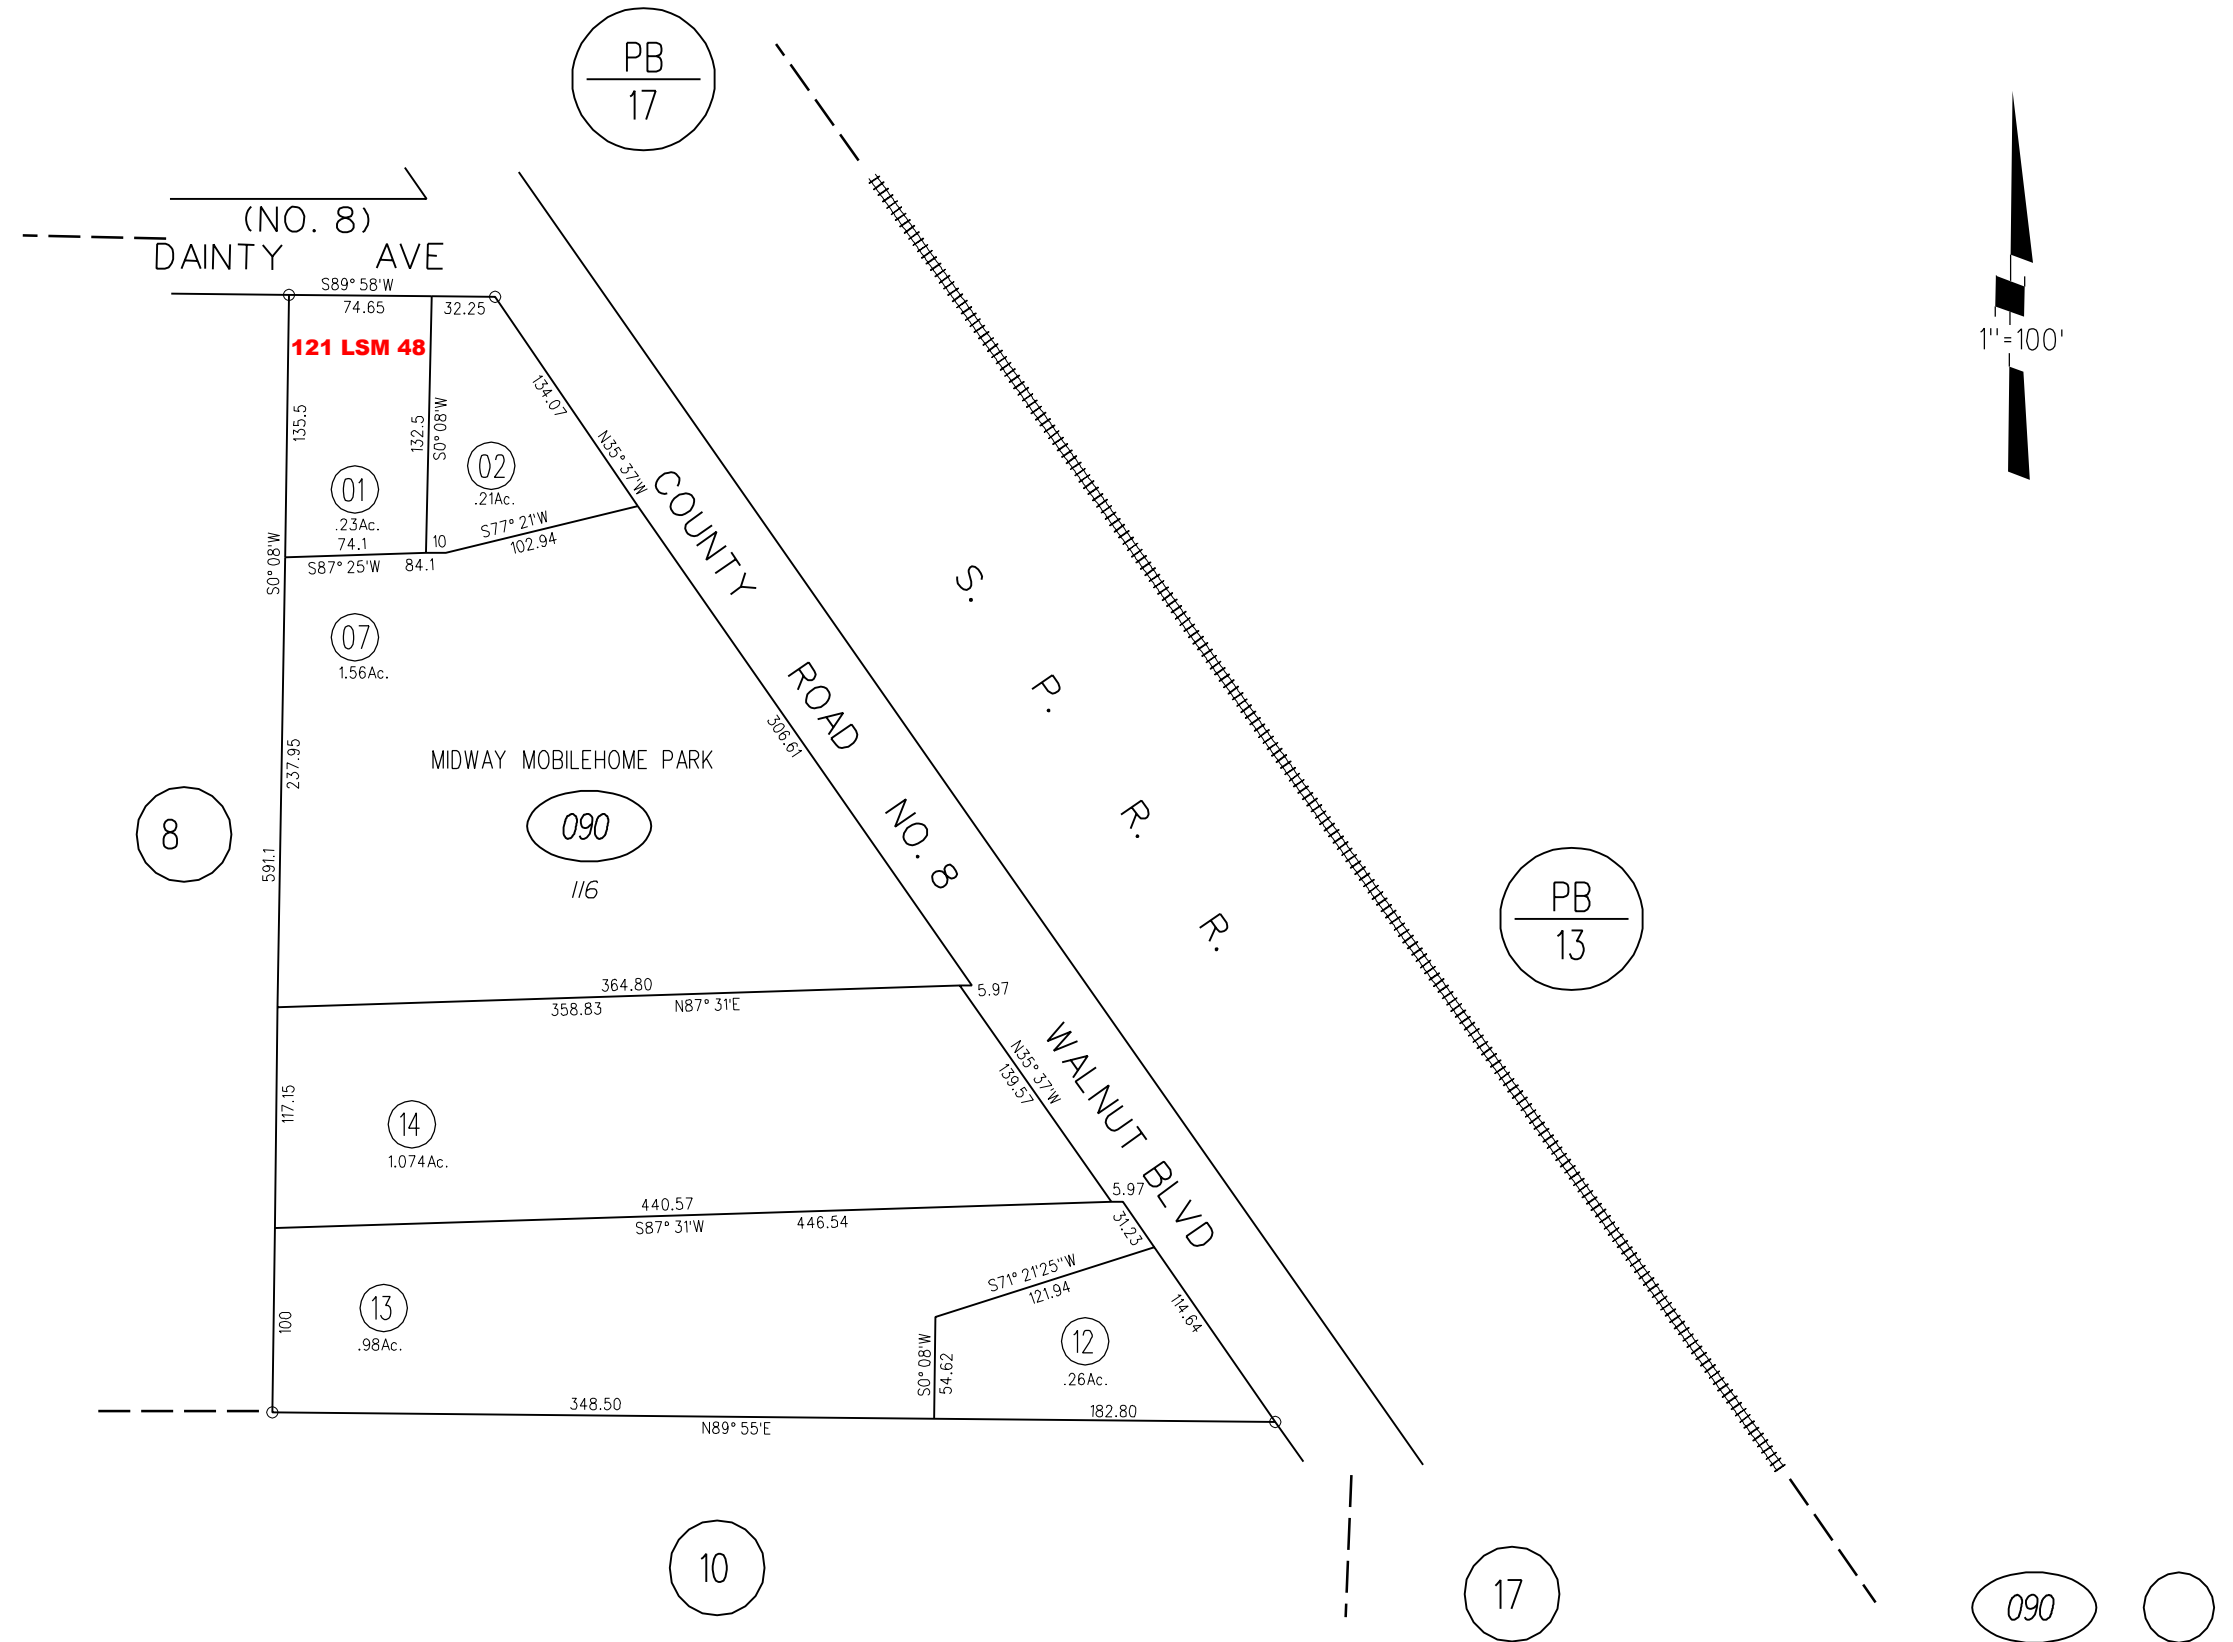

LOT 116 BRENTWOOD IRRIGATED FARMS SUB 3

M.B.16-324

NOTE: THIS MAP WAS PREPARED FOR ASSESSMENT PURPOSES ONLY. NO LIABILITY IS ASSUMED FOR THE ACCURACY OF THE INFORMATION DELINEATED HEREON. ASSESSOR'S PARCELS MAY NOT COMPLY WITH LOCAL LOT SPLIT OR BUILDING SITE ORDINANCES.