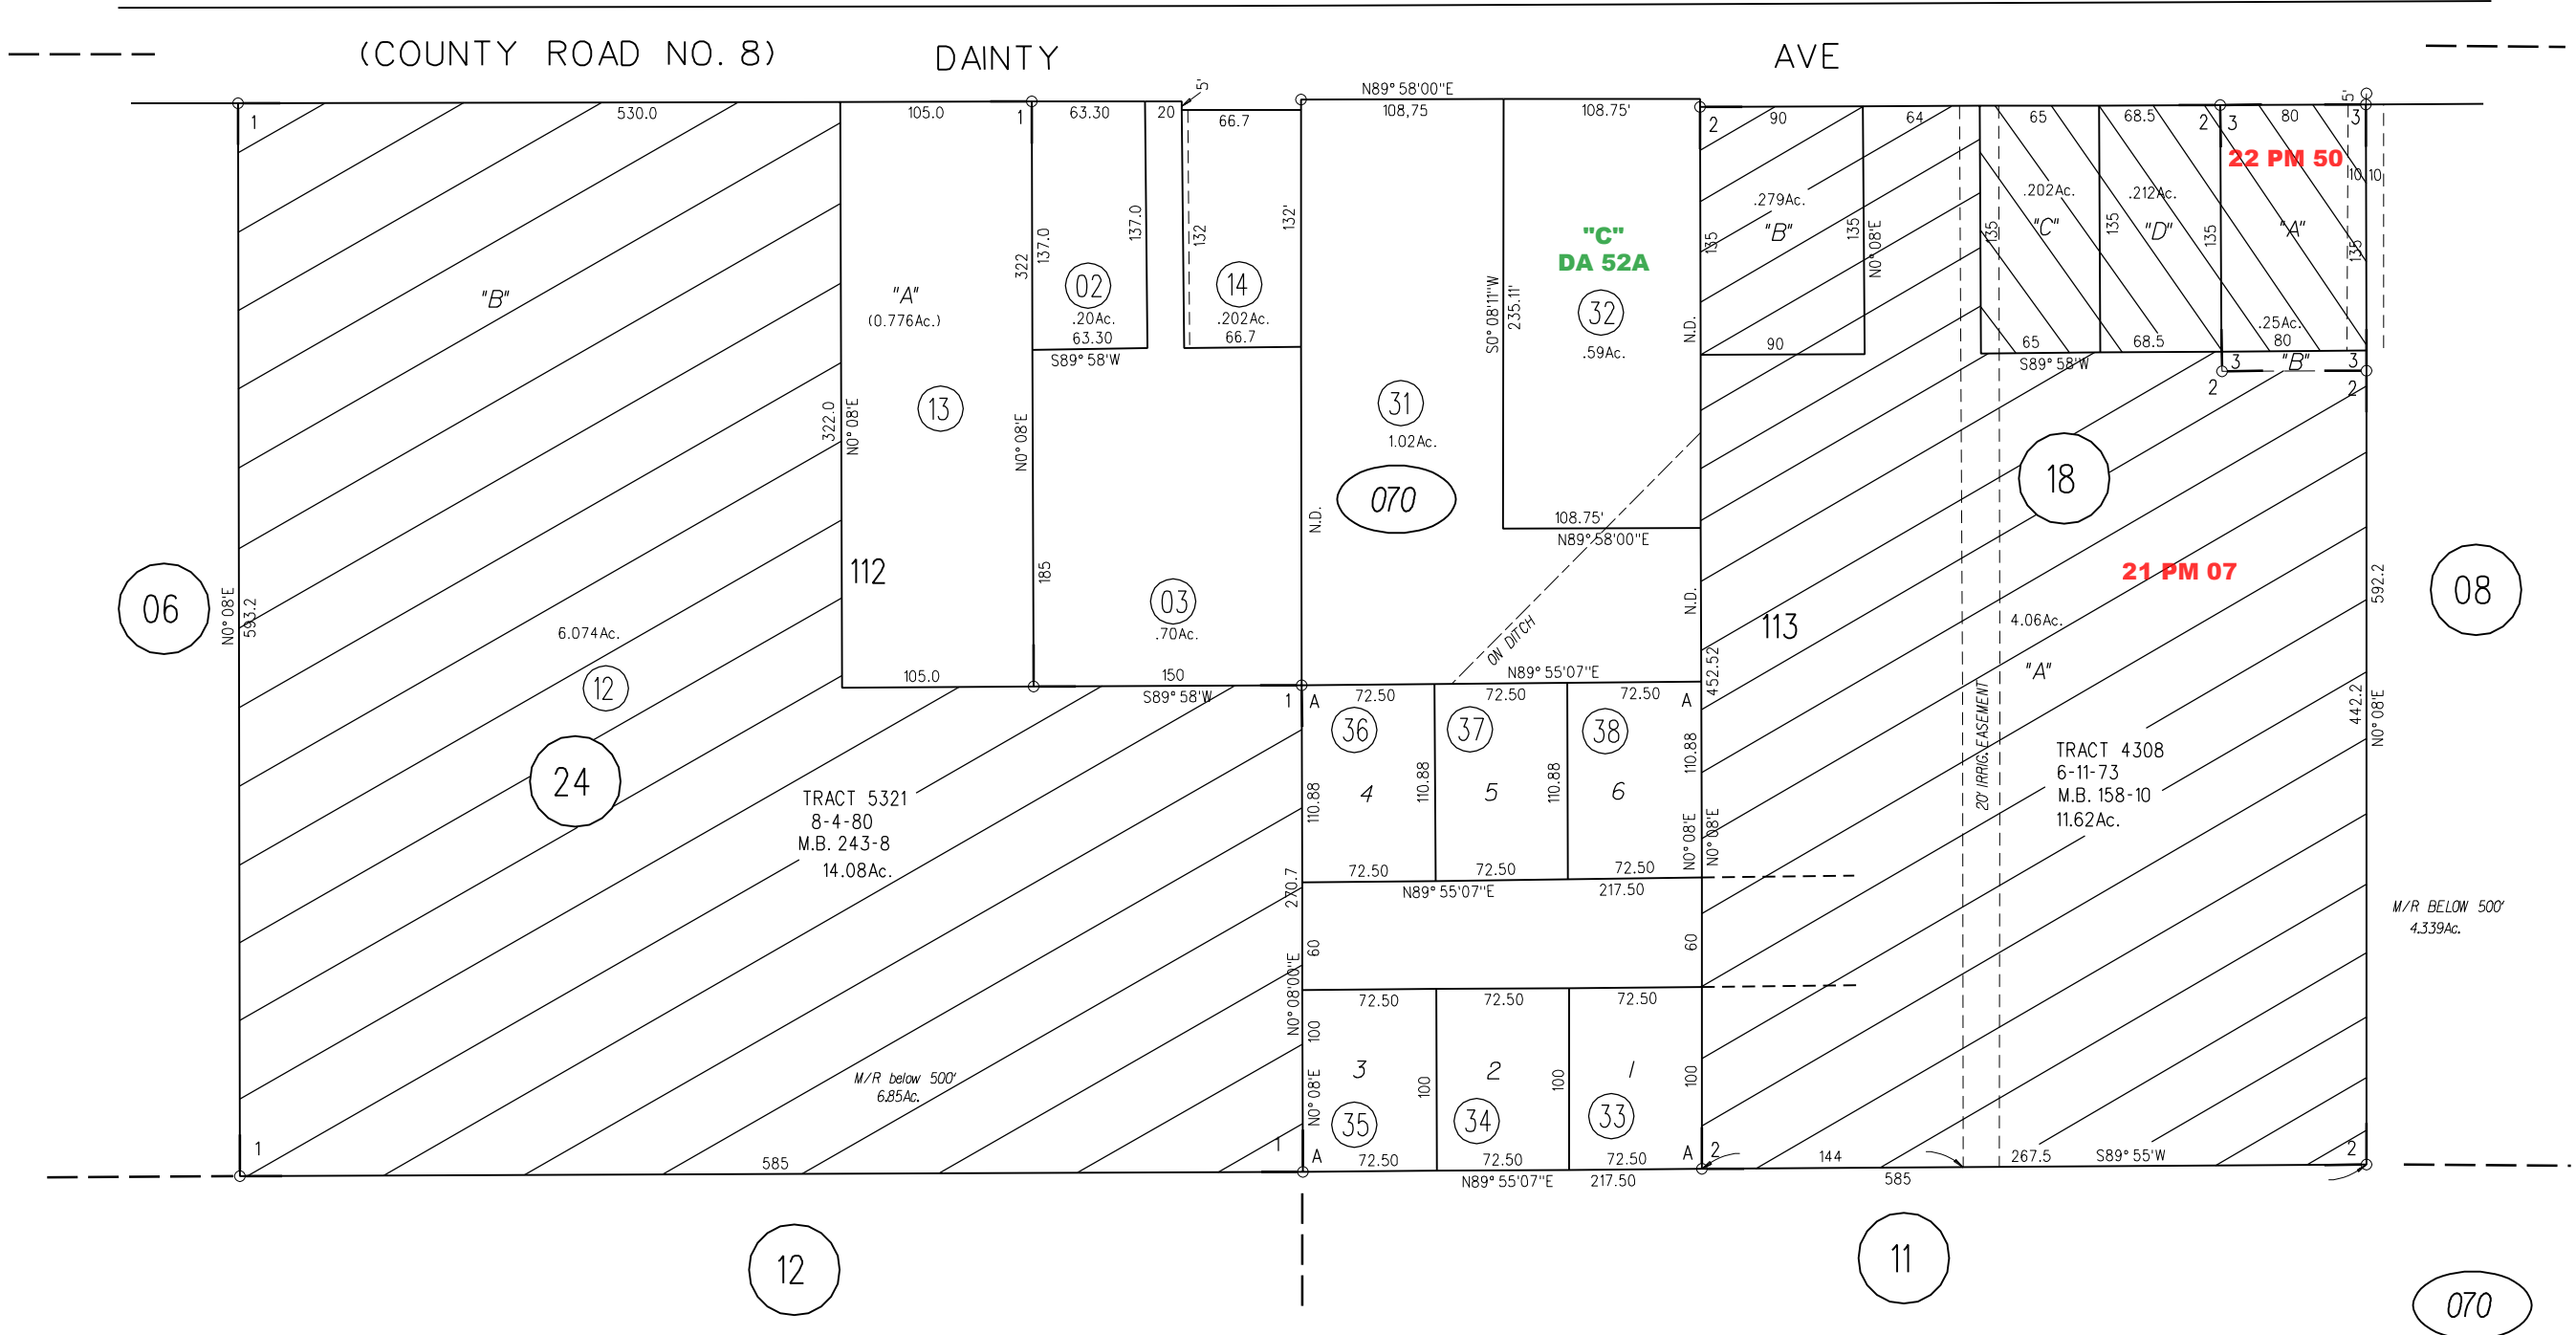

LOTS 112 & 113 BRENTWOOD IRRIGATED FARMS SUB. 3

1- 7 PM 38 3-14-69

M.B. 16-324

A-1976 ROLL TRACT 4556 (PEARL ESTATES) MB 179-16

NOTE: THIS MAP WAS PREPARED FOR ASSESSMENT PURPOSES ONLY. NO LIABILITY IS ASSUMED FOR THE ACCURACY OF THE INFORMATION DELINEATED HEREON. ASSESSOR'S PARCELS MAY NOT COMPLY WITH LOCAL LOT SPLIT OR BUILDING SITE ORDINANCES.