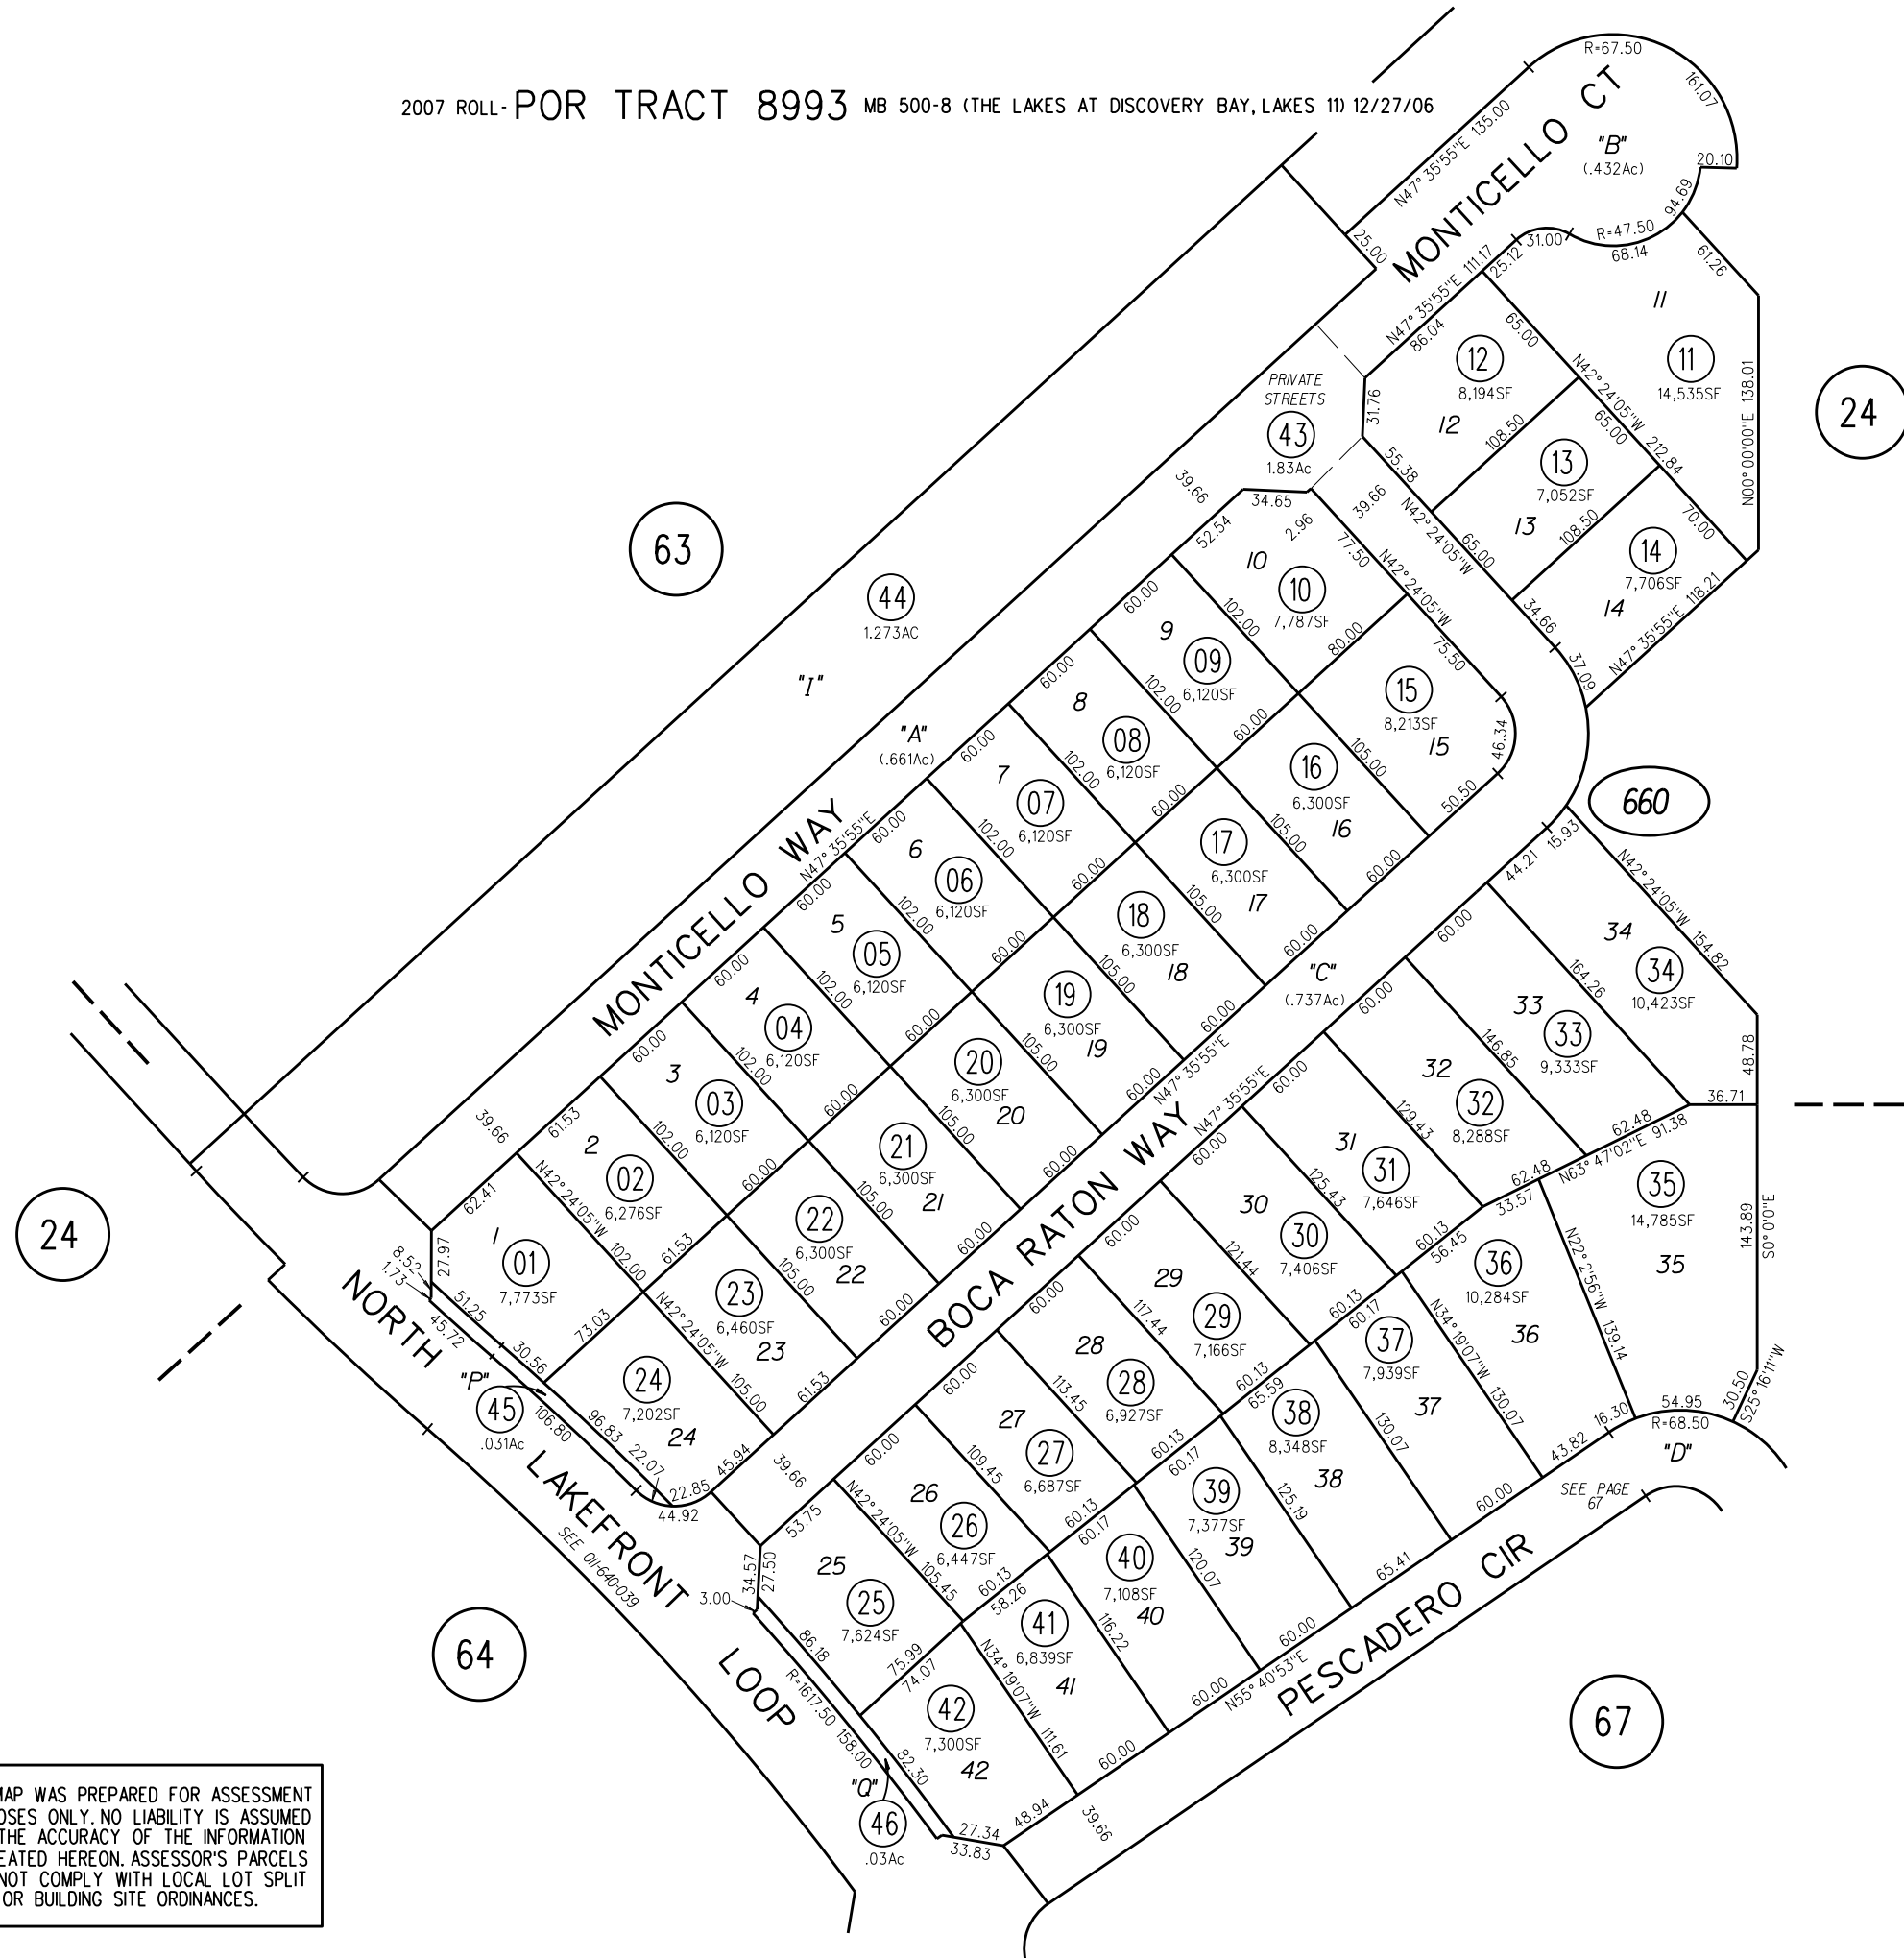

2007 ROLL - POR TRACT 8993 MB 500-8 (THE LAKES AT DISCOVERY BAY, LAKES 11) 12/27/06

NOTE: THIS MAP WAS PREPARED FOR ASSESSMENT PURPOSES ONLY. NO LIABILITY IS ASSUMED FOR THE ACCURACY OF THE INFORMATION DELINEATED HEREON. ASSESSOR'S PARCELS MAY NOT COMPLY WITH LOCAL LOT SPLIT OR BUILDING SITE ORDINANCES.

660
04/17/14