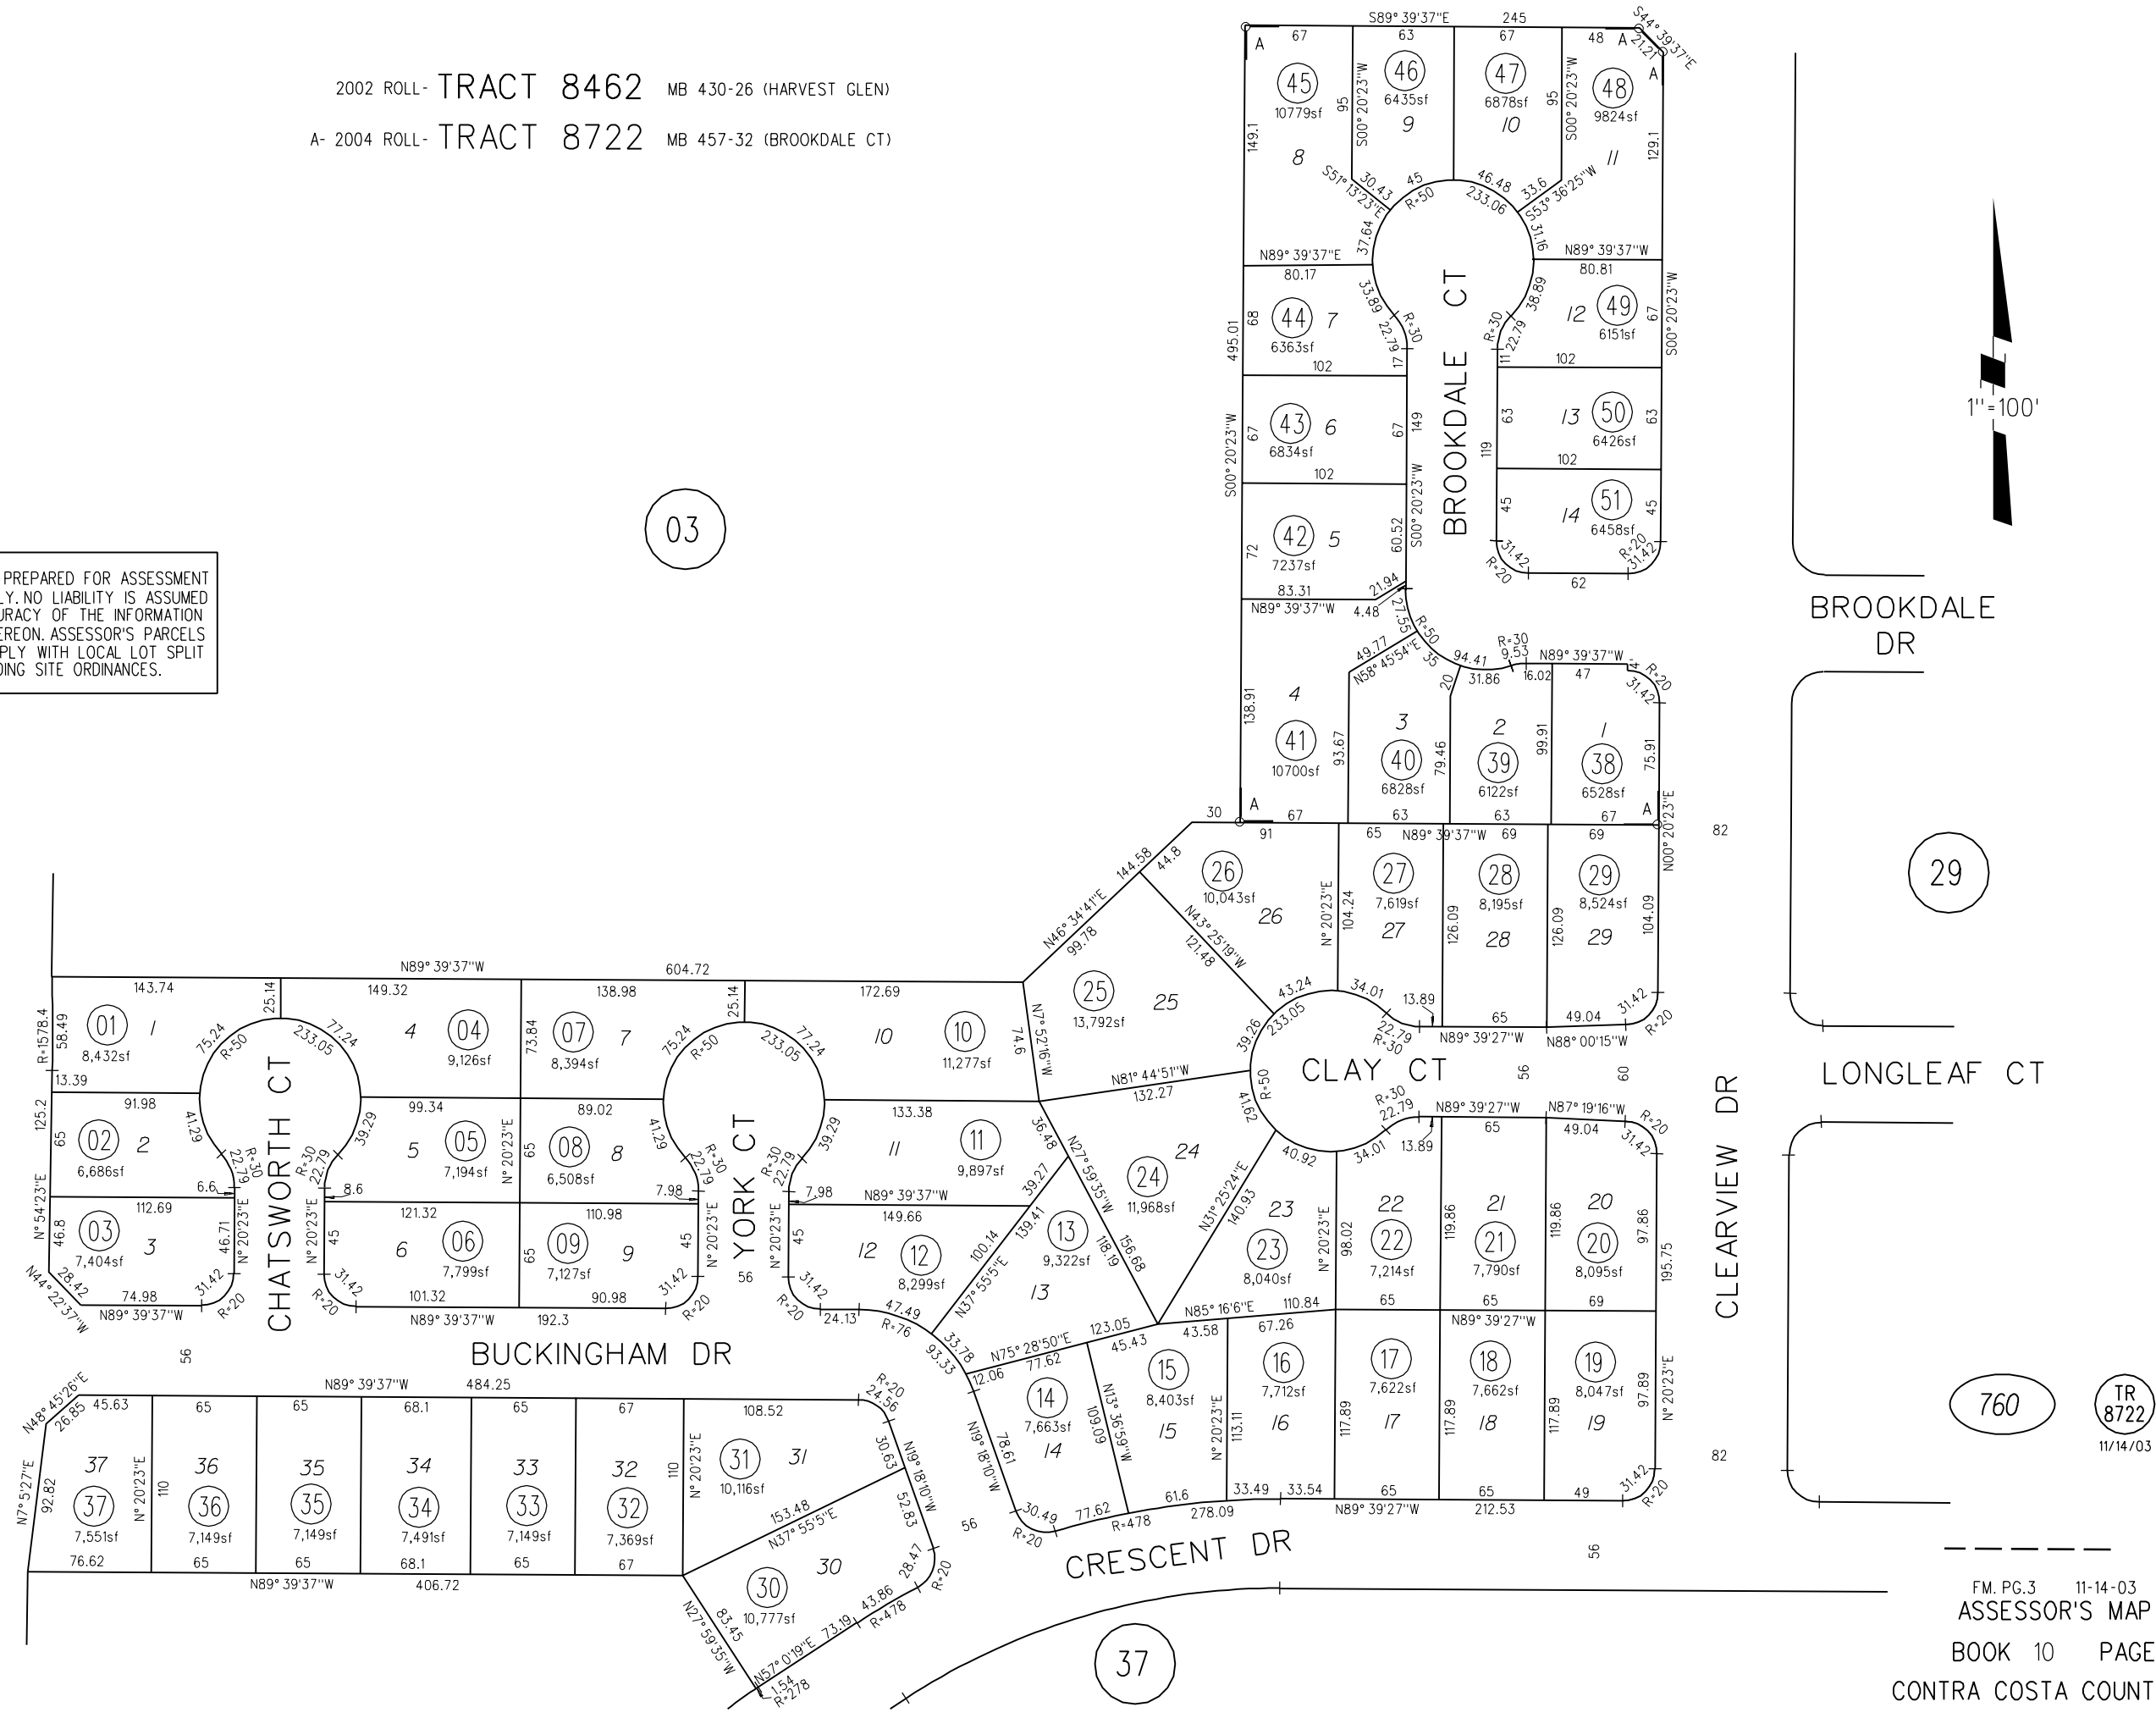

2002 ROLL - TRACT 8462 MB 430-26 (HARVEST GLEN)  
 A- 2004 ROLL - TRACT 8722 MB 457-32 (BROOKDALE CT)

NOTE: THIS MAP WAS PREPARED FOR ASSESSMENT PURPOSES ONLY. NO LIABILITY IS ASSUMED FOR THE ACCURACY OF THE INFORMATION DELINEATED HEREON. ASSESSOR'S PARCELS MAY NOT COMPLY WITH LOCAL LOT SPLIT OR BUILDING SITE ORDINANCES.

39

03

FAIRVIEW AVE

29

760

TR 8722  
11/14/03

37