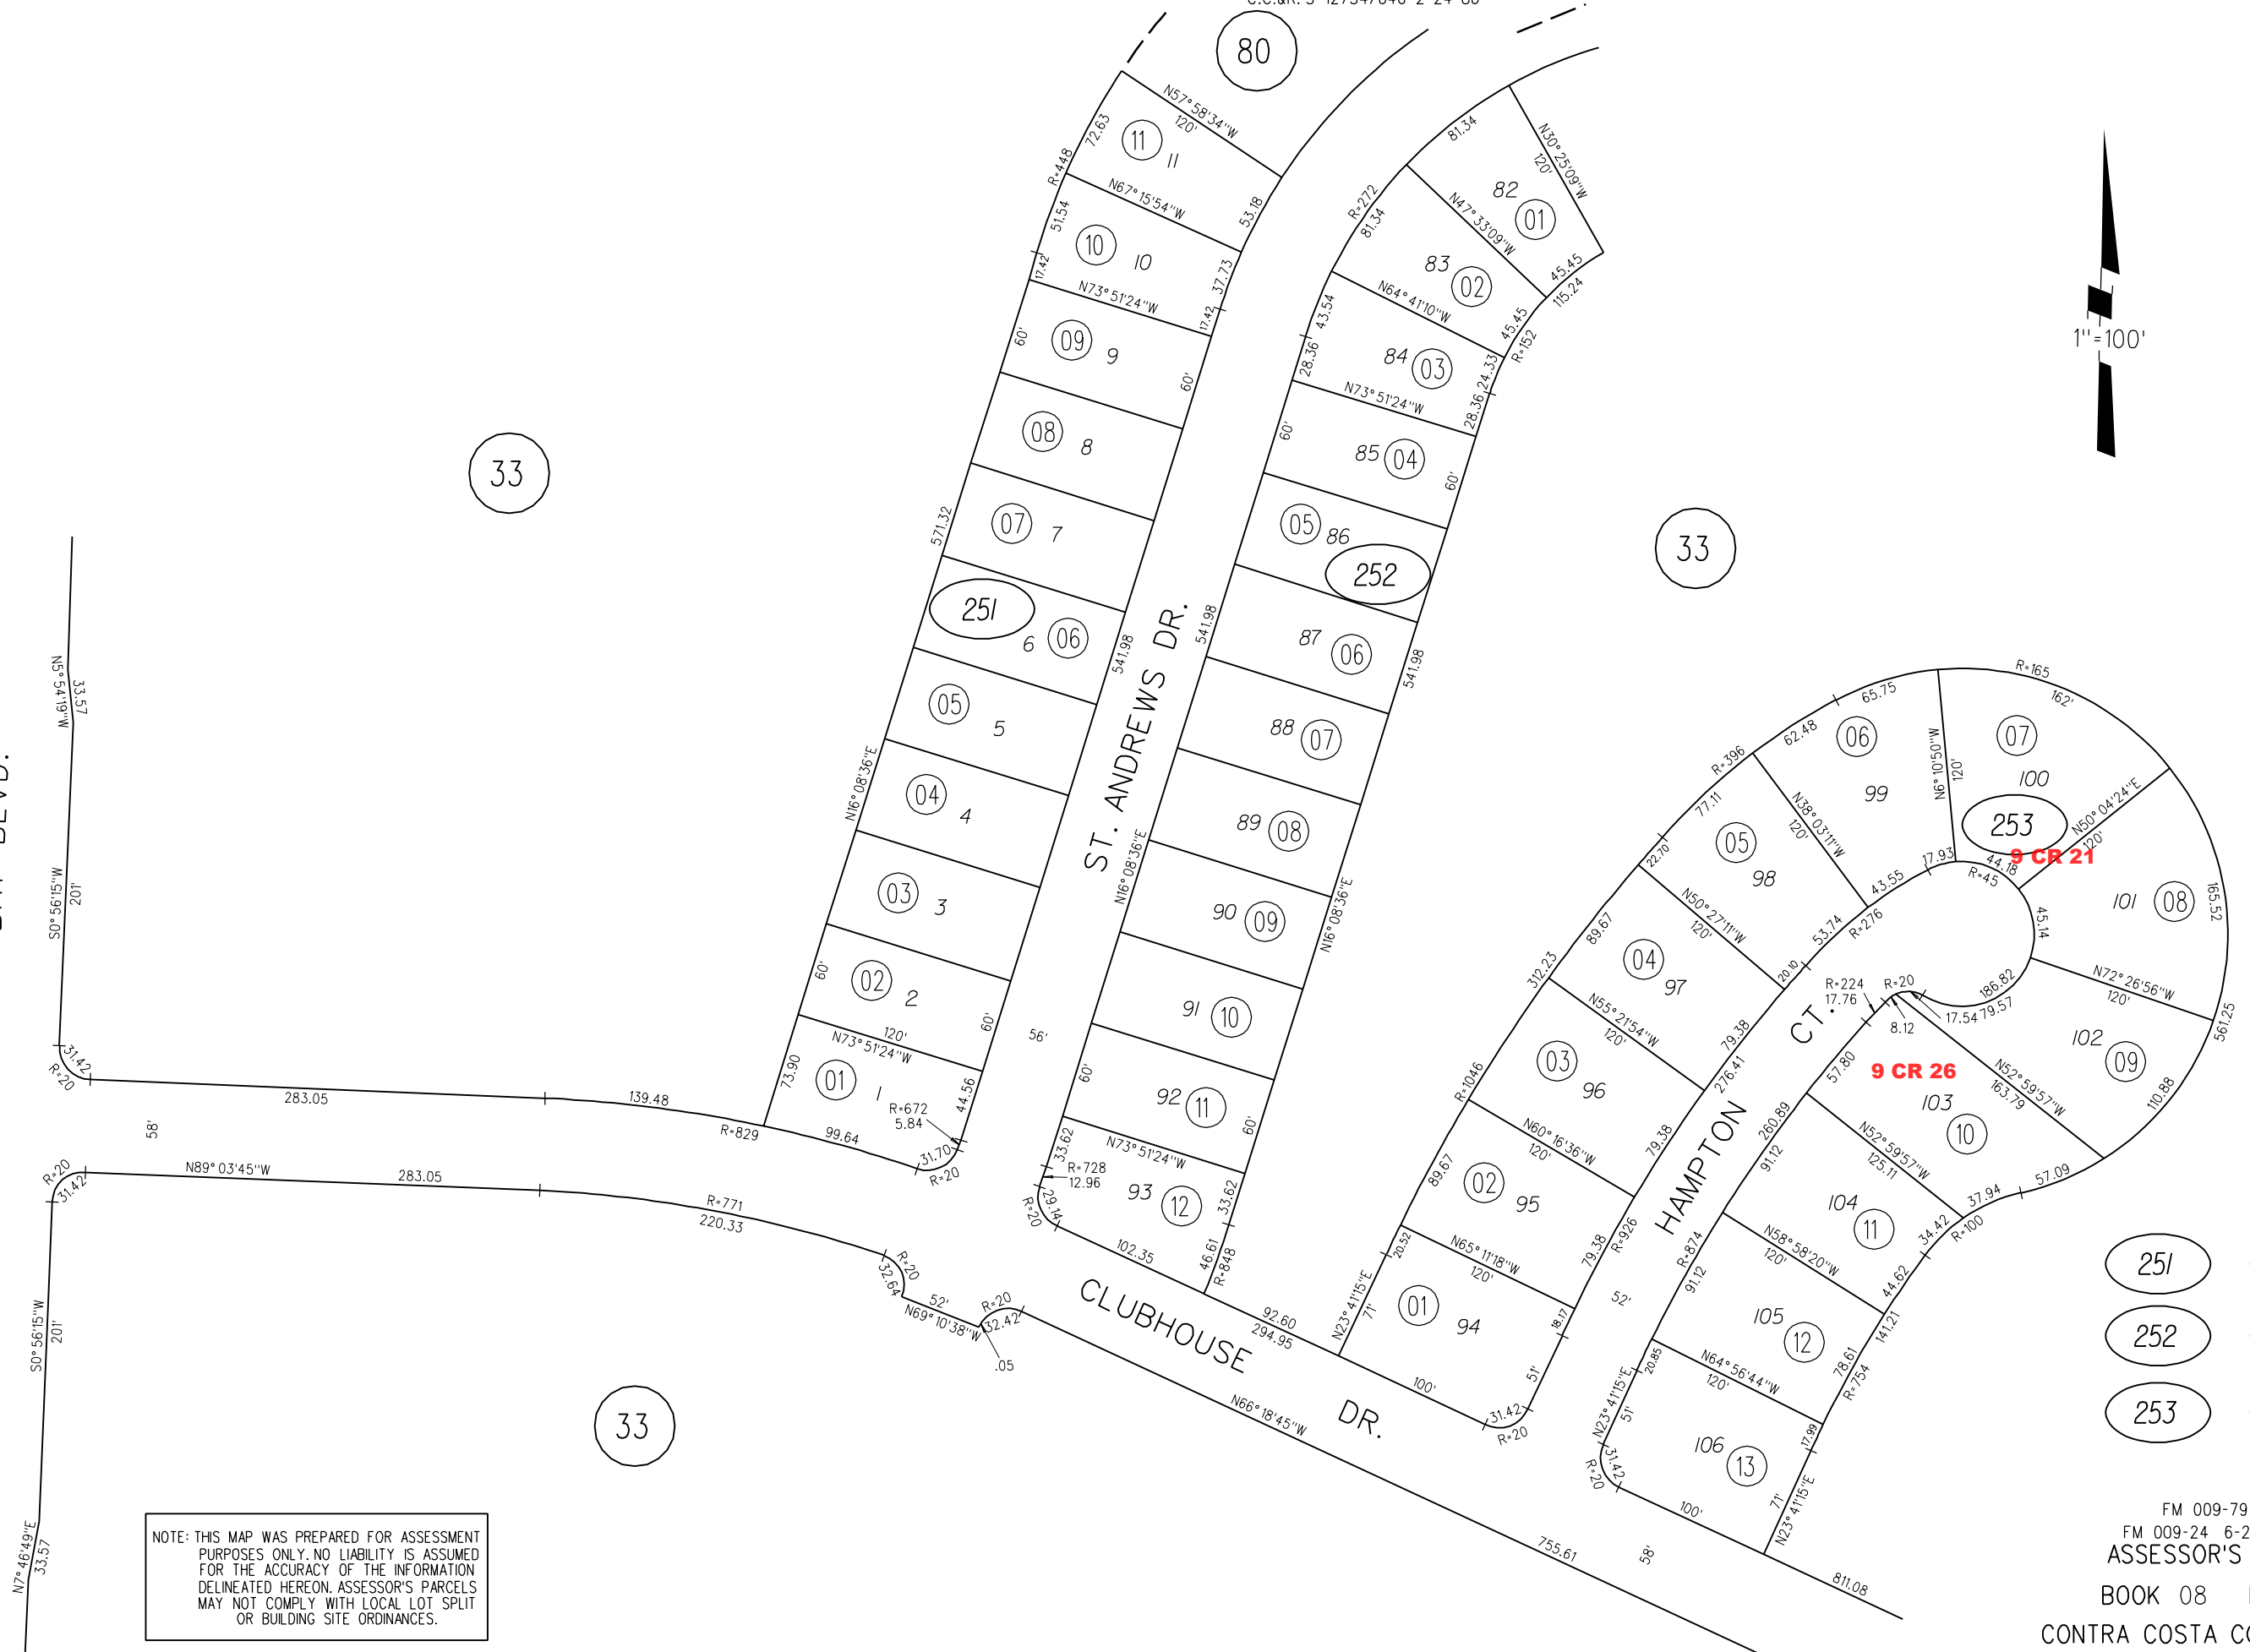

1" = 100'

DISCOVERY BAY BLVD.

NOTE: THIS MAP WAS PREPARED FOR ASSESSMENT PURPOSES ONLY. NO LIABILITY IS ASSUMED FOR THE ACCURACY OF THE INFORMATION DELINEATED HEREON. ASSESSOR'S PARCELS MAY NOT COMPLY WITH LOCAL LOT SPLIT OR BUILDING SITE ORDINANCES.