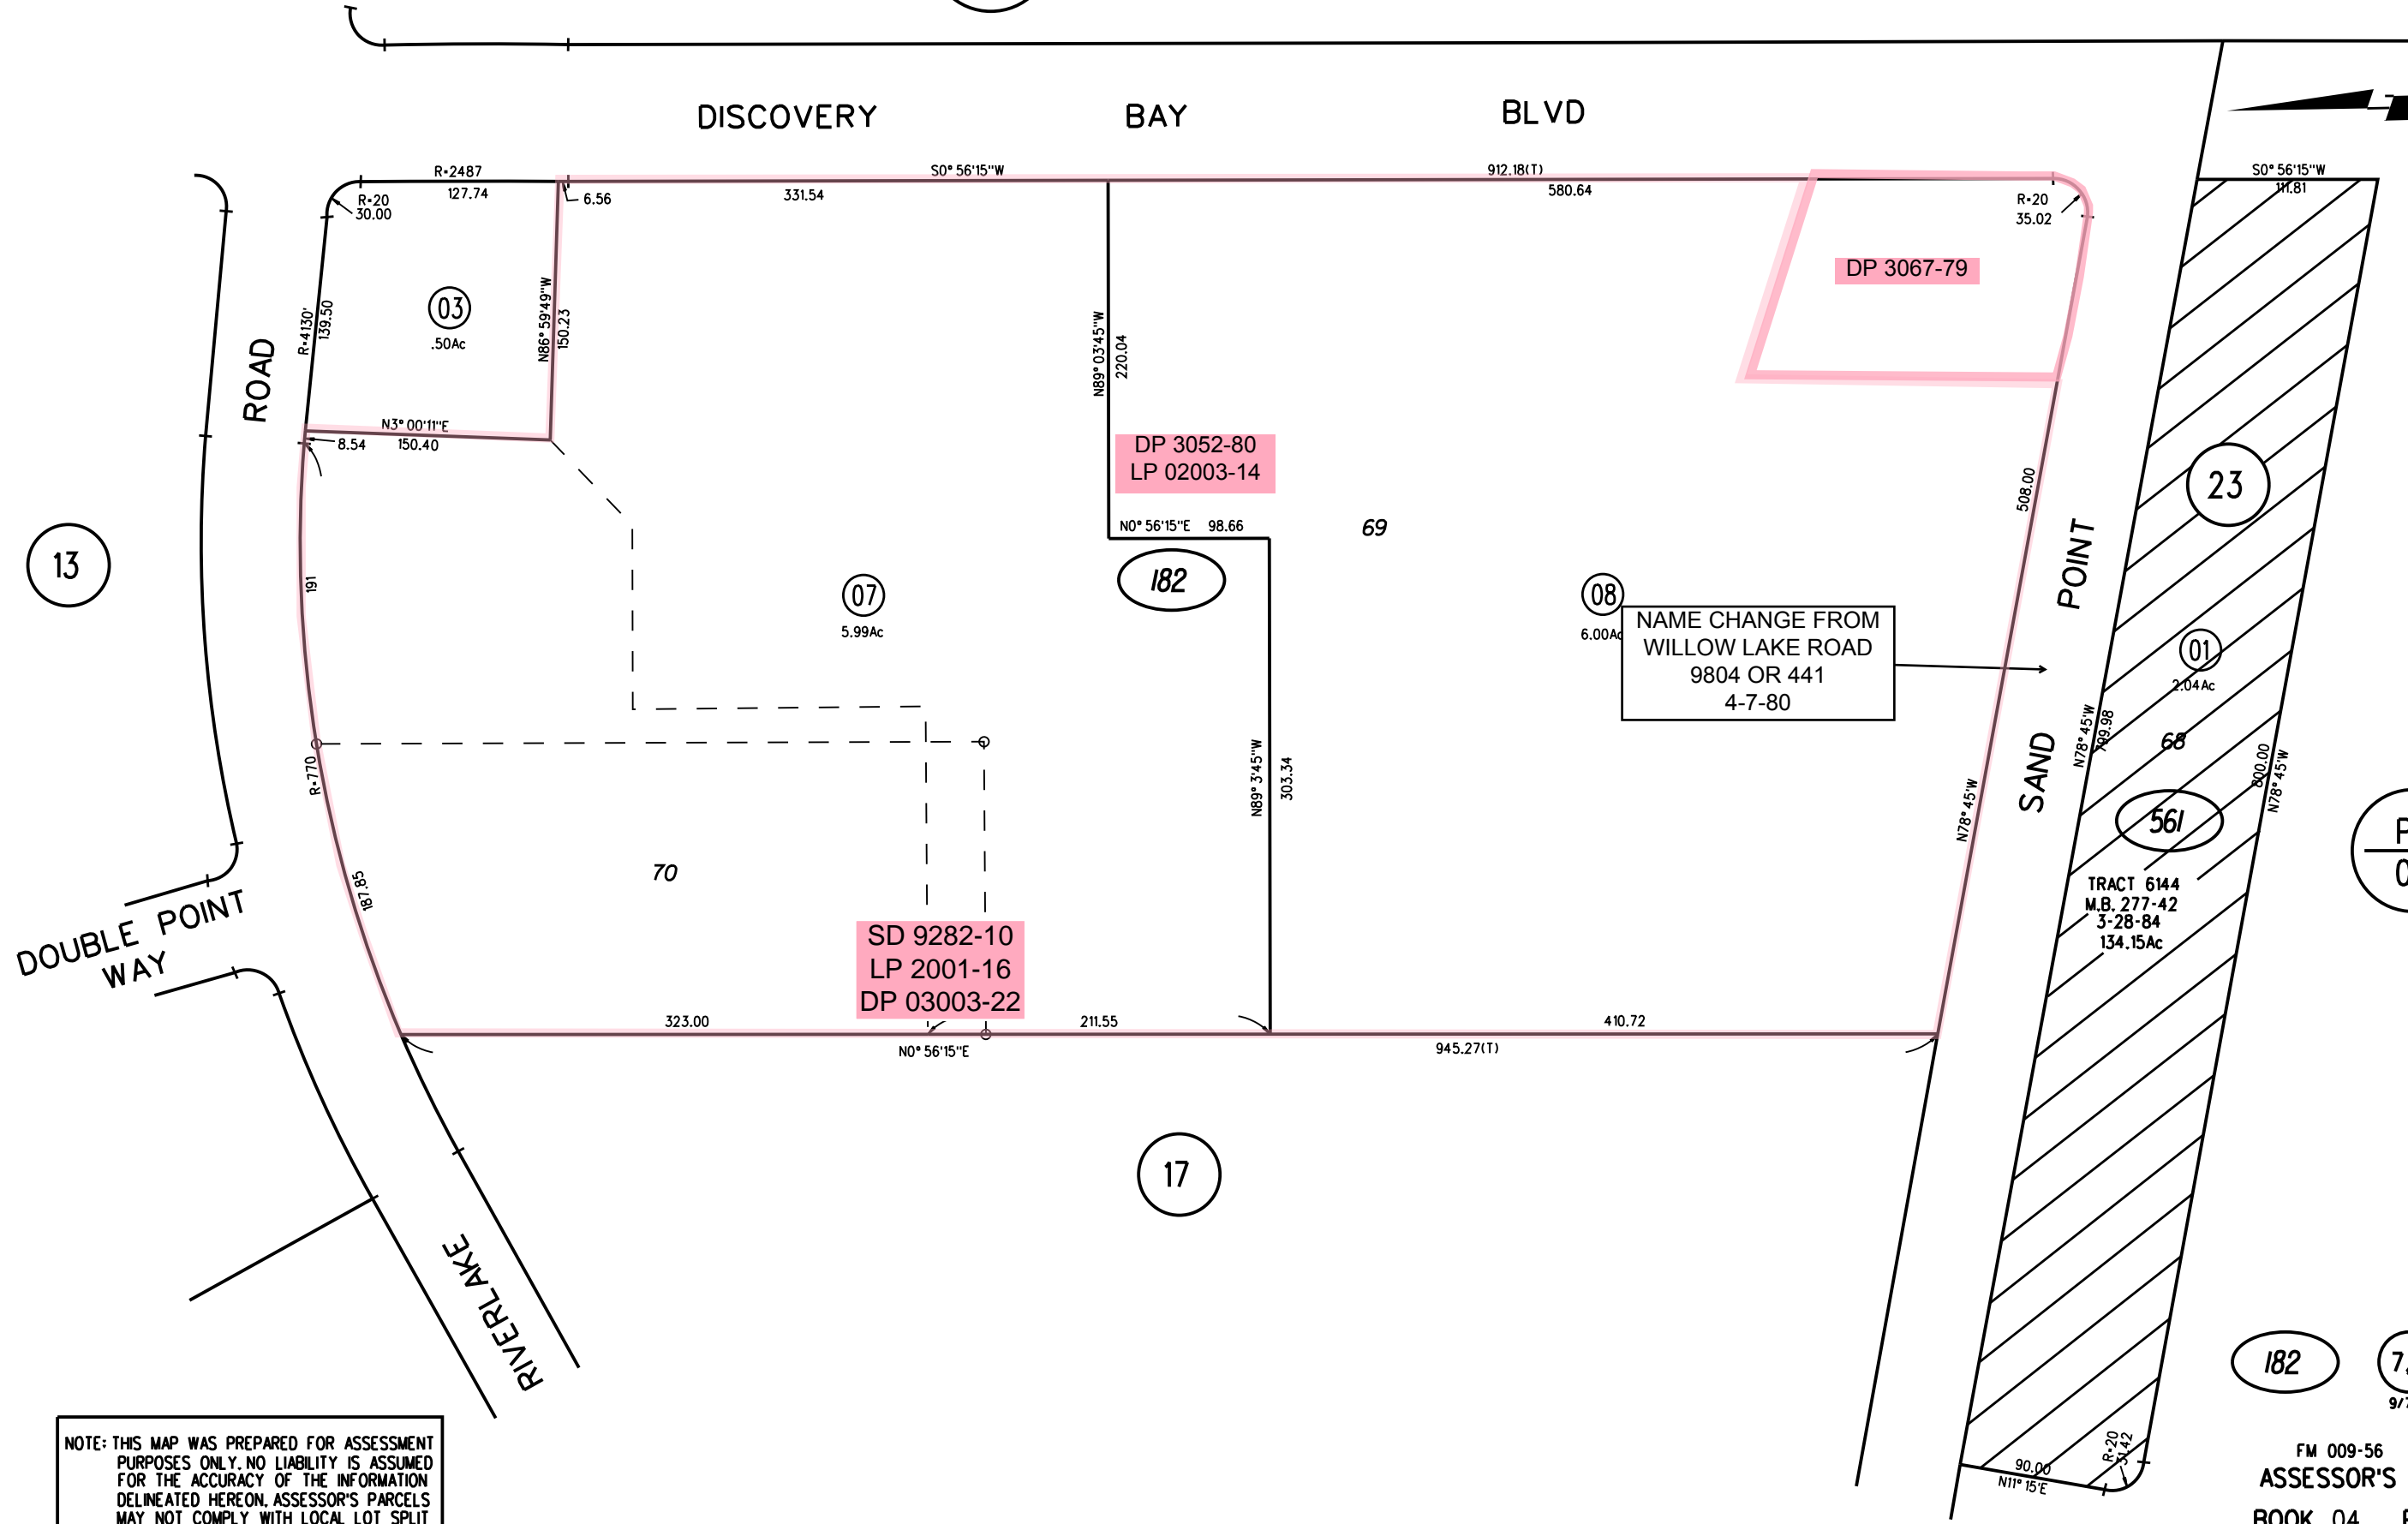

PB
08

DP 3067-79

DP 3052-80
LP 02003-14

NAME CHANGE FROM
WILLOW LAKE ROAD
9804 OR 441
4-7-80

SD 9282-10
LP 2001-16
DP 03003-22

TRACT 6144
M.B. 277-42
3-28-84
134.15Ac

NOTE: THIS MAP WAS PREPARED FOR ASSESSMENT PURPOSES ONLY. NO LIABILITY IS ASSUMED FOR THE ACCURACY OF THE INFORMATION DELINEATED HEREON. ASSESSOR'S PARCELS MAY NOT COMPLY WITH LOCAL LOT SPLIT OR BUILDING SITE ORDINANCES.

182

7,8