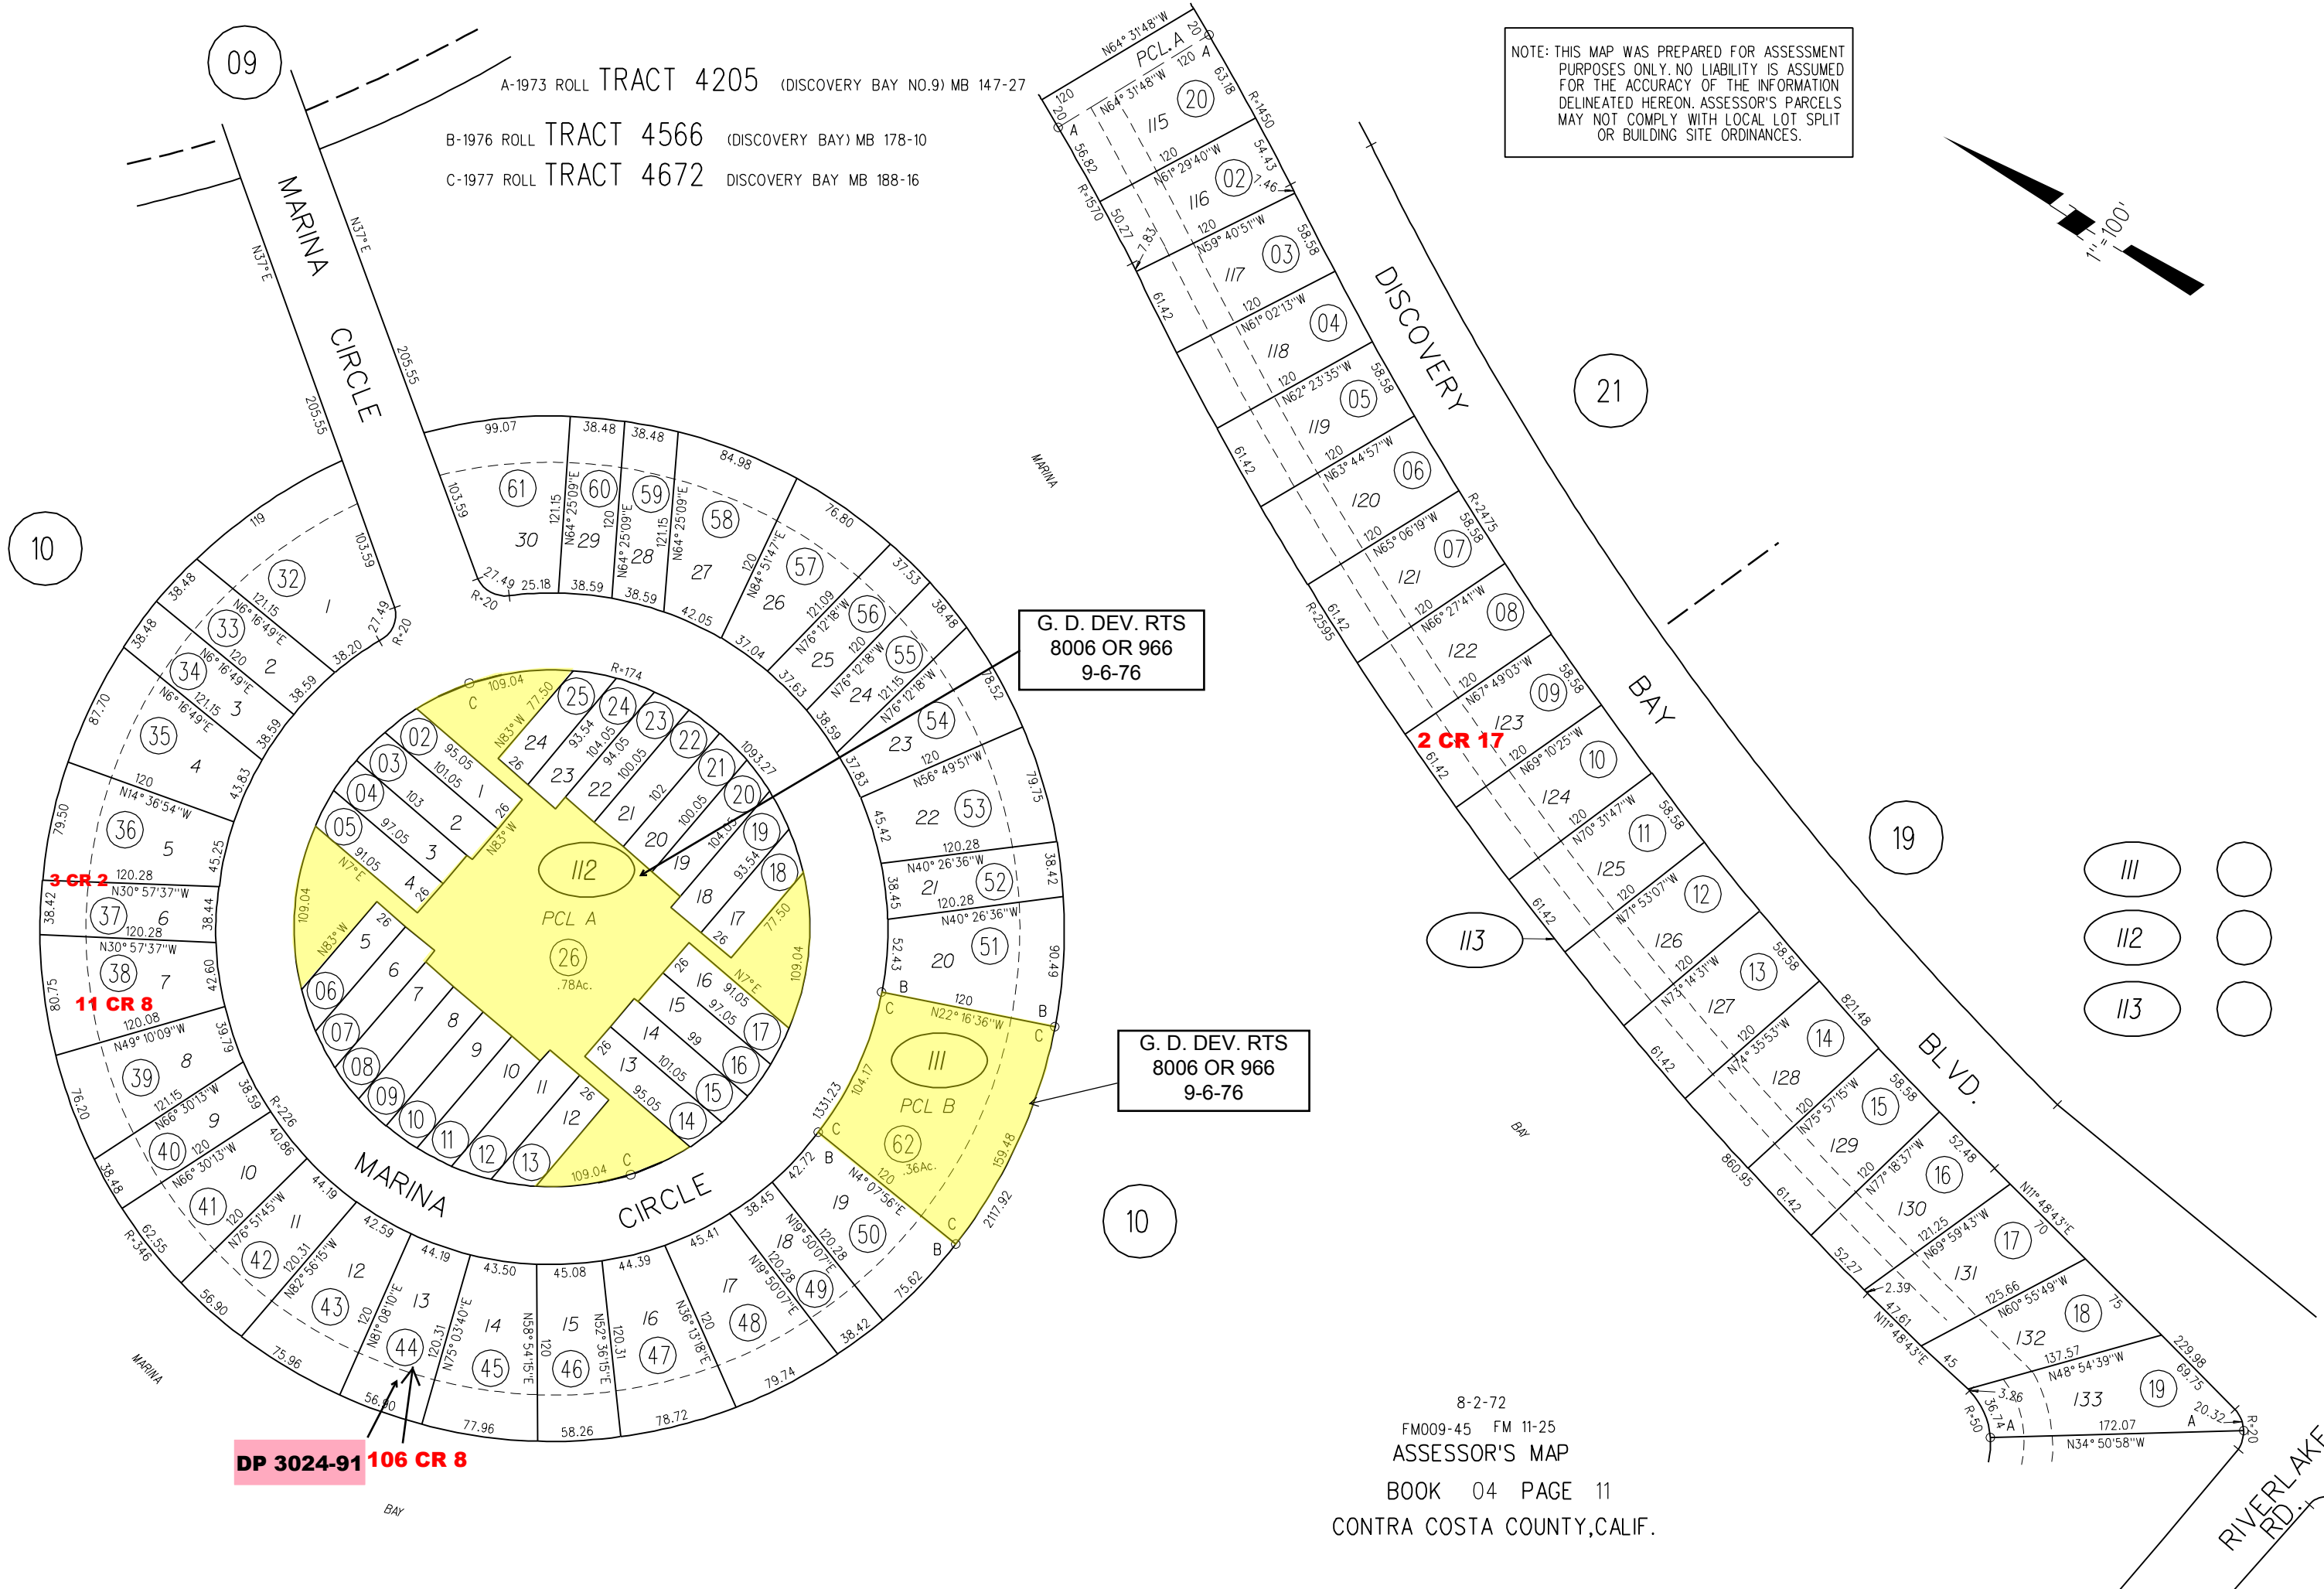

NOTE: THIS MAP WAS PREPARED FOR ASSESSMENT PURPOSES ONLY. NO LIABILITY IS ASSUMED FOR THE ACCURACY OF THE INFORMATION DELINEATED HEREON. ASSESSOR'S PARCELS MAY NOT COMPLY WITH LOCAL LOT SPLIT OR BUILDING SITE ORDINANCES.

A-1973 ROLL TRACT 4205 (DISCOVERY BAY NO.9) MB 147-27  
B-1976 ROLL TRACT 4566 (DISCOVERY BAY) MB 178-10  
C-1977 ROLL TRACT 4672 DISCOVERY BAY MB 188-16

G. D. DEV. RTS  
8006 OR 966  
9-6-76

G. D. DEV. RTS  
8006 OR 966  
9-6-76

DP 3024-91 106 CR 8

8-2-72  
FM009-45 FM 11-25  
ASSESSOR'S MAP  
BOOK 04 PAGE 11  
CONTRA COSTA COUNTY, CALIF.