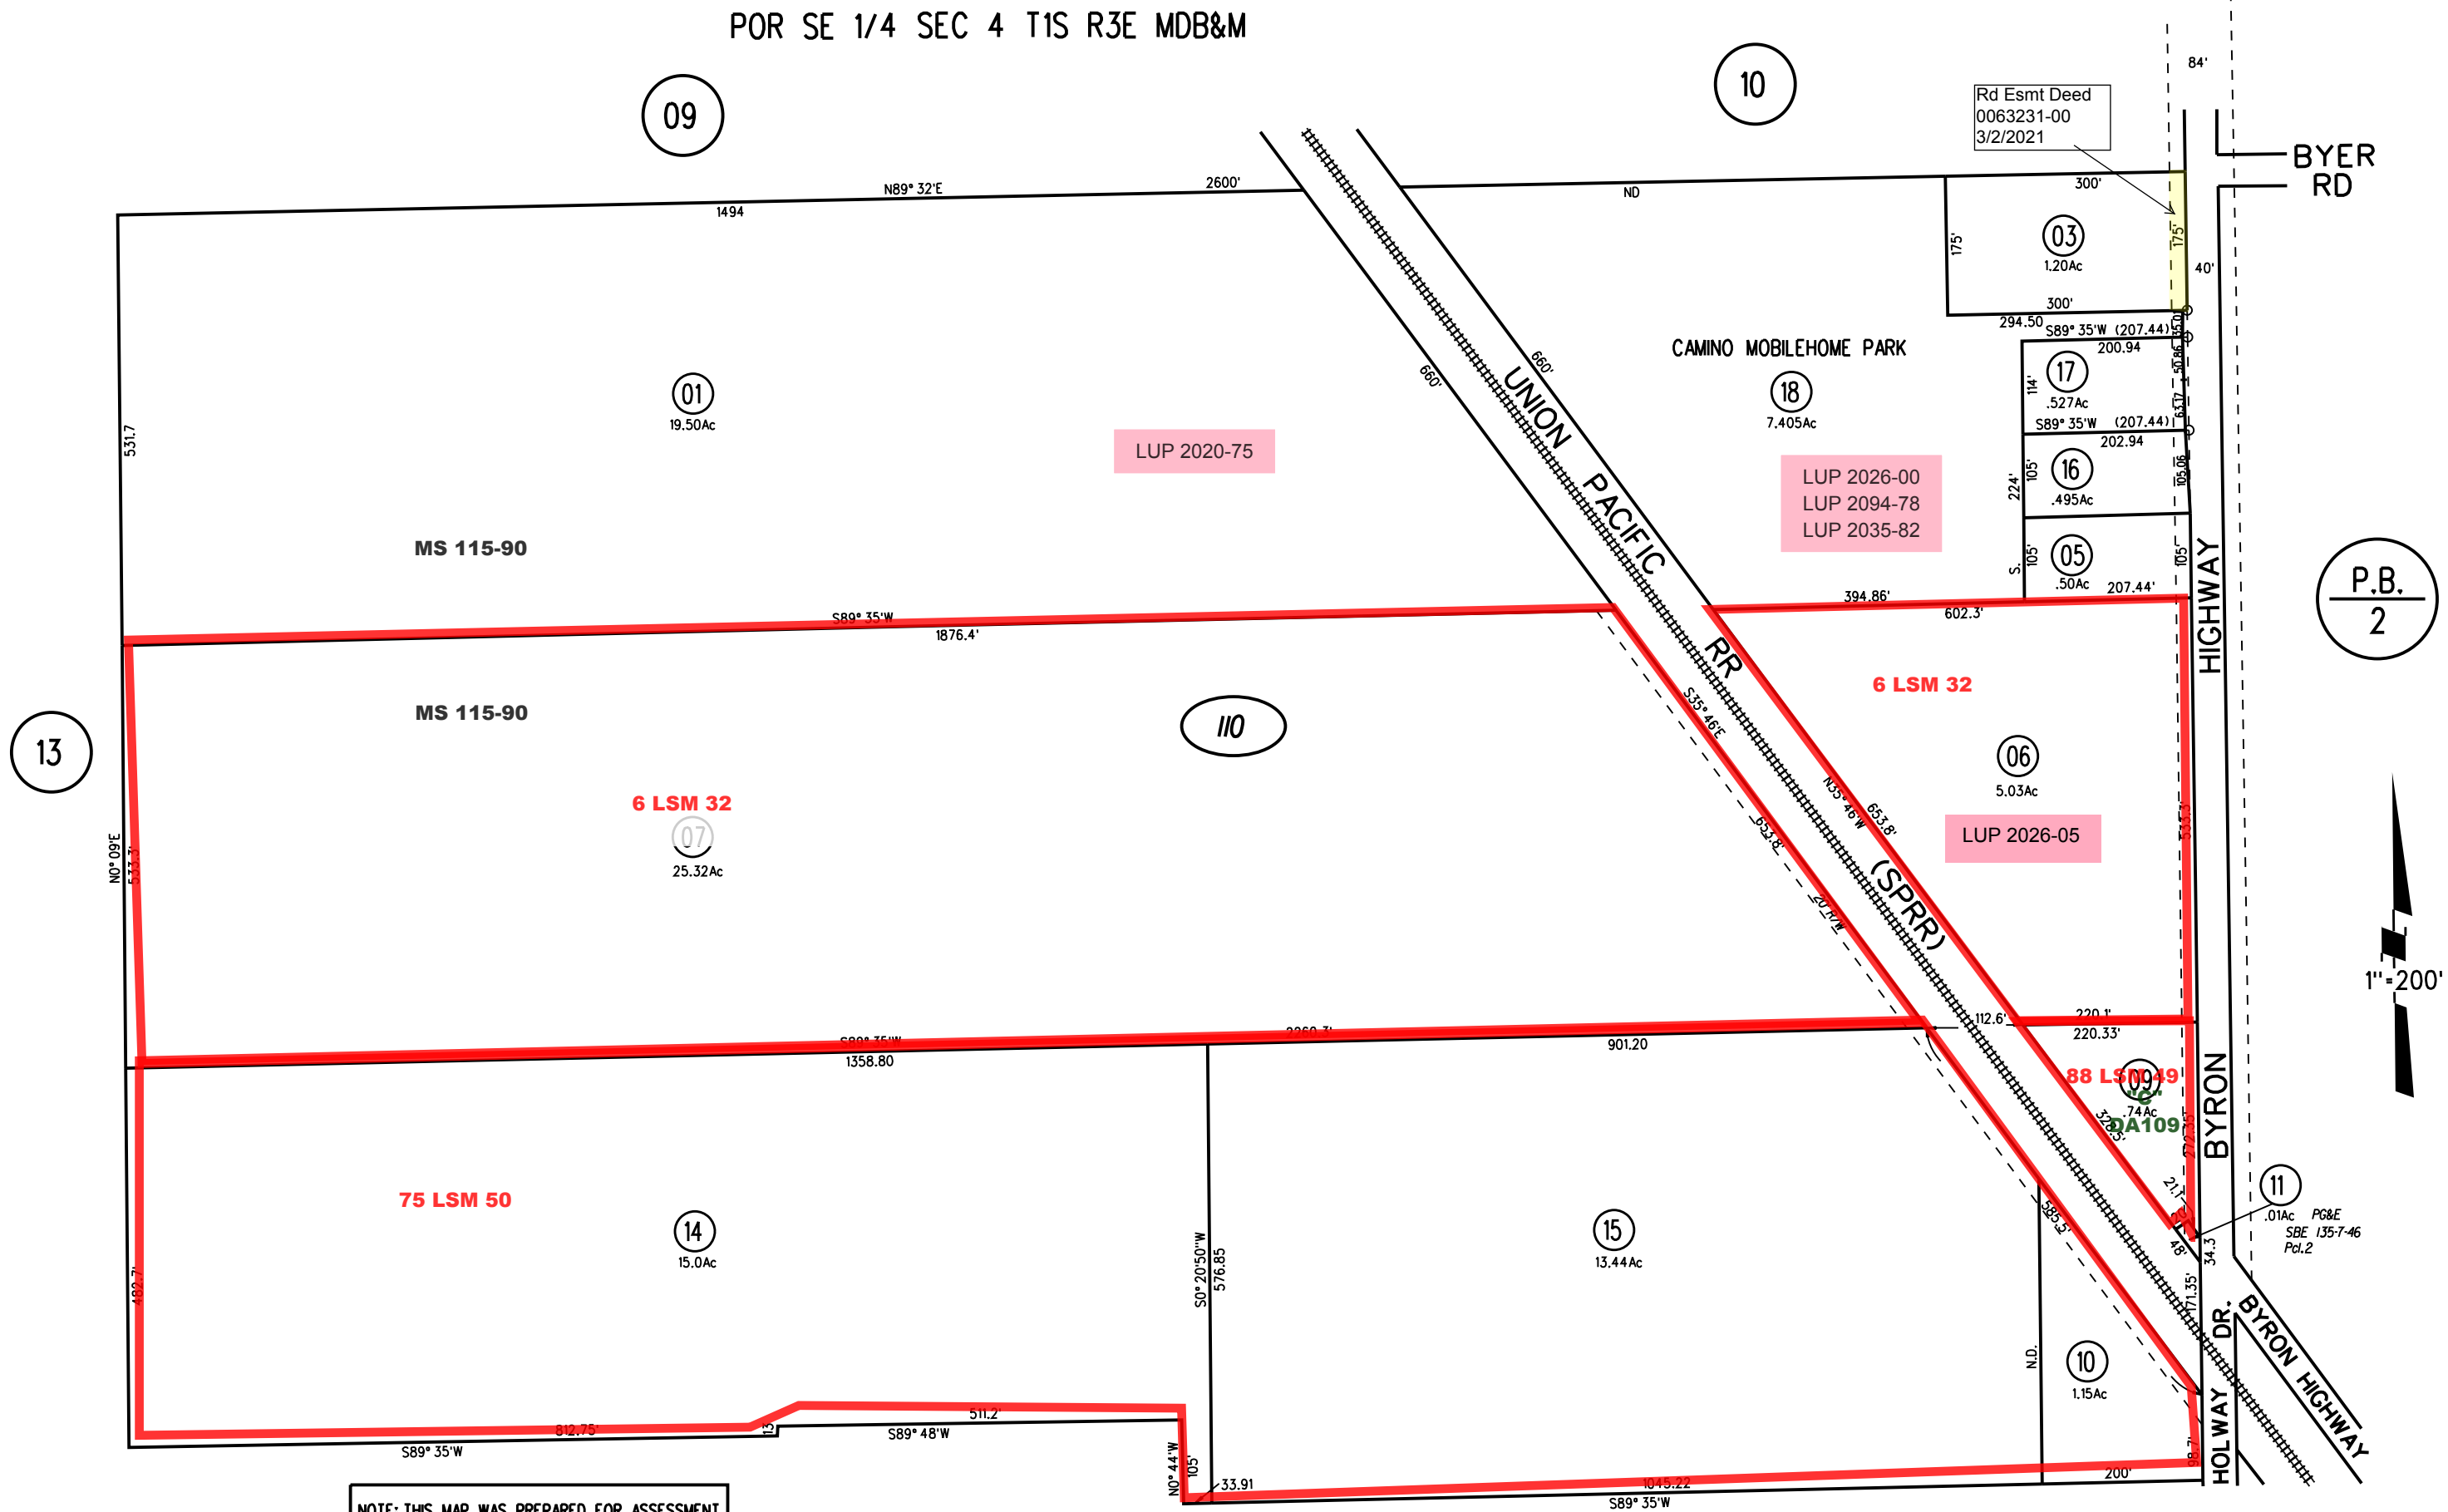

POR SE 1/4 SEC 4 T1S R3E MDB&M

Rd Esmt Deed  
0063231-00  
3/2/2021

BYER  
RD

CAMINO MOBILEHOME PARK

UNION PACIFIC  
RR  
(SPRR)

HIGHWAY

BYRON  
DR.

BYRON  
HIGHWAY

P.B.  
2

NOTE: THIS MAP WAS PREPARED FOR ASSESSMENT PURPOSES ONLY. NO LIABILITY IS ASSUMED FOR THE ACCURACY OF THE INFORMATION DELINEATED HEREON. ASSESSOR'S PARCELS MAY NOT COMPLY WITH LOCAL LOT SPLIT OR BUILDING SITE ORDINANCES.