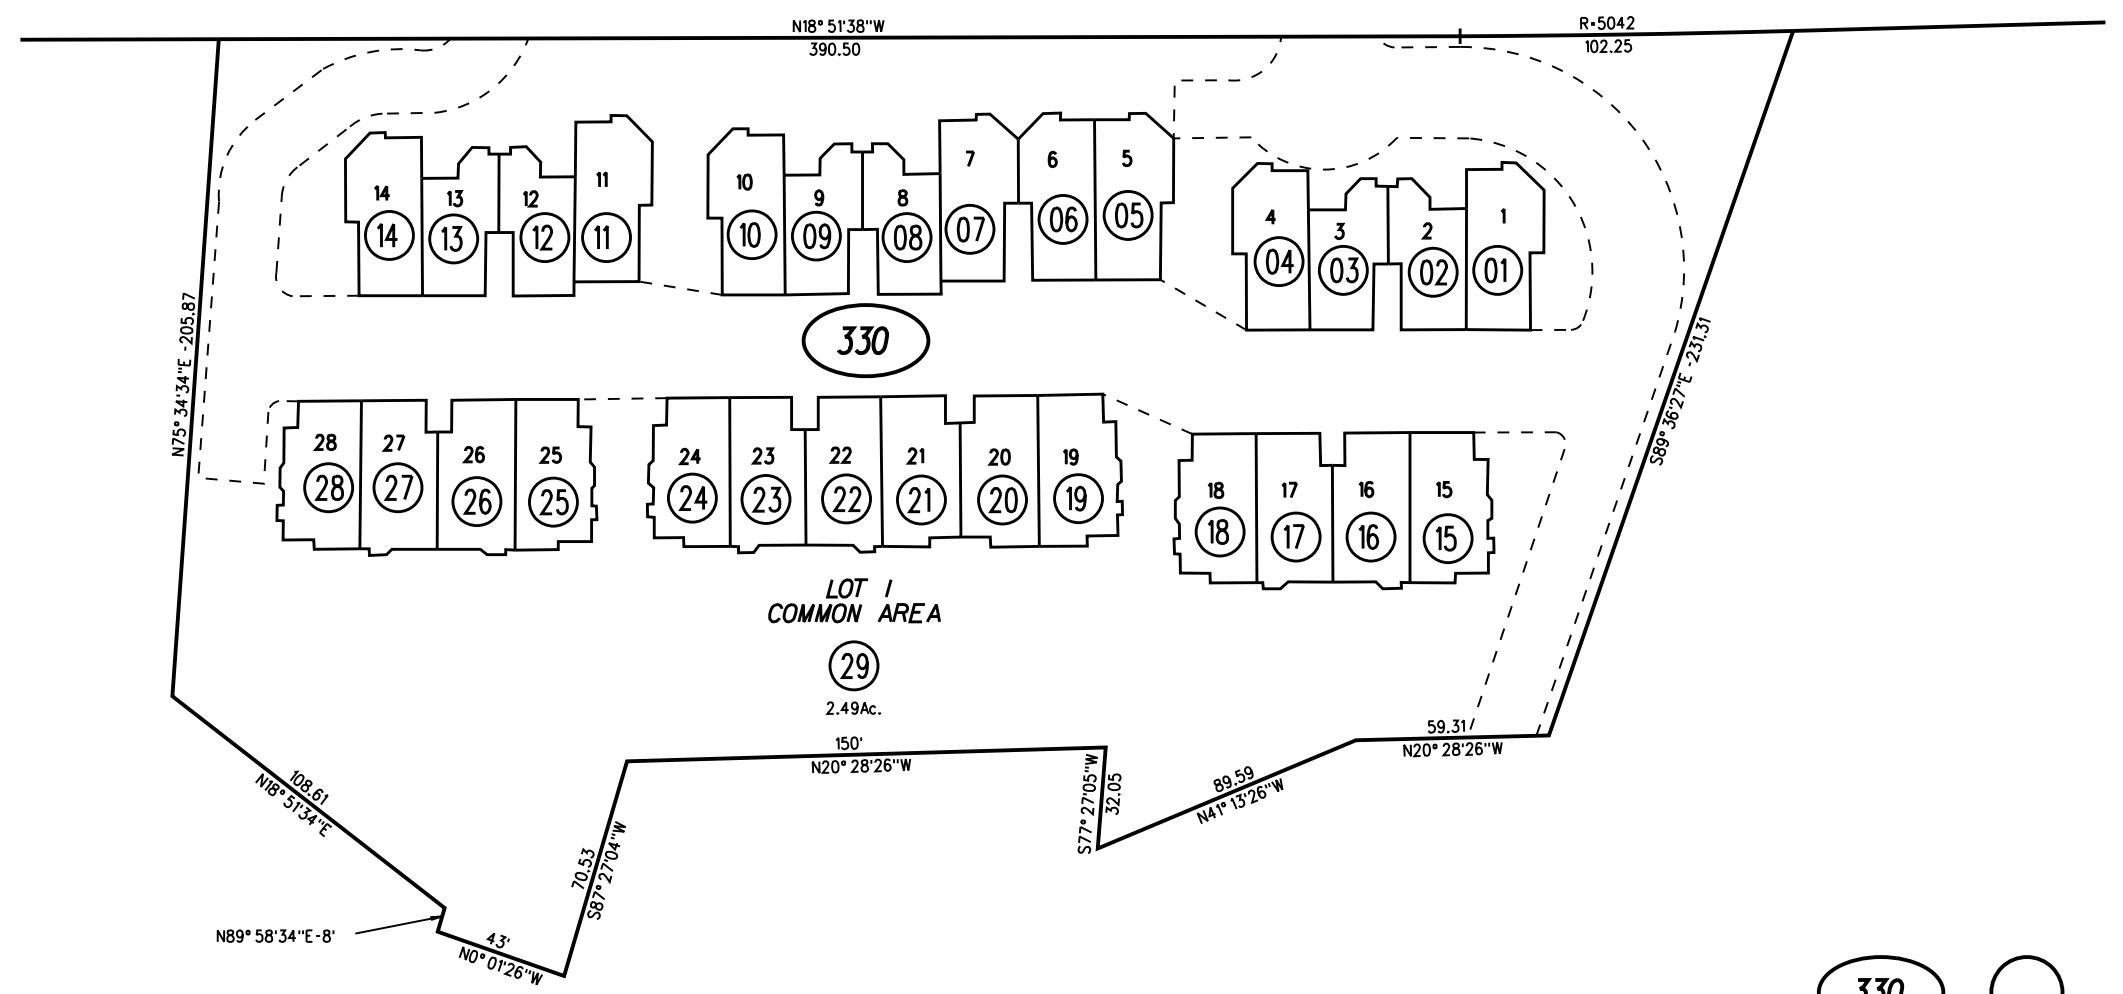

1990 ROLL- TRACT 6658 M.B. 316-32 "MONTECITO CONDOMINIUMS"
C.C.&R.'S 14998/2 4-13-89

TICE VALLEY BOULEVARD

NOTE: THIS MAP WAS PREPARED FOR ASSESSMENT PURPOSES ONLY. NO LIABILITY IS ASSUMED FOR THE ACCURACY OF THE INFORMATION DELINEATED HEREON. ASSESSOR'S PARCELS MAY NOT COMPLY WITH LOCAL LOT SPLIT OR BUILDING SITE ORDINANCES.