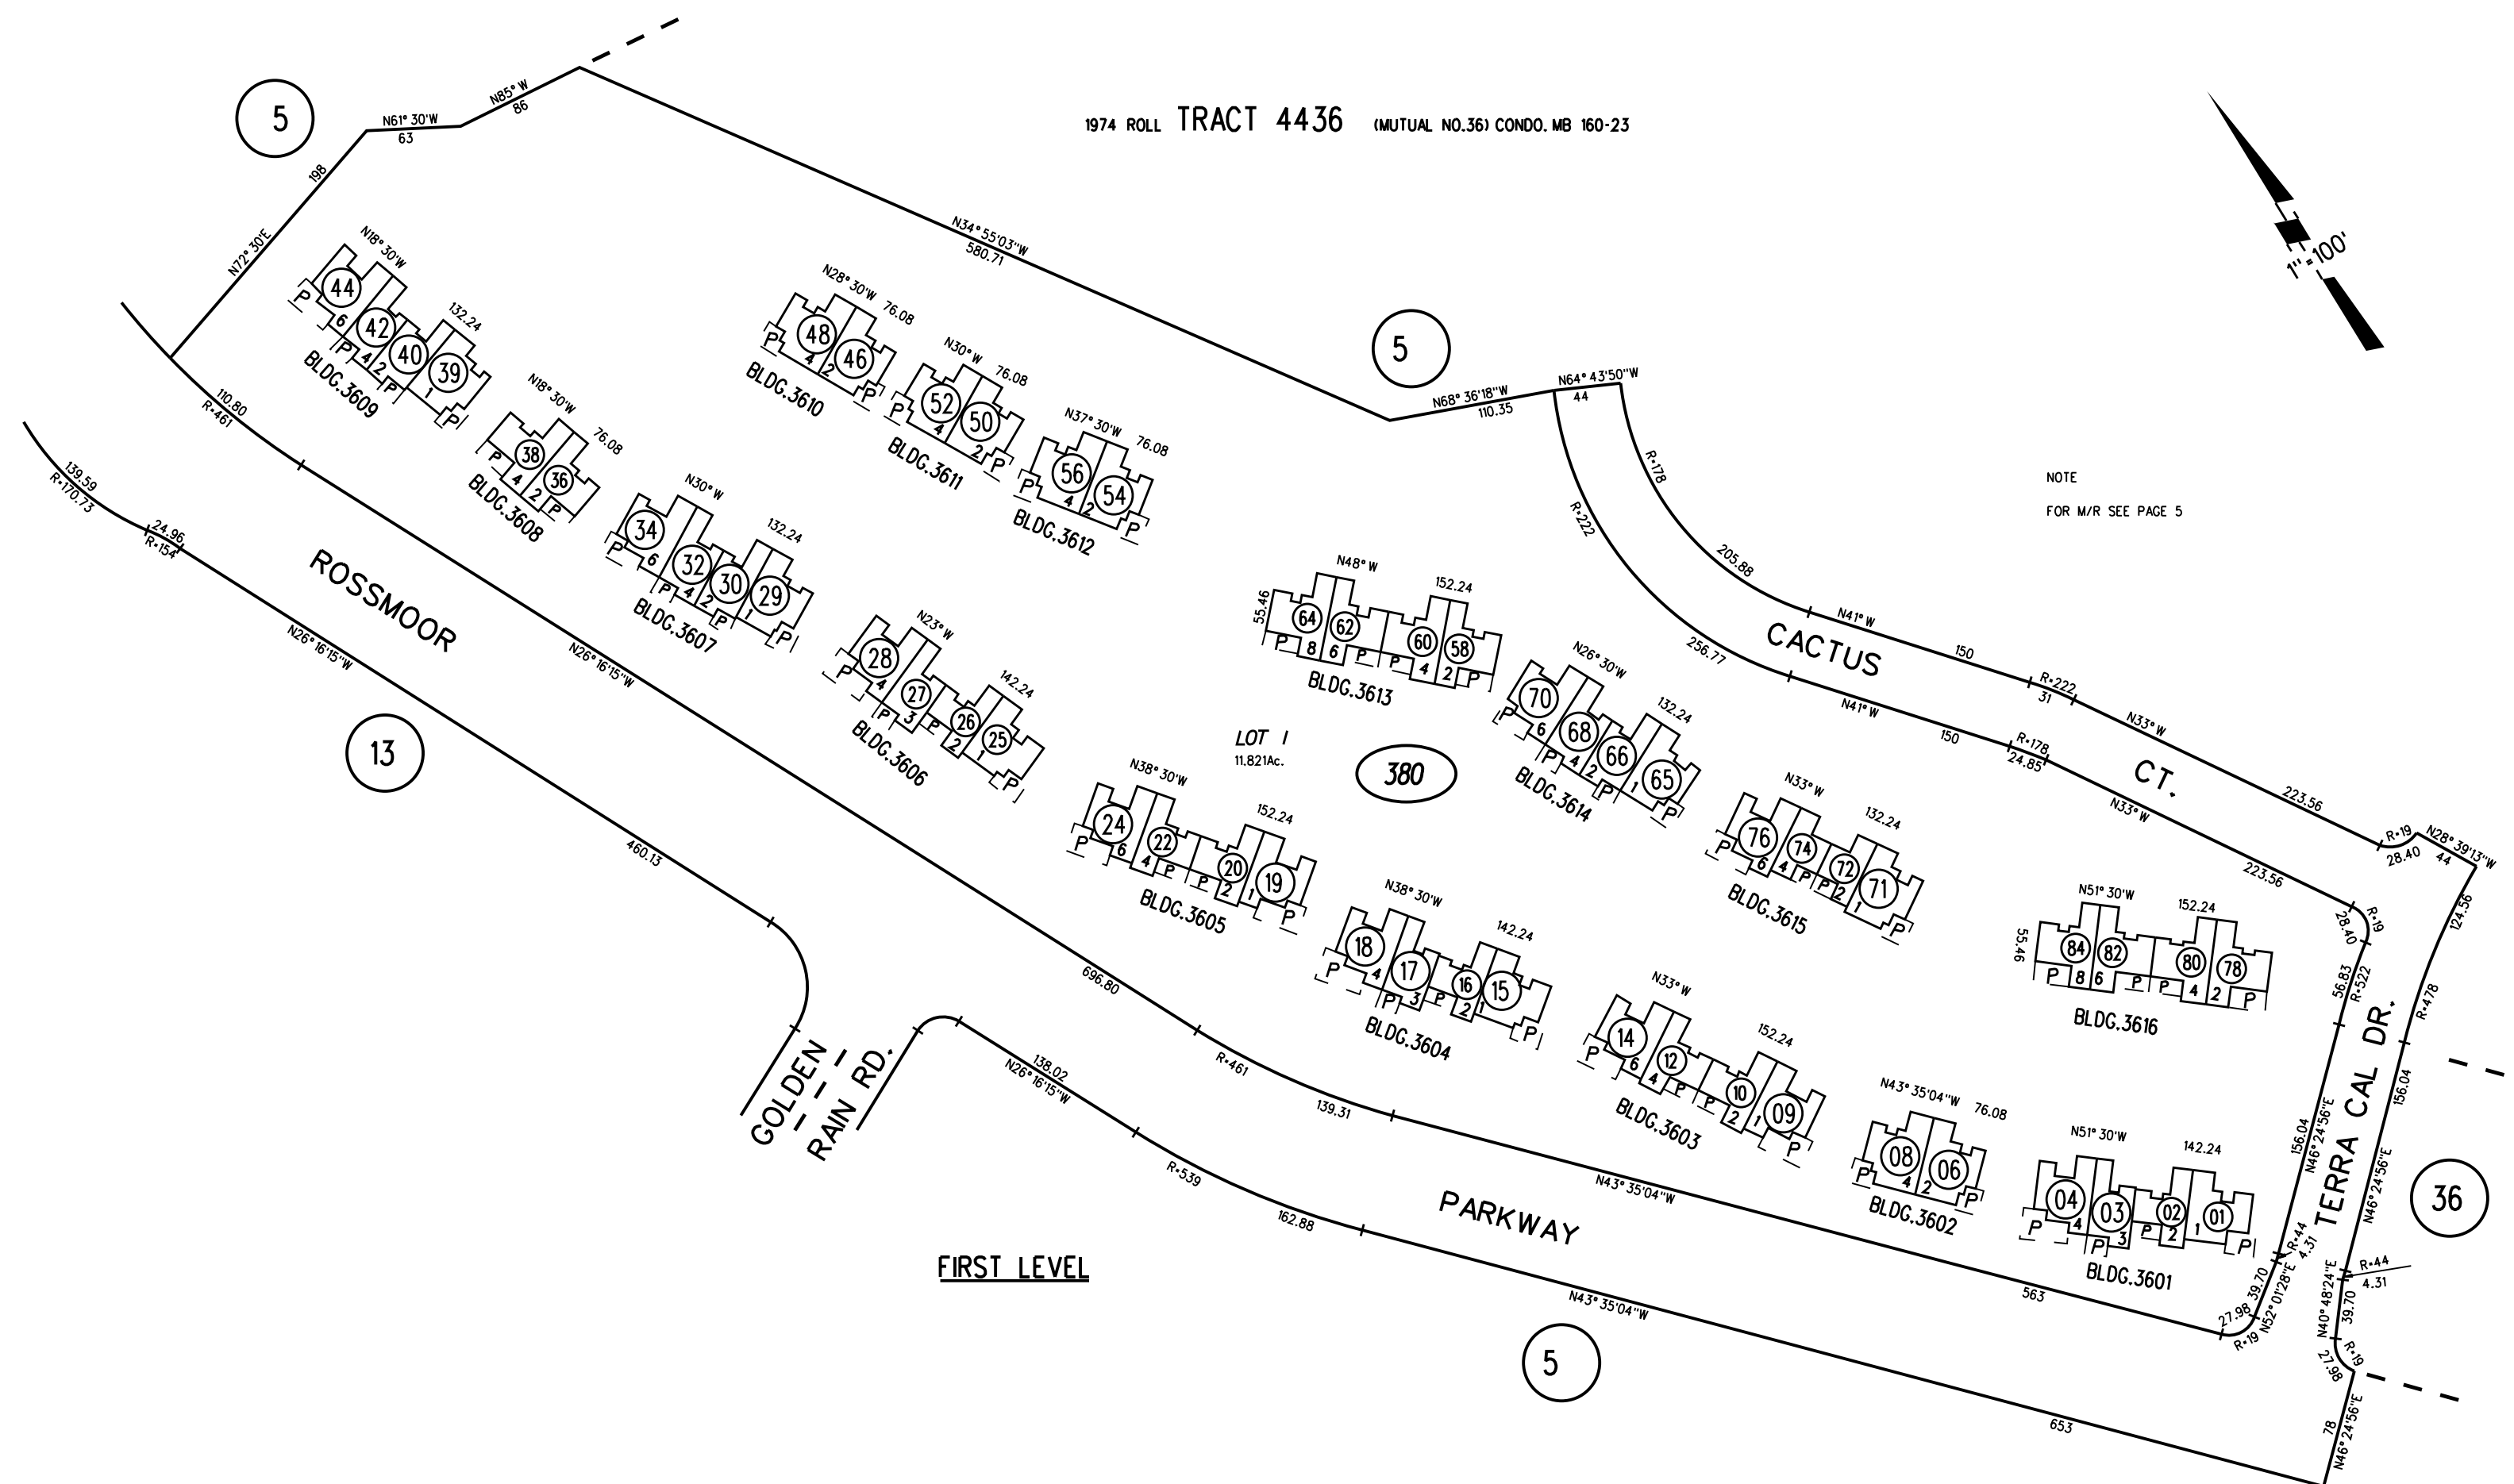

1974 ROLL TRACT 4436 (MUTUAL NO.36) CONDO. MB 160-23

NOTE
FOR M/R SEE PAGE 5

5

5

13

380

36

5

380